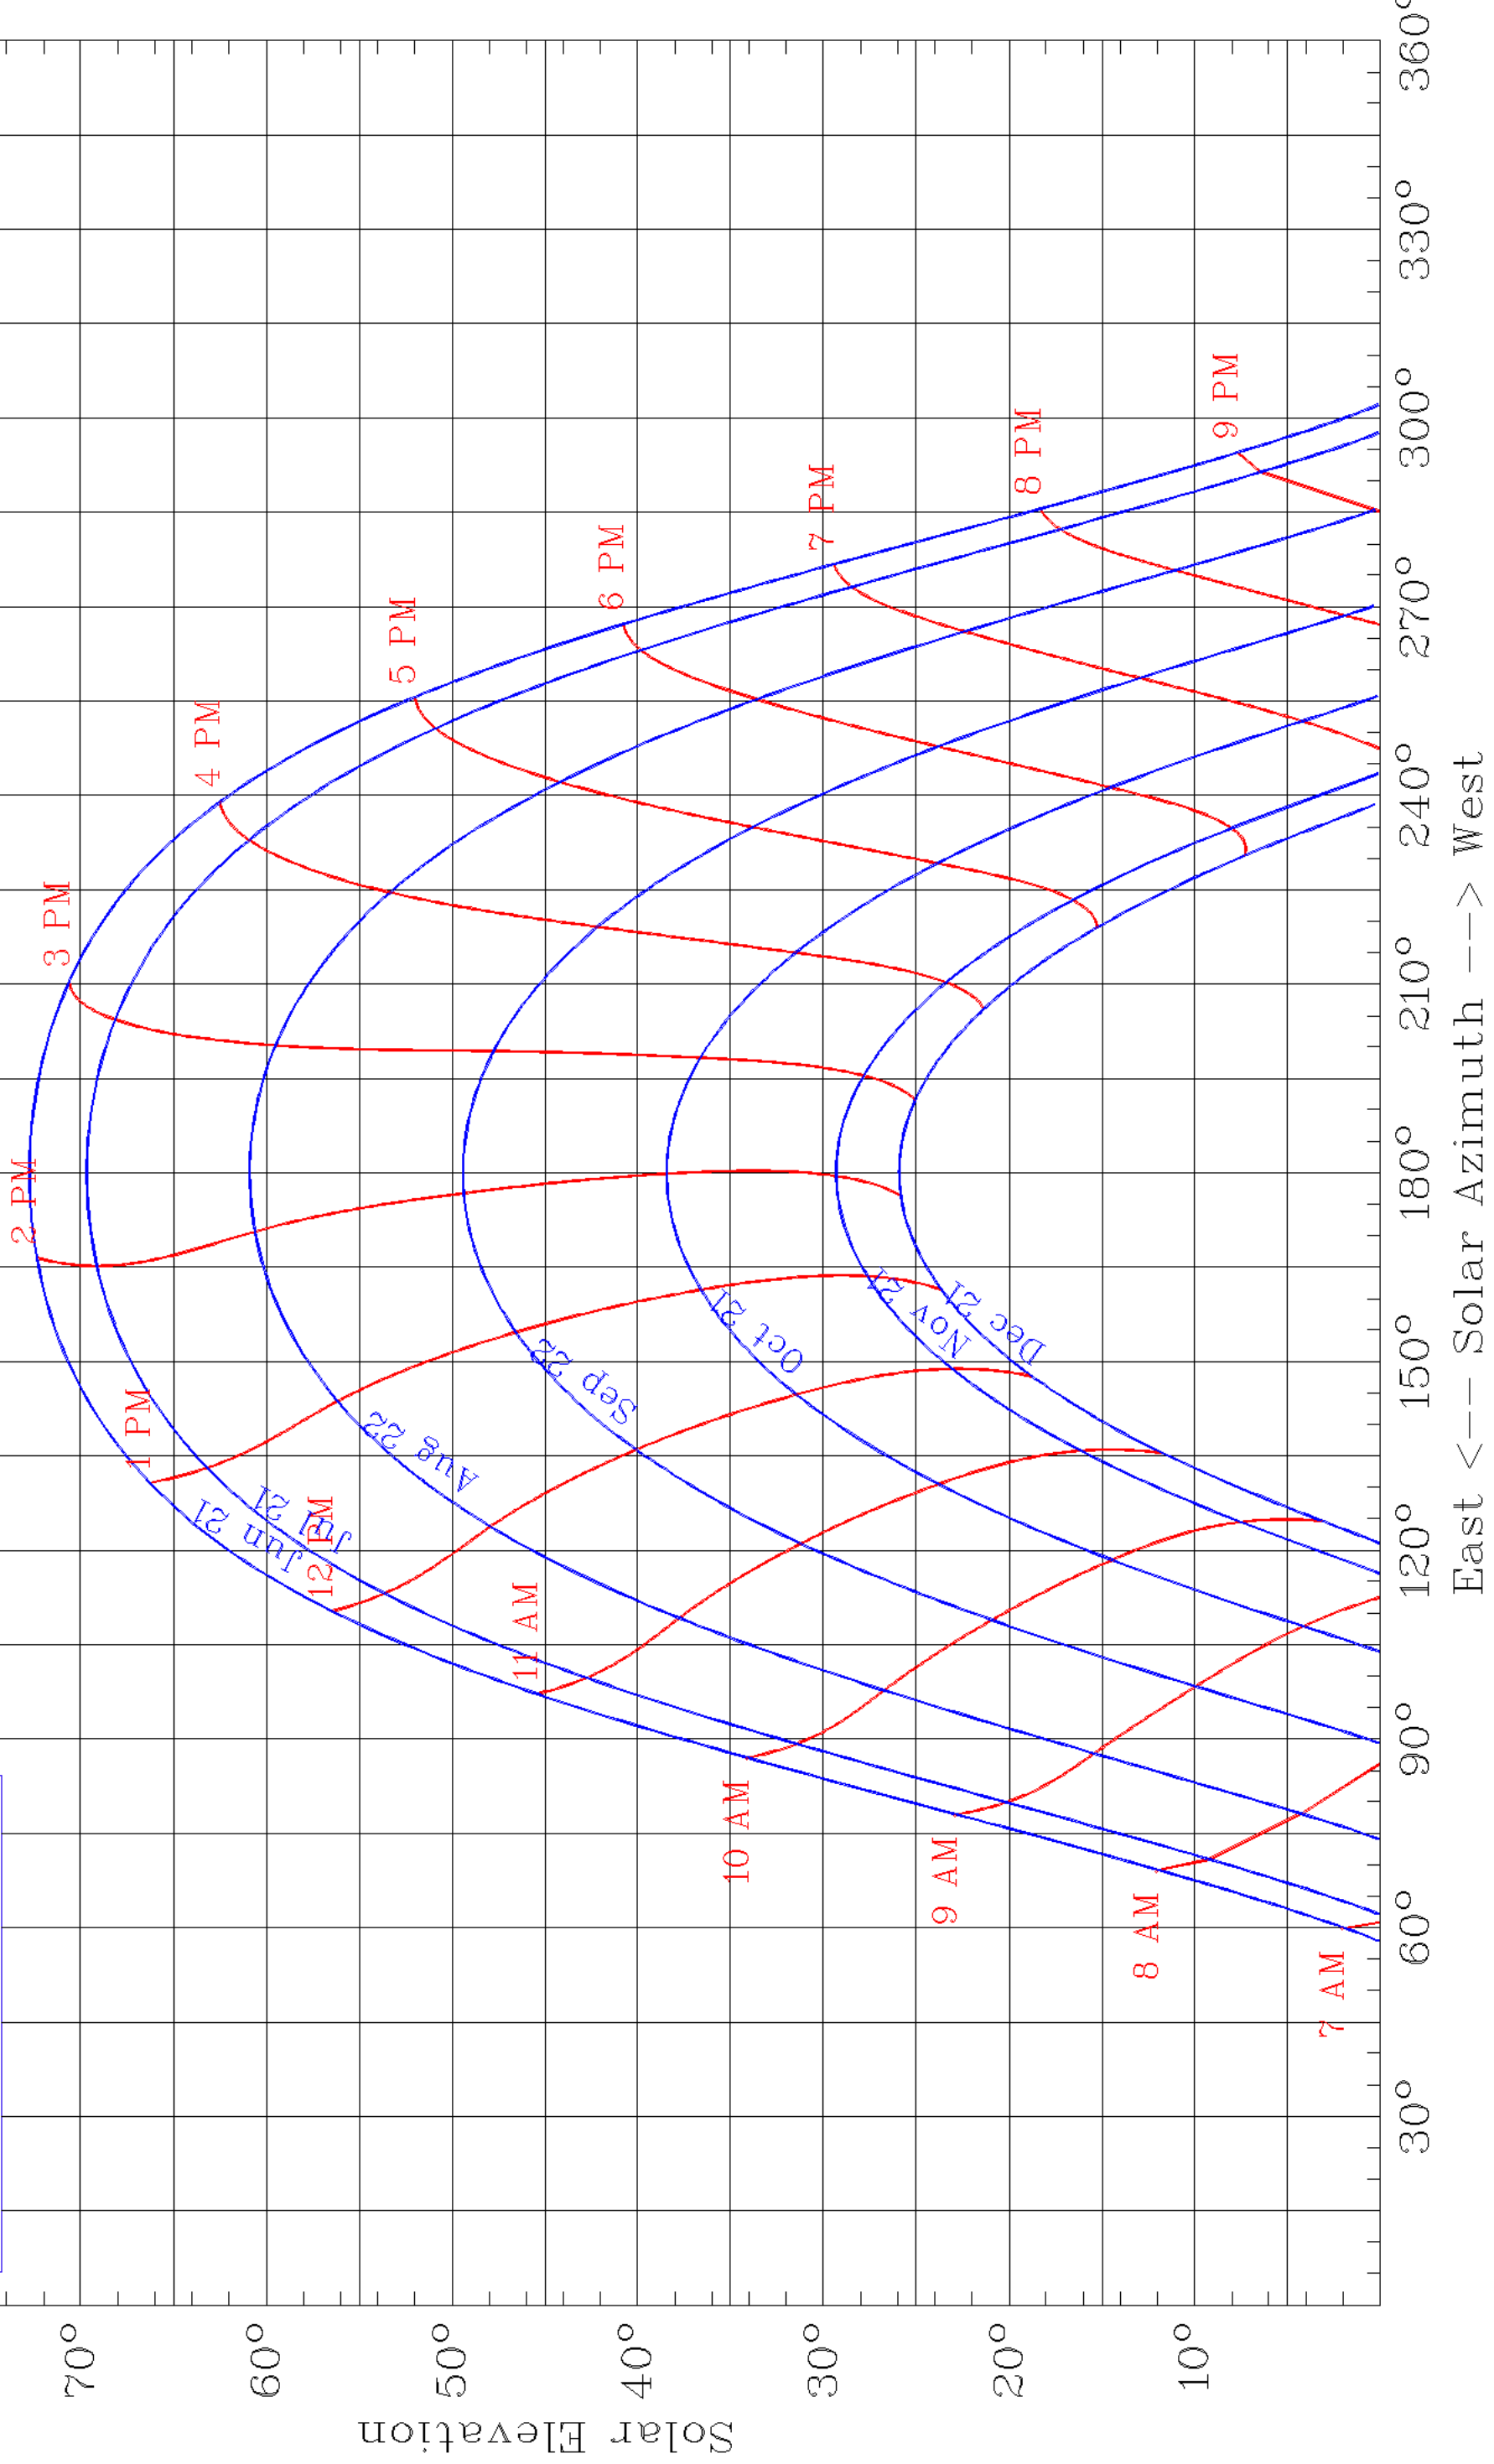

(c) Univ. of Oregon SRML  
Sponsor: ETO  
Lat: 40.68; Long: -3.97  
(Standard) time zone: 2  
MORALZARZAL

East <--- Solar Azimuth ---> West