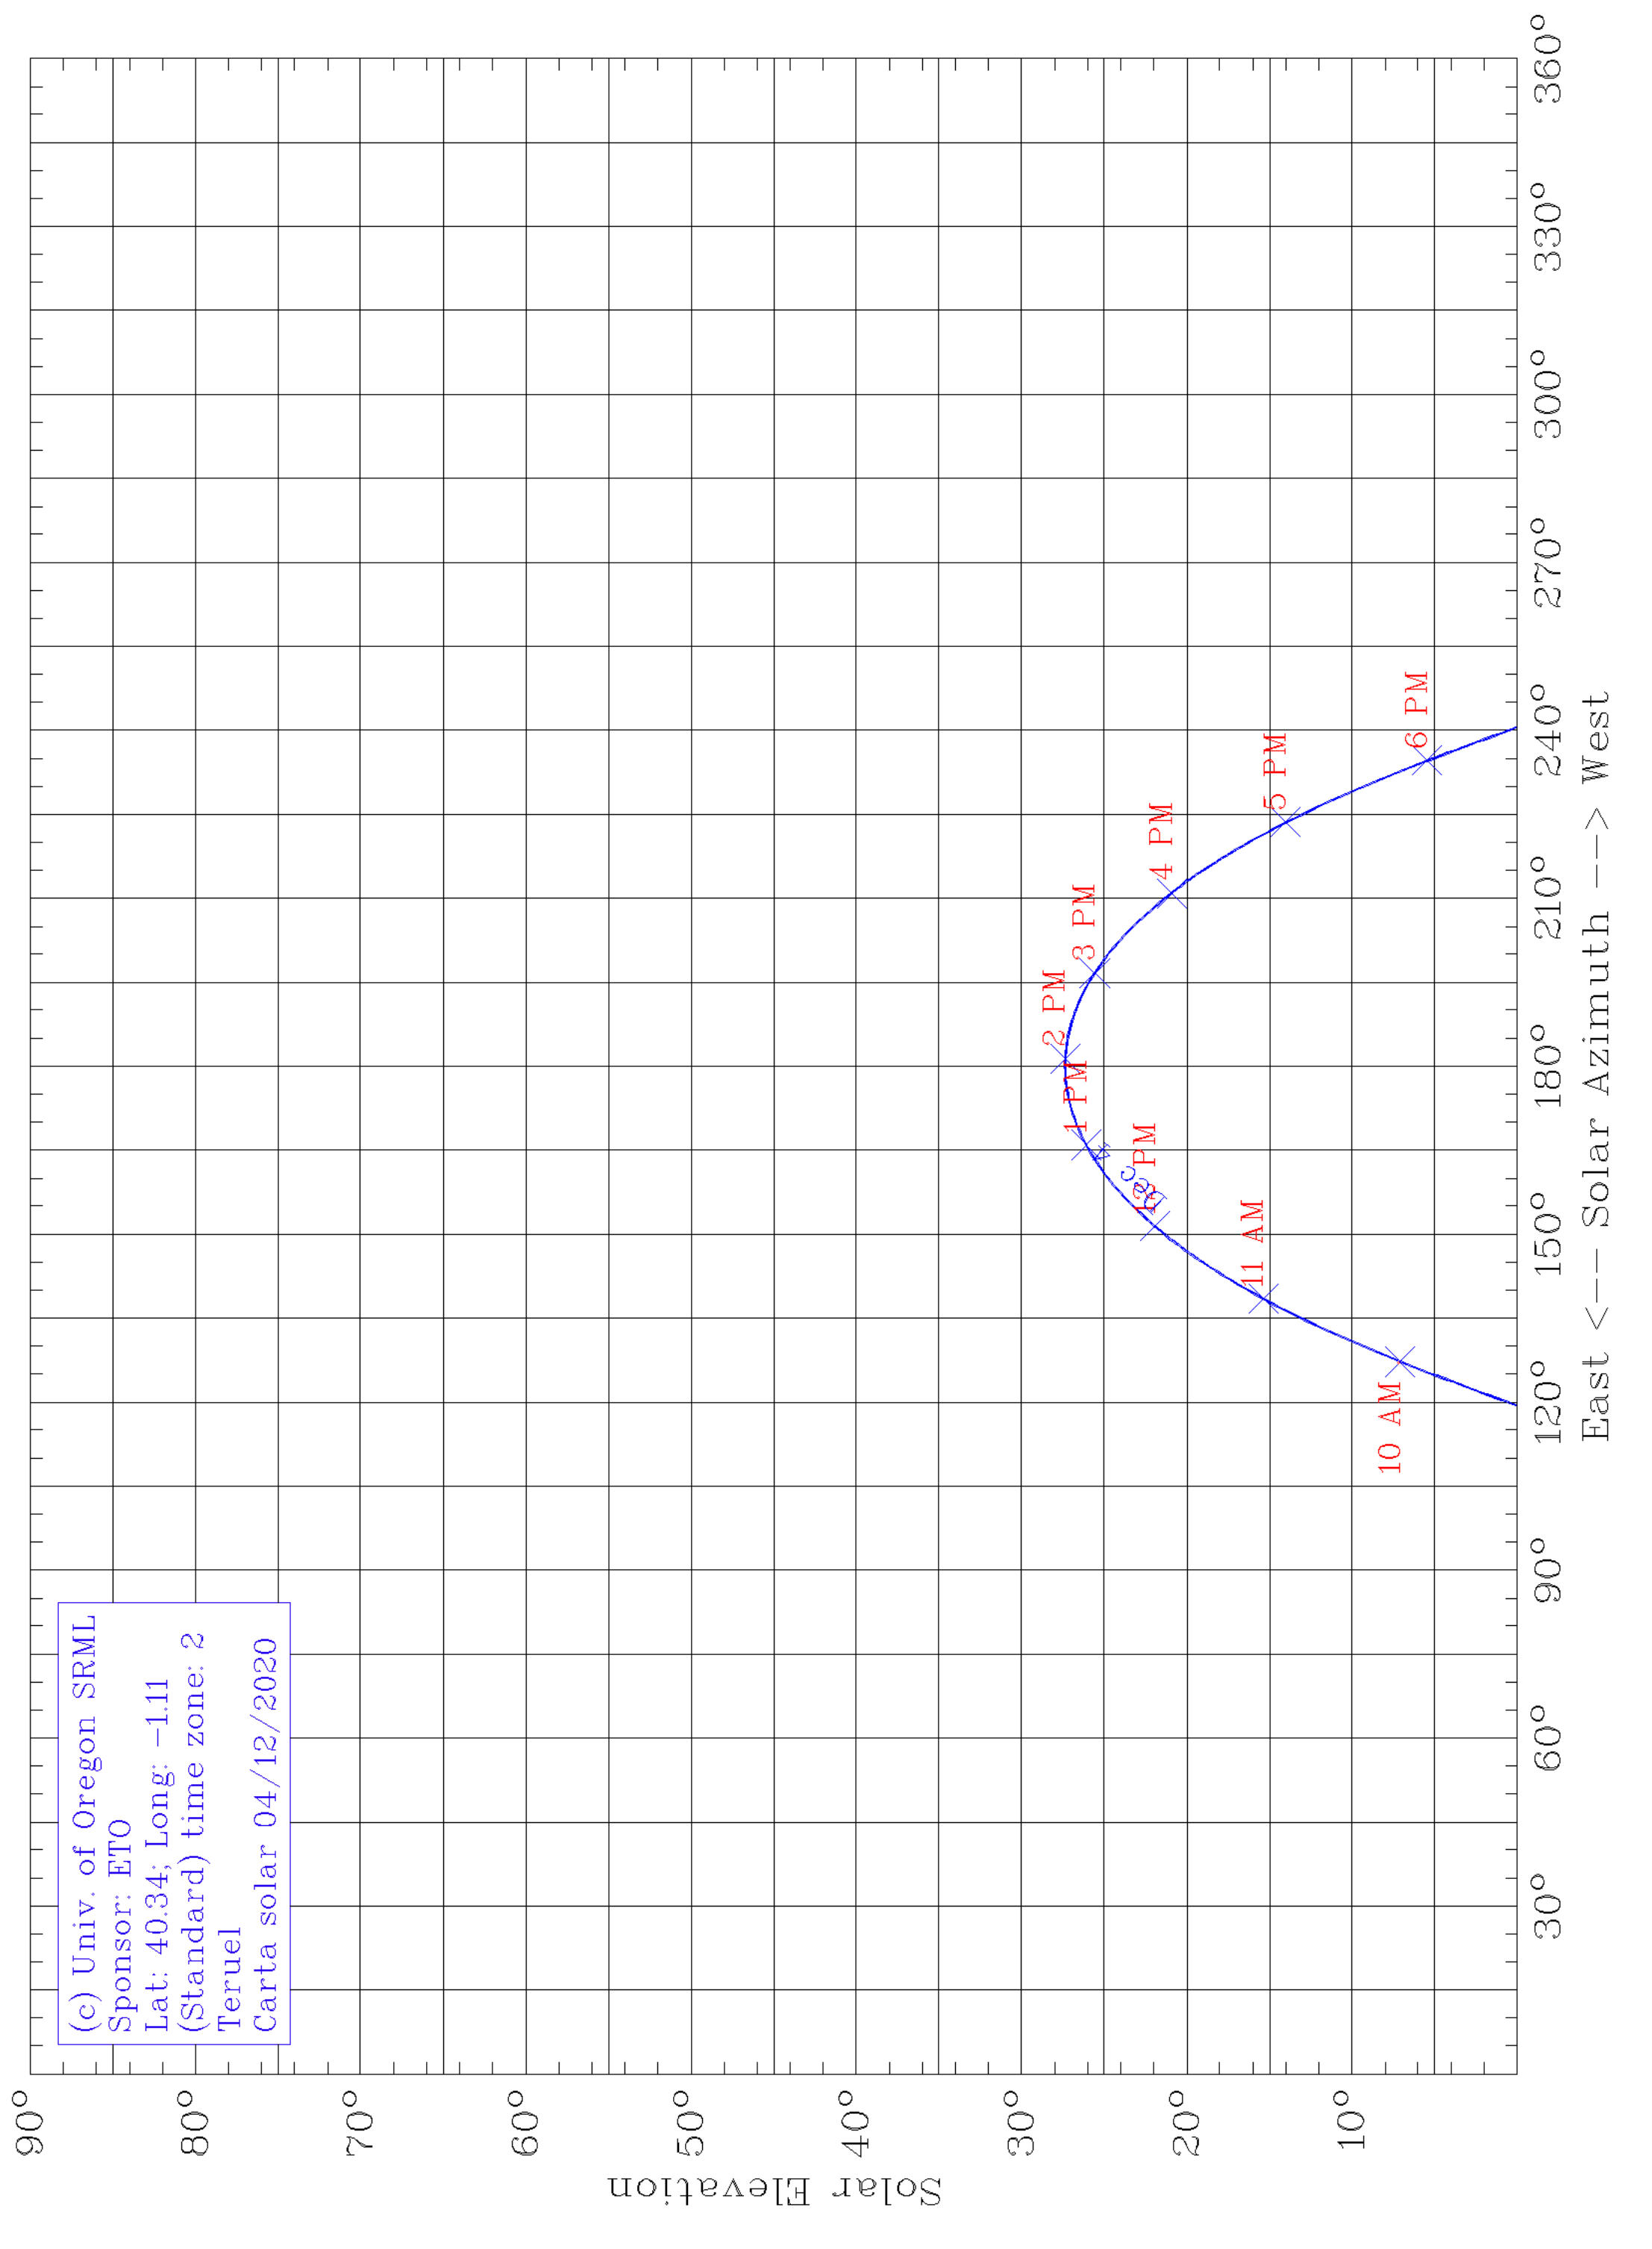

(c) Univ. of Oregon SRML
Sponsor: ETO
Lat: 40.34; Long: -1.11
(Standard) time zone: 2
Teruel
Carta solar 04/12/2020

East <--- Solar Azimuth ---> West