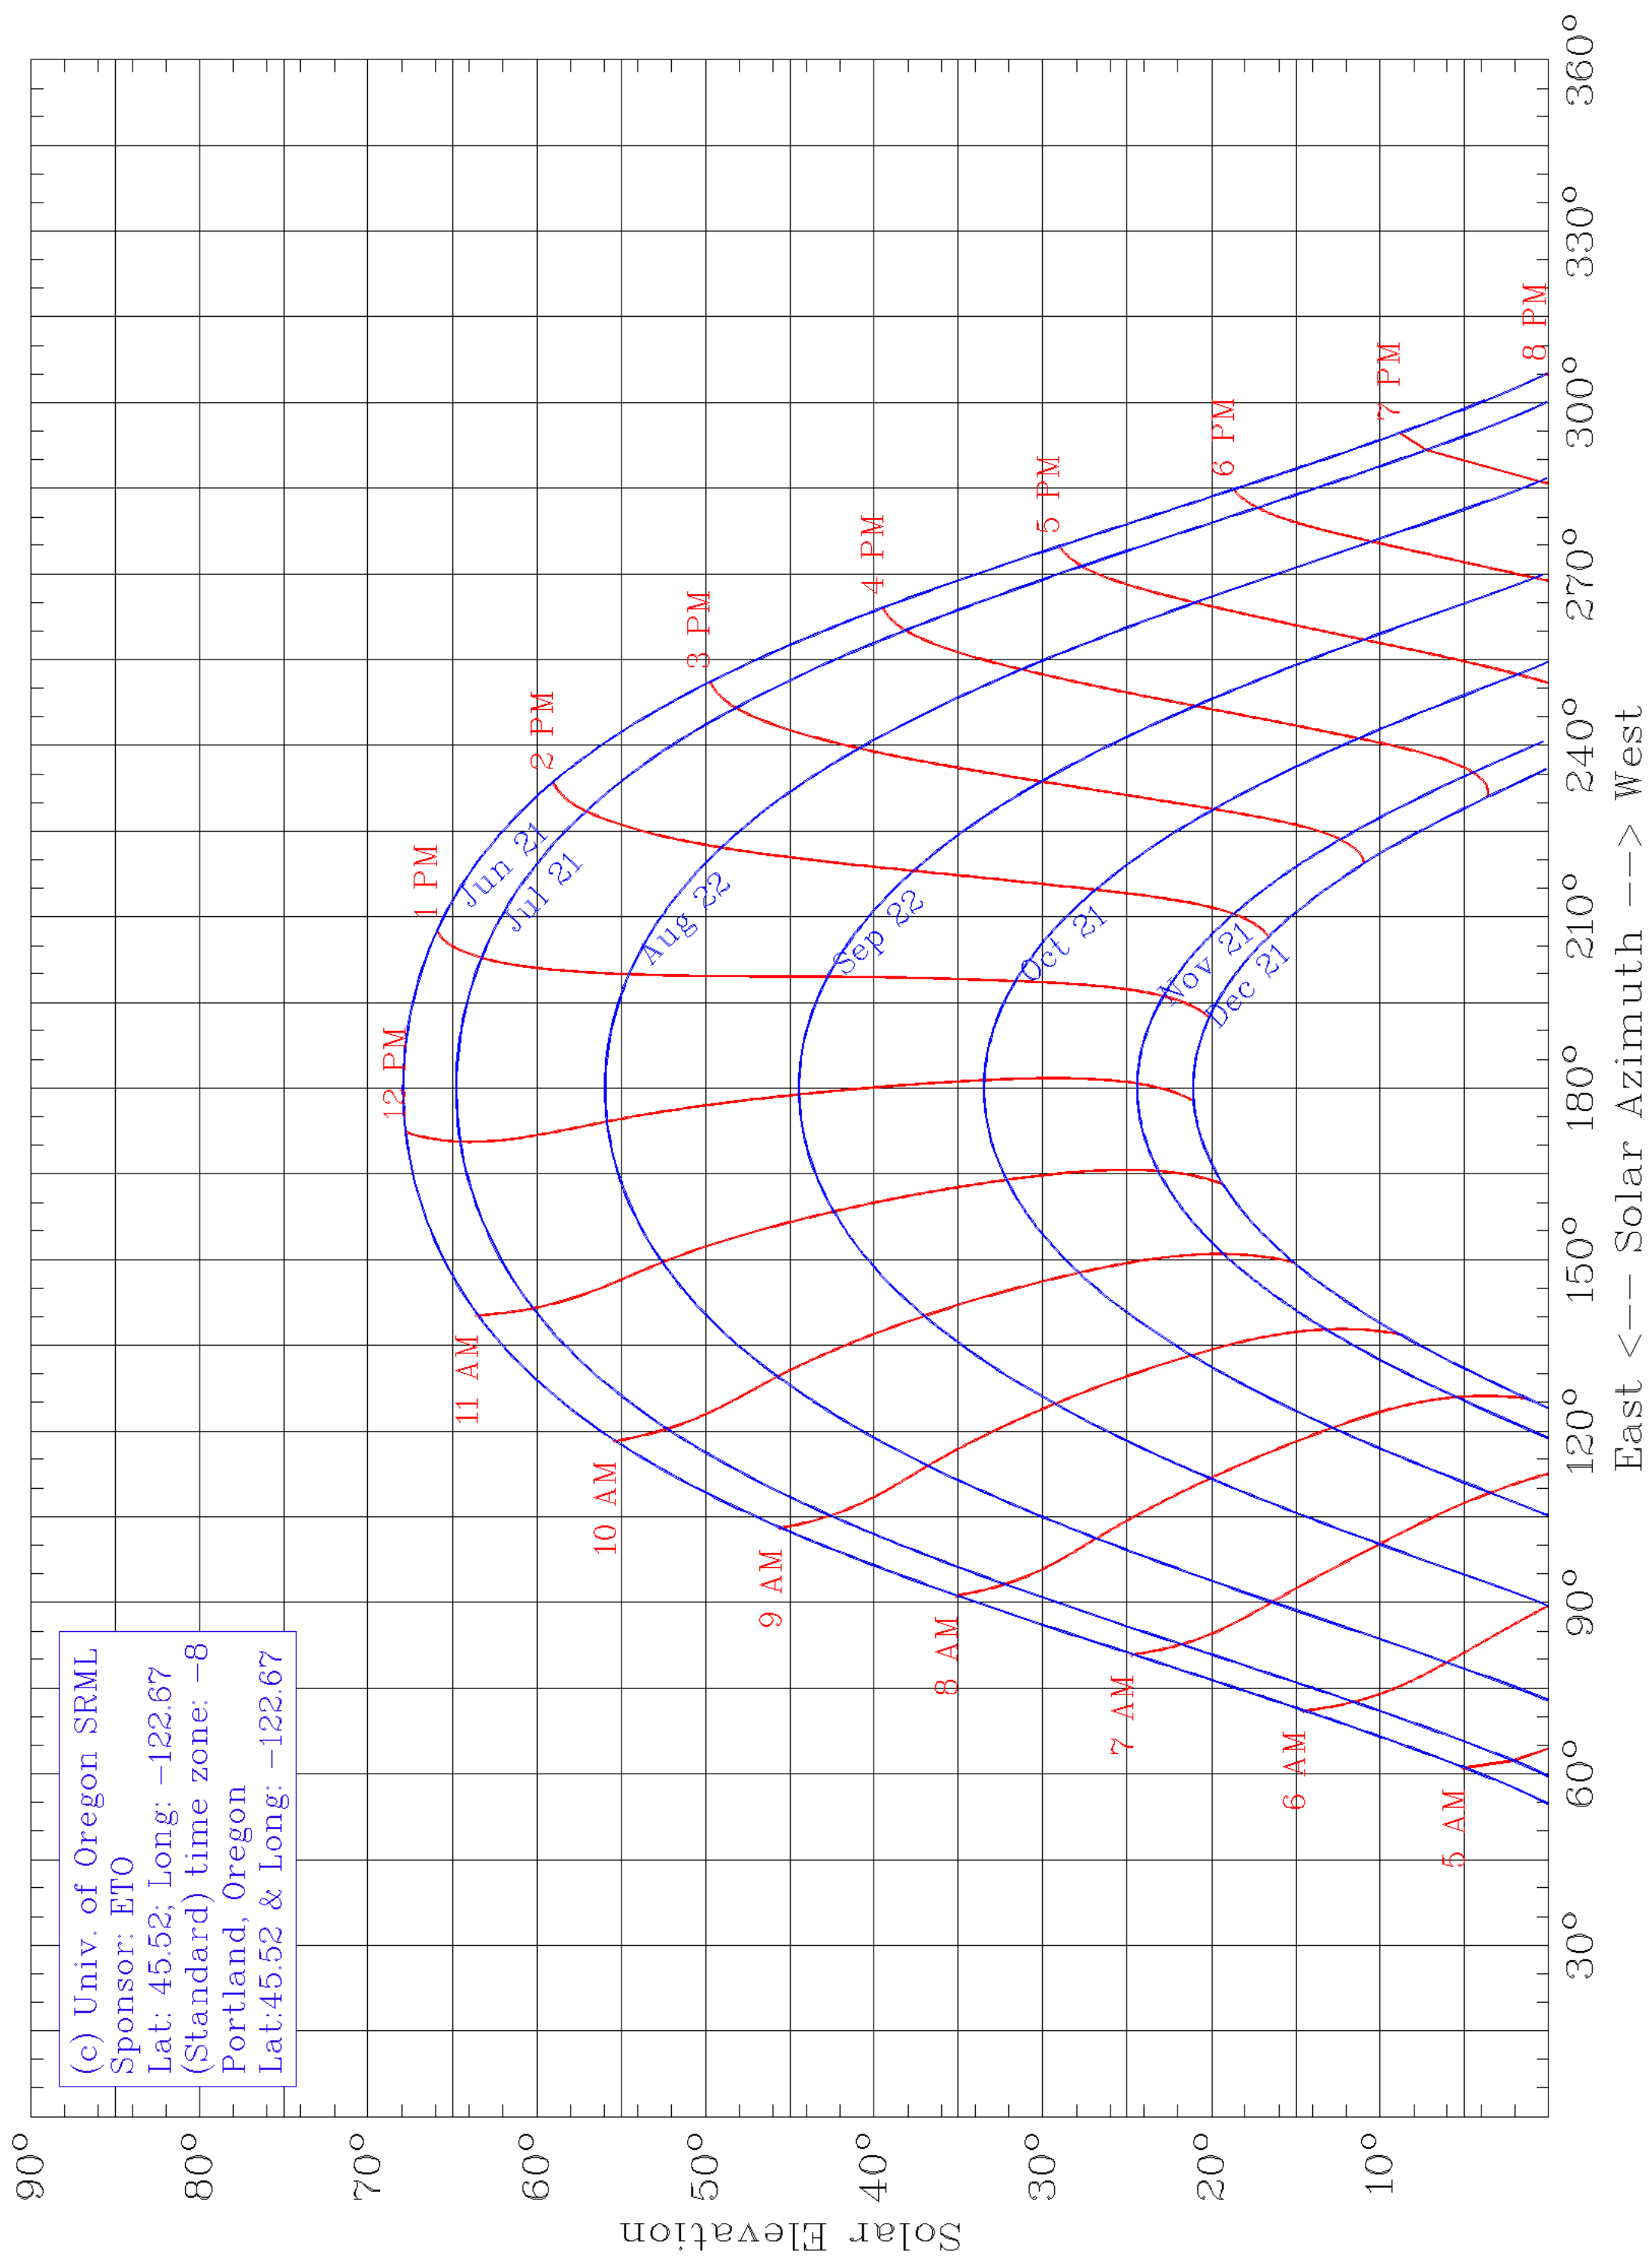

(c) Univ. of Oregon SRML
Sponsor: ETO
Lat: 45.52; Long: -122.67
(Standard) time zone: -8
Portland, Oregon
Lat:45.52 & Long: -122.67

East <--- Solar Azimuth ---> West