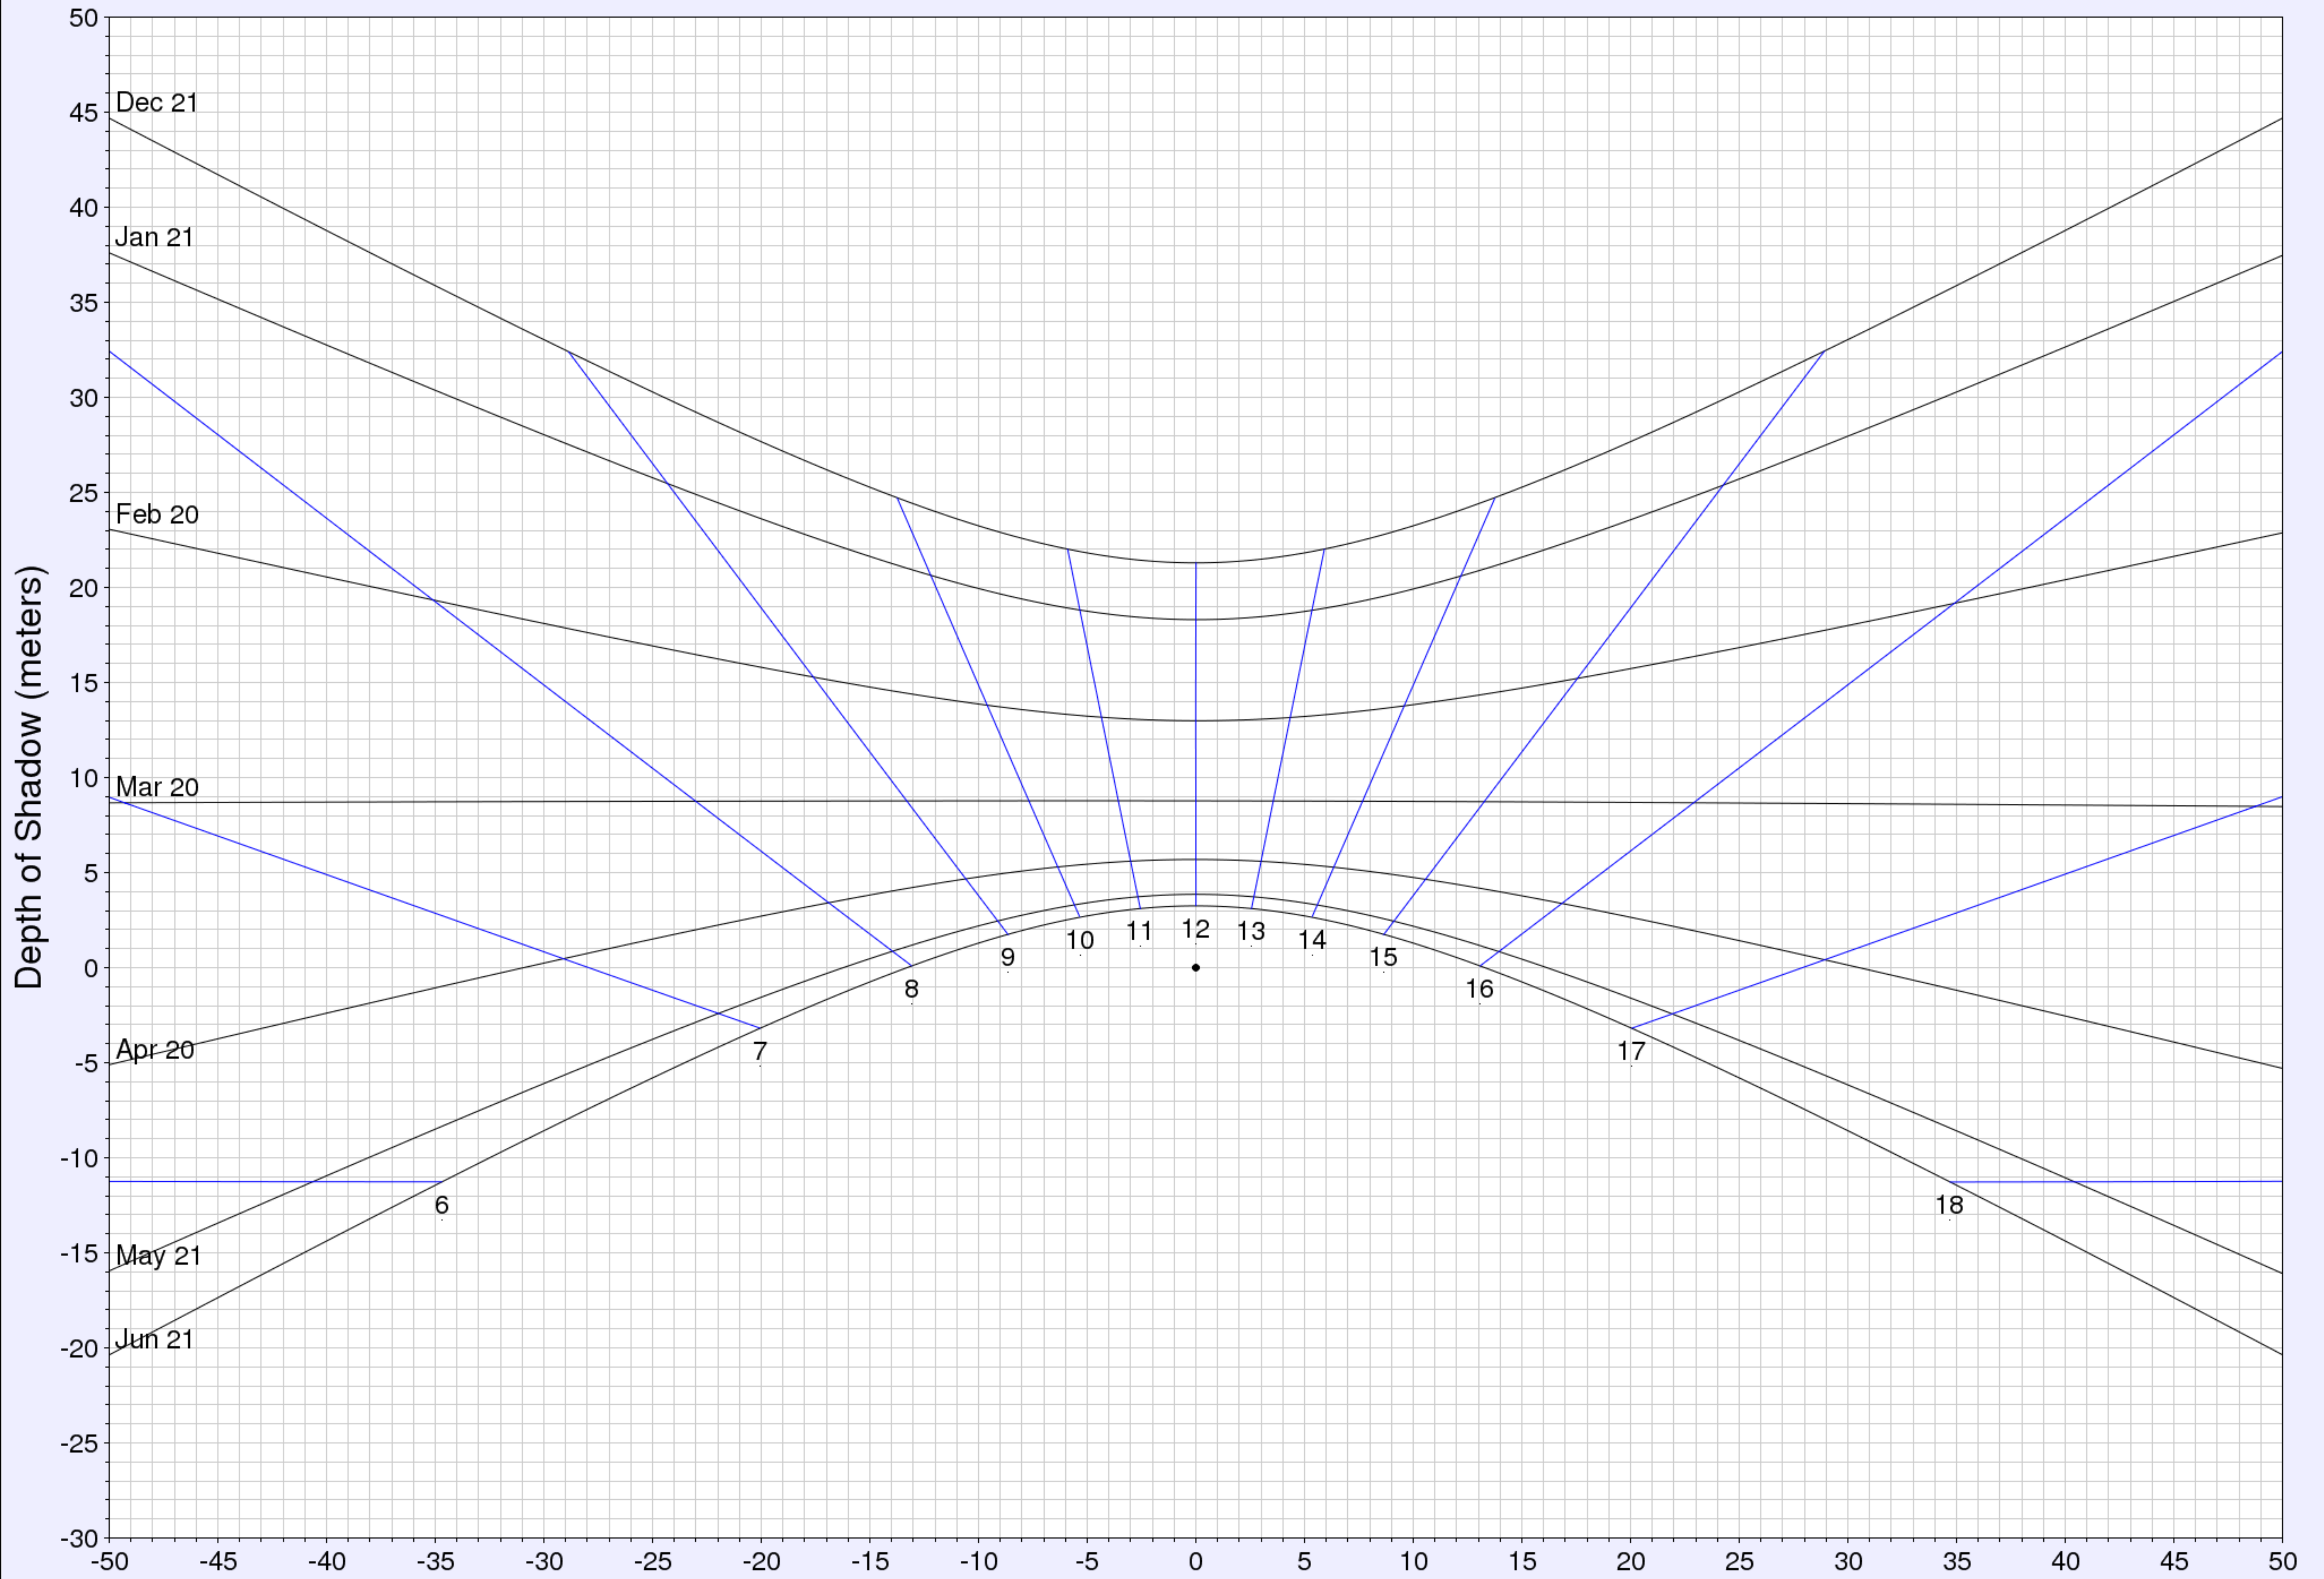

# Extent of shadow for a 10.0 m pole

(c) UO Solar Radiation Monitoring Lab  
Sponsor: BPA

West <-- Horizontal Distance (meters) --> East

Latitude: 41.44  
Longitude: -73.93  
Time zone: UTC-8  
Hour lines indicate local solar time.