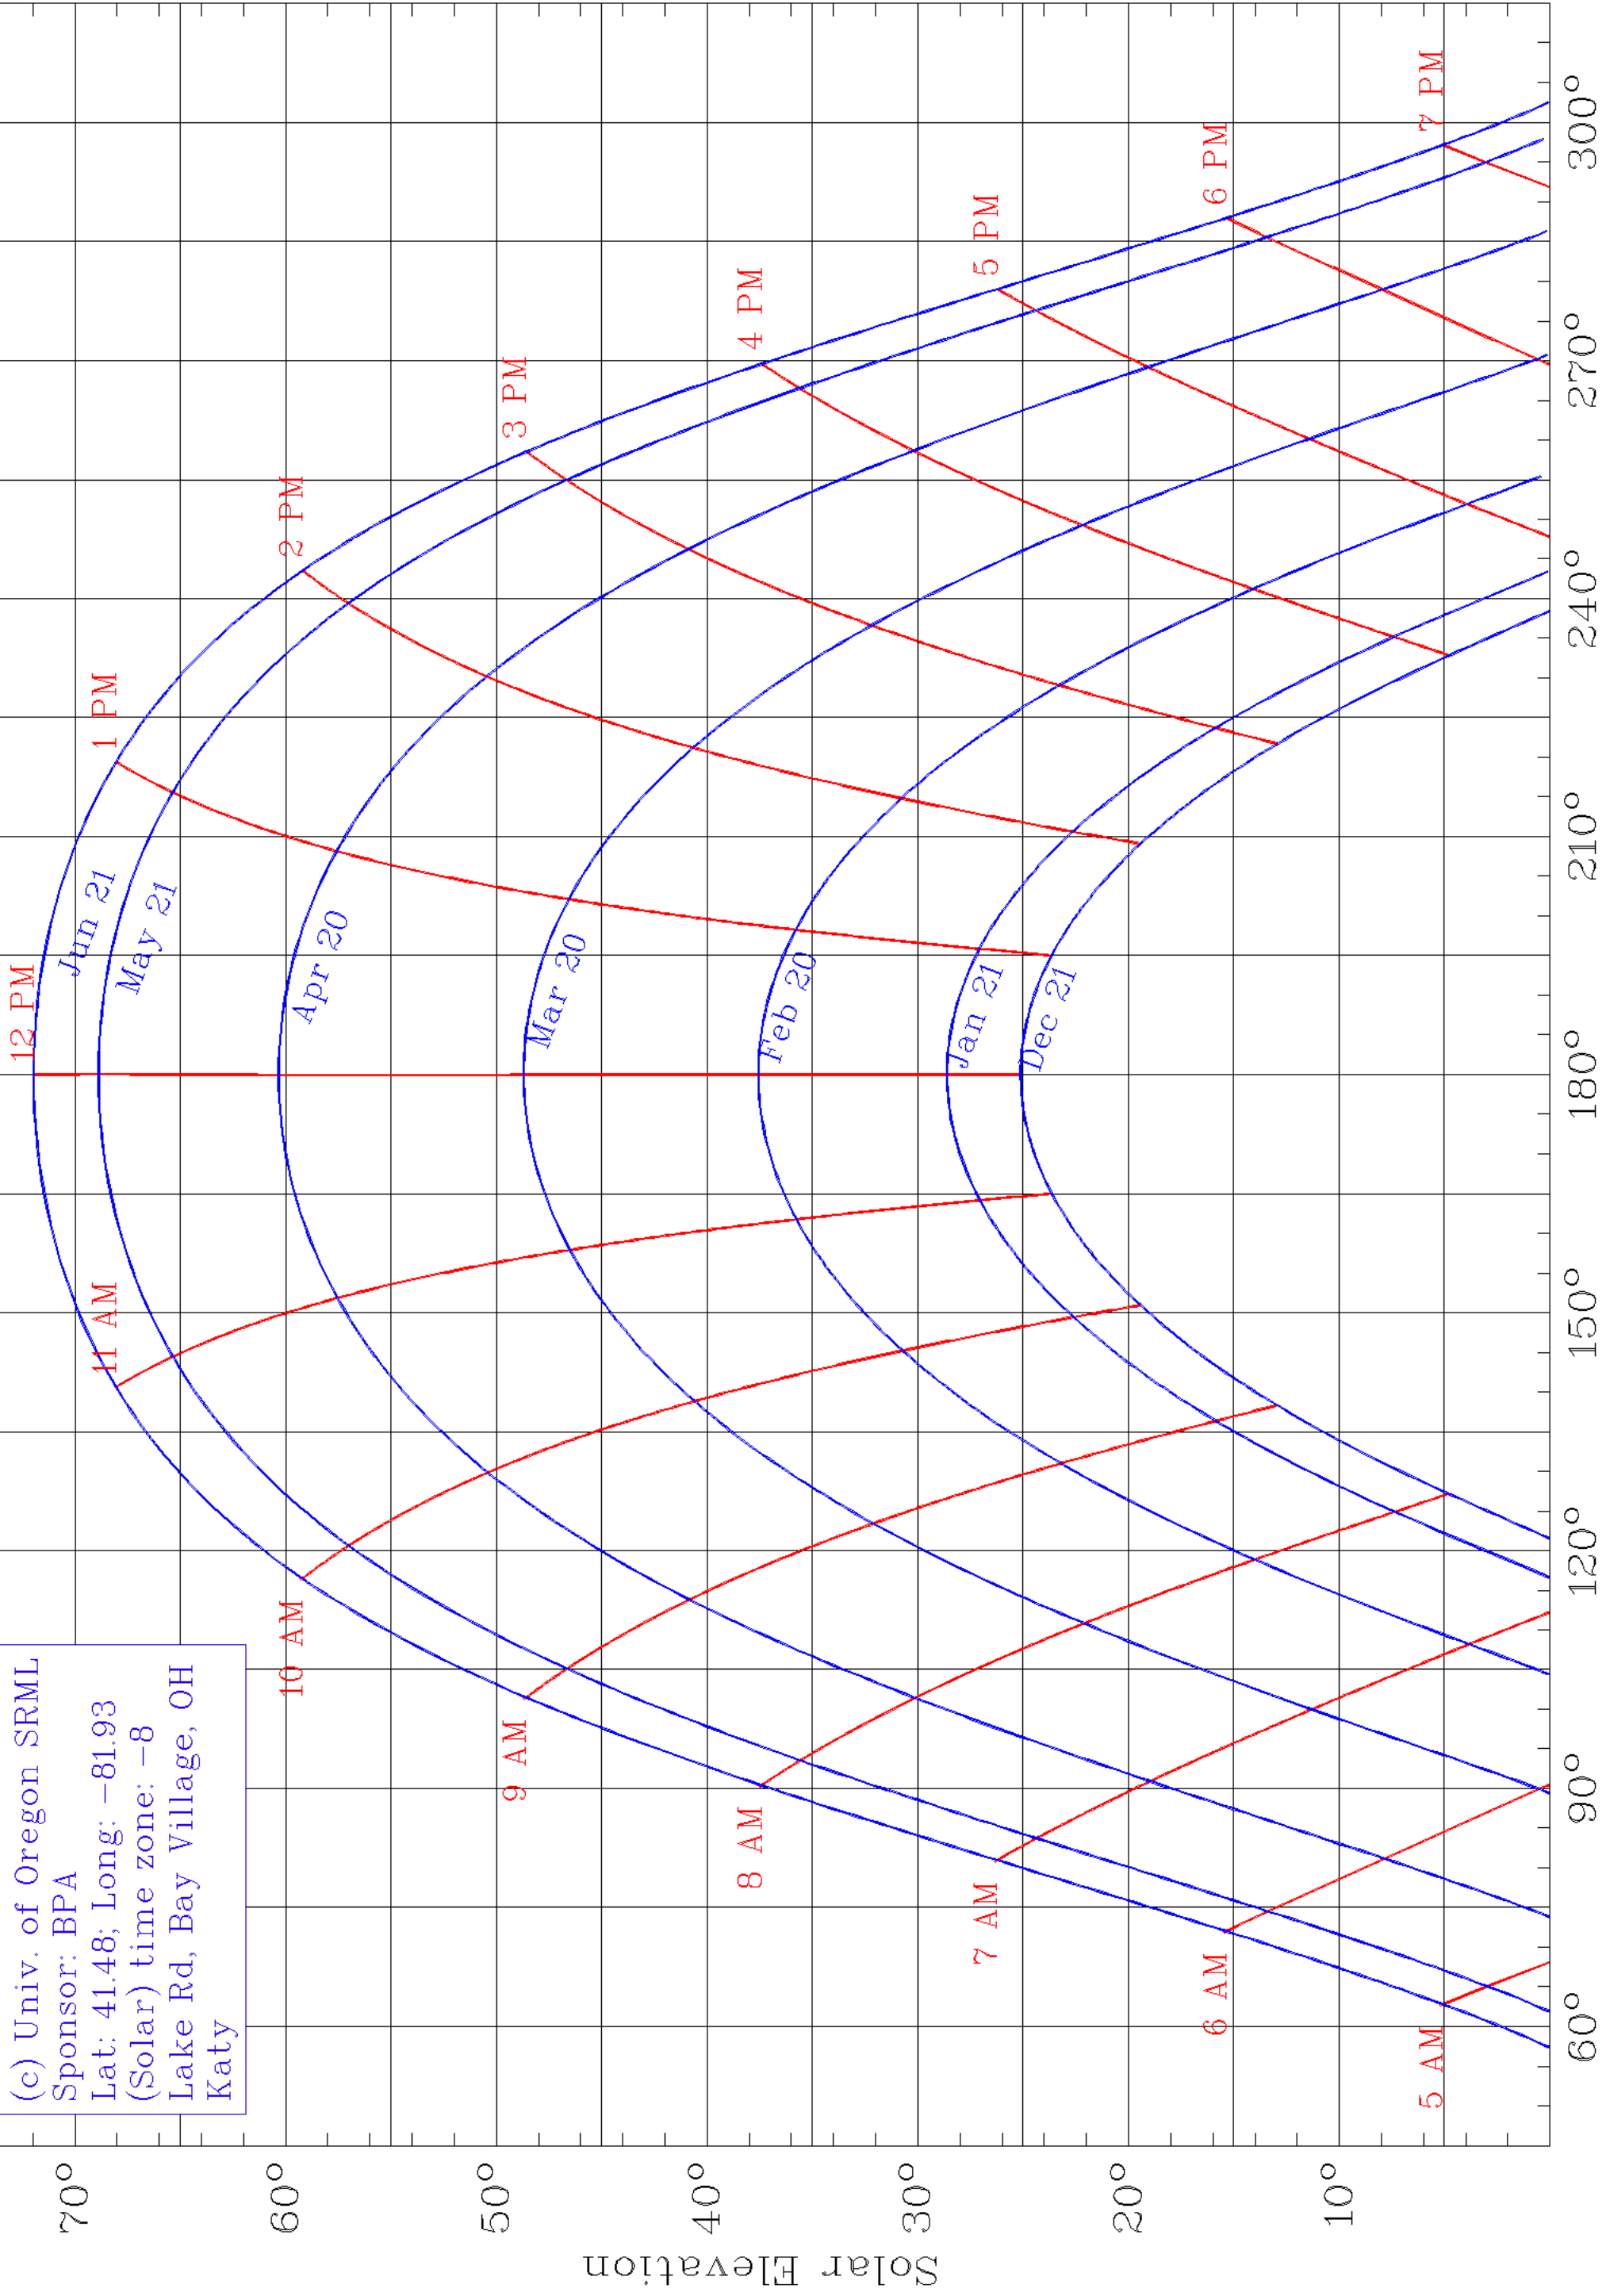

(c) Univ. of Oregon SRML
Sponsor: BPA
Lat: 41.48; Long: -81.93
(Solar) time zone: -8
Lake Rd, Bay Village, OH
Katy

East <--- Solar Azimuth ---> West