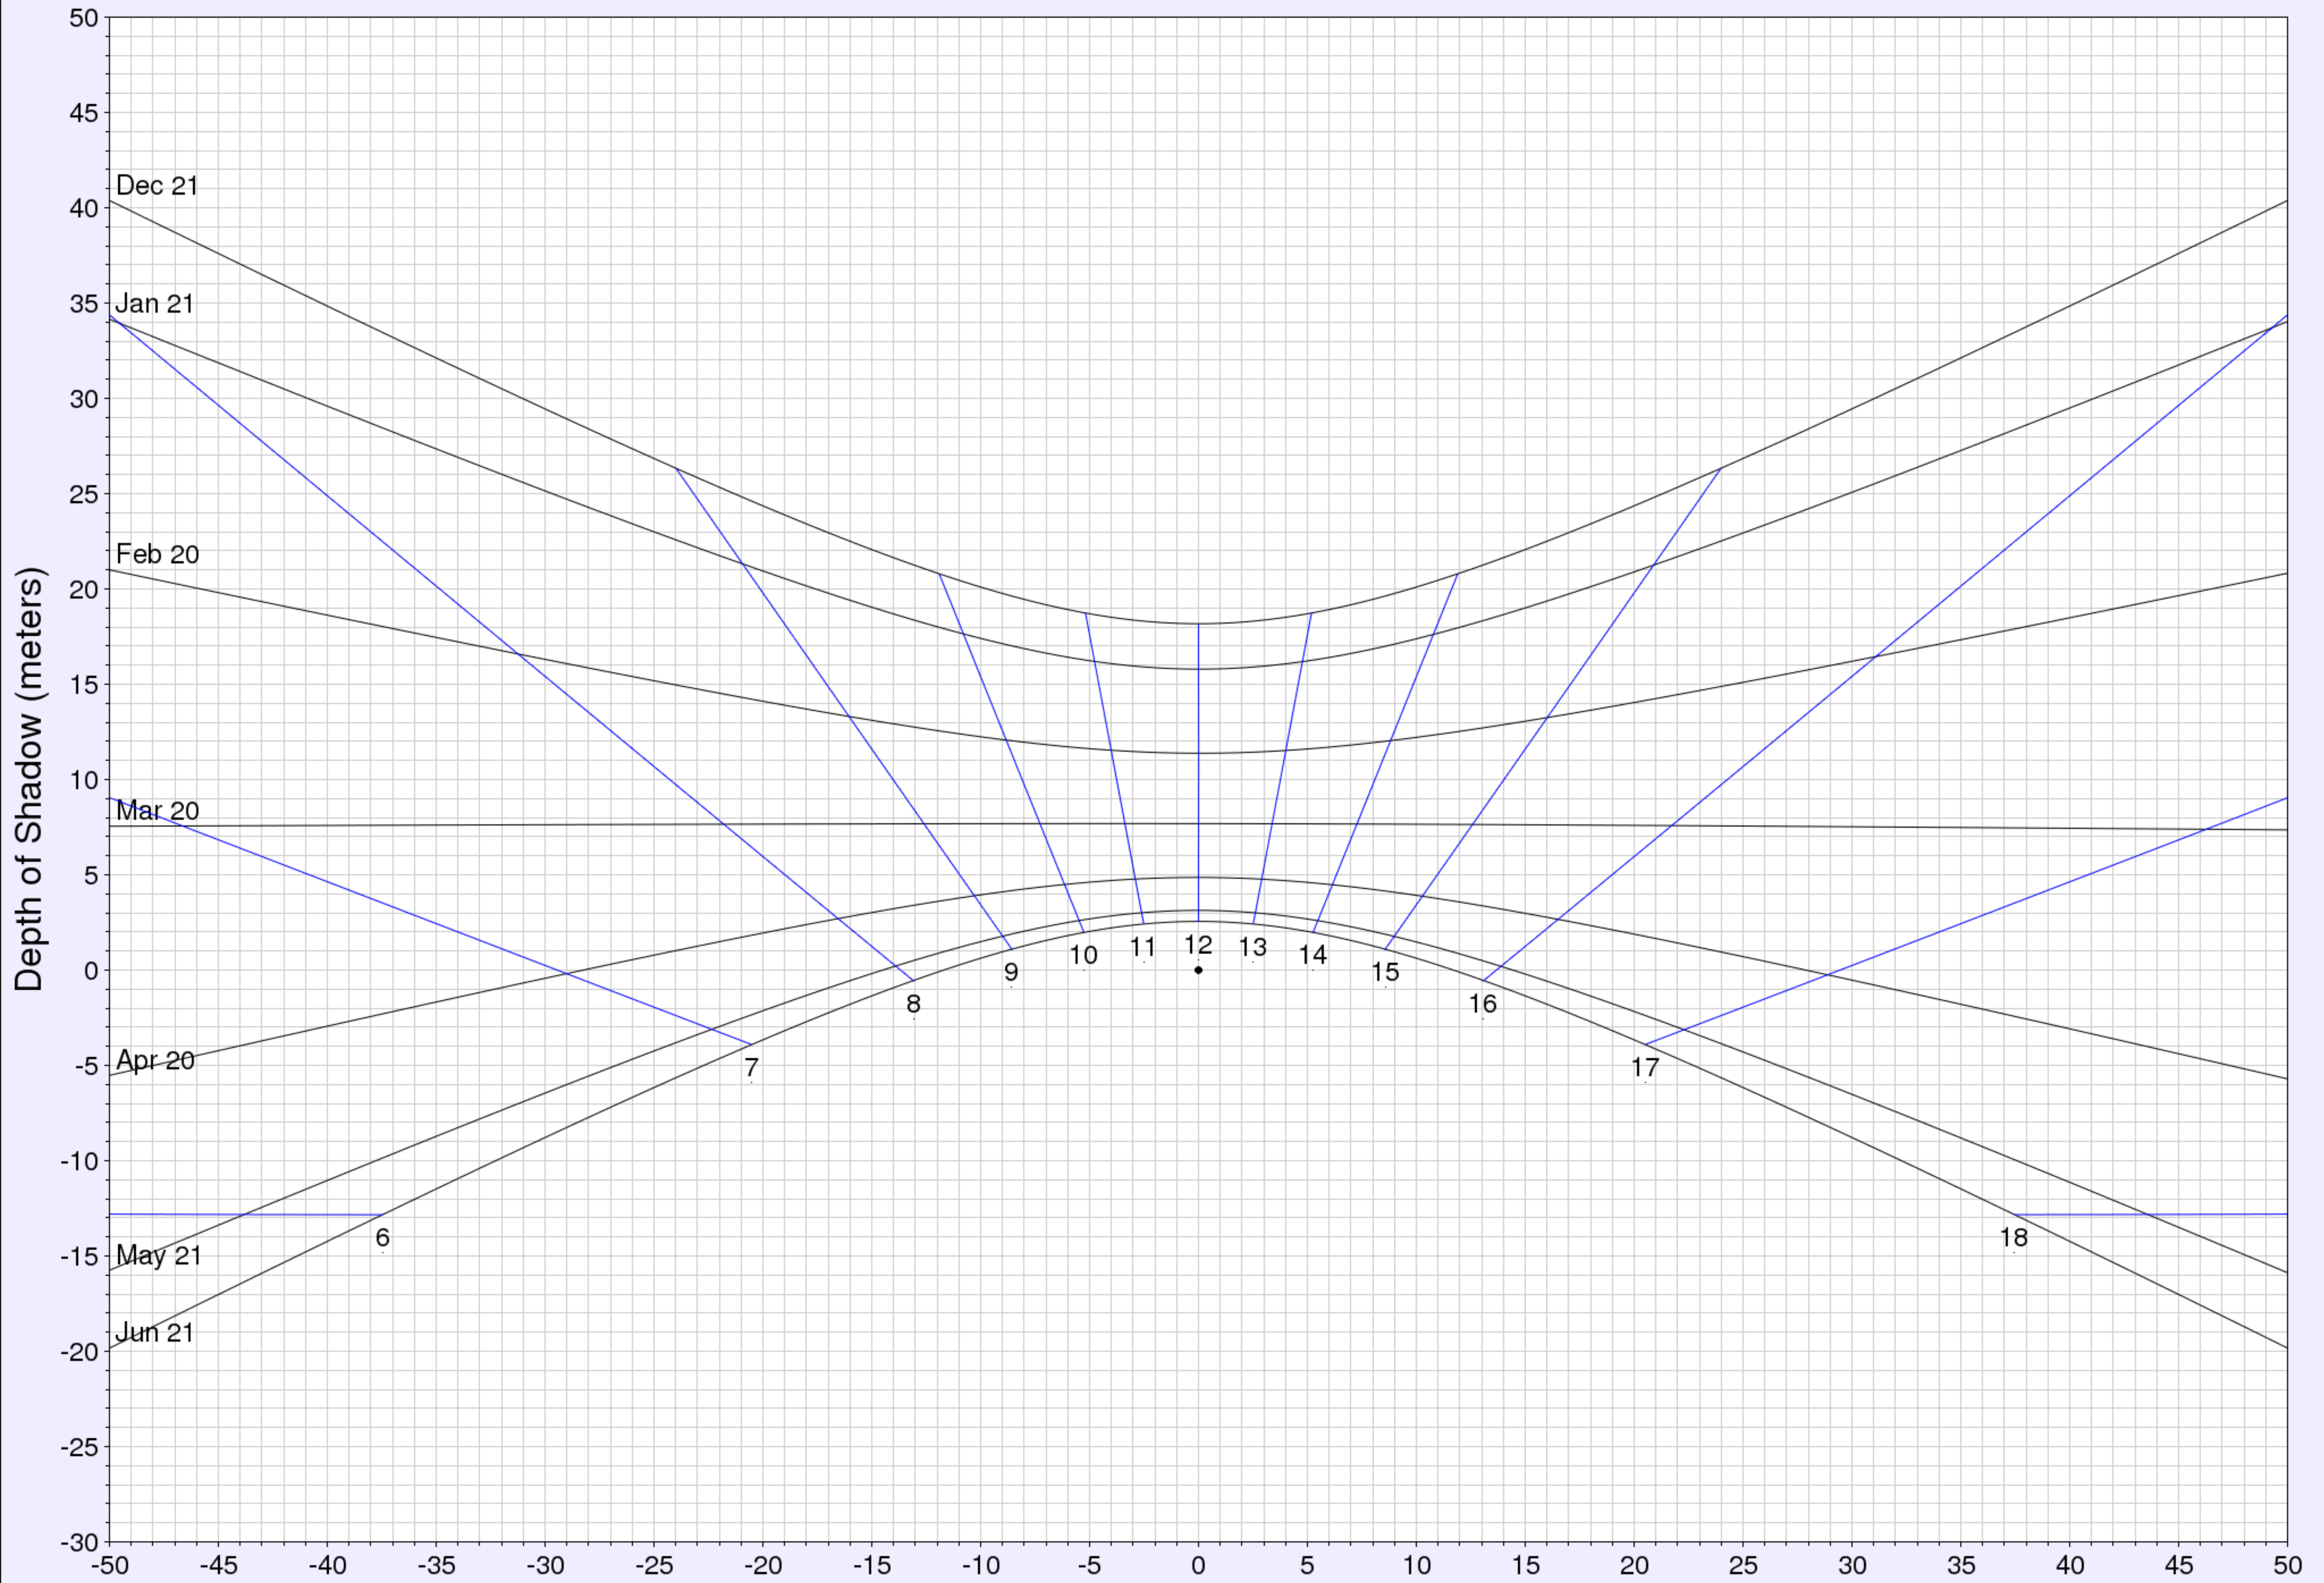

# Extent of shadow for a 10.0 m pole

(c) UO Solar Radiation Monitoring Lab  
Sponsor: ETO

West <-- Horizontal Distance (meters) --> East

Latitude: 37.77  
Longitude: -122.41  
Time zone: UTC-8  
Hour lines indicate local solar time.