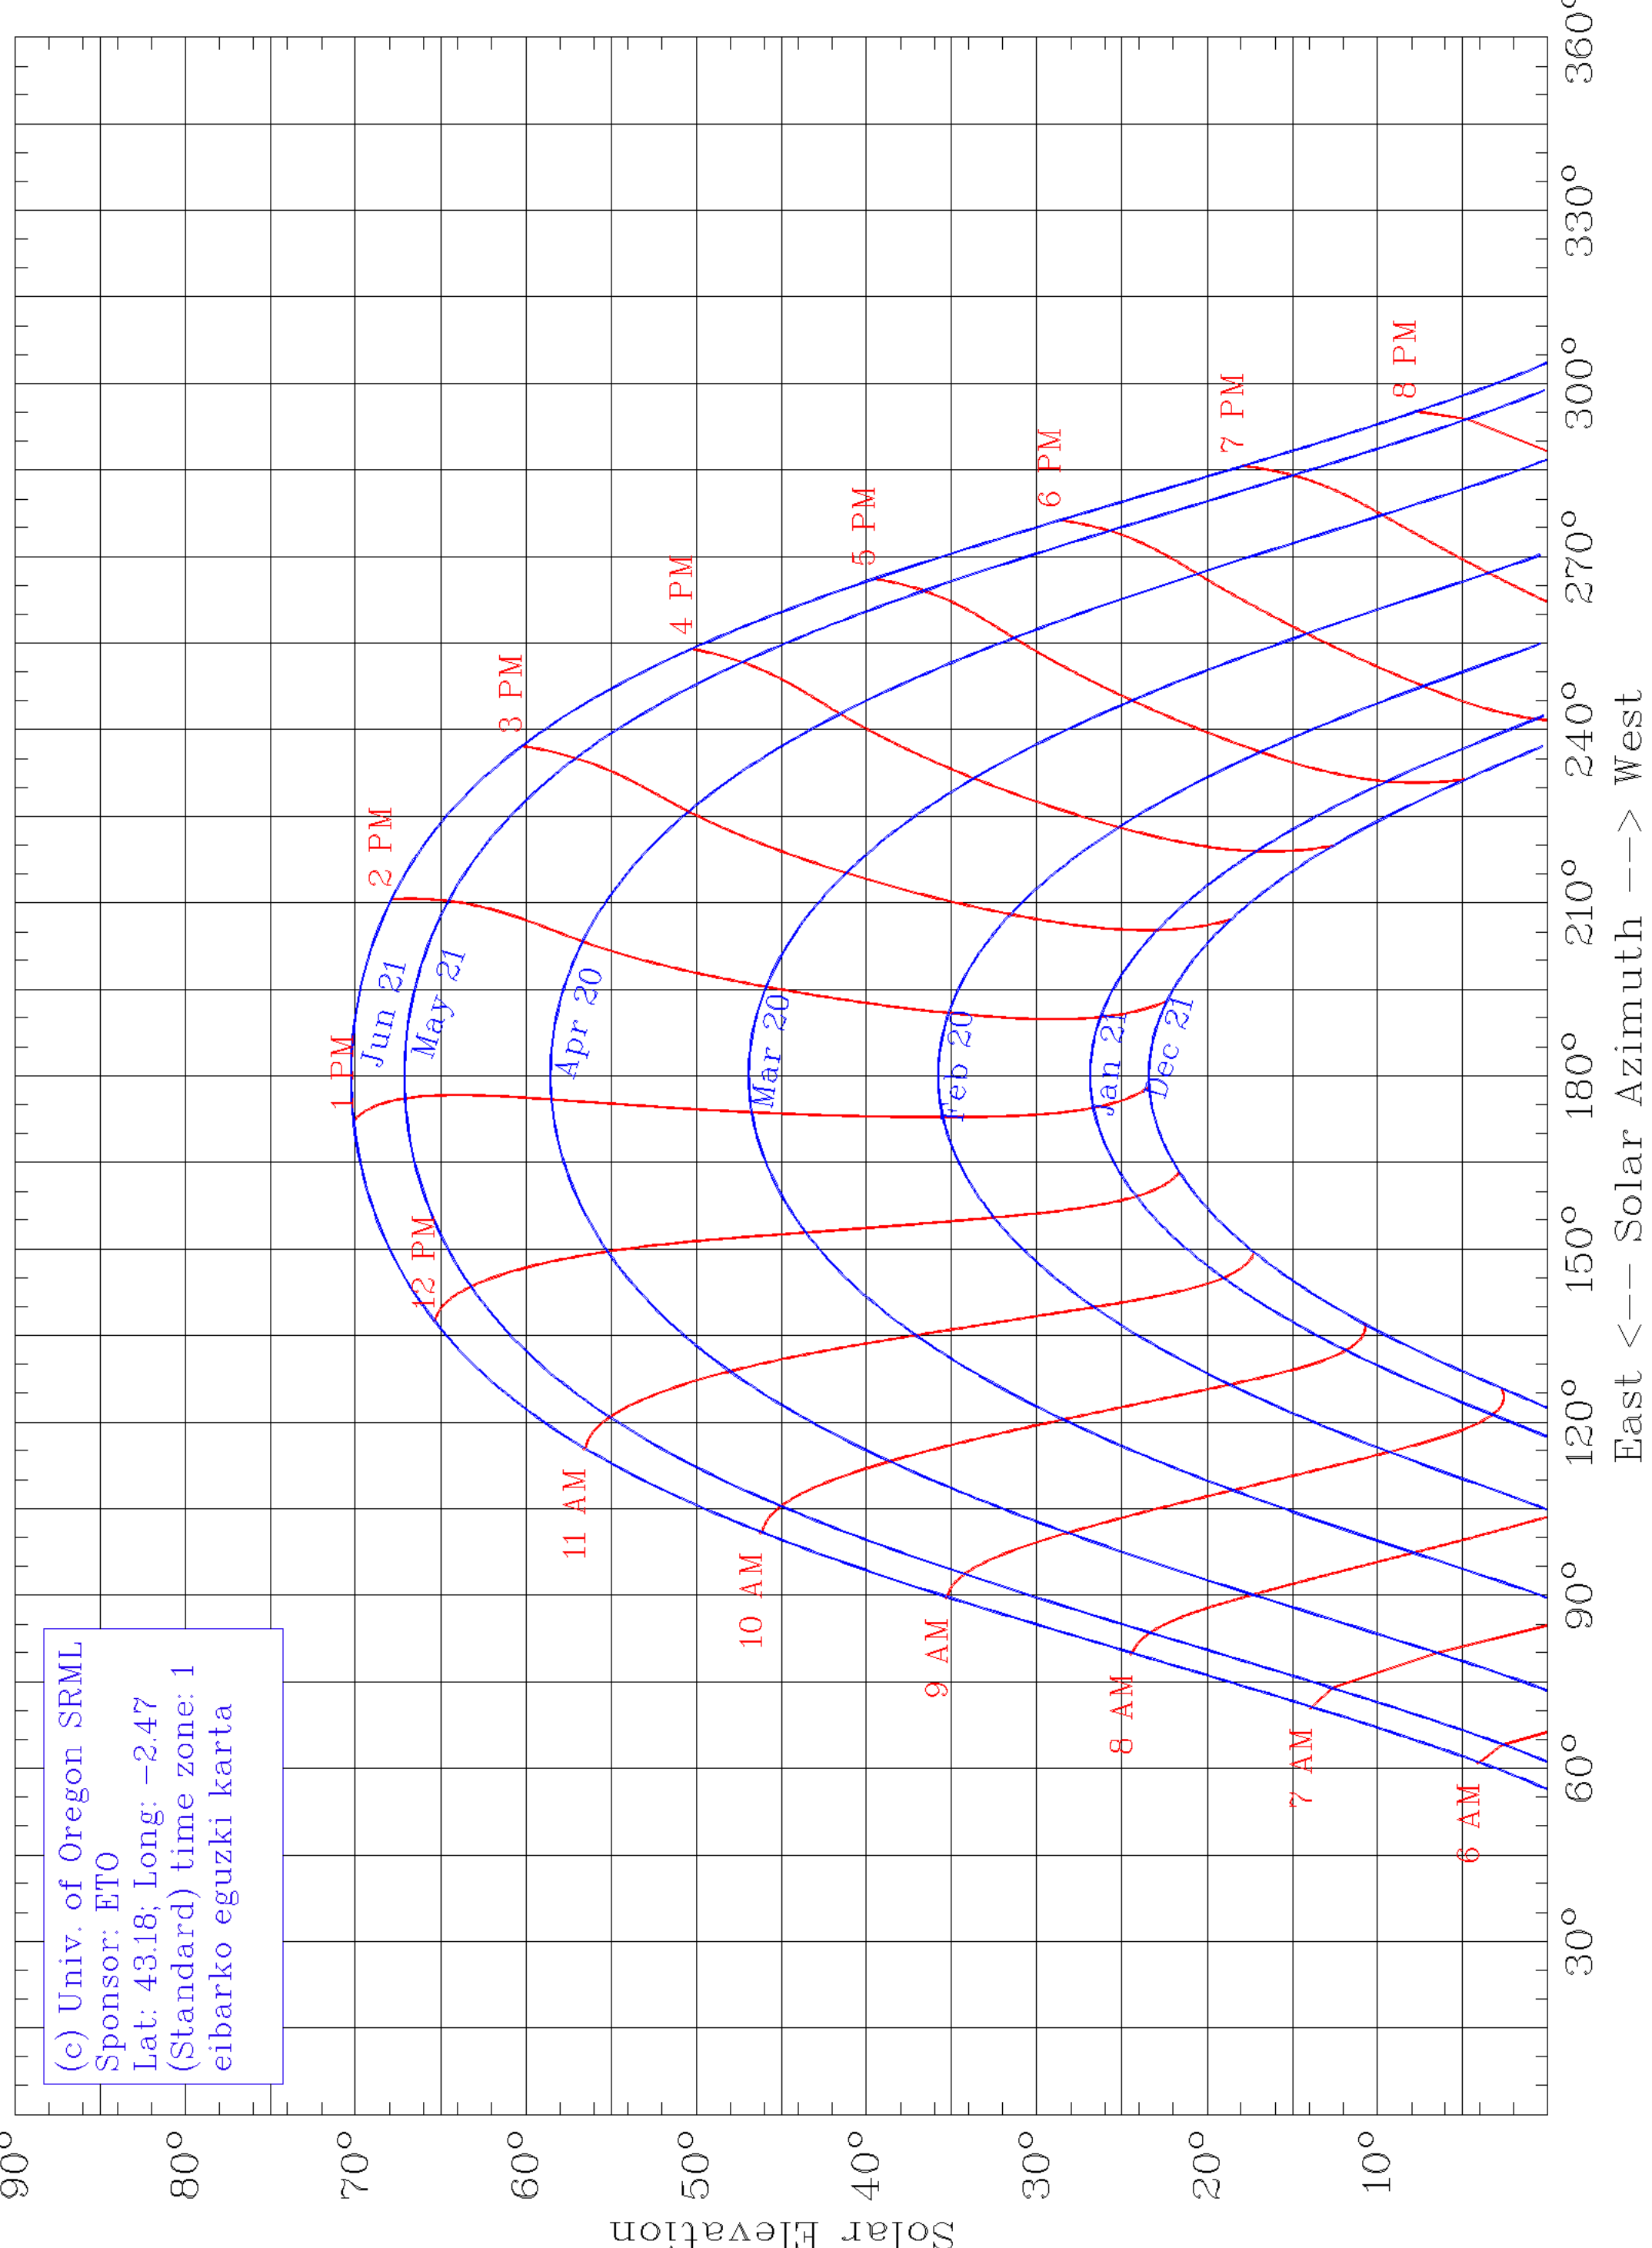

(c) Univ. of Oregon SRML
Sponsor: ETO
Lat: 43.18; Long: -2.47
(Standard) time zone: 1
eibarko eguzki karta

East <--- Solar Azimuth ---> West