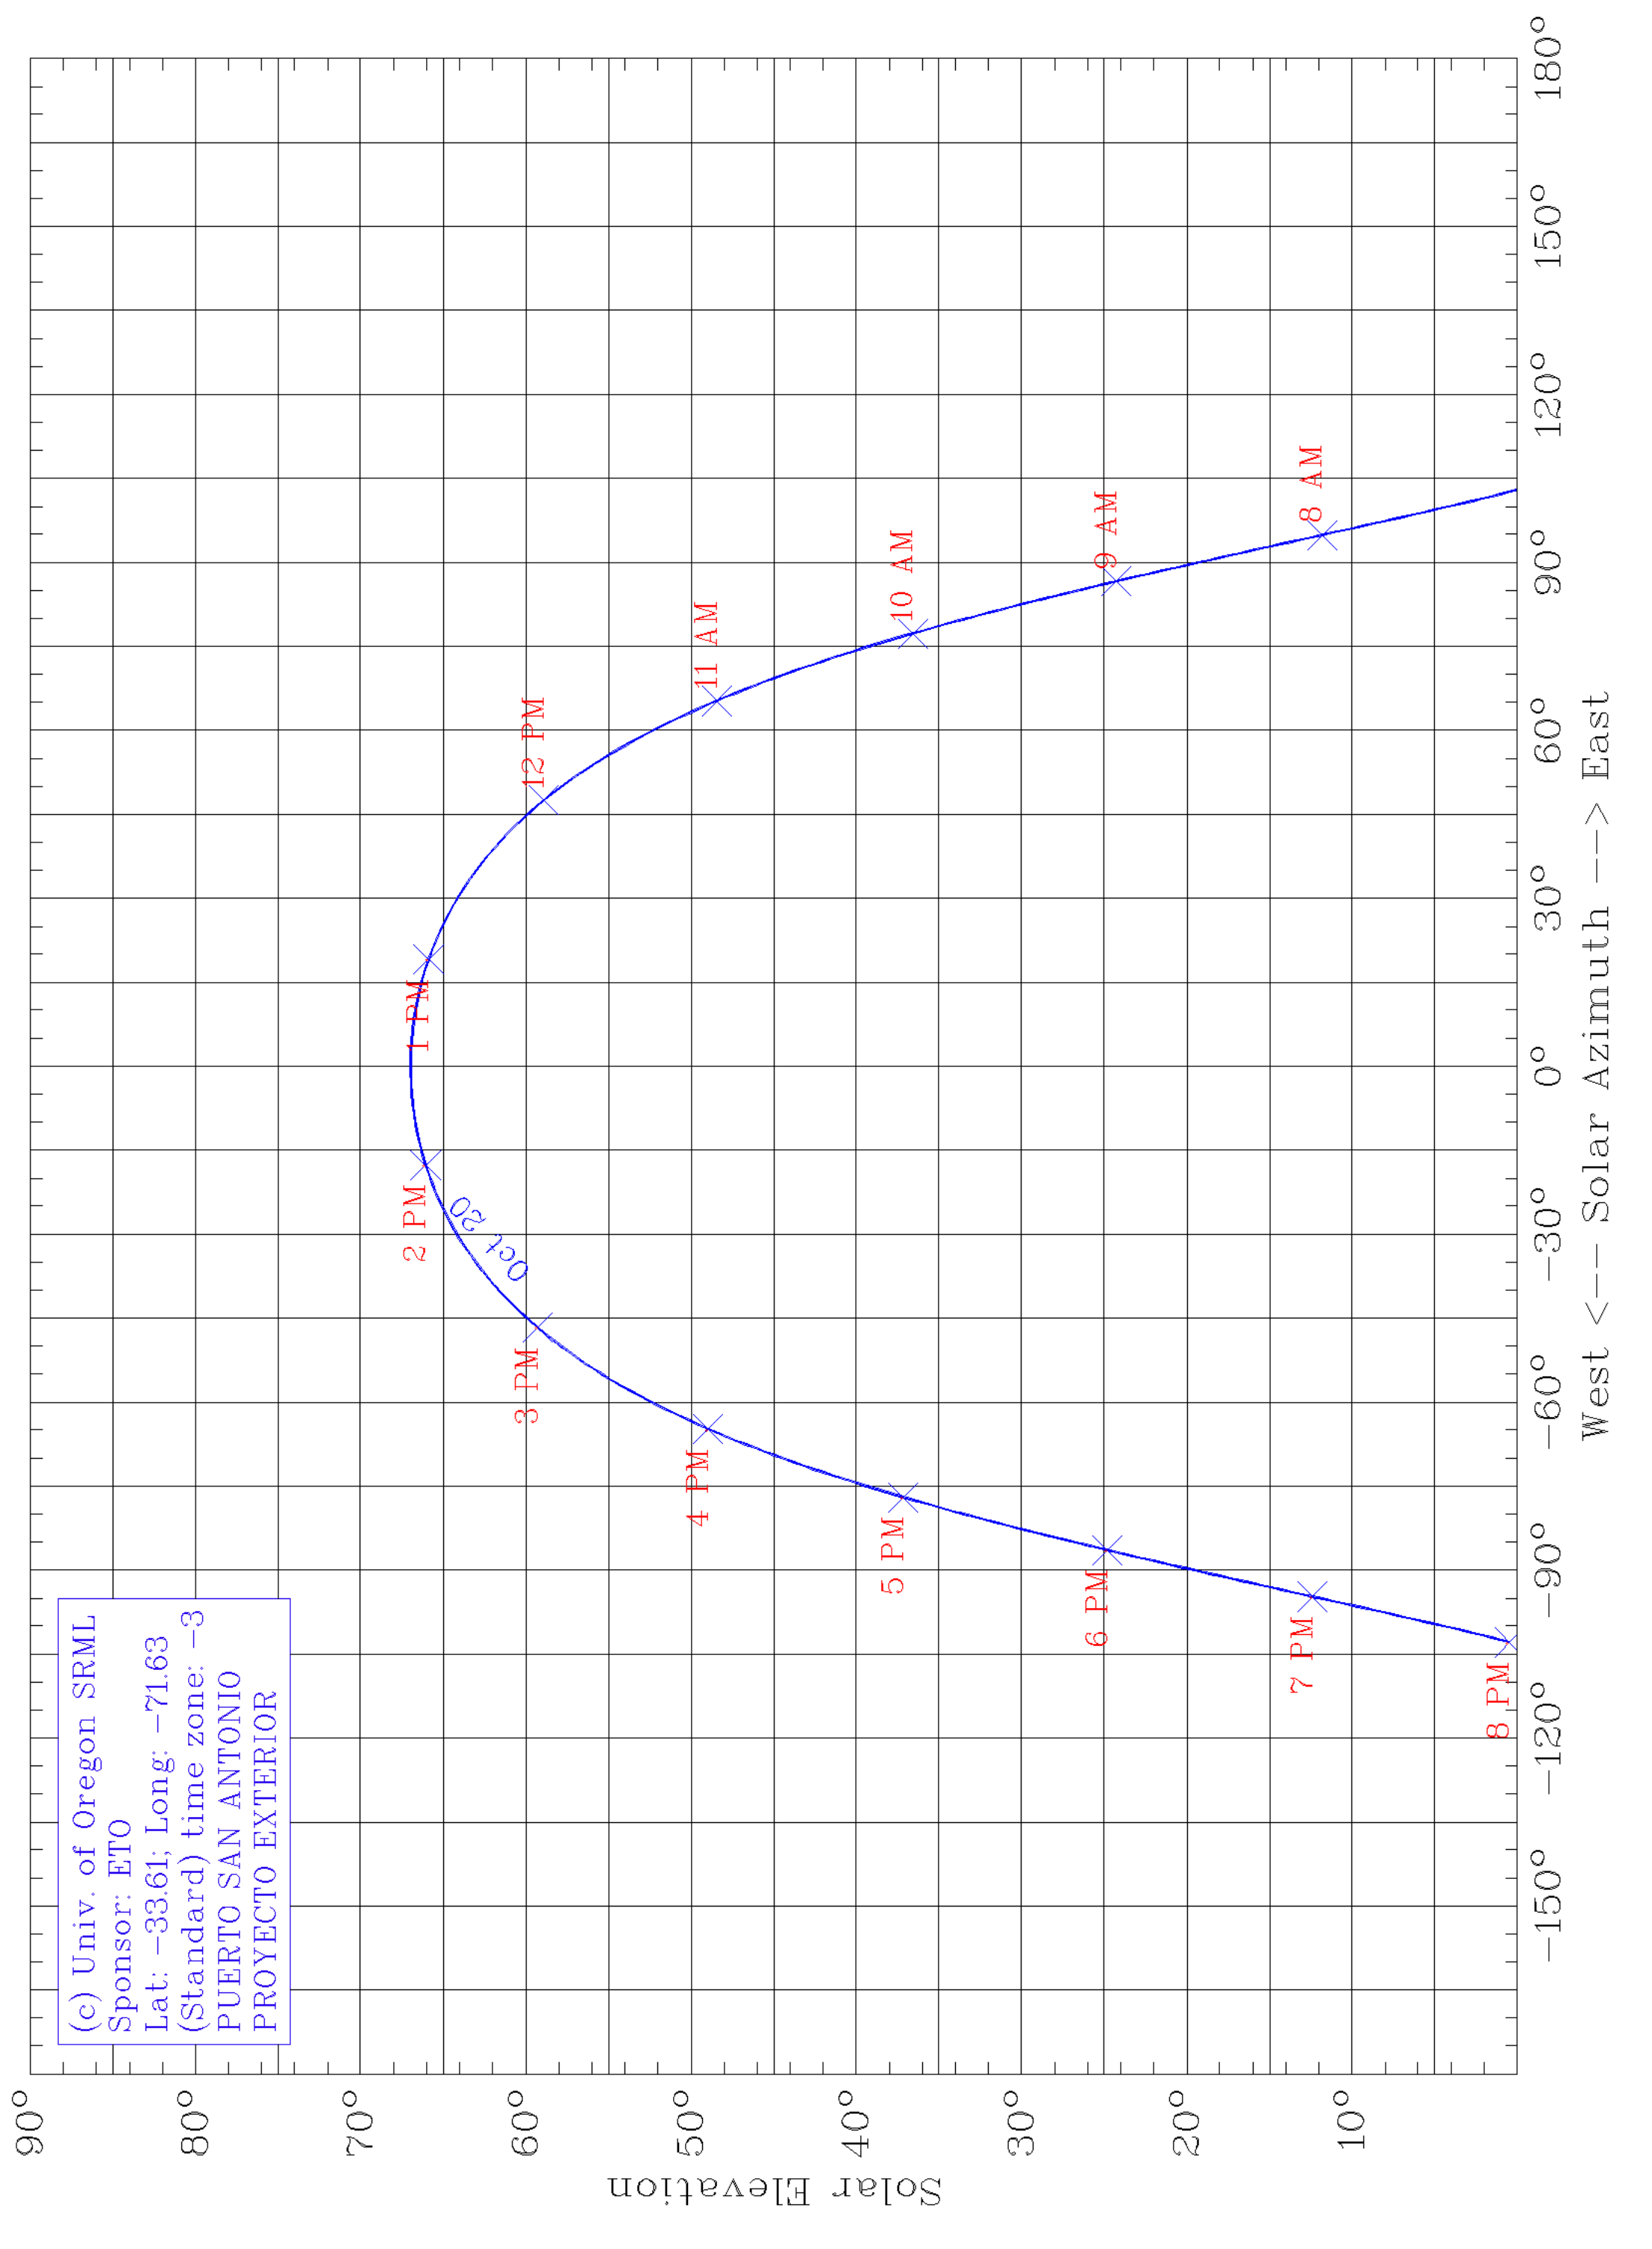

(c) Univ. of Oregon SRML
Sponsor: ETO
Lat: -33.61; Long: -71.63
(Standard) time zone: -3
PUERTO SAN ANTONIO
PROYECTO EXTERIOR

West <-- Solar Azimuth --> East