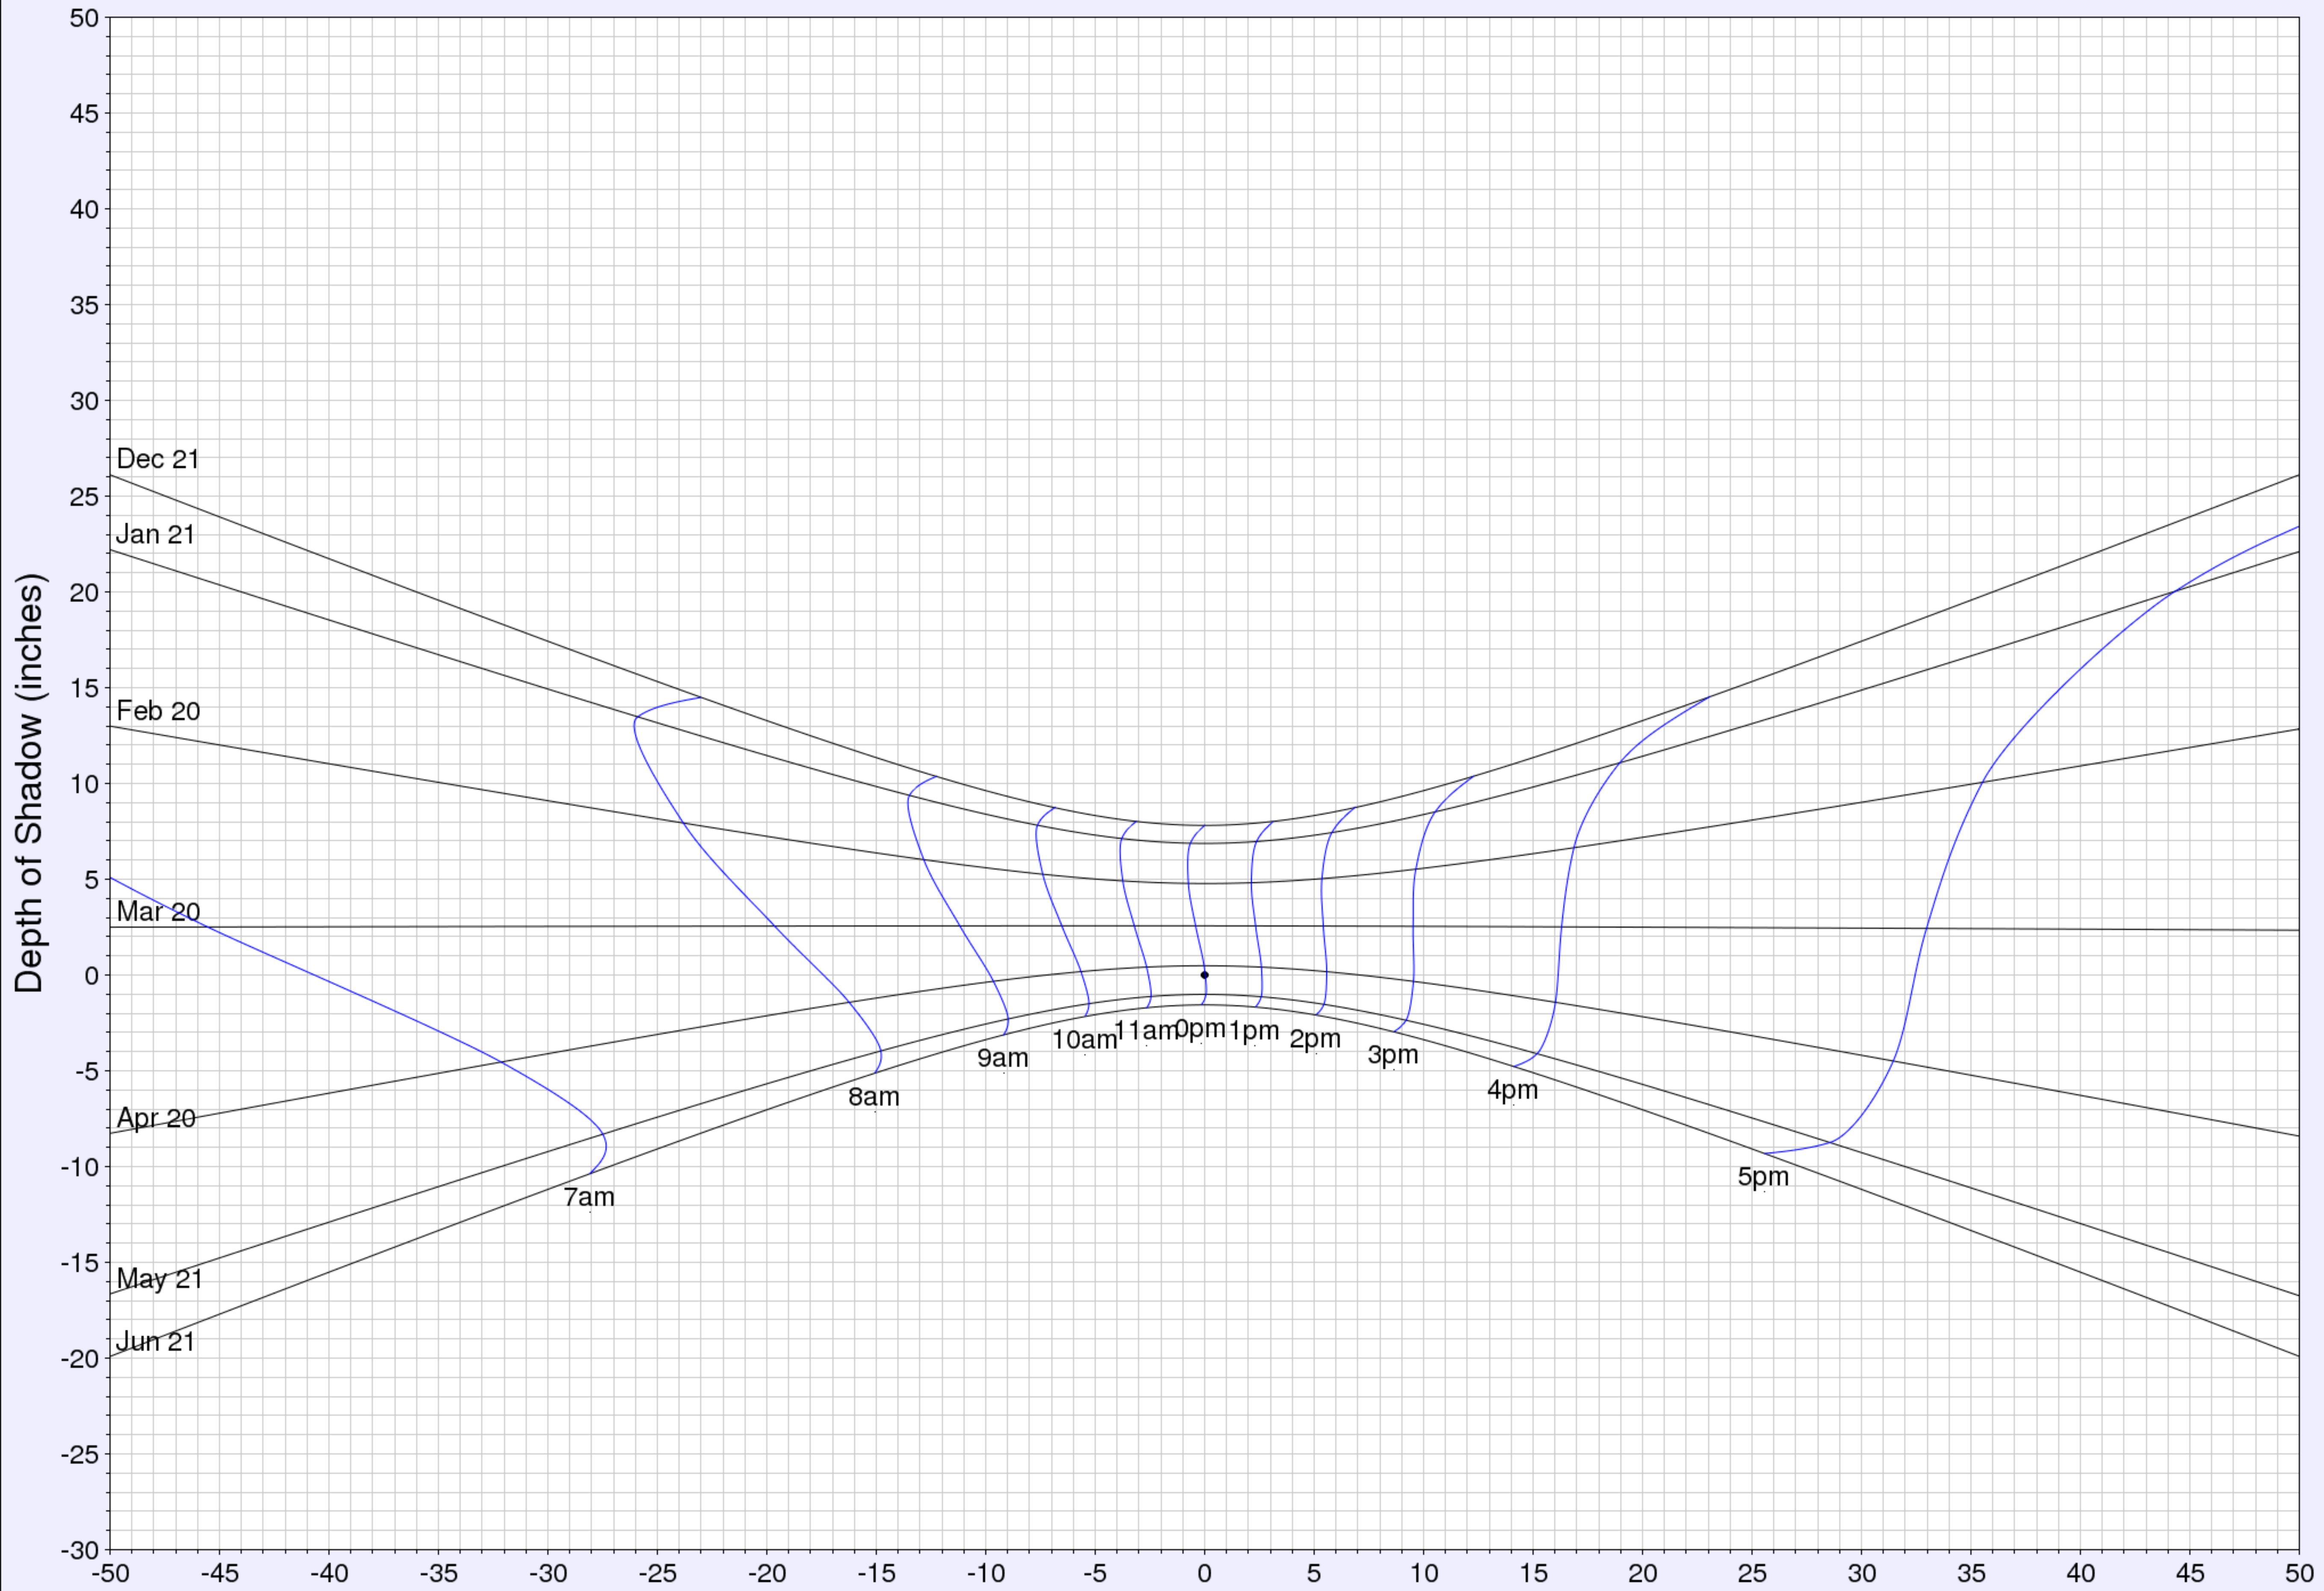

Extent of shadow for a 10.0 inches pole

(c) UO Solar Radiation Monitoring Lab
Sponsor: ETO

West <-- Horizontal Distance (inches) --> East

Latitude: 14.57
Longitude: -90.47
Time zone: UTC-6
Hour lines indicate local standard time.