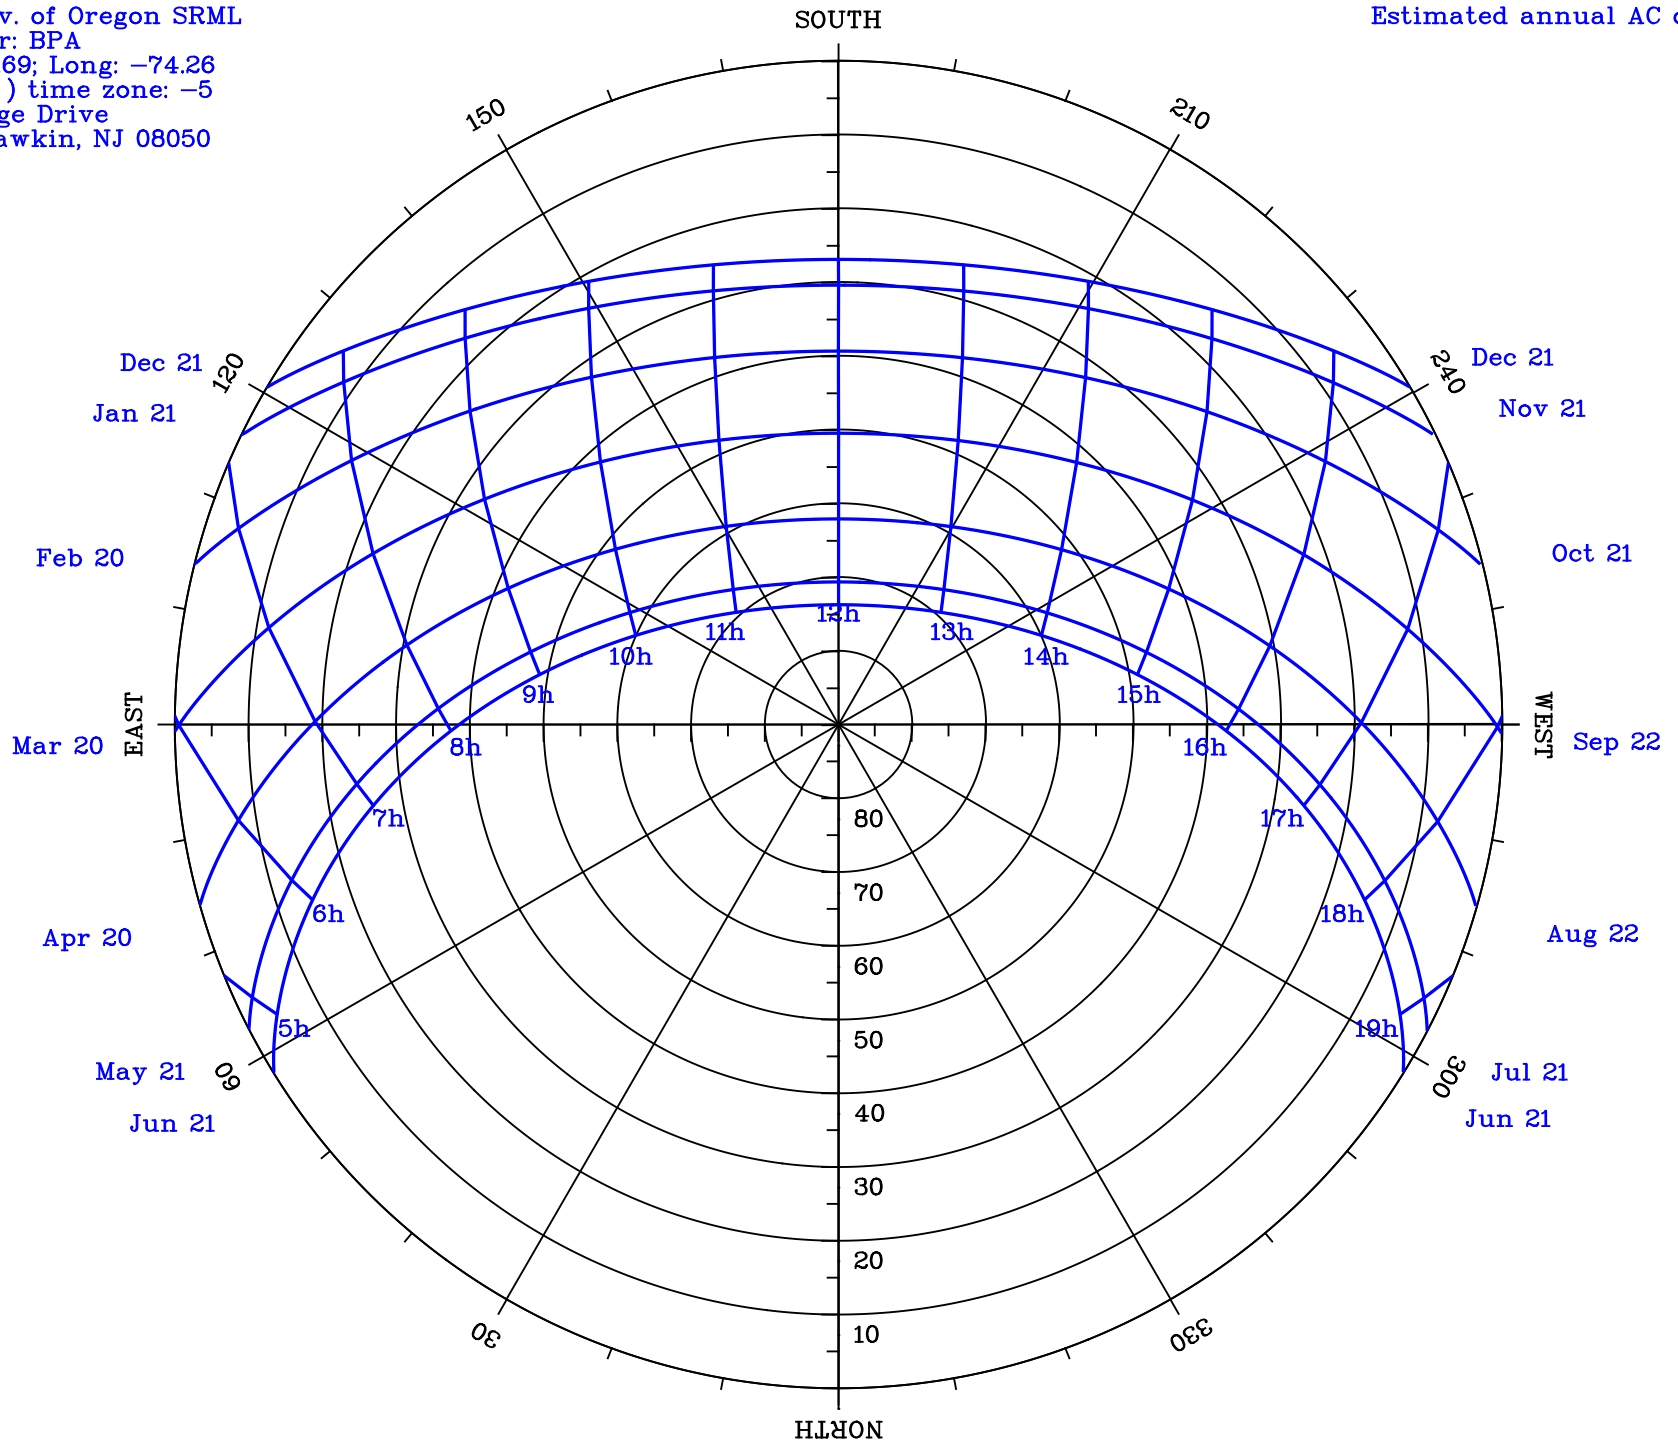

(c) Univ. of Oregon SRML
Sponsor: BPA
Lat: 39.69; Long: -74.26
(Solar) time zone: -5
76 Lange Drive
Manahawkin, NJ 08050

Estimated annual AC output:

NORTH

EAST

WEST

SOUTH

Dec 21
Jan 21
Feb 20
Mar 20
Apr 20
May 21
Jun 21

Dec 21
Nov 21
Oct 21
Sep 22
Aug 22
Jul 21
Jun 21

150 210
120 240
9h 10h 11h 12h 13h 14h 15h 16h 17h 18h 19h
80
70
60
50
40
30
20
10
30 330