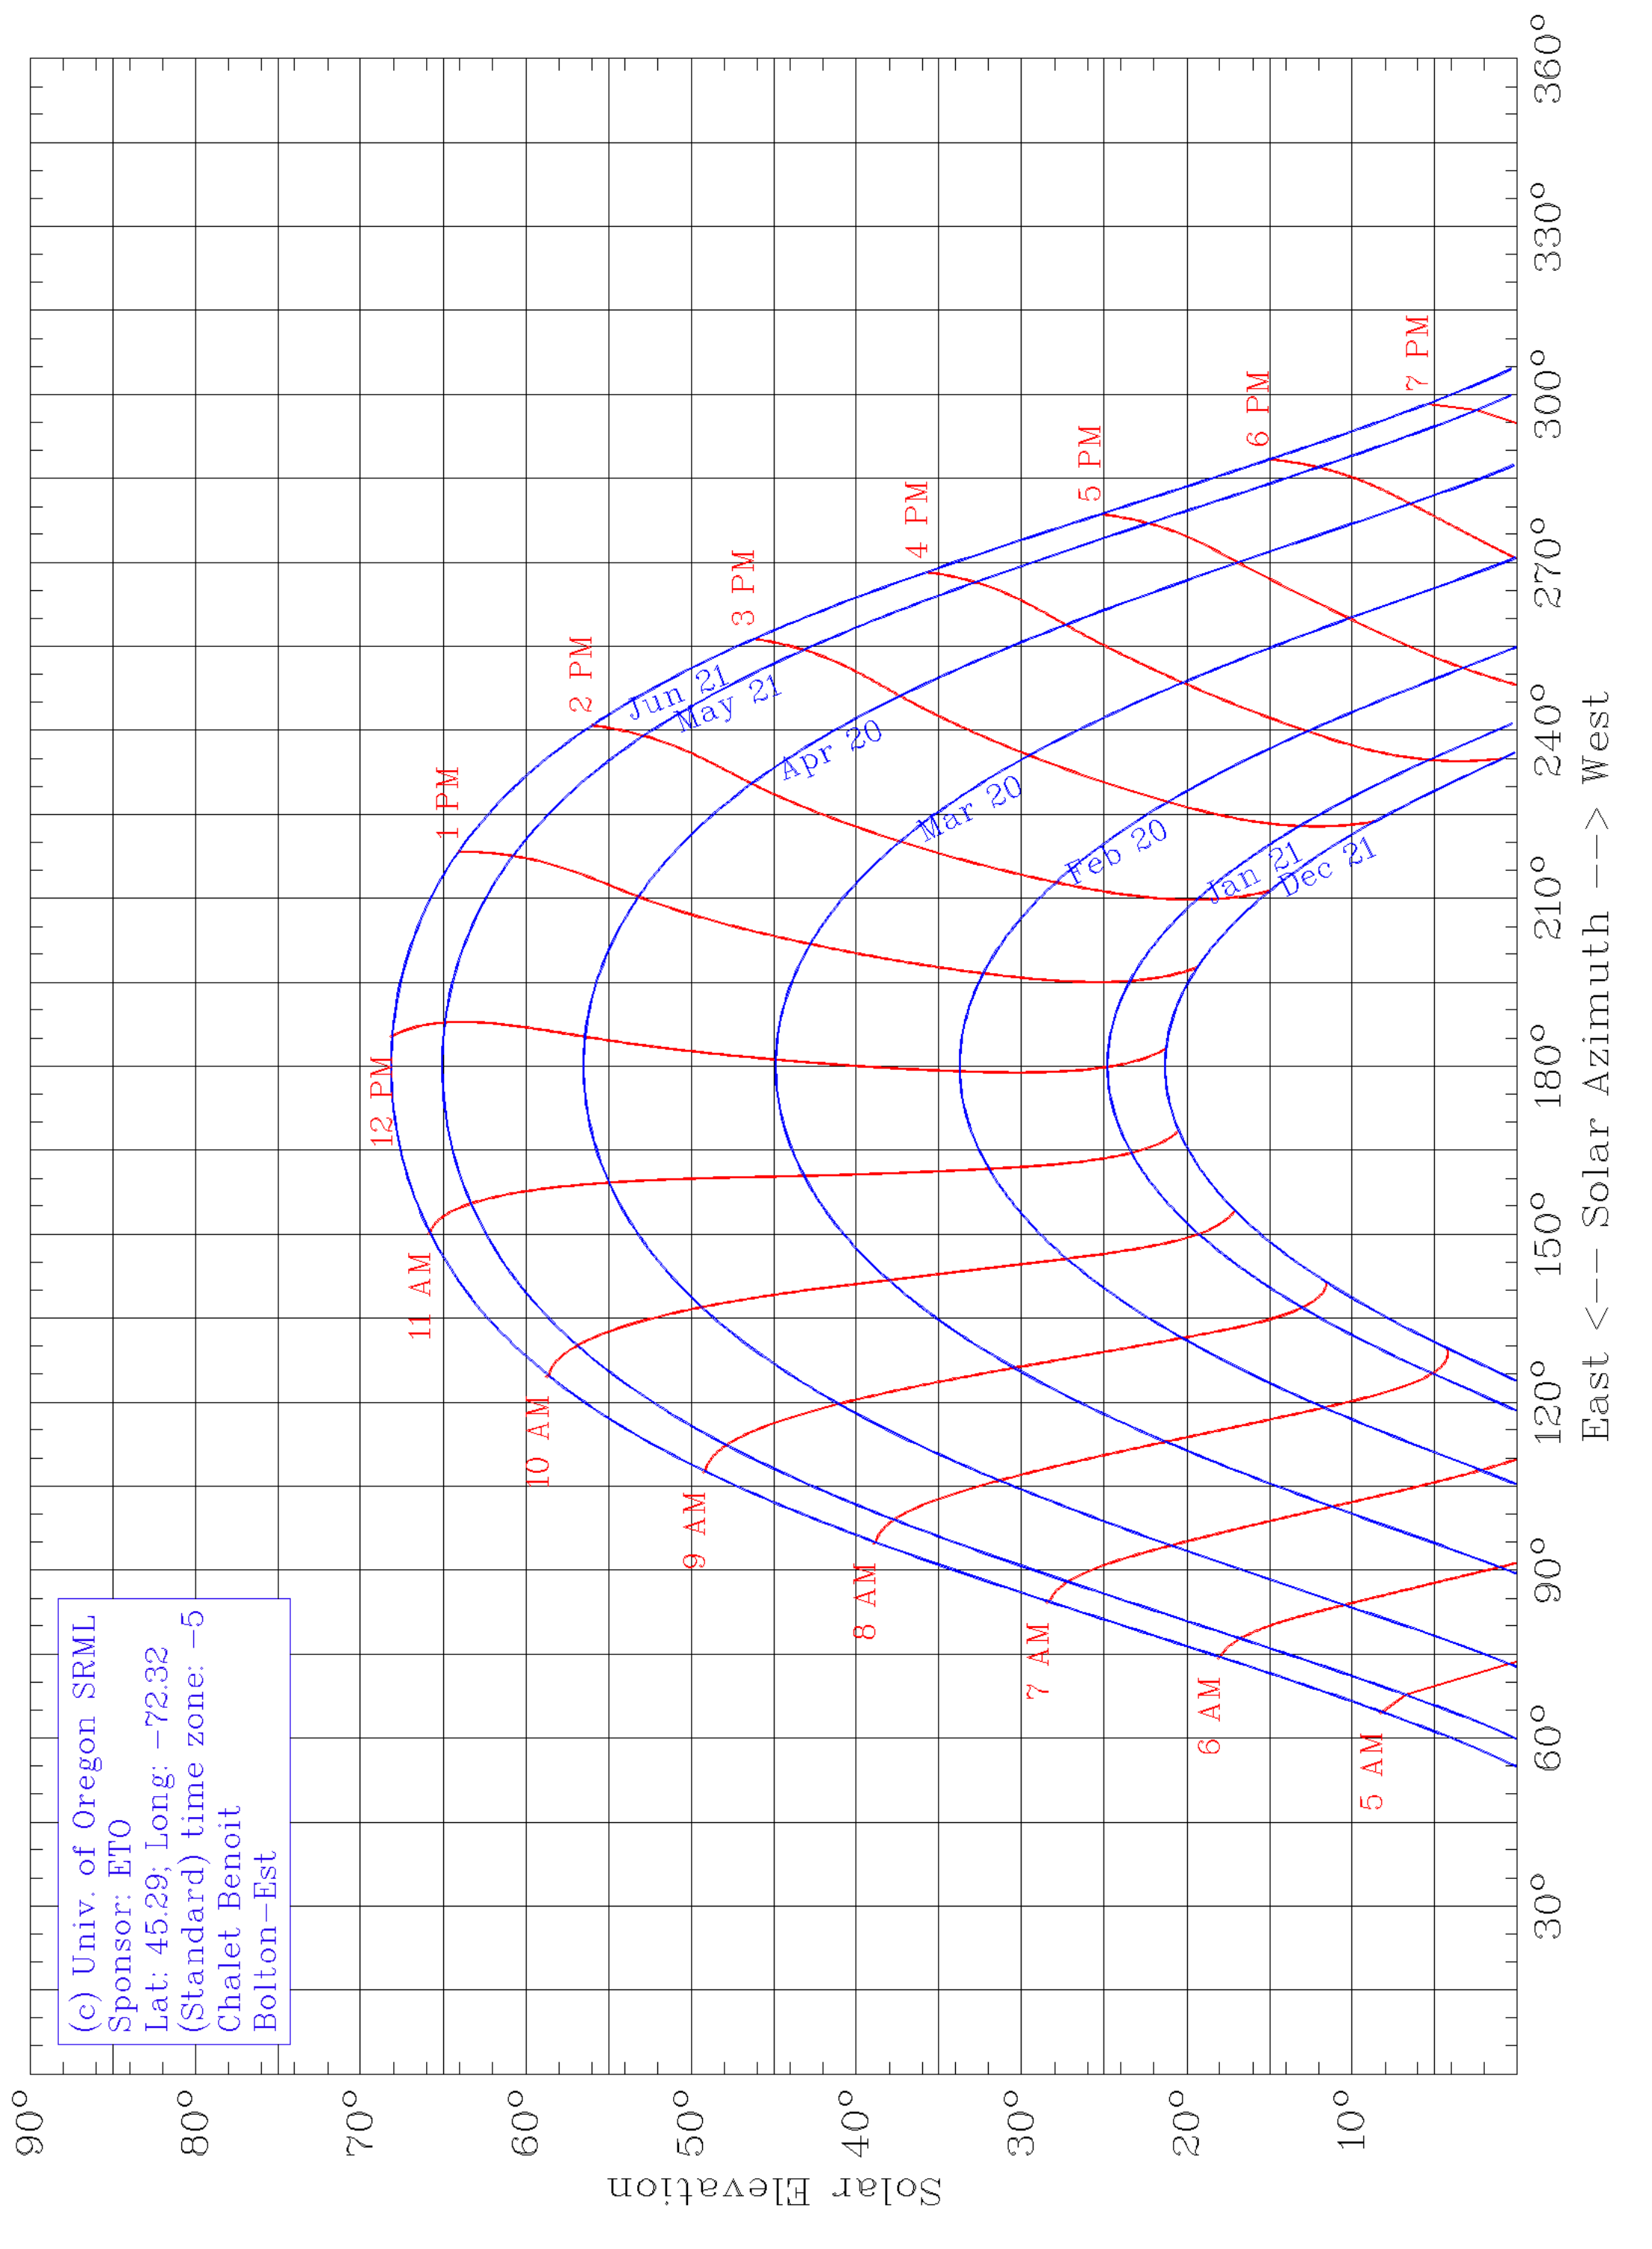

(c) Univ. of Oregon SRML  
Sponsor: ETO  
Lat: 45.29; Long: -72.32  
(Standard) time zone: -5  
Chalet Benoit  
Bolton-Est

East <--- Solar Azimuth ---> West