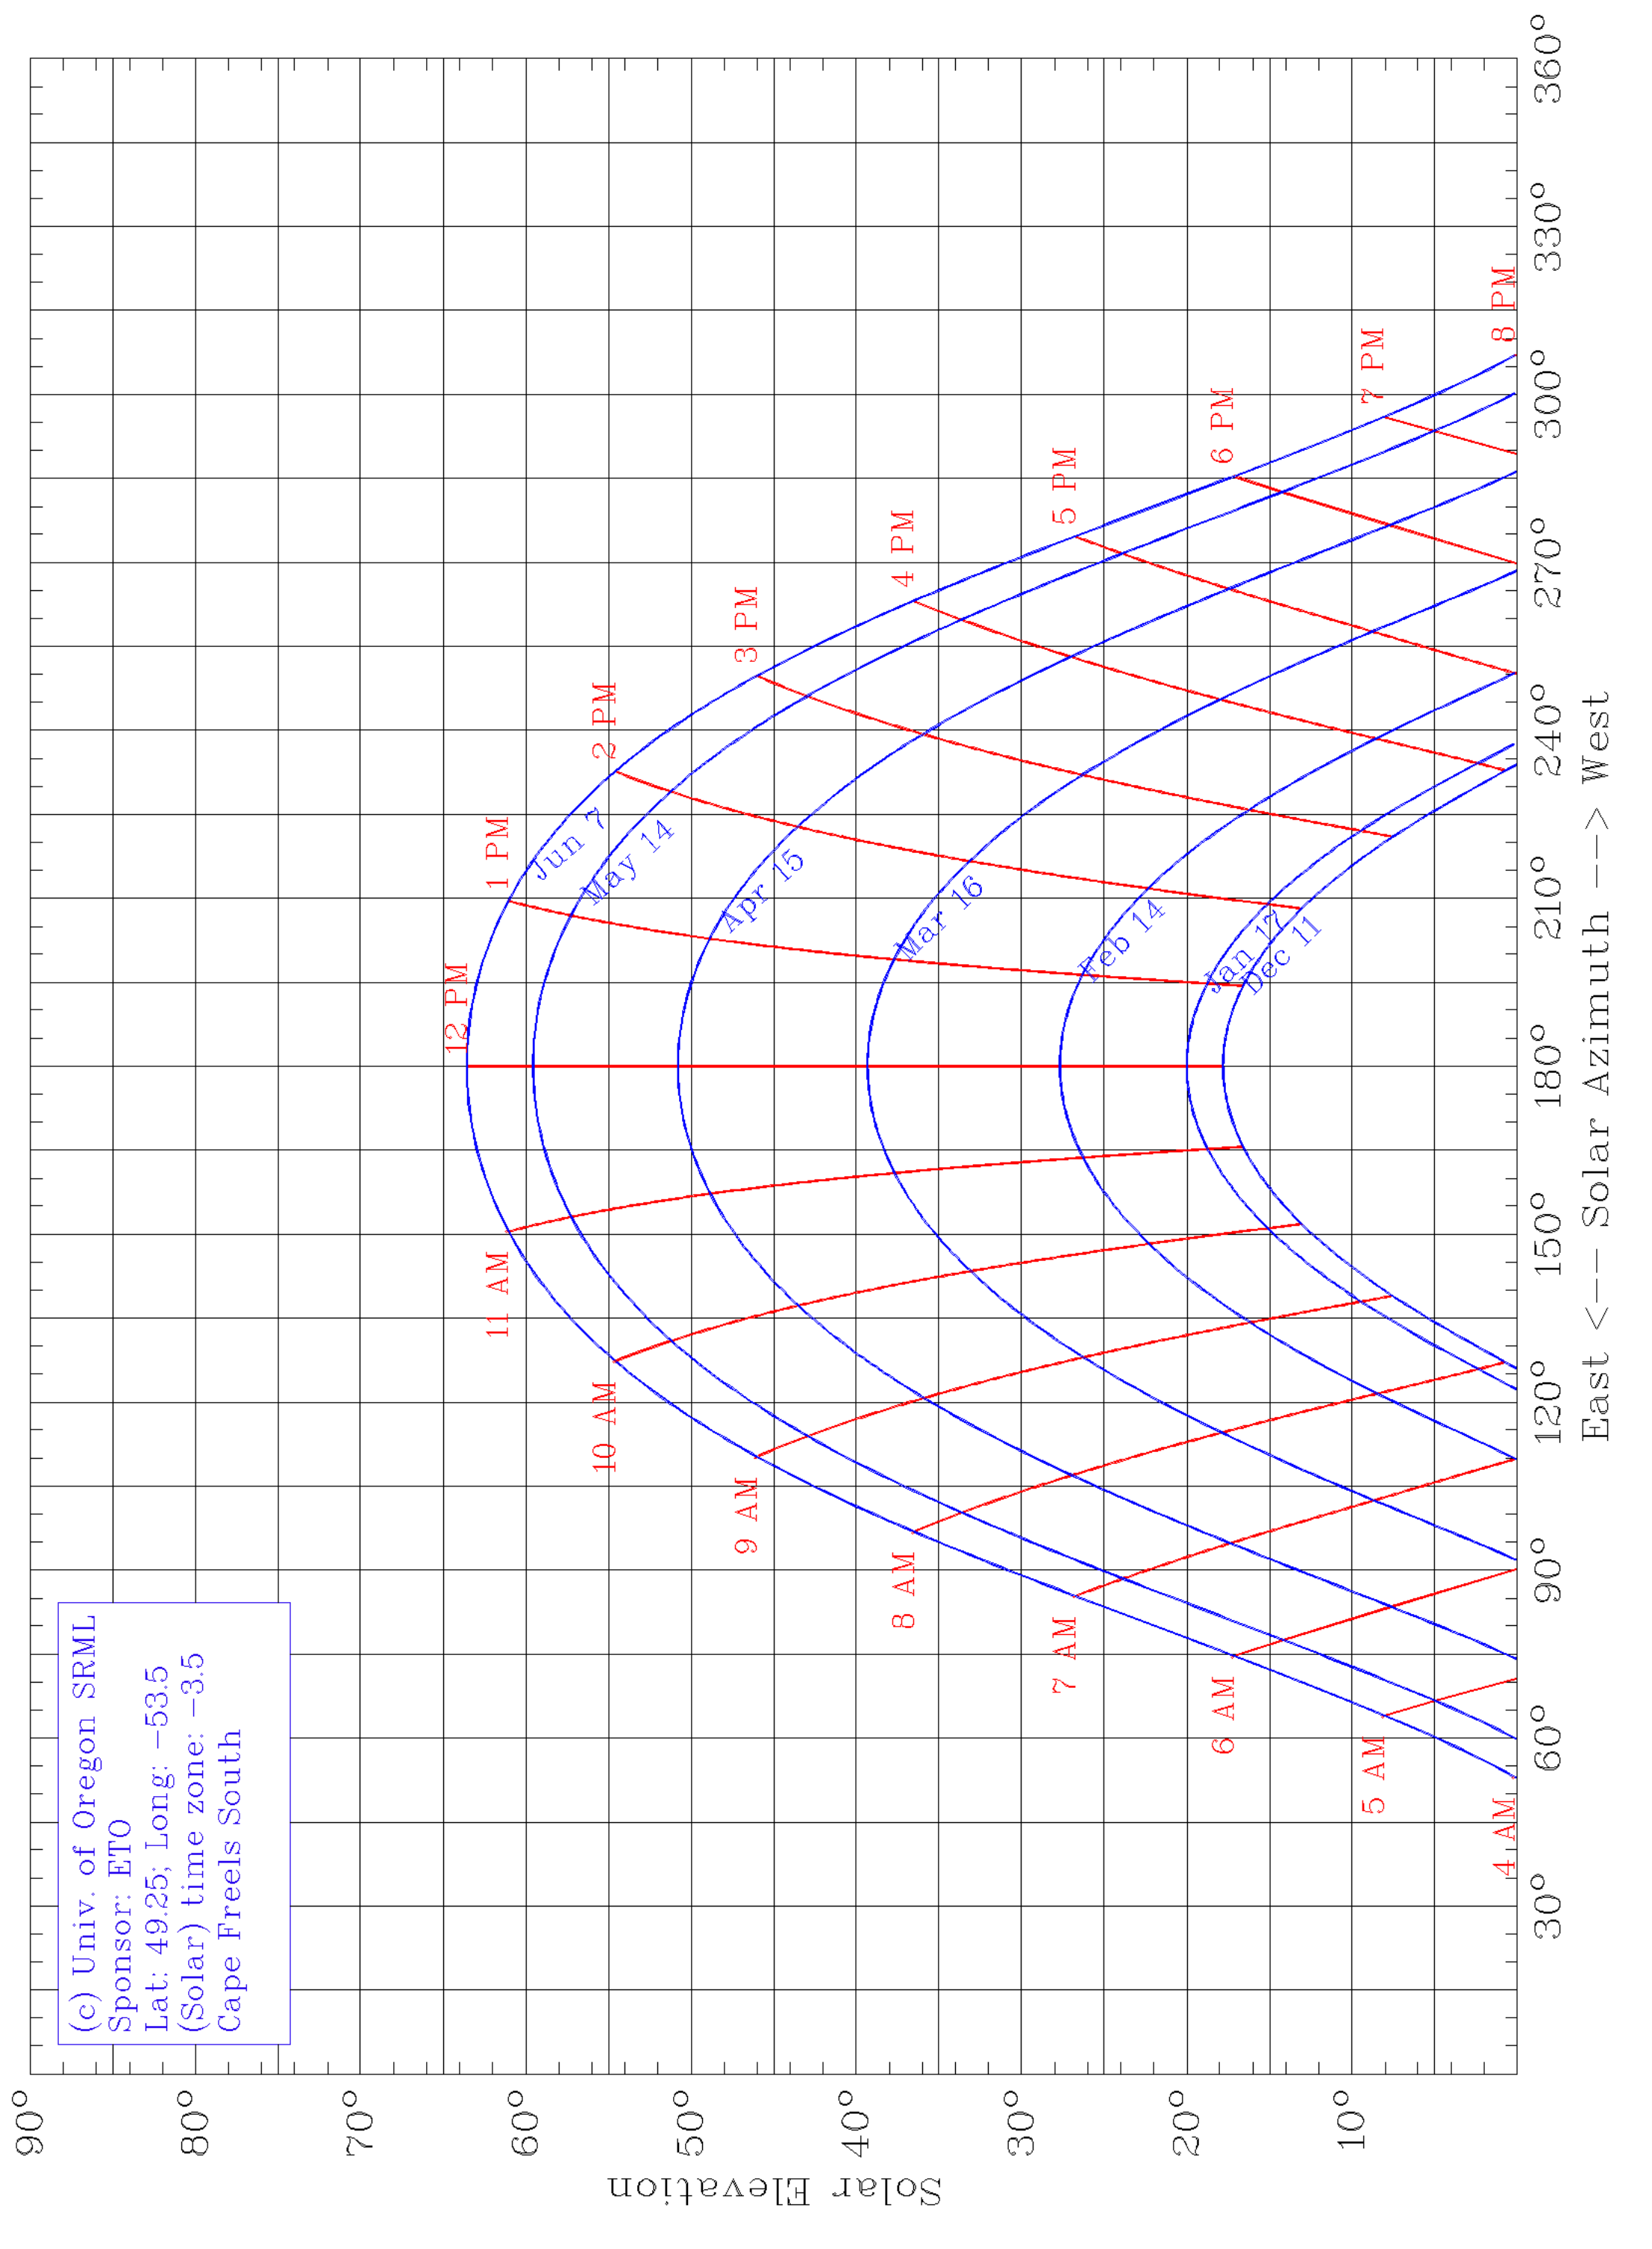

(c) Univ. of Oregon SRML
Sponsor: ETO
Lat: 49.25; Long: -53.5
(Solar) time zone: -3.5
Cape Freels South

East <--- Solar Azimuth ---> West