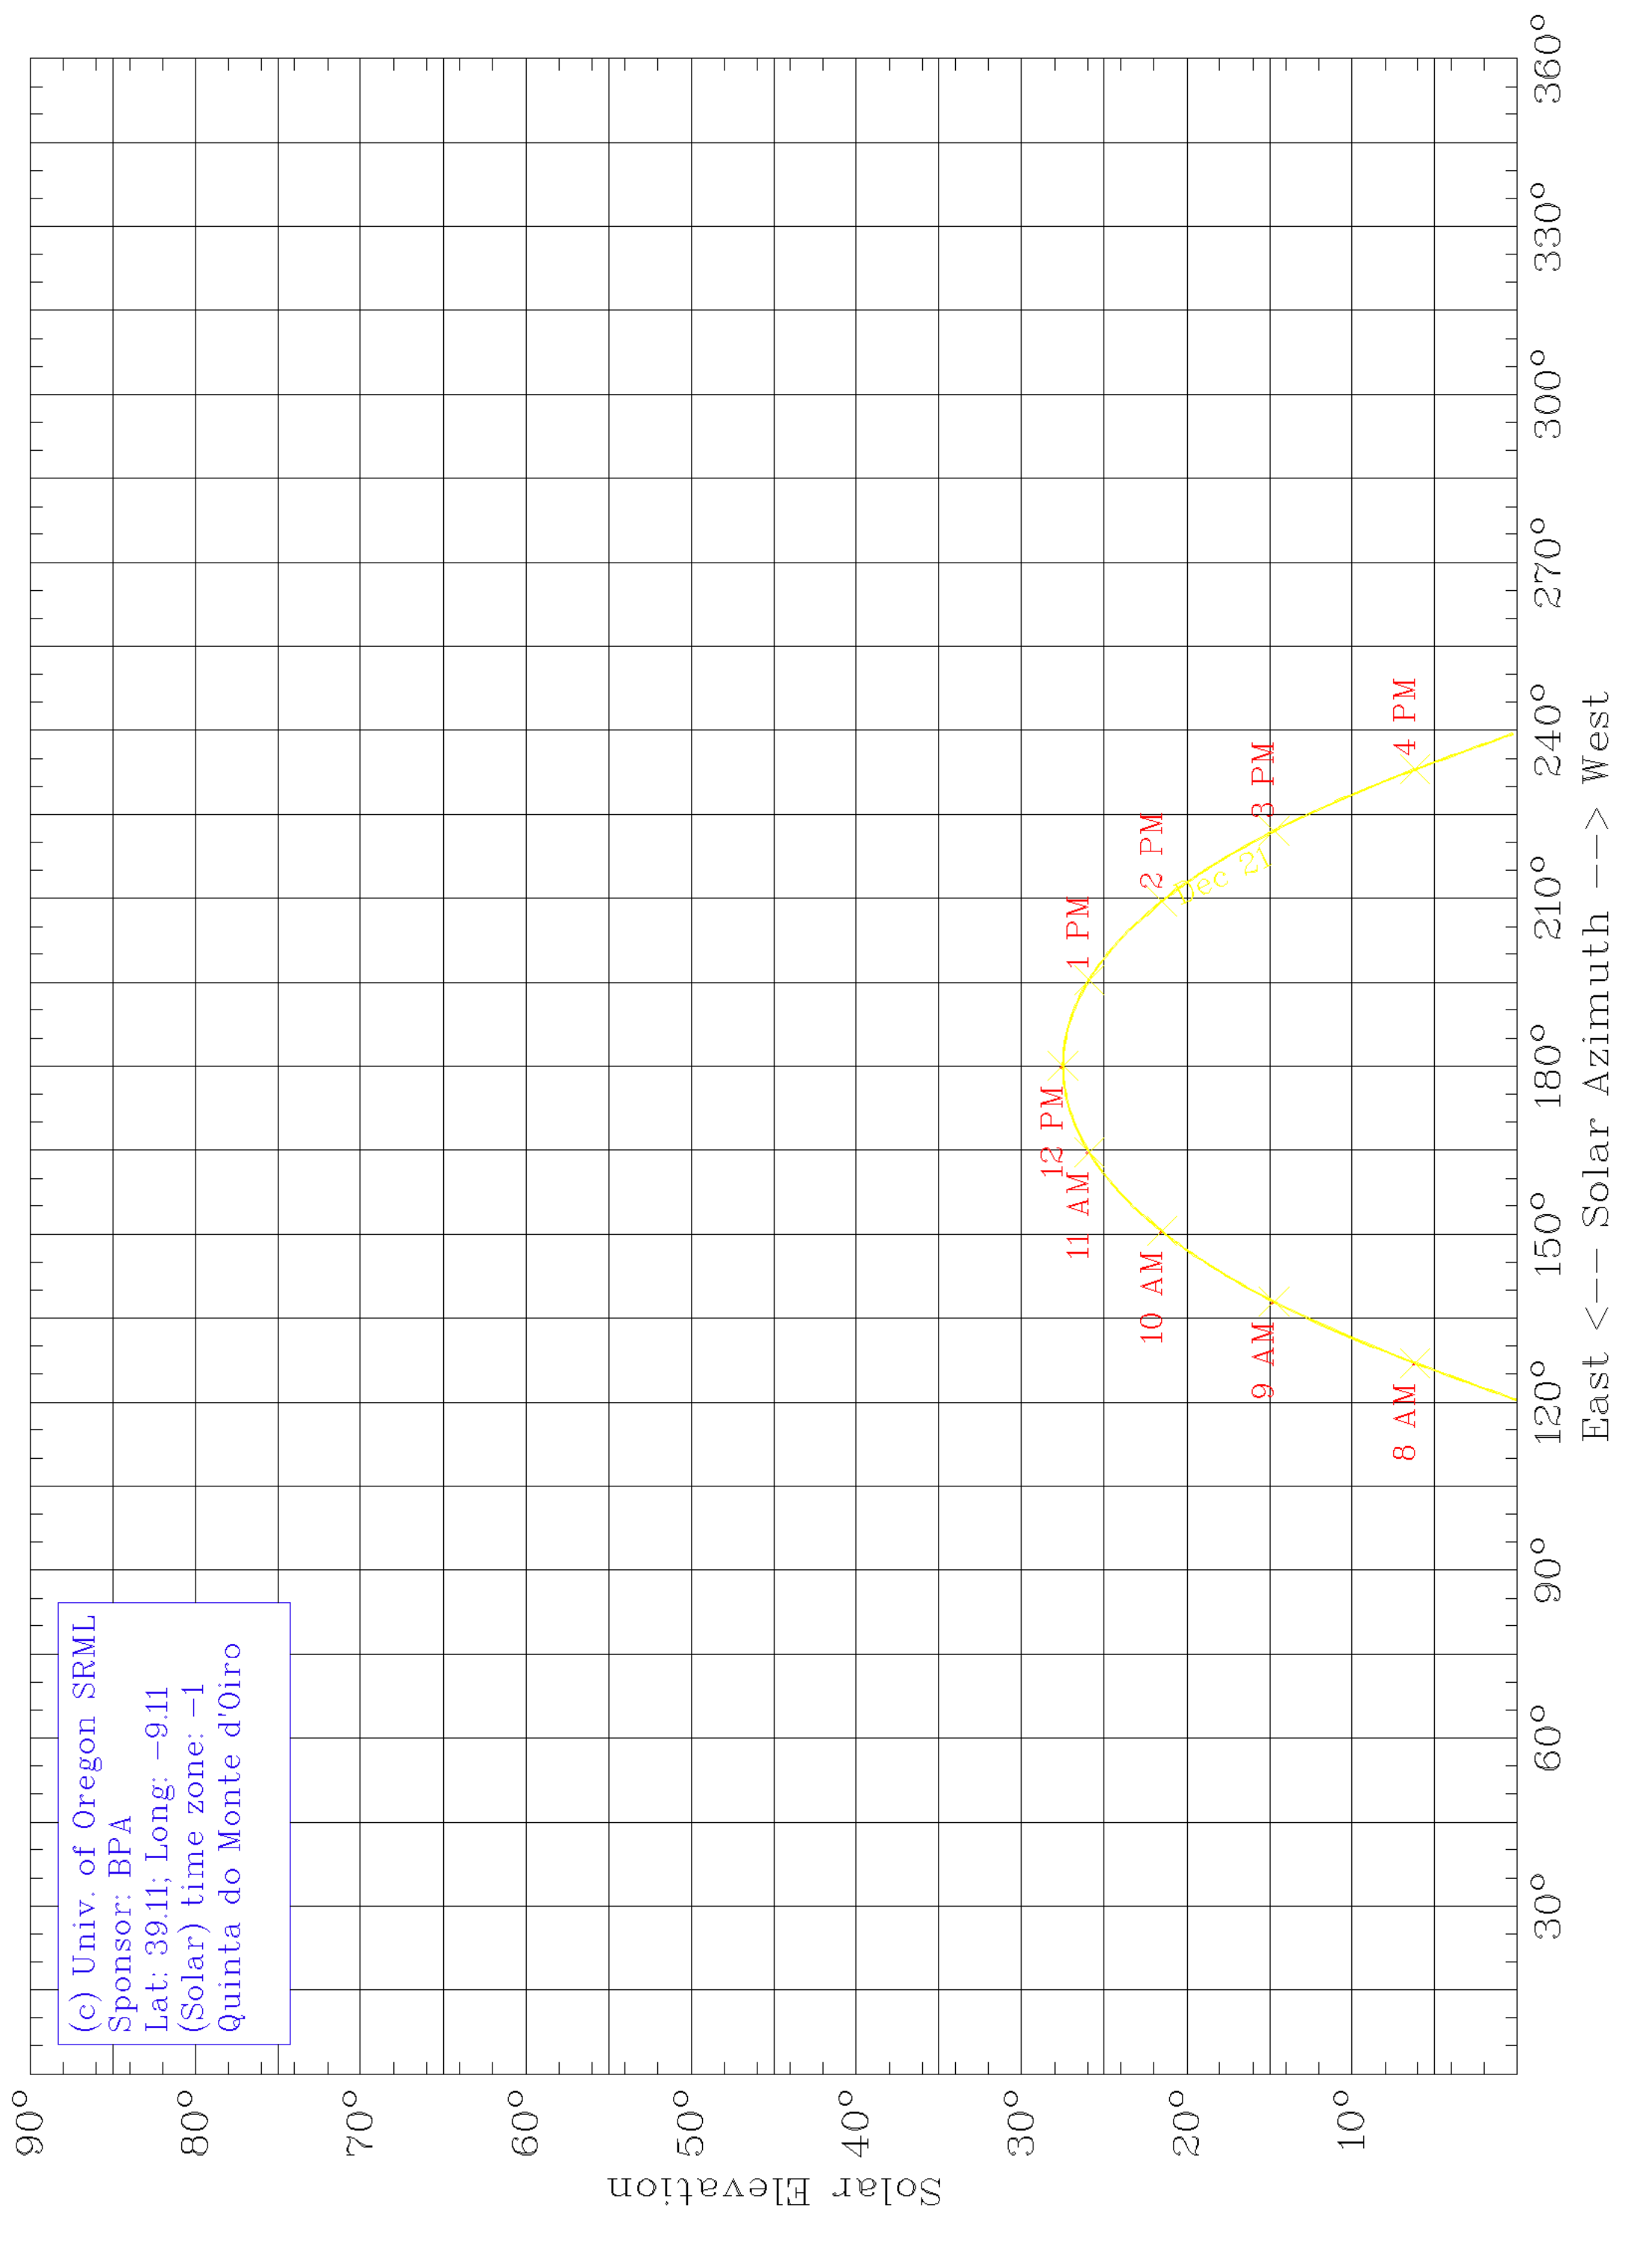

(c) Univ. of Oregon SRML  
Sponsor: BPA  
Lat: 39.11; Long: -9.11  
(Solar) time zone: -1  
Quinta do Monte d'Oiro

East <-- Solar Azimuth --> West