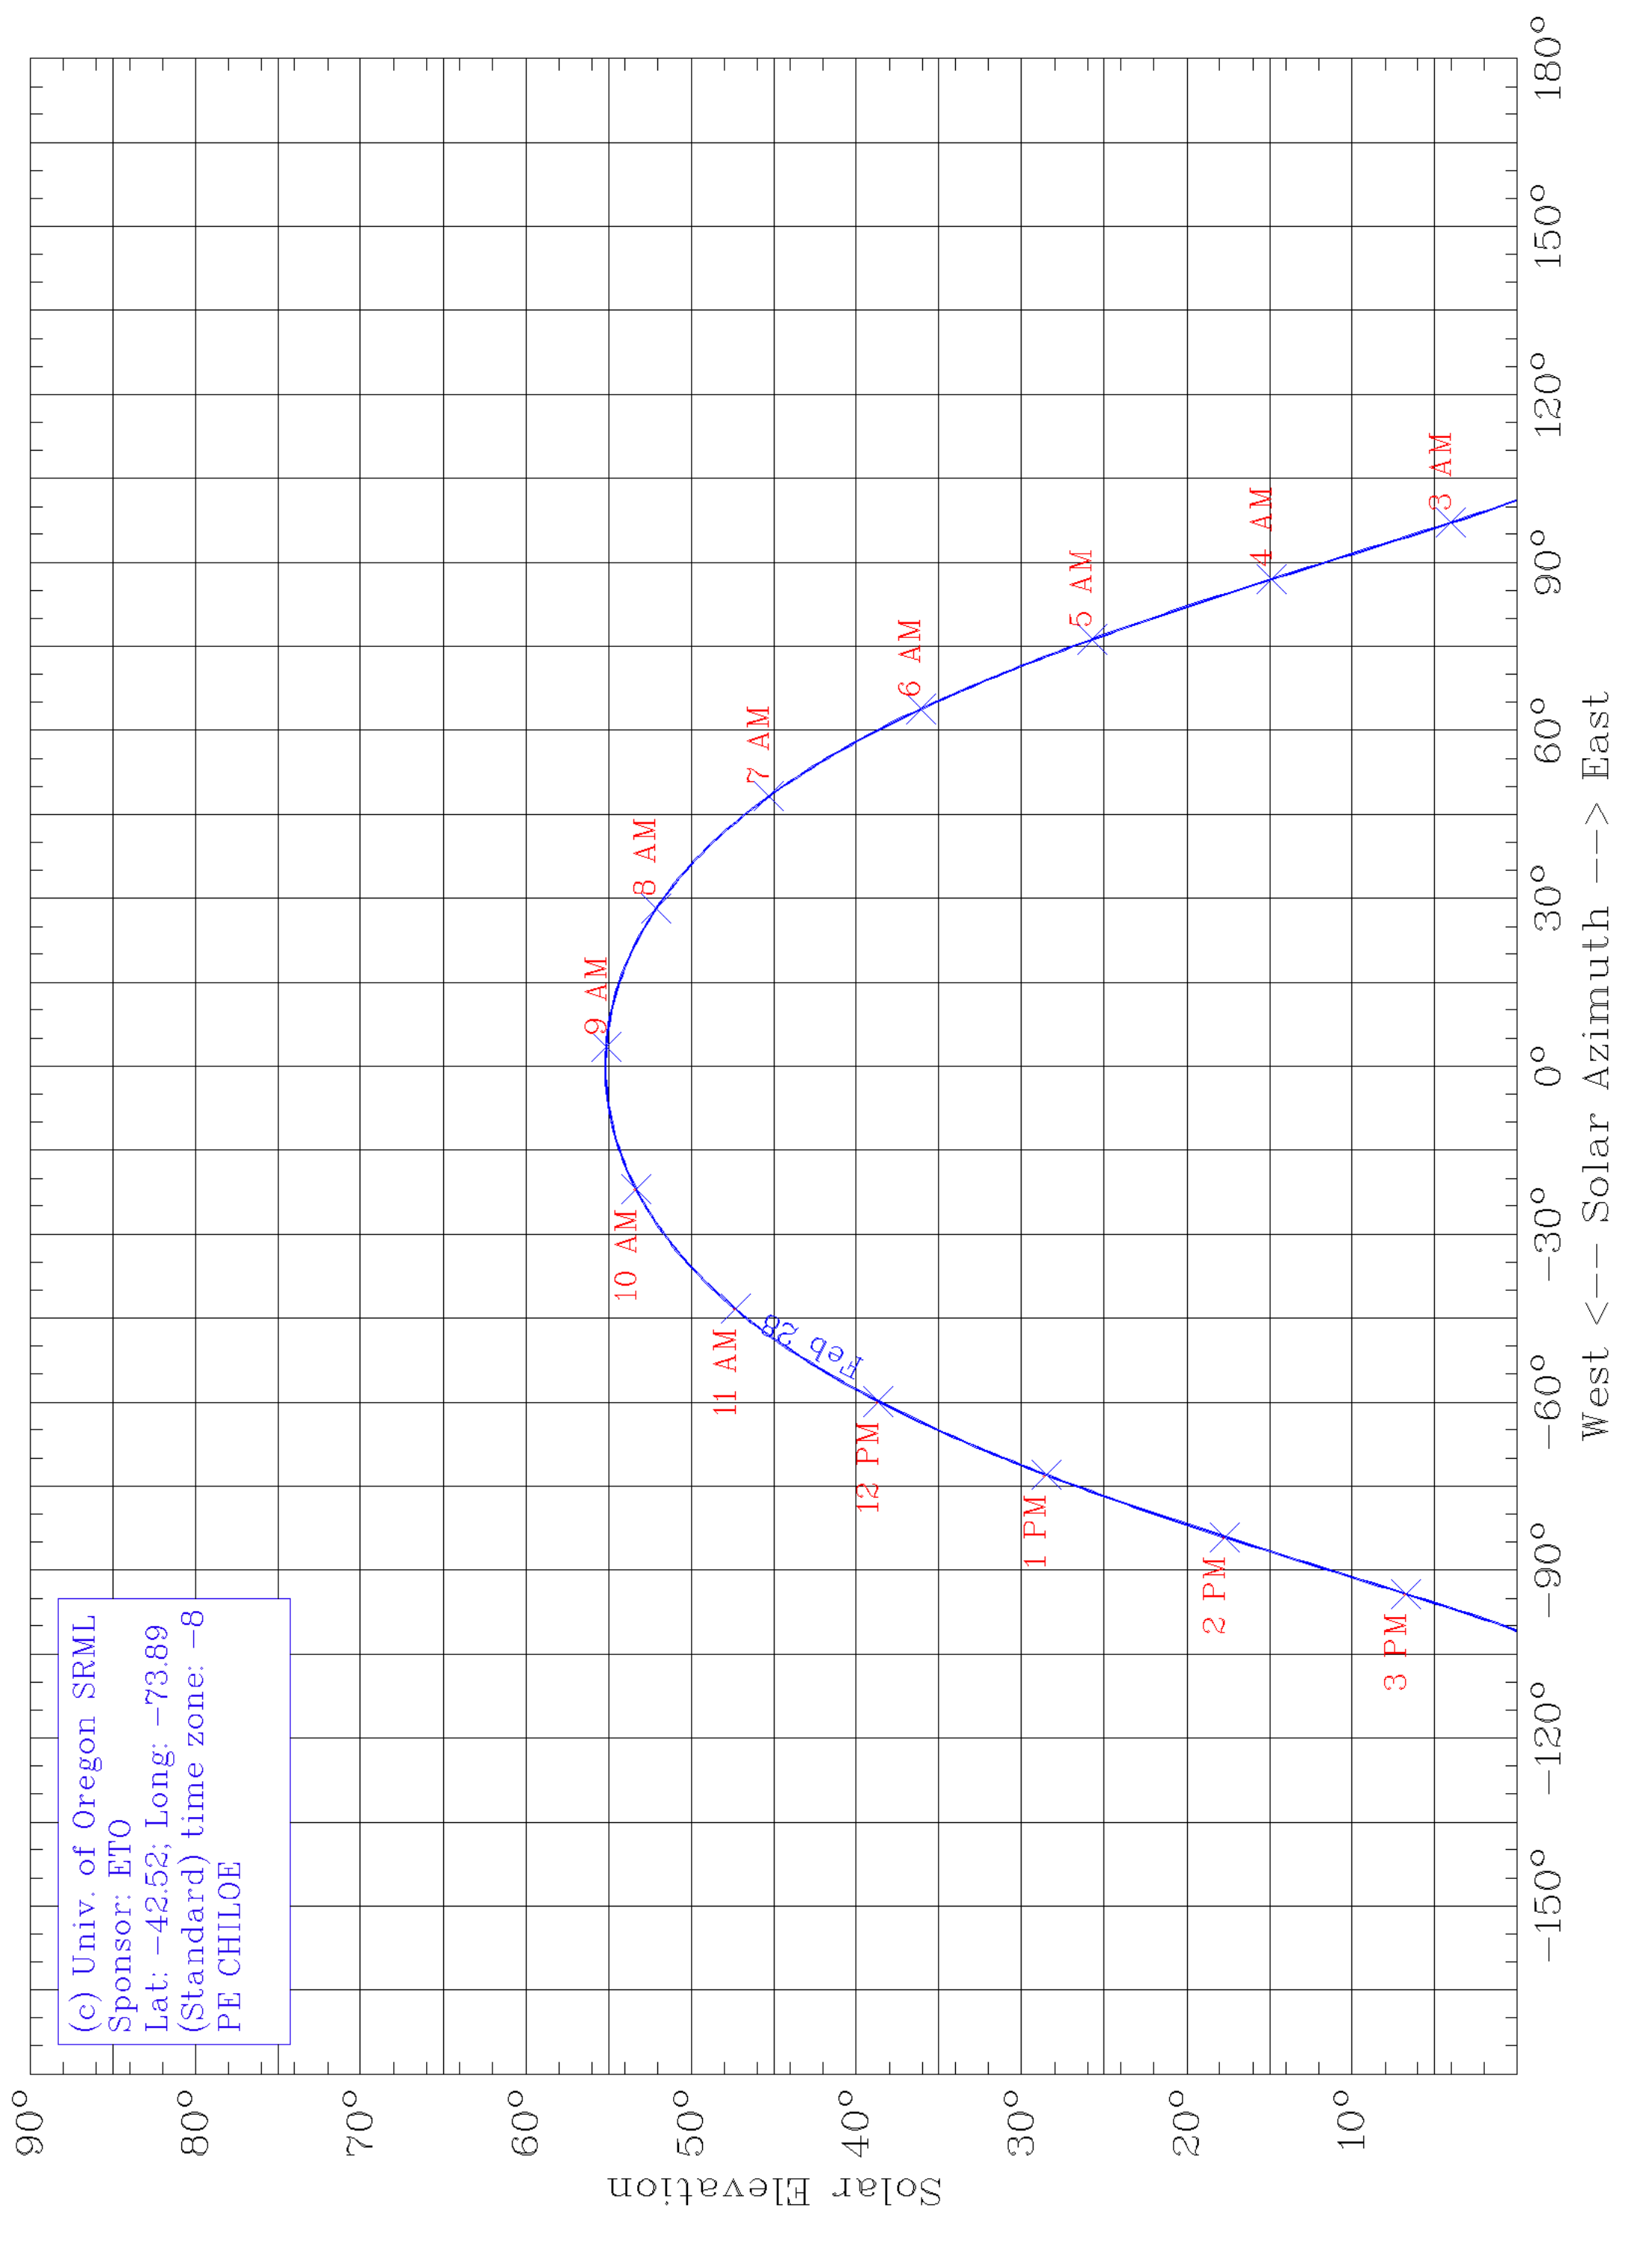

(c) Univ. of Oregon SRML
Sponsor: ETO
Lat: -42.52; Long: -73.89
(Standard) time zone: -8
PE CHILOE

West <-- Solar Azimuth --> East