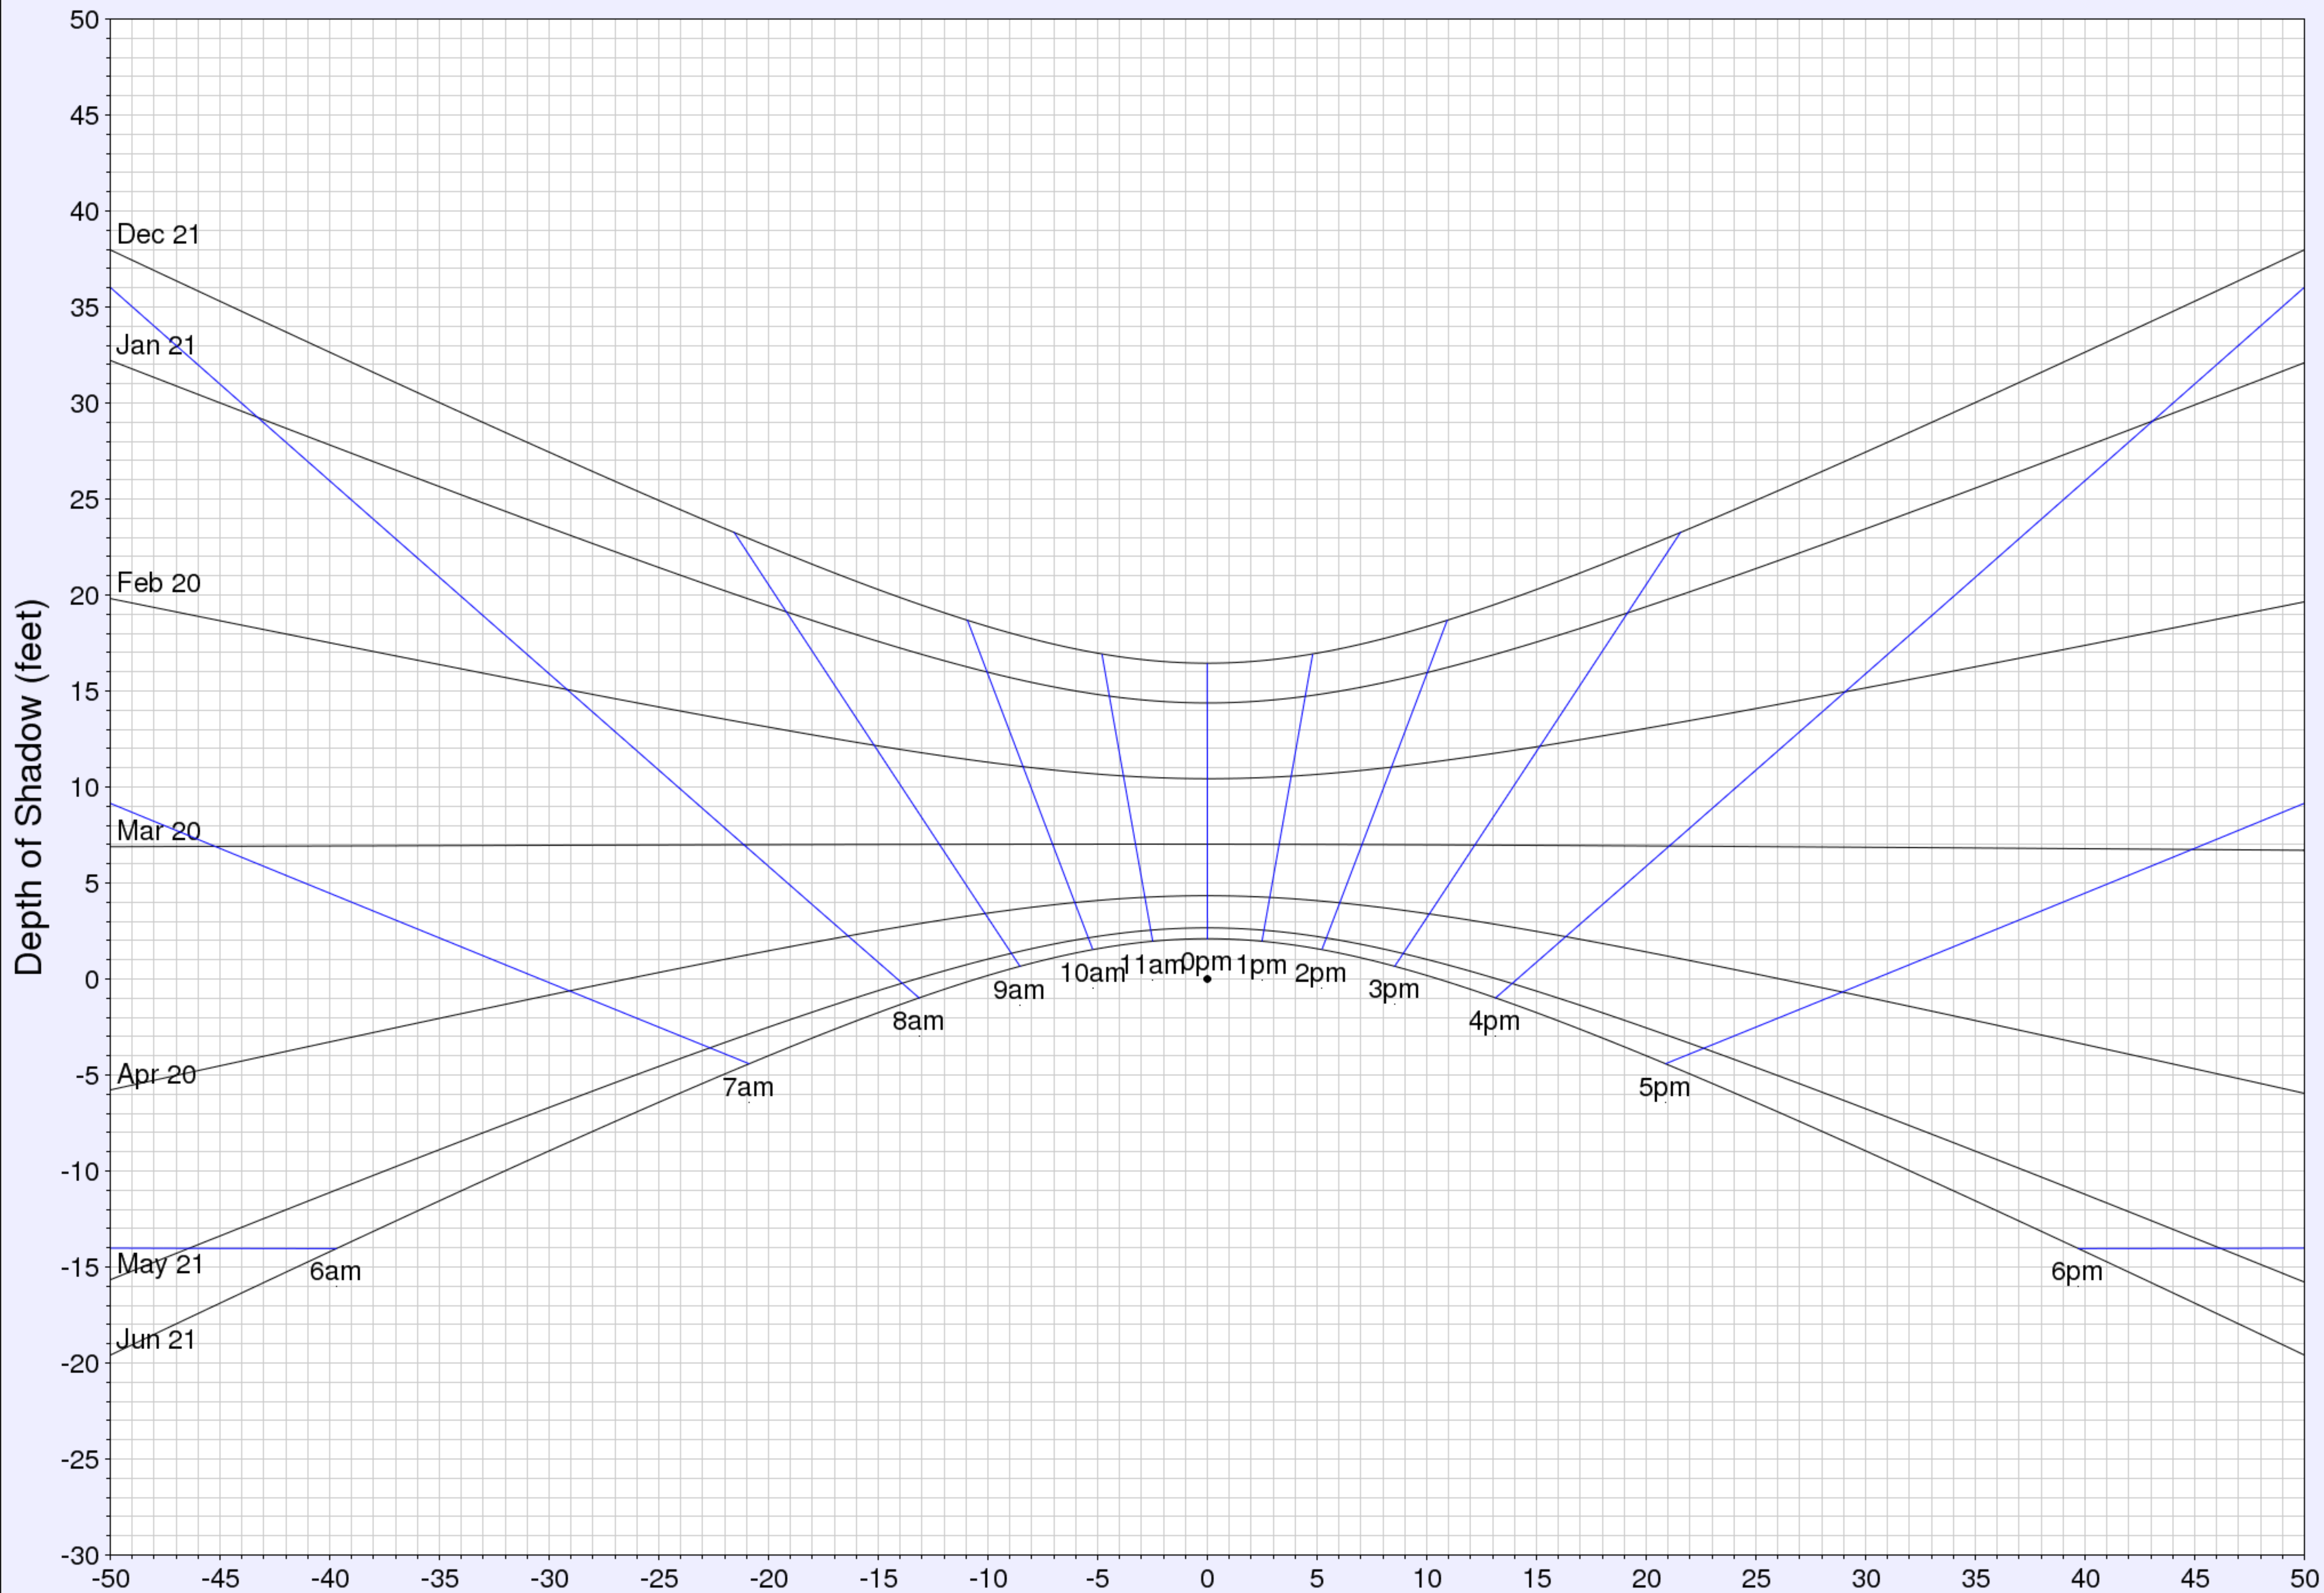

Extent of shadow for a 10.0 ft pole

(c) UO Solar Radiation Monitoring Lab
Sponsor: BPA
San Luis Obispo, CA 93405

West <-- Horizontal Distance (feet) --> East

Latitude: 35.29
Longitude: -120.68
Time zone: UTC-8
Hour lines indicate local solar time.