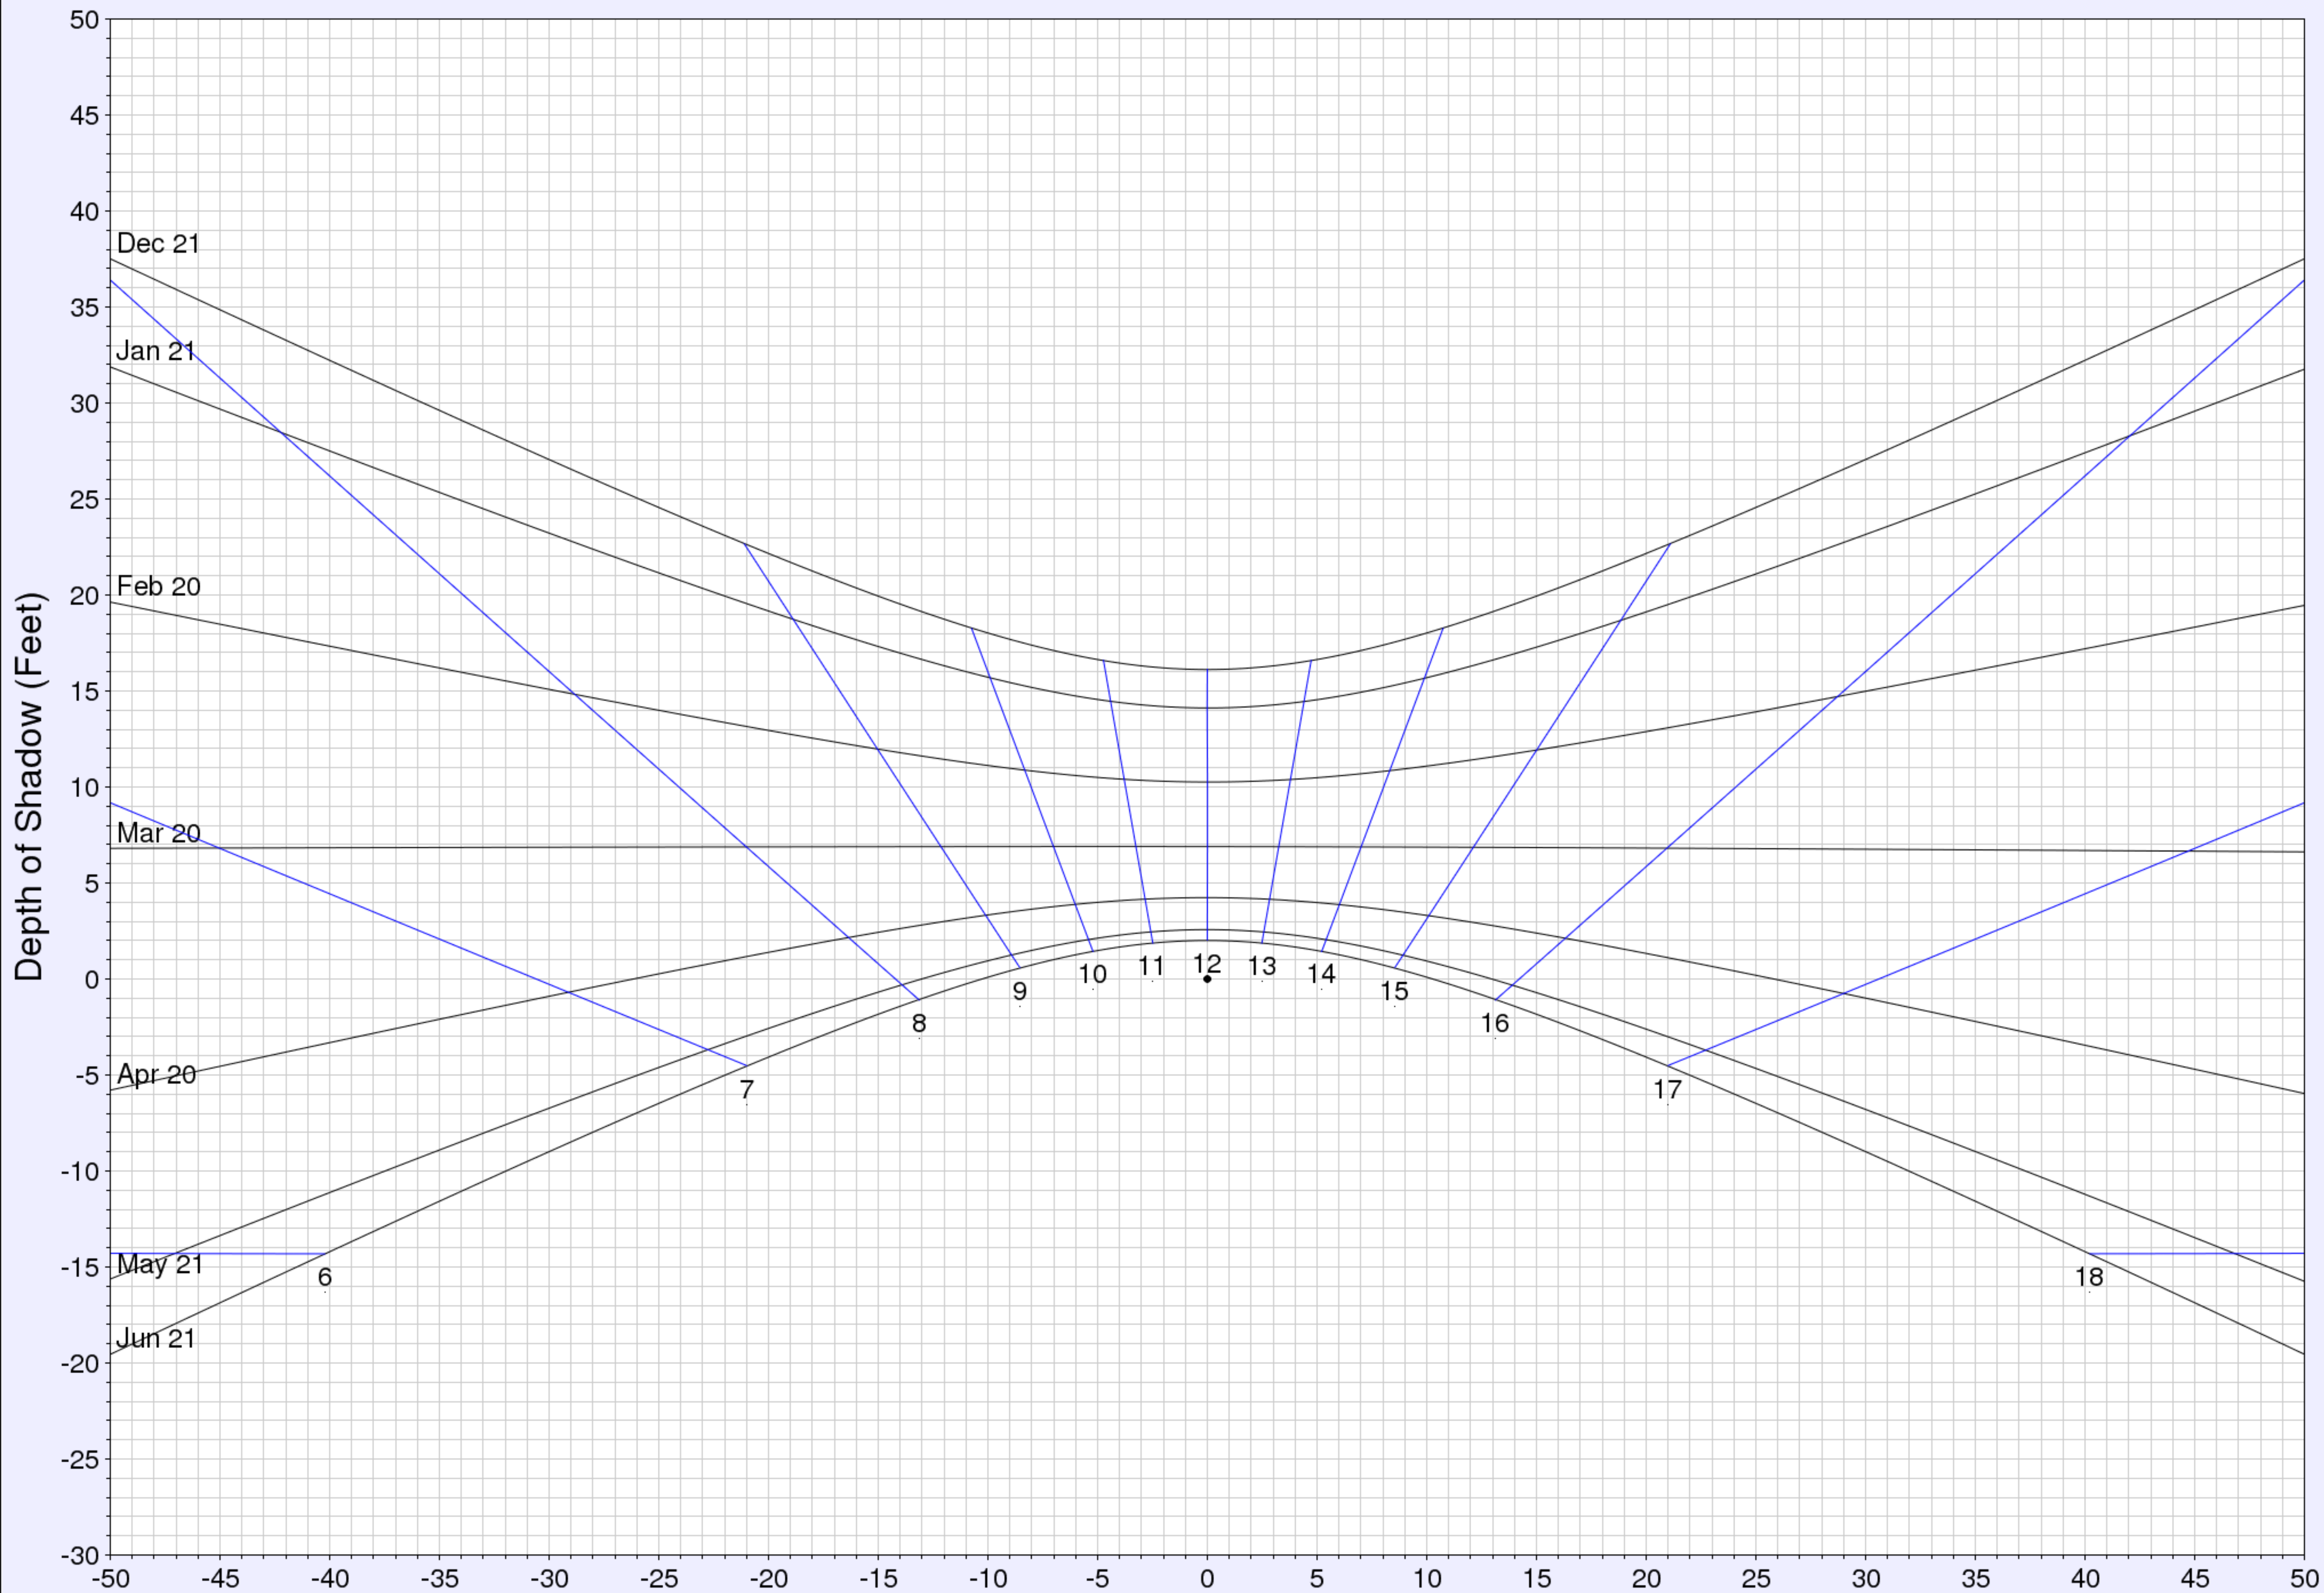

Extent of shadow for a 10.0 Feet pole

(c) UO Solar Radiation Monitoring Lab
Sponsor: ETO

West <-- Horizontal Distance (Feet) --> East

Latitude: 34.77
Longitude: -79.32
Time zone: UTC-5
Hour lines indicate local solar time.