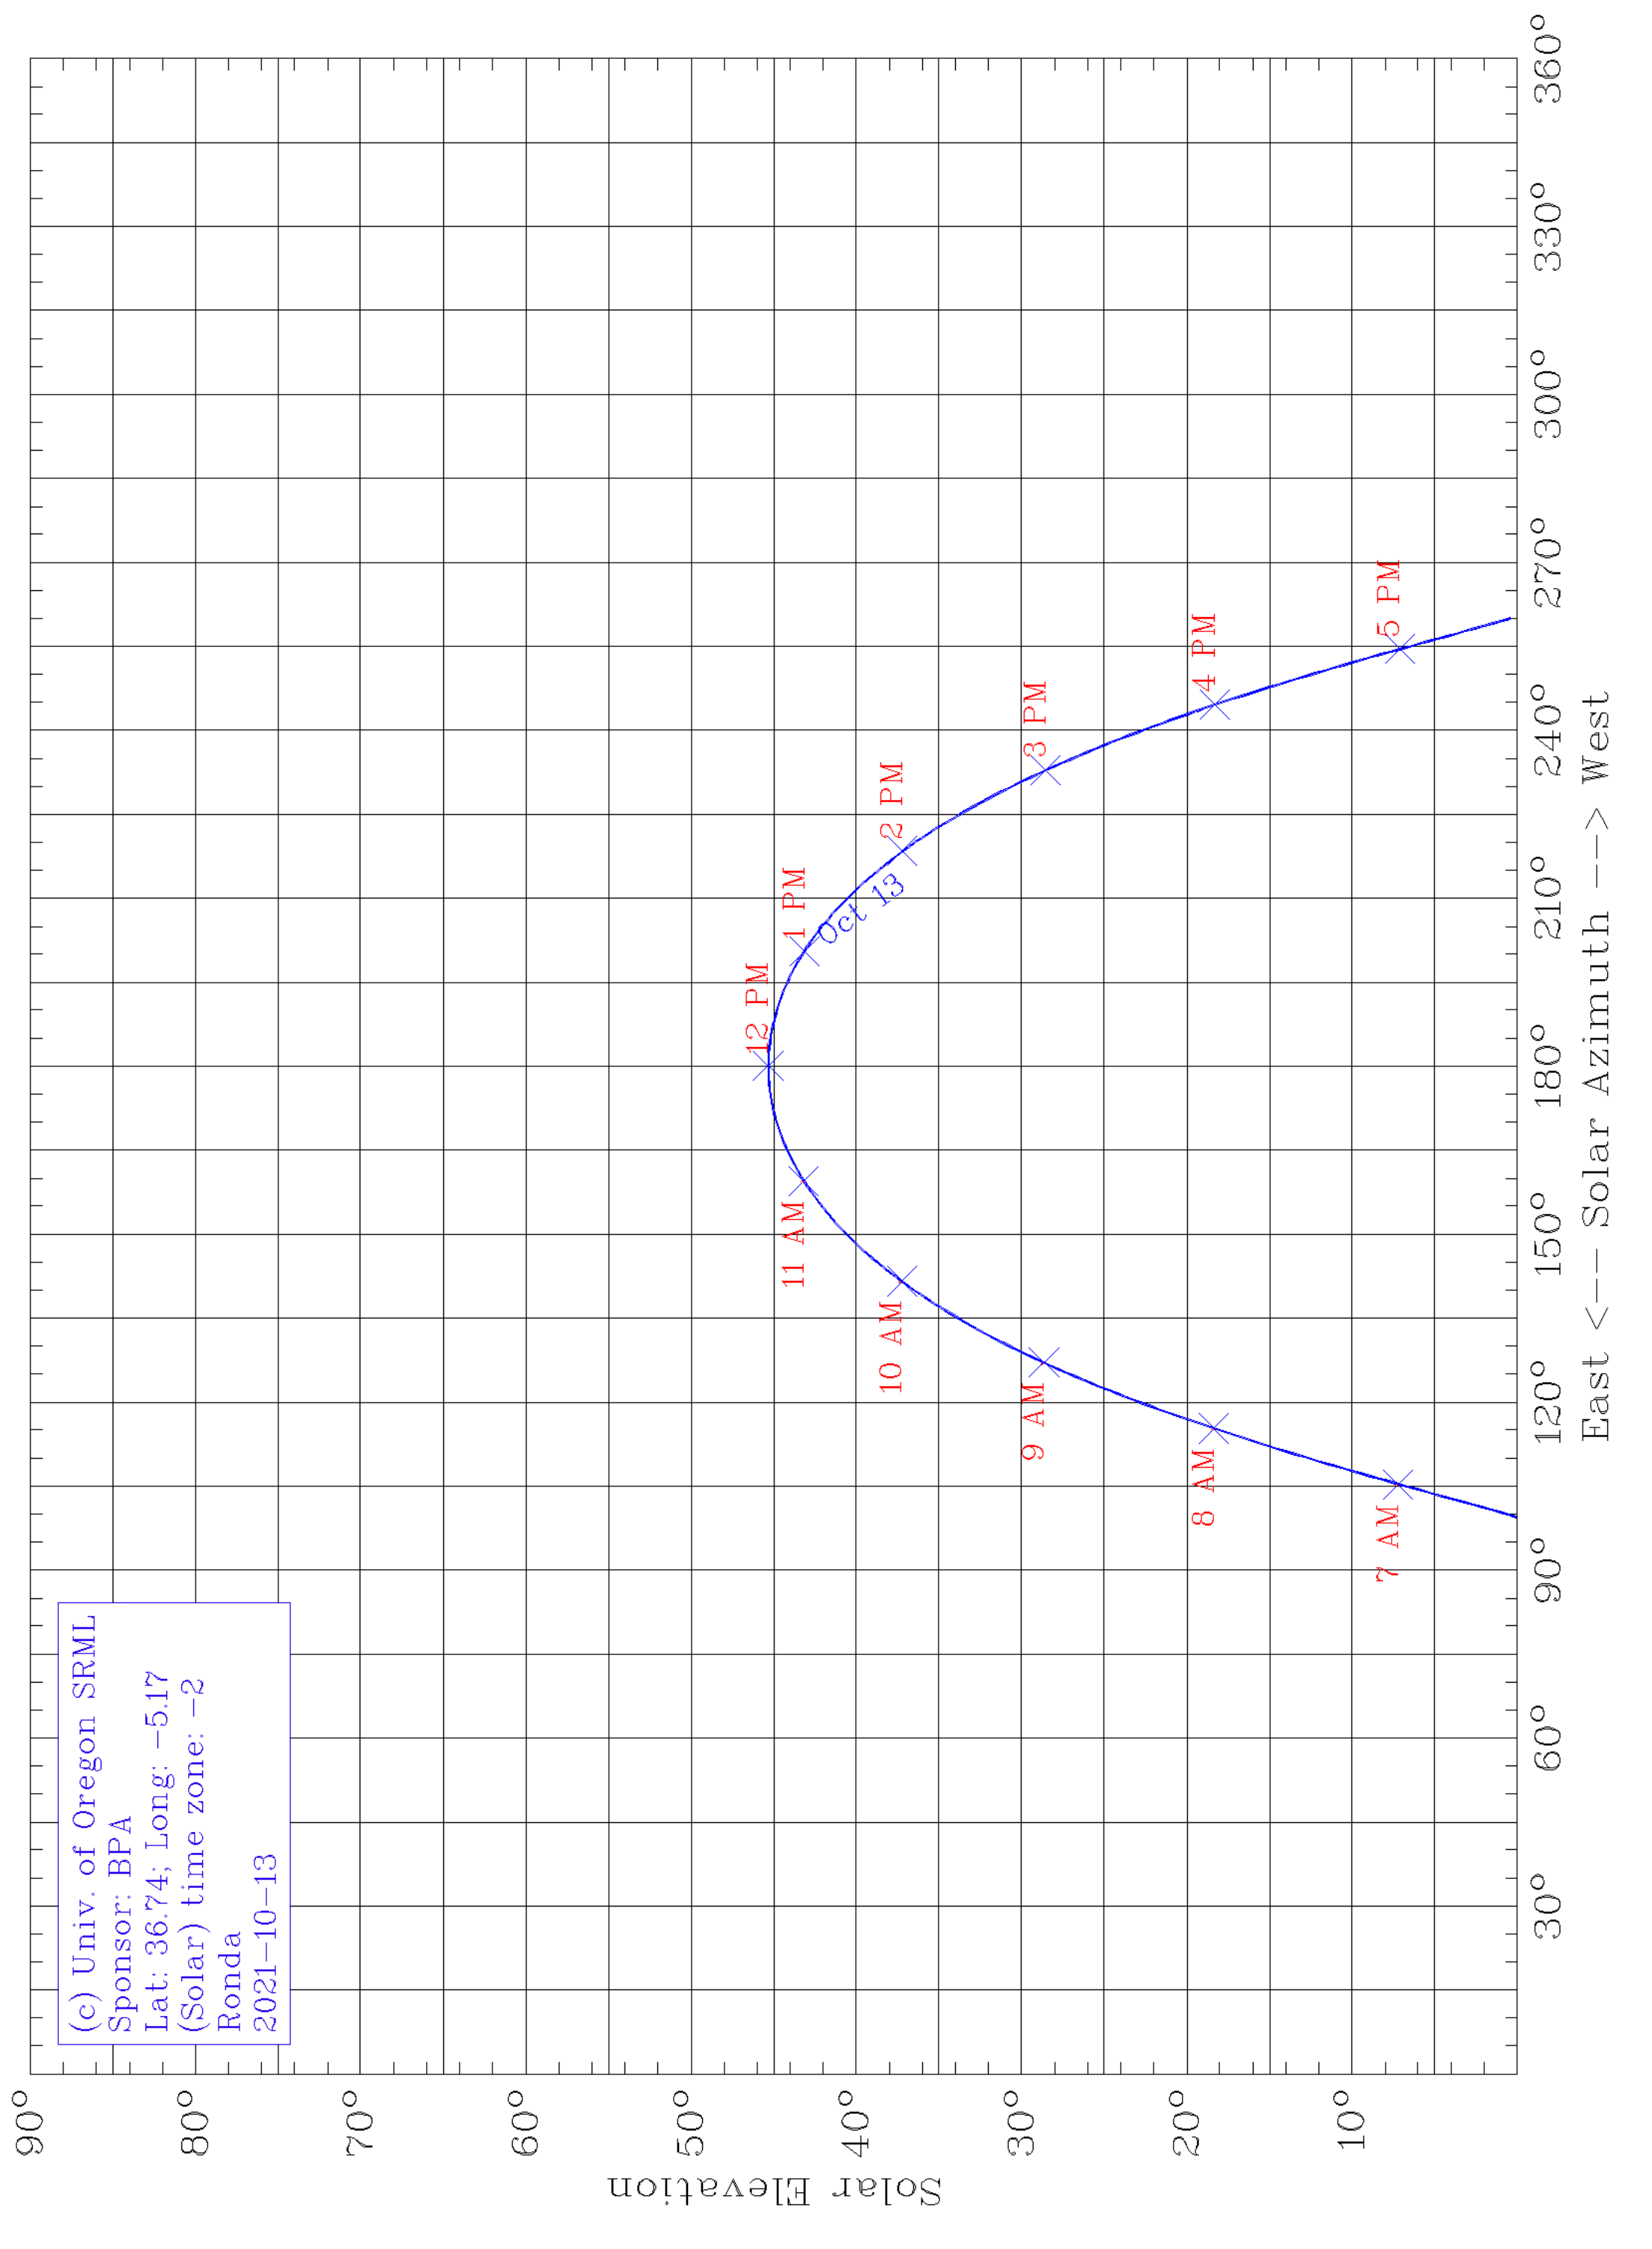

(c) Univ. of Oregon SRML  
Sponsor: BPA  
Lat: 36.74; Long: -5.17  
(Solar) time zone: -2  
Ronda  
2021-10-13

East <--- Solar Azimuth ---> West