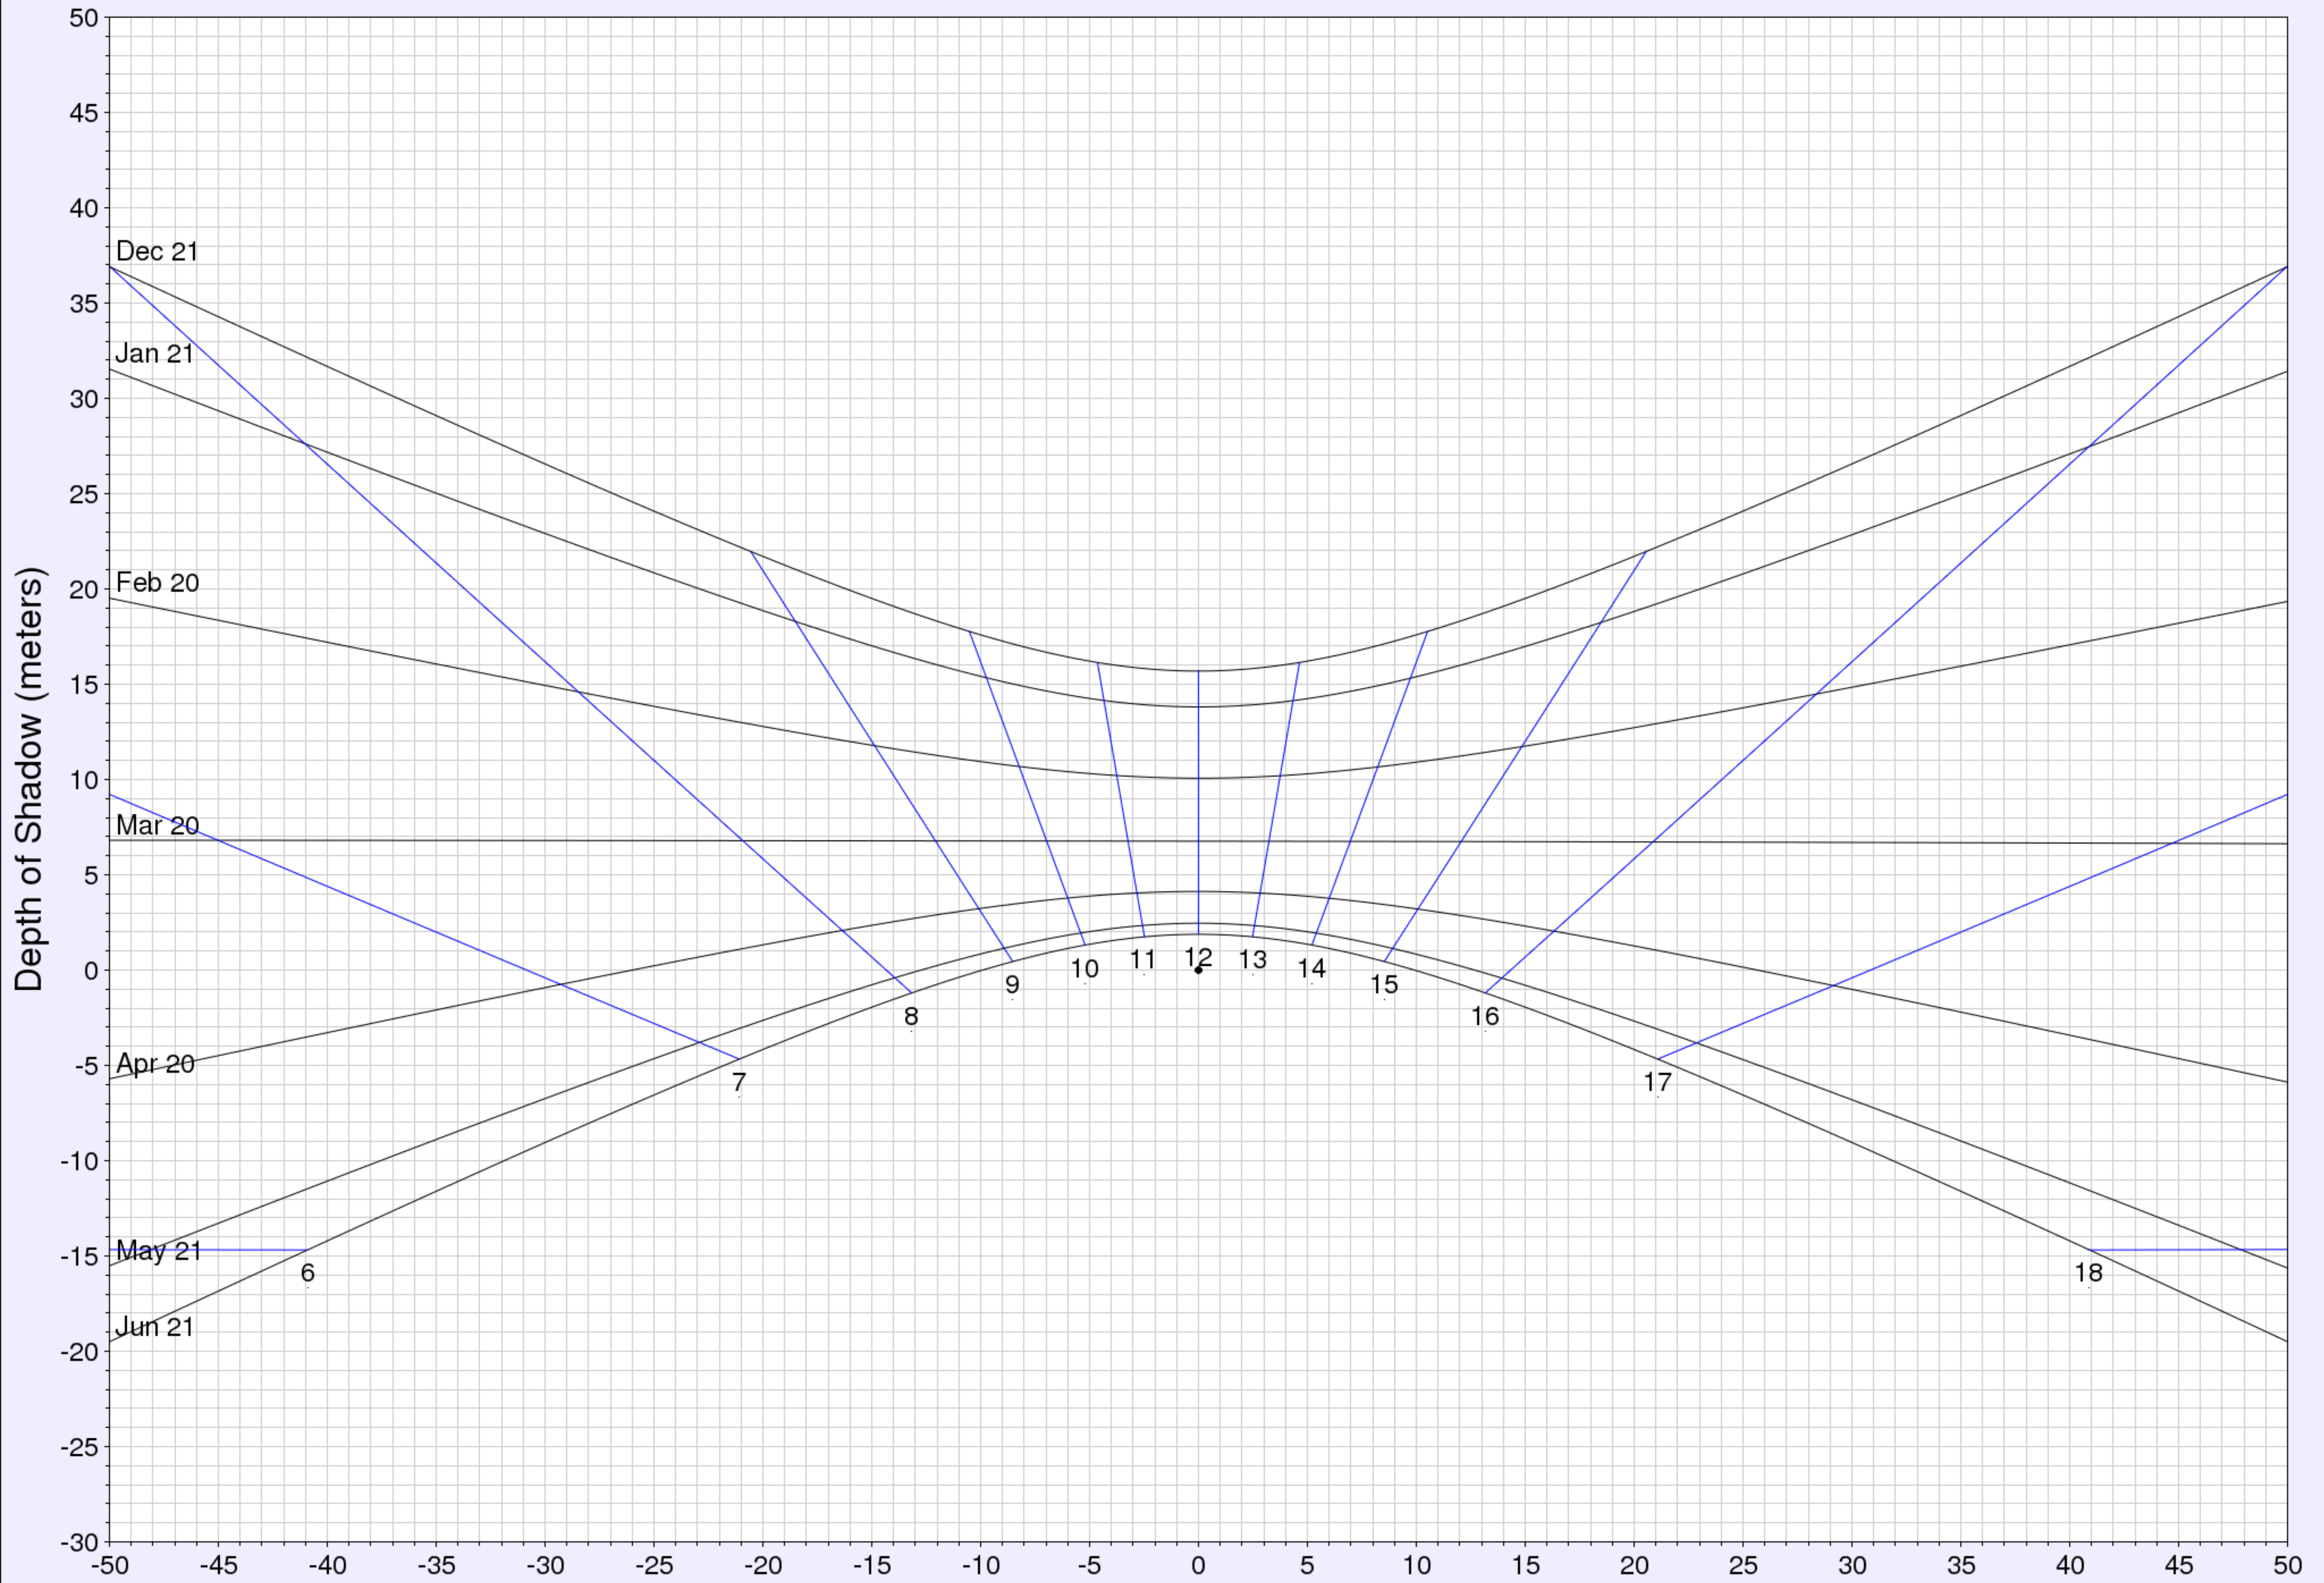

Extent of shadow for a 10.0 m pole

(c) UO Solar Radiation Monitoring Lab
Sponsor: ETO

West <-- Horizontal Distance (meters) --> East

Latitude: 34.08
Longitude: 74.8
Time zone: UTC5.5
Hour lines indicate local solar time.