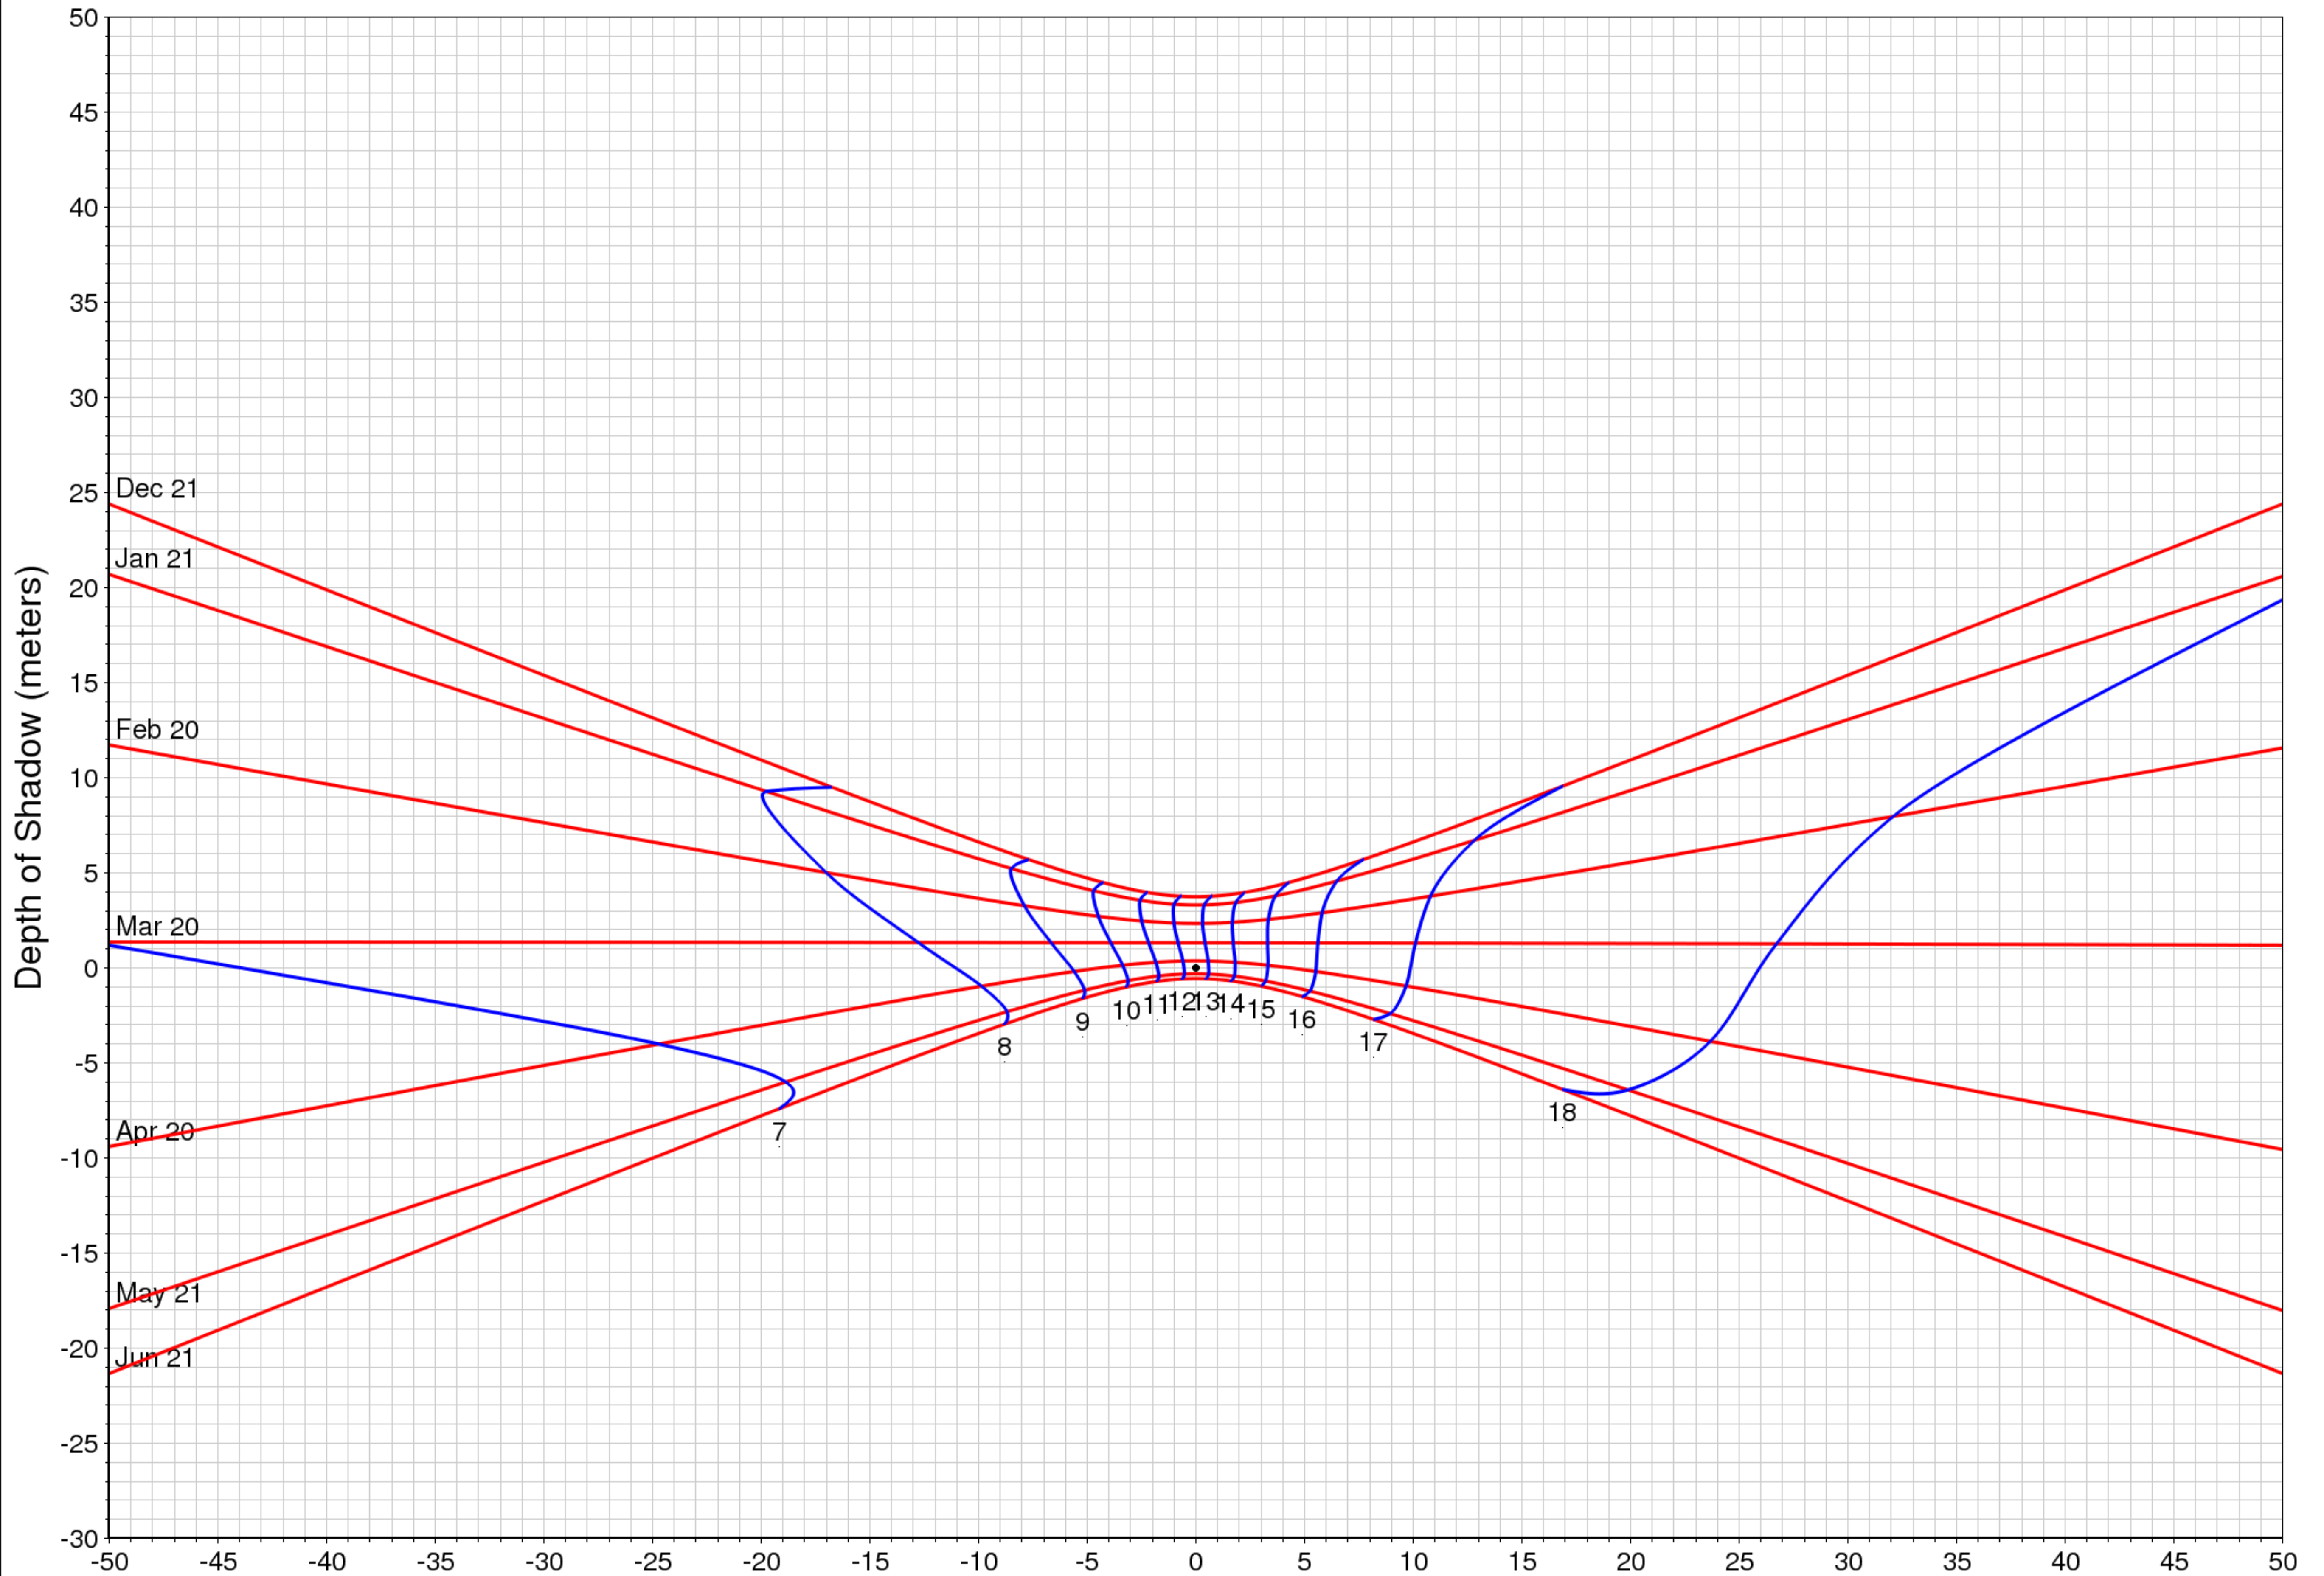

# Extent of shadow for a 4.5 m pole

(c) UO Solar Radiation Monitoring Lab  
Sponsor: ETO

West <-- Horizontal Distance (meters) --> East

Latitude: 16.32  
Longitude: 74.51  
Time zone: UTC5.5  
Hour lines indicate local standard time.