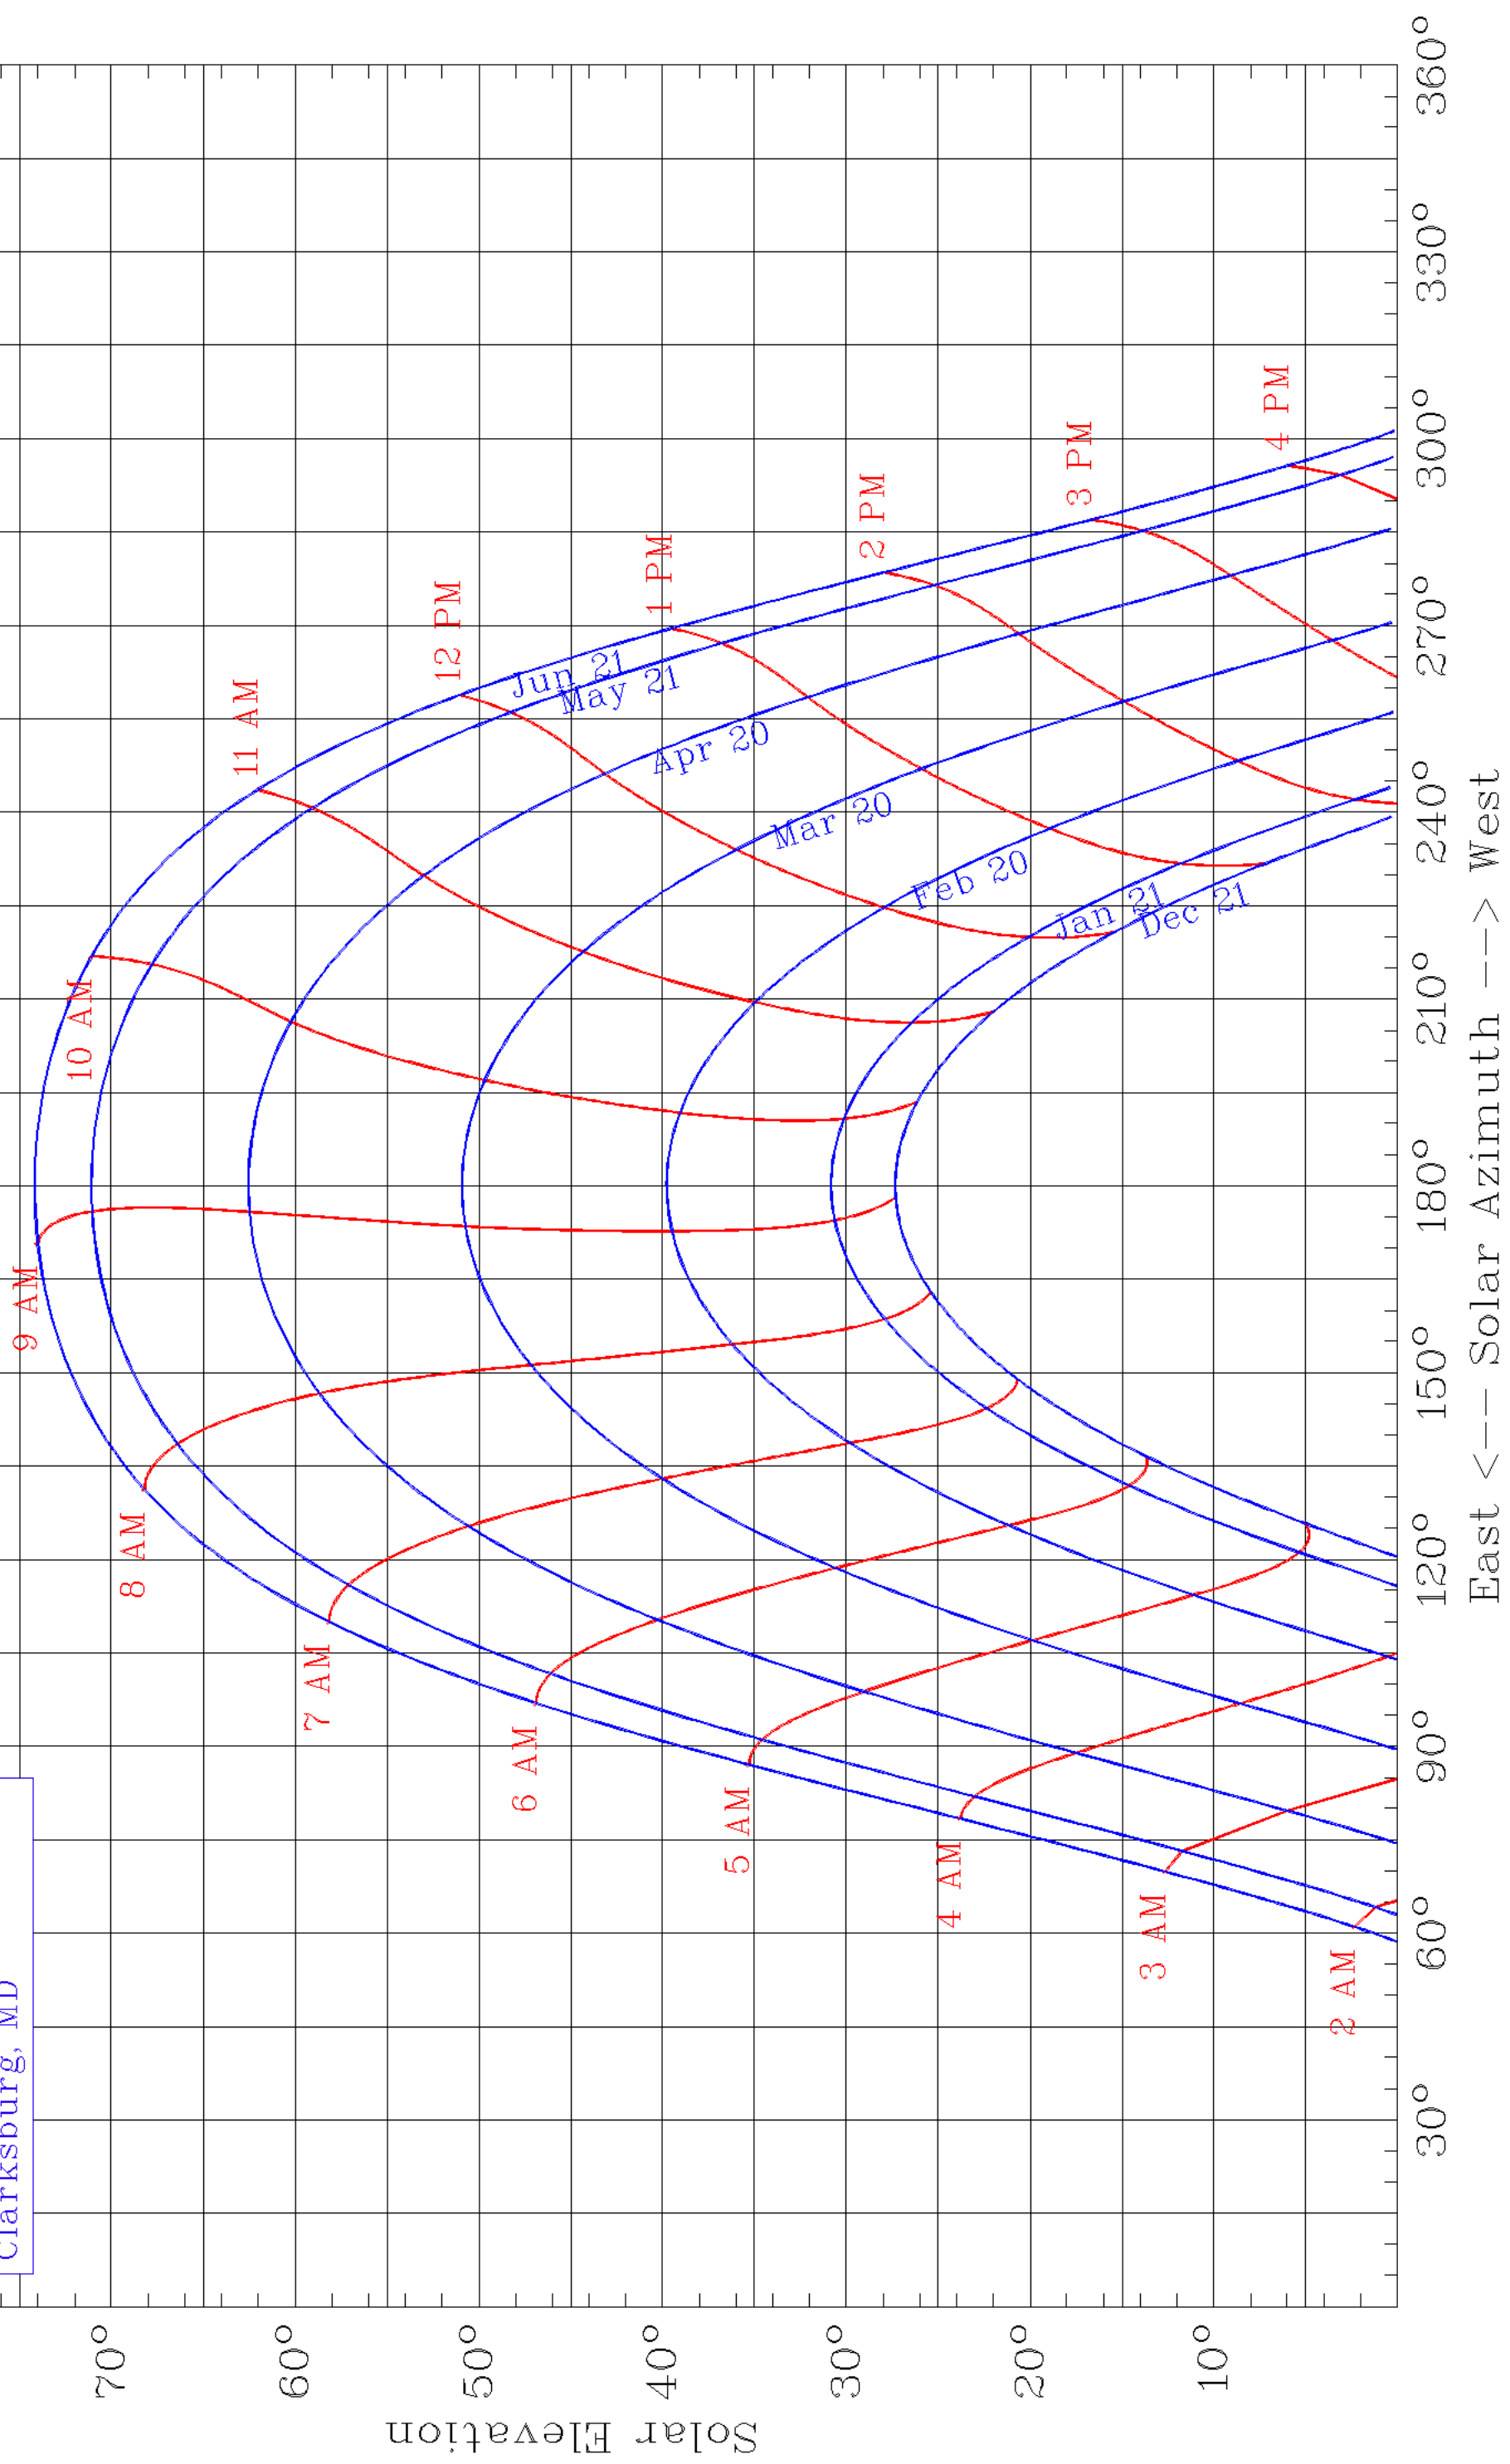

(c) Univ. of Oregon SRML
Sponsor: BPA
Lat: 39.26; Long: -77.27
(Standard) time zone: -8
Sun Chart for
Clarksburg, MD

East <--- Solar Azimuth ---> West