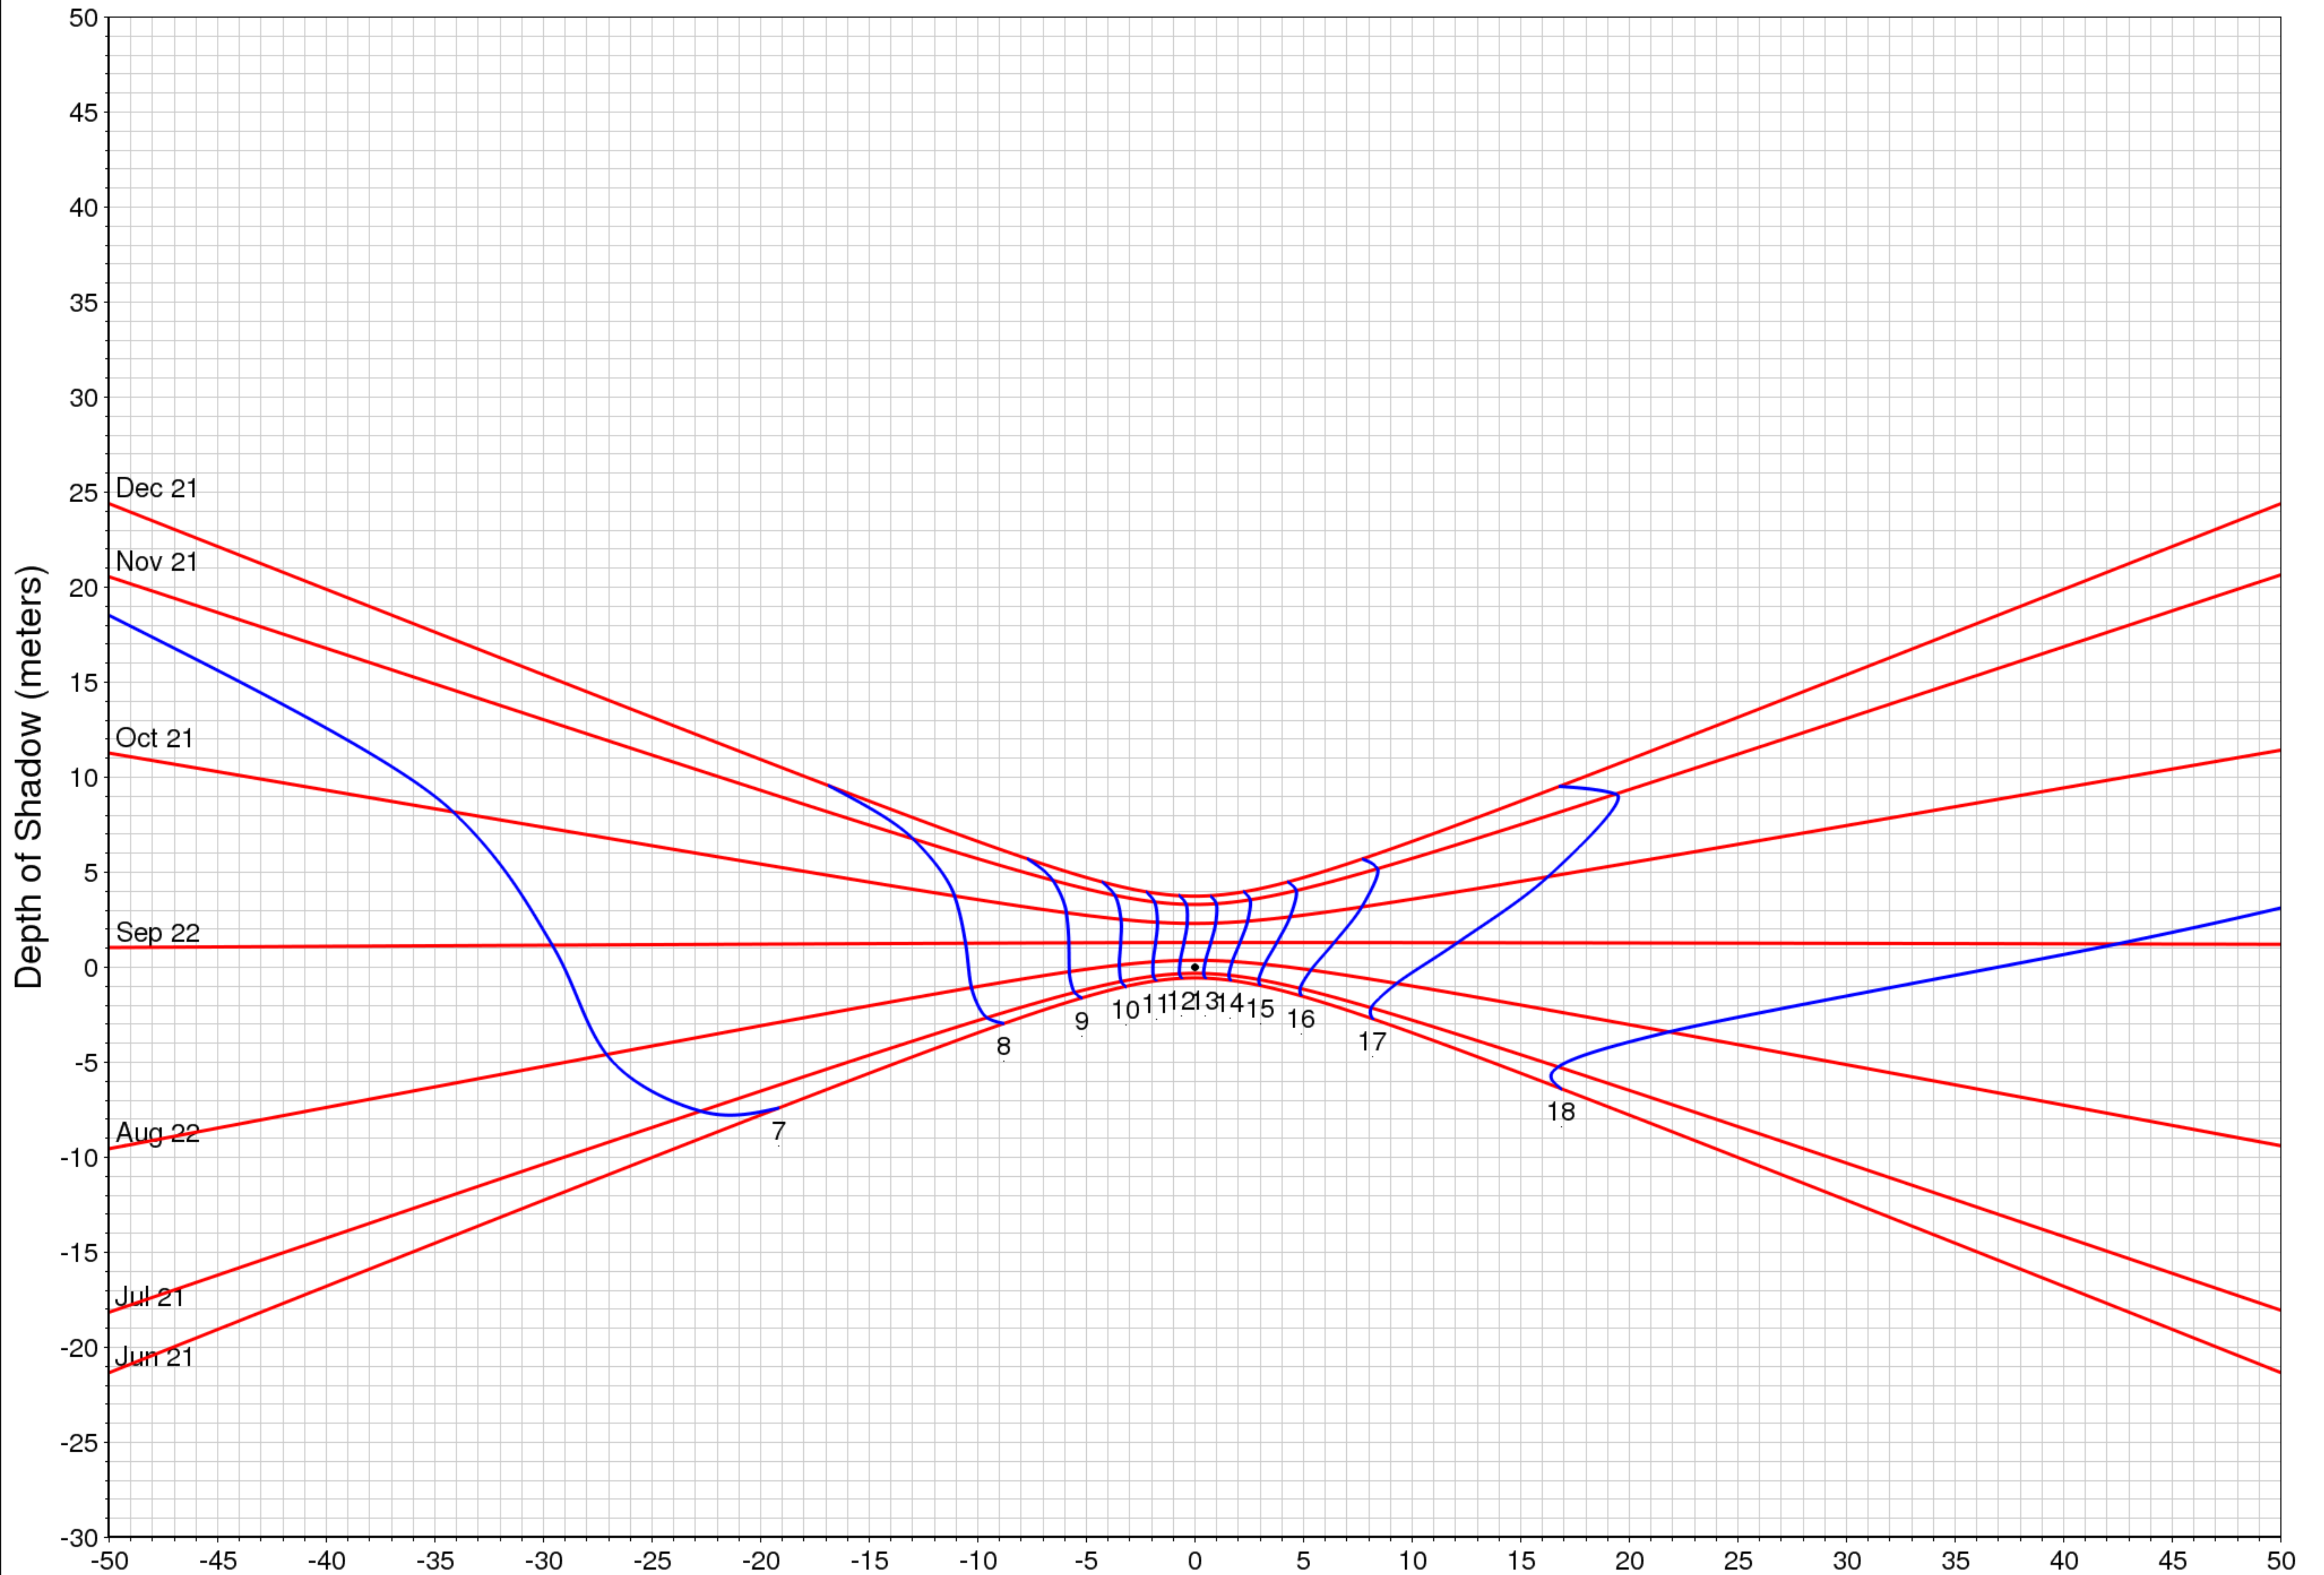

# Extent of shadow for a 4.5 m pole

(c) UO Solar Radiation Monitoring Lab  
Sponsor: BPA

West <-- Horizontal Distance (meters) --> East

Latitude: 16.32  
Longitude: 74.51  
Time zone: UTC5.5  
Hour lines indicate local standard time.