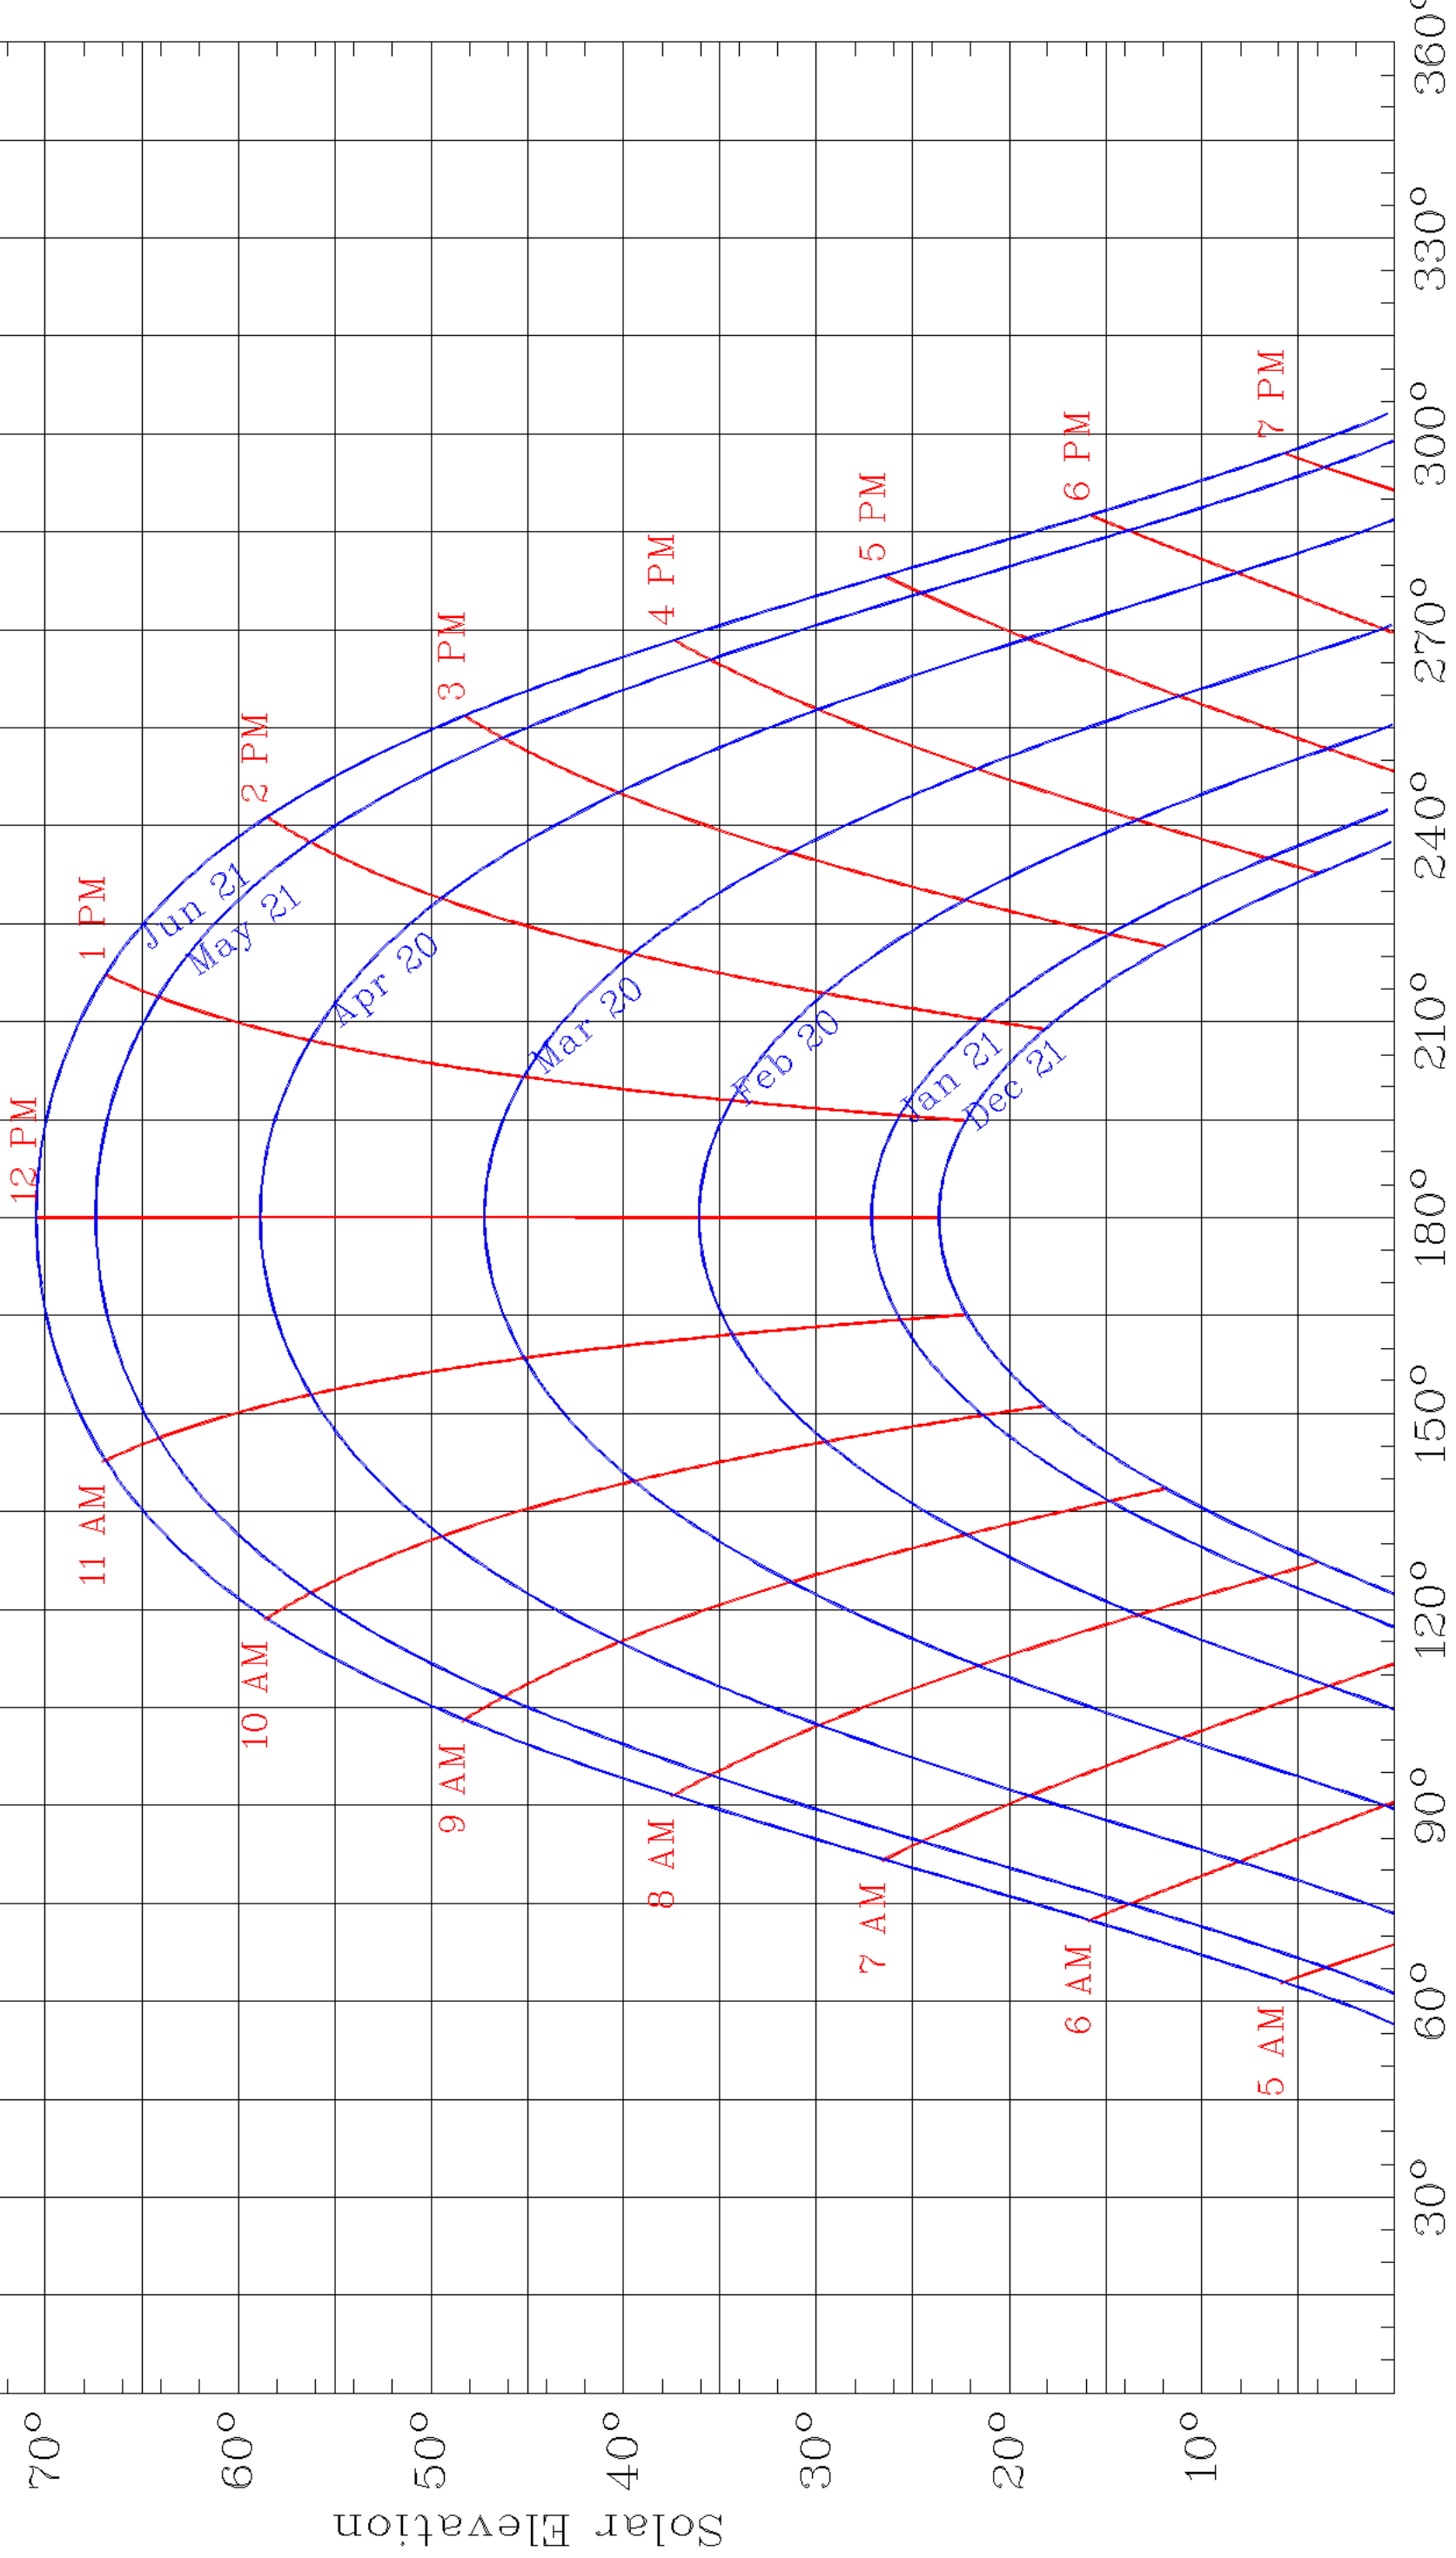

(c) Univ. of Oregon SRML
Sponsor: BPA
Lat: 42.96; Long: -85.65
(Solar) time zone: -5
3710 Northridge Dr NW
Grand Rapids MI 49544

East <--- Solar Azimuth ---> West