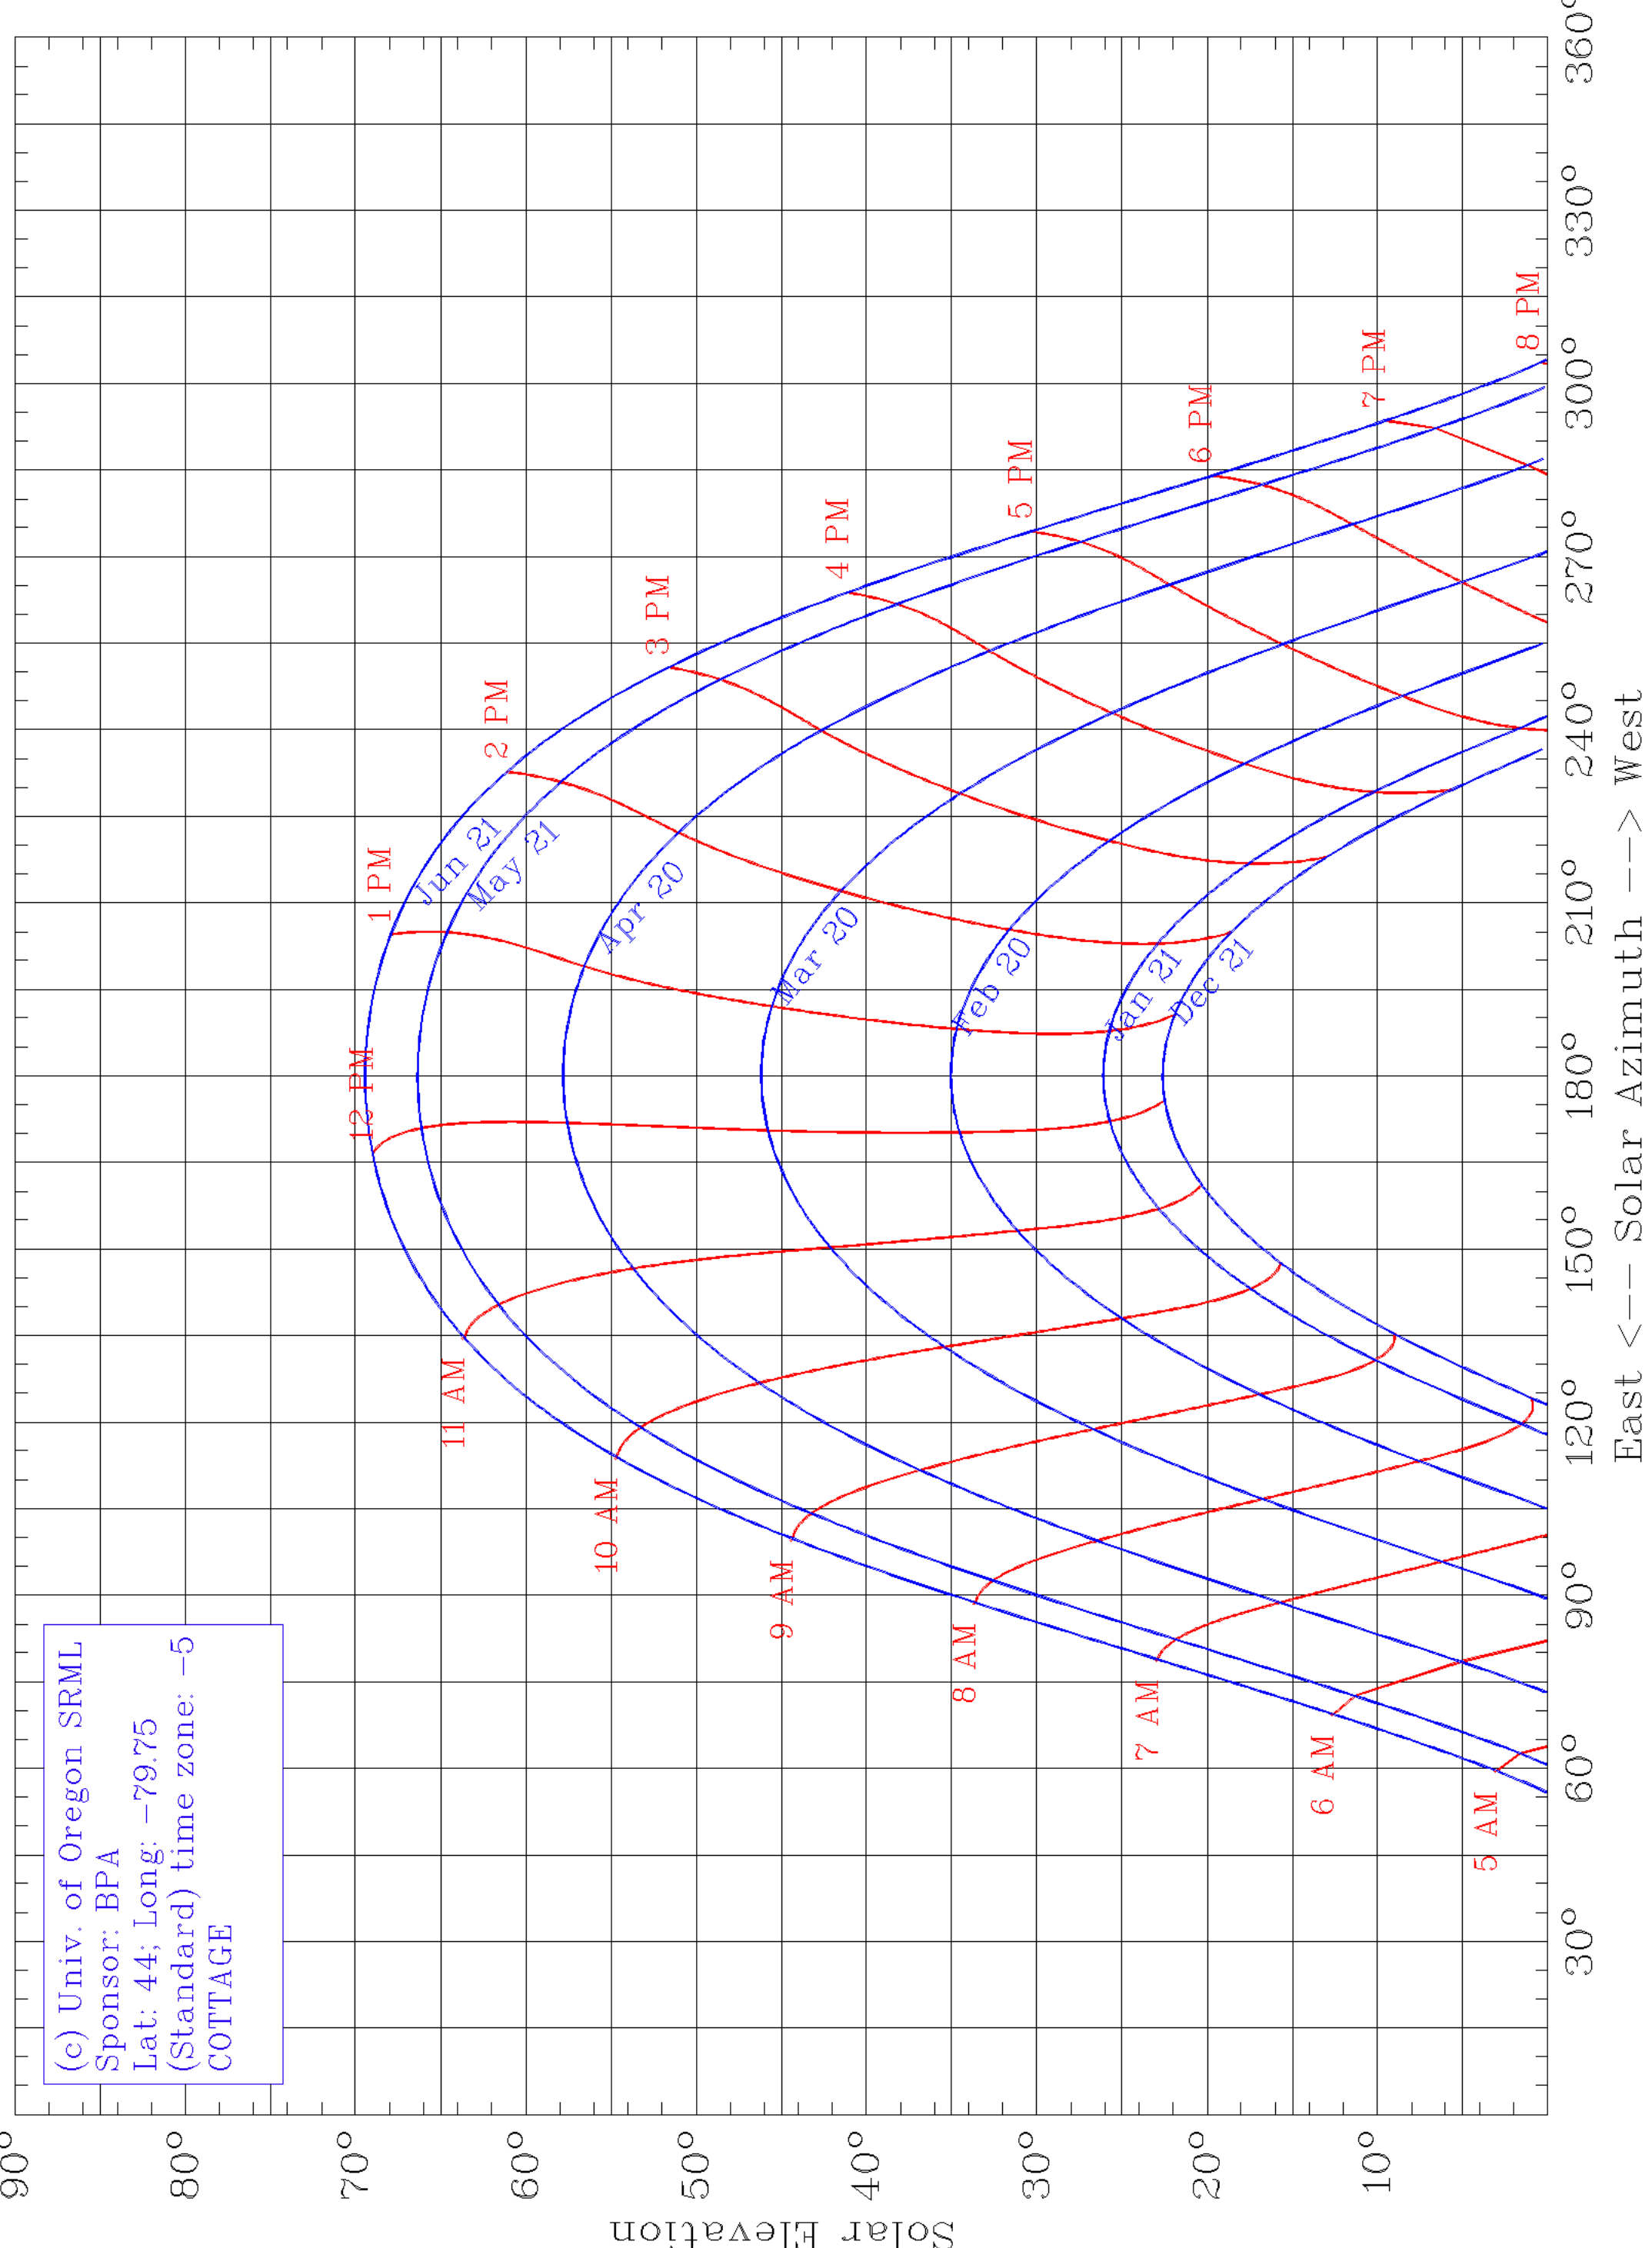

(c) Univ. of Oregon SRML
Sponsor: BPA
Lat: 44; Long: -79.75
(Standard) time zone: -5
COTTAGE

East <--- Solar Azimuth ---> West