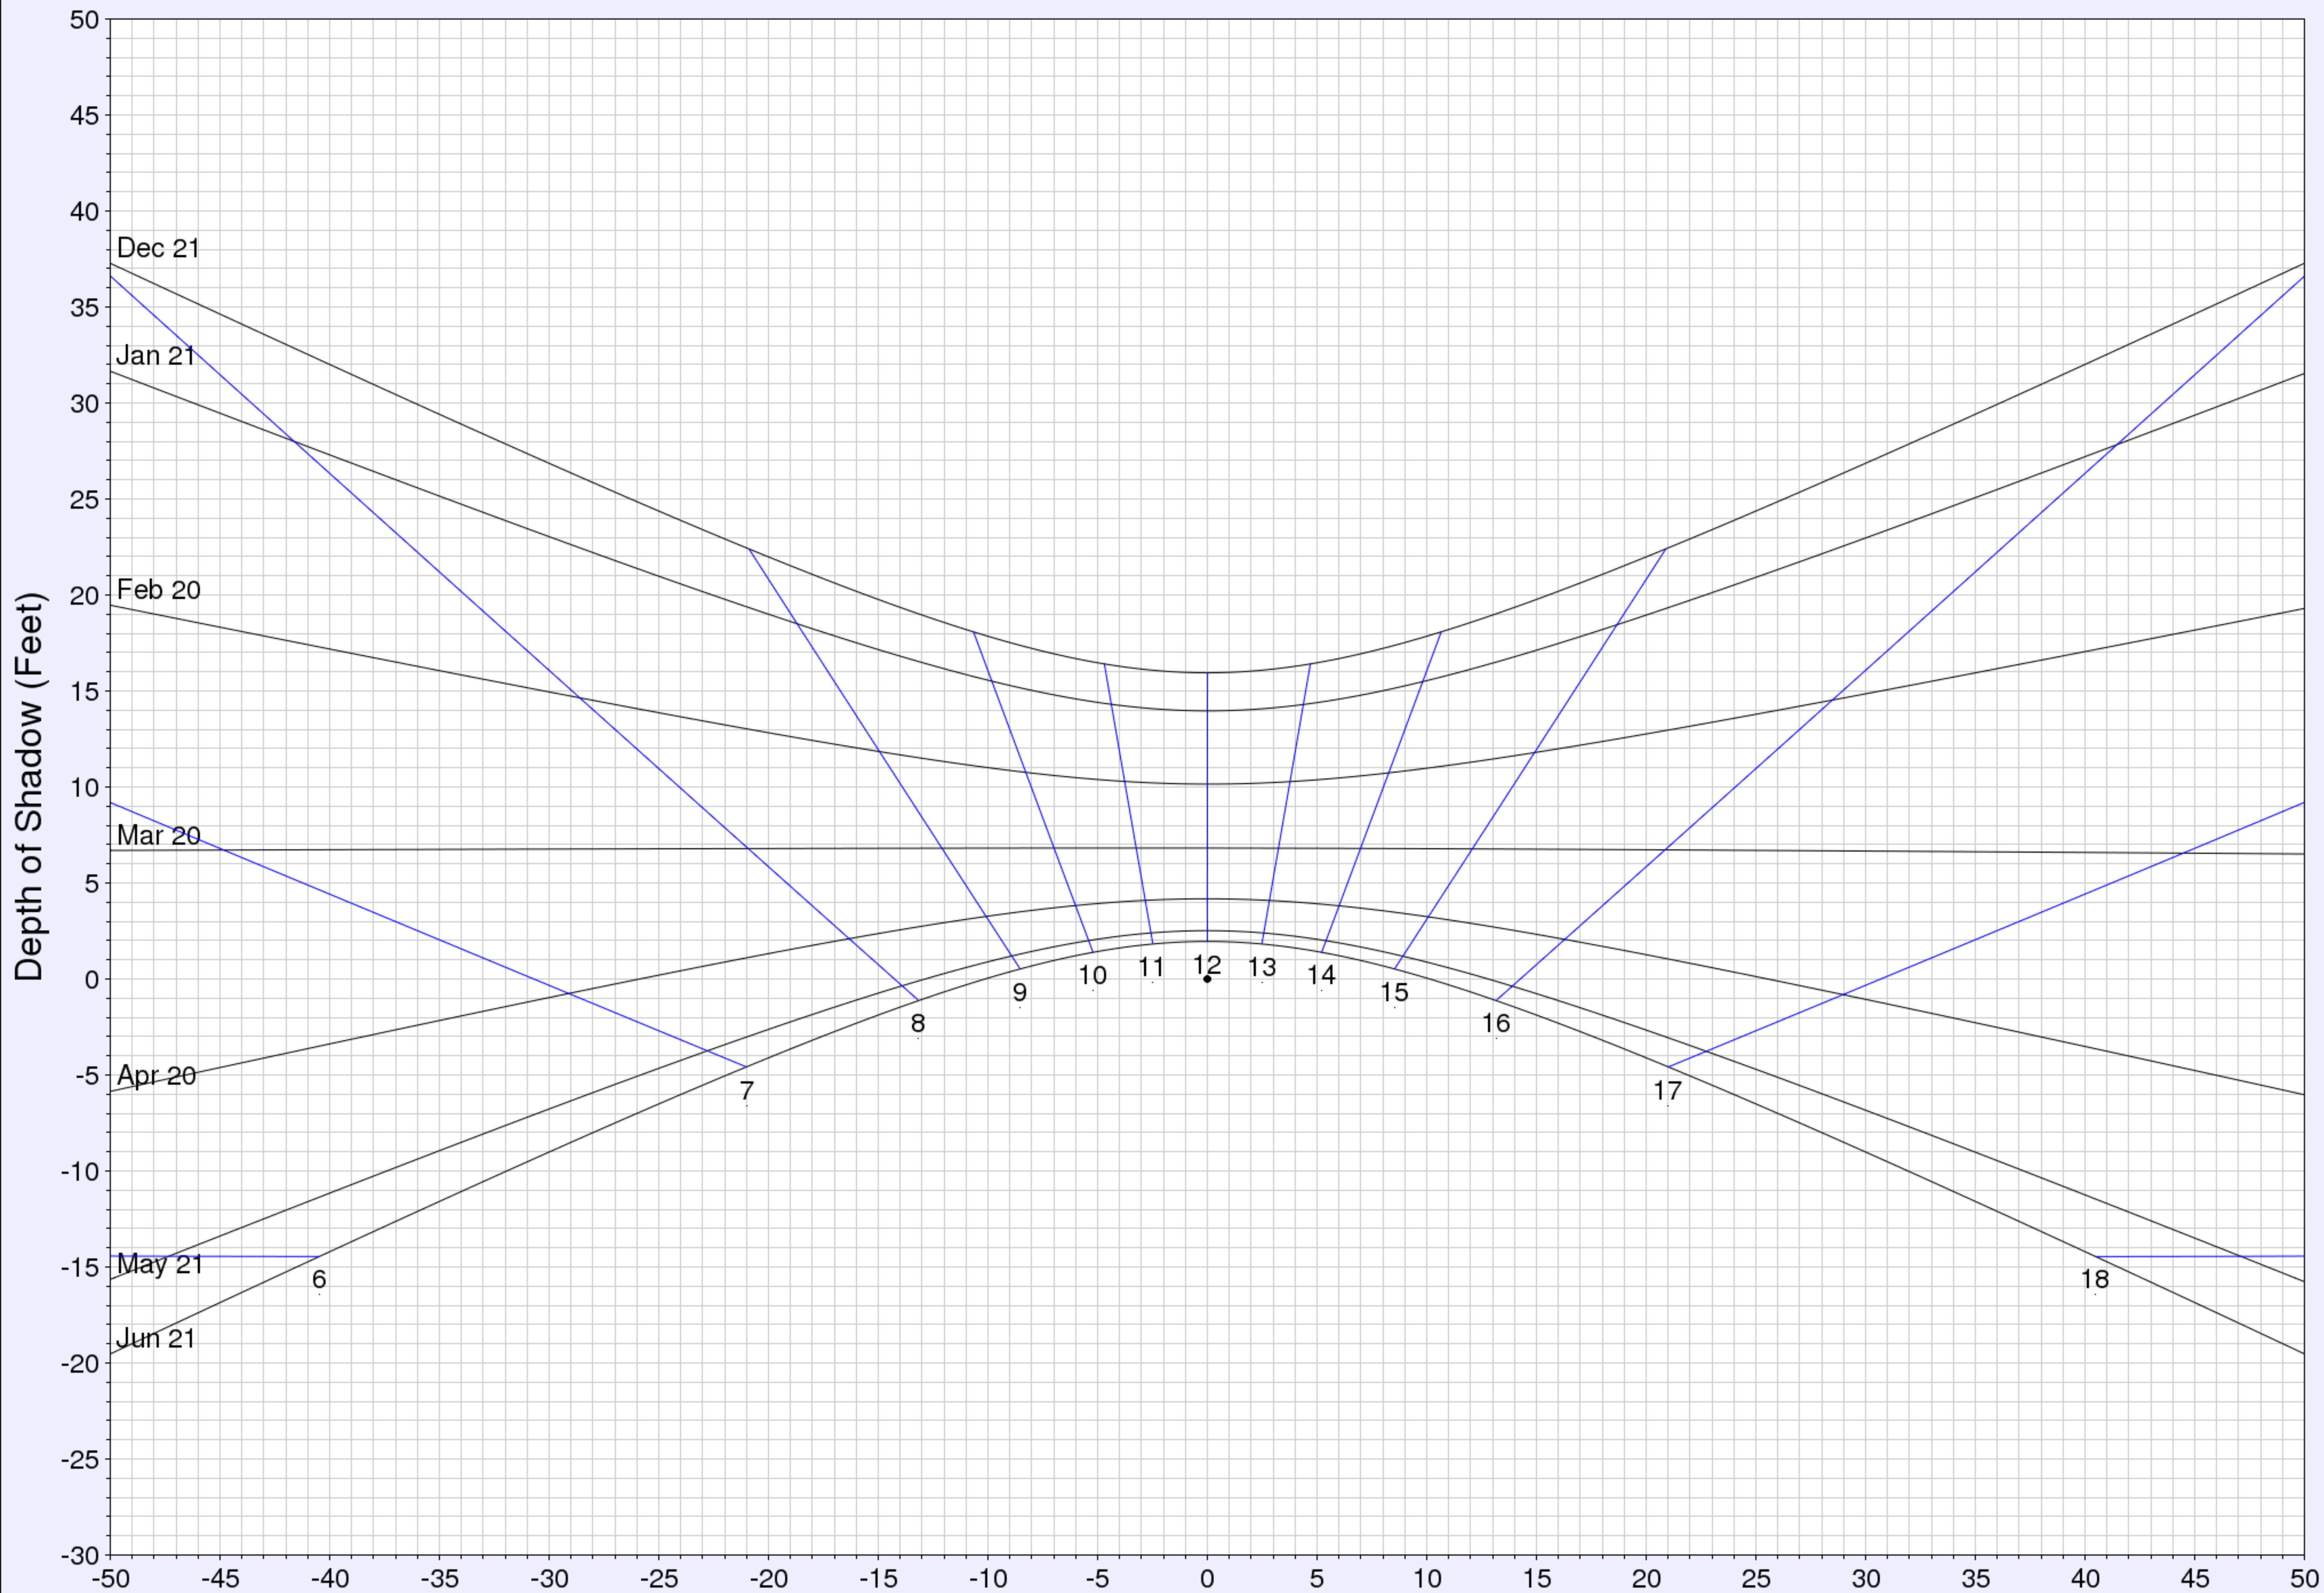

Extent of shadow for a 10.0 Feet pole

(c) UO Solar Radiation Monitoring Lab
Sponsor: ETO

West <-- Horizontal Distance (Feet) --> East

Latitude: 34.5
Longitude: -113.75
Time zone: UTC-8
Hour lines indicate local solar time.