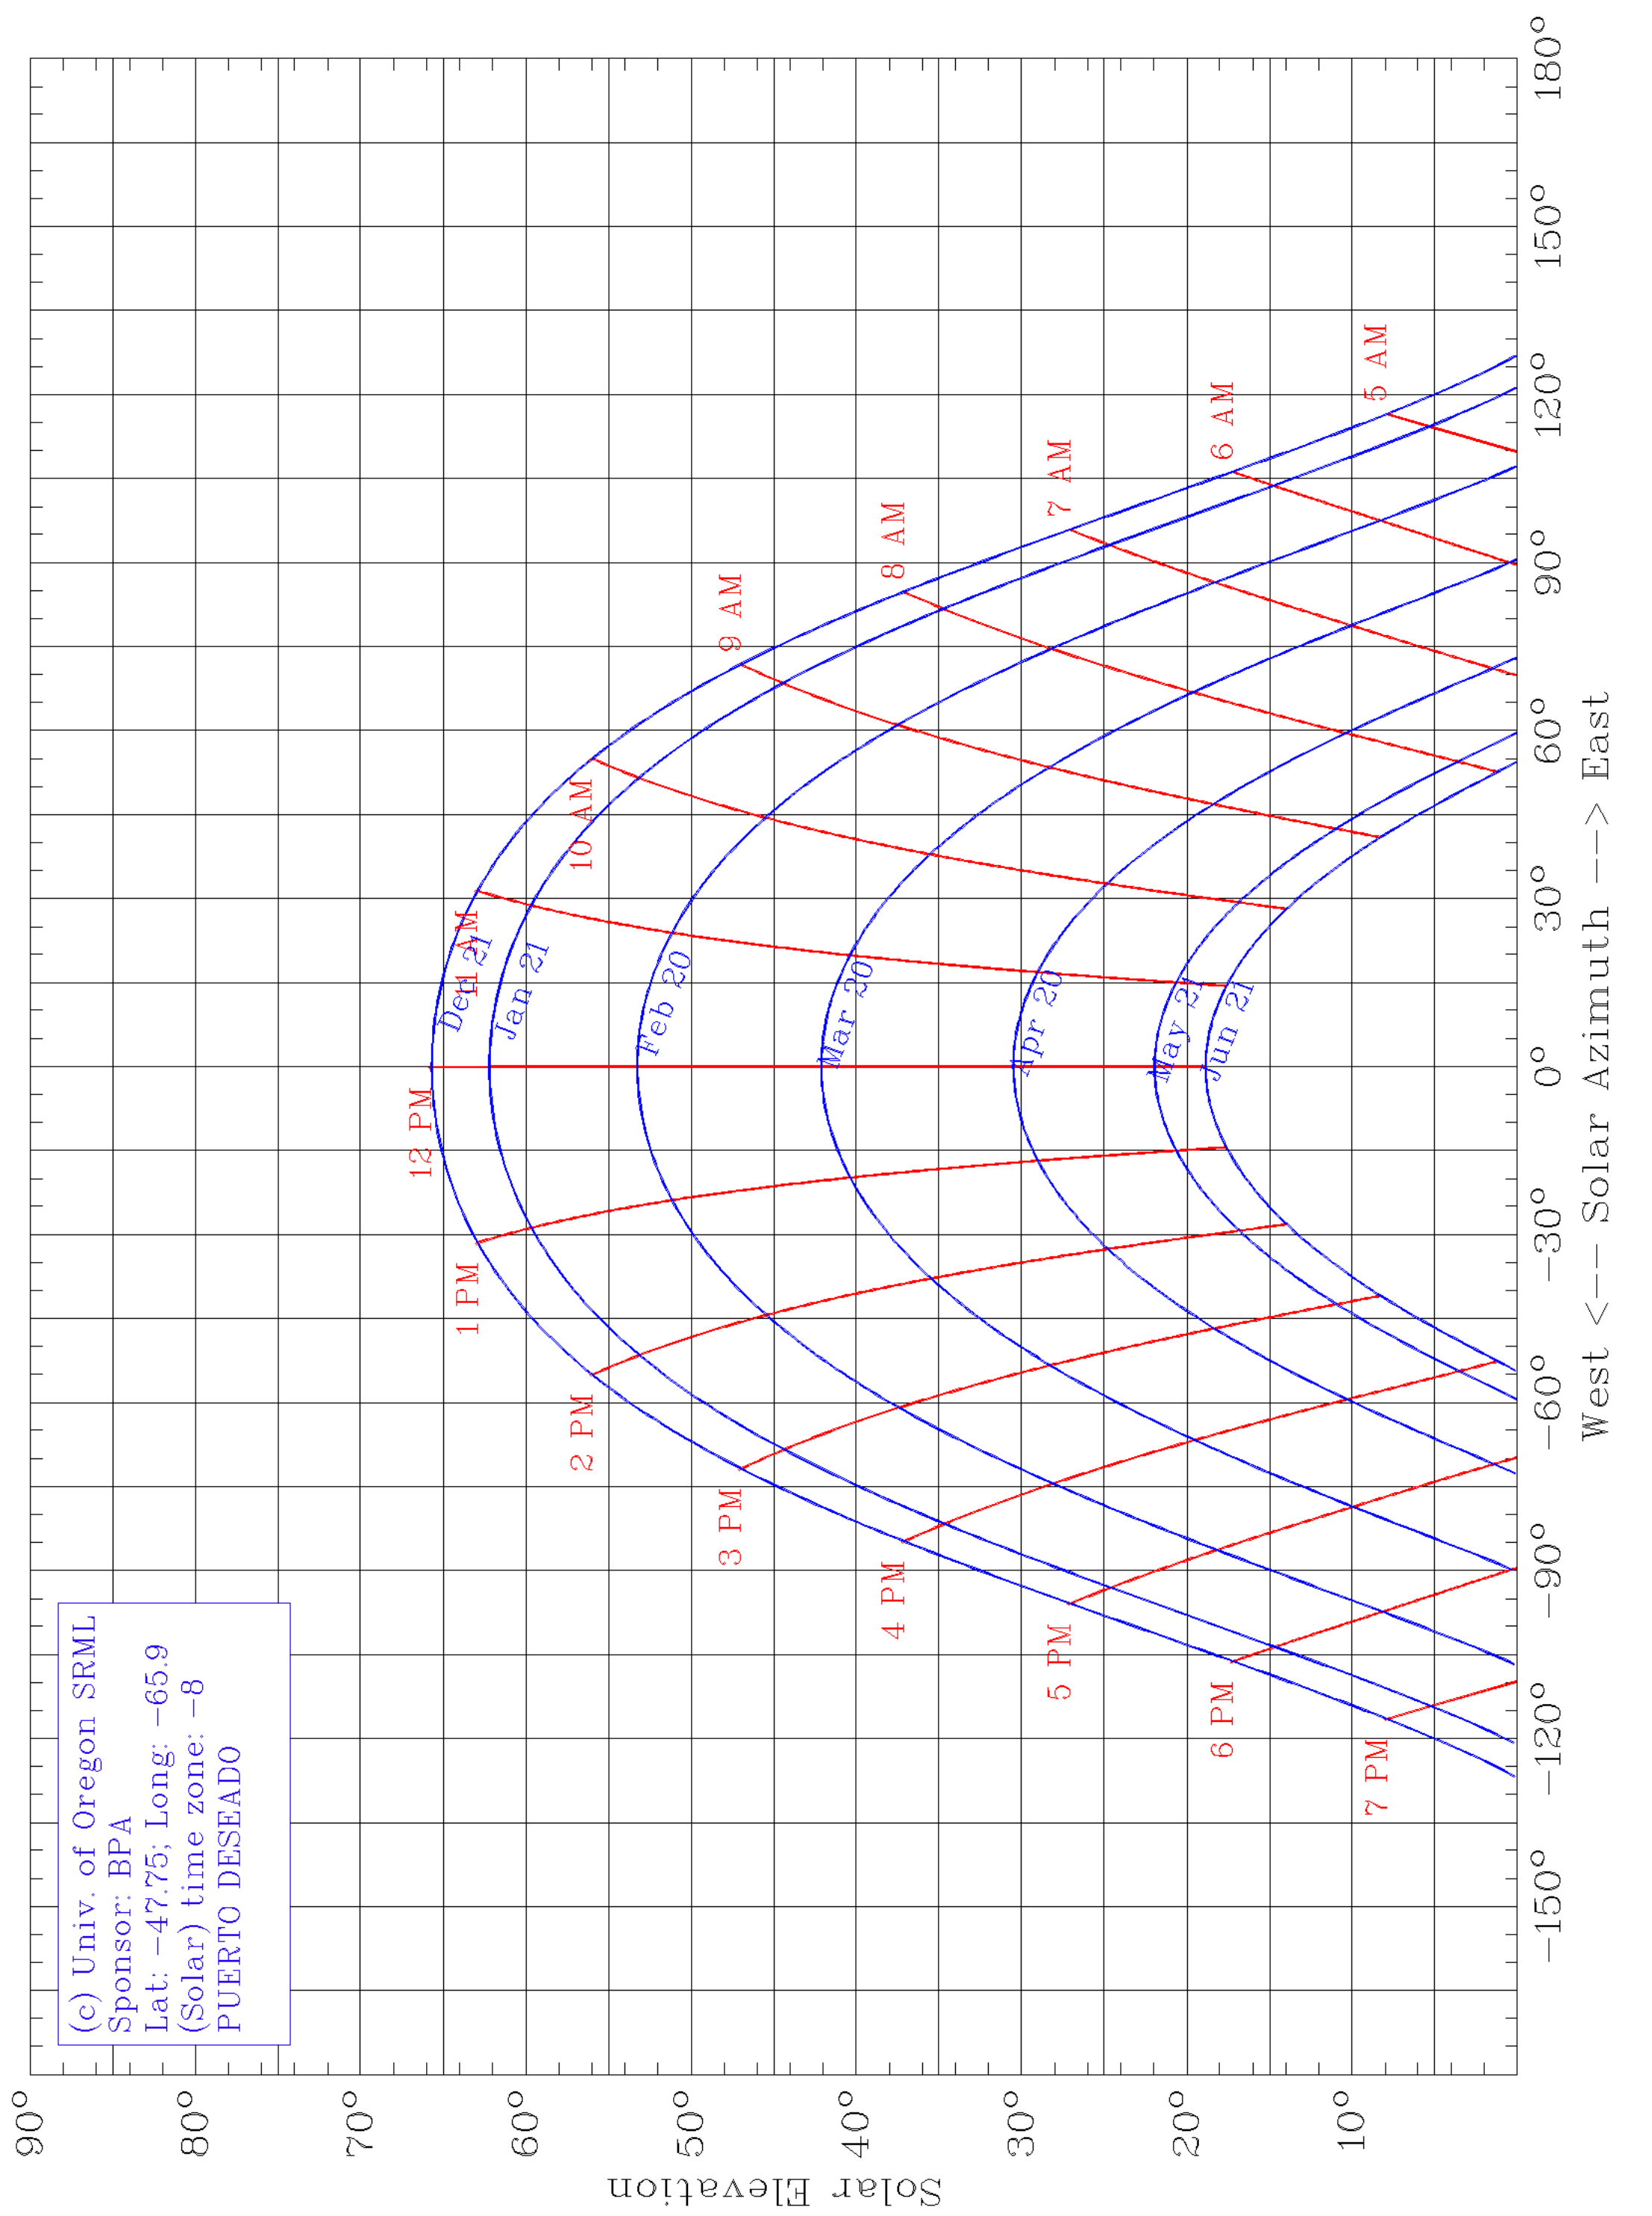

(c) Univ. of Oregon SRML  
Sponsor: BPA  
Lat: -47.75; Long: -65.9  
(Solar) time zone: -8  
PUERTO DESEADO

West <--- Solar Azimuth ---> East