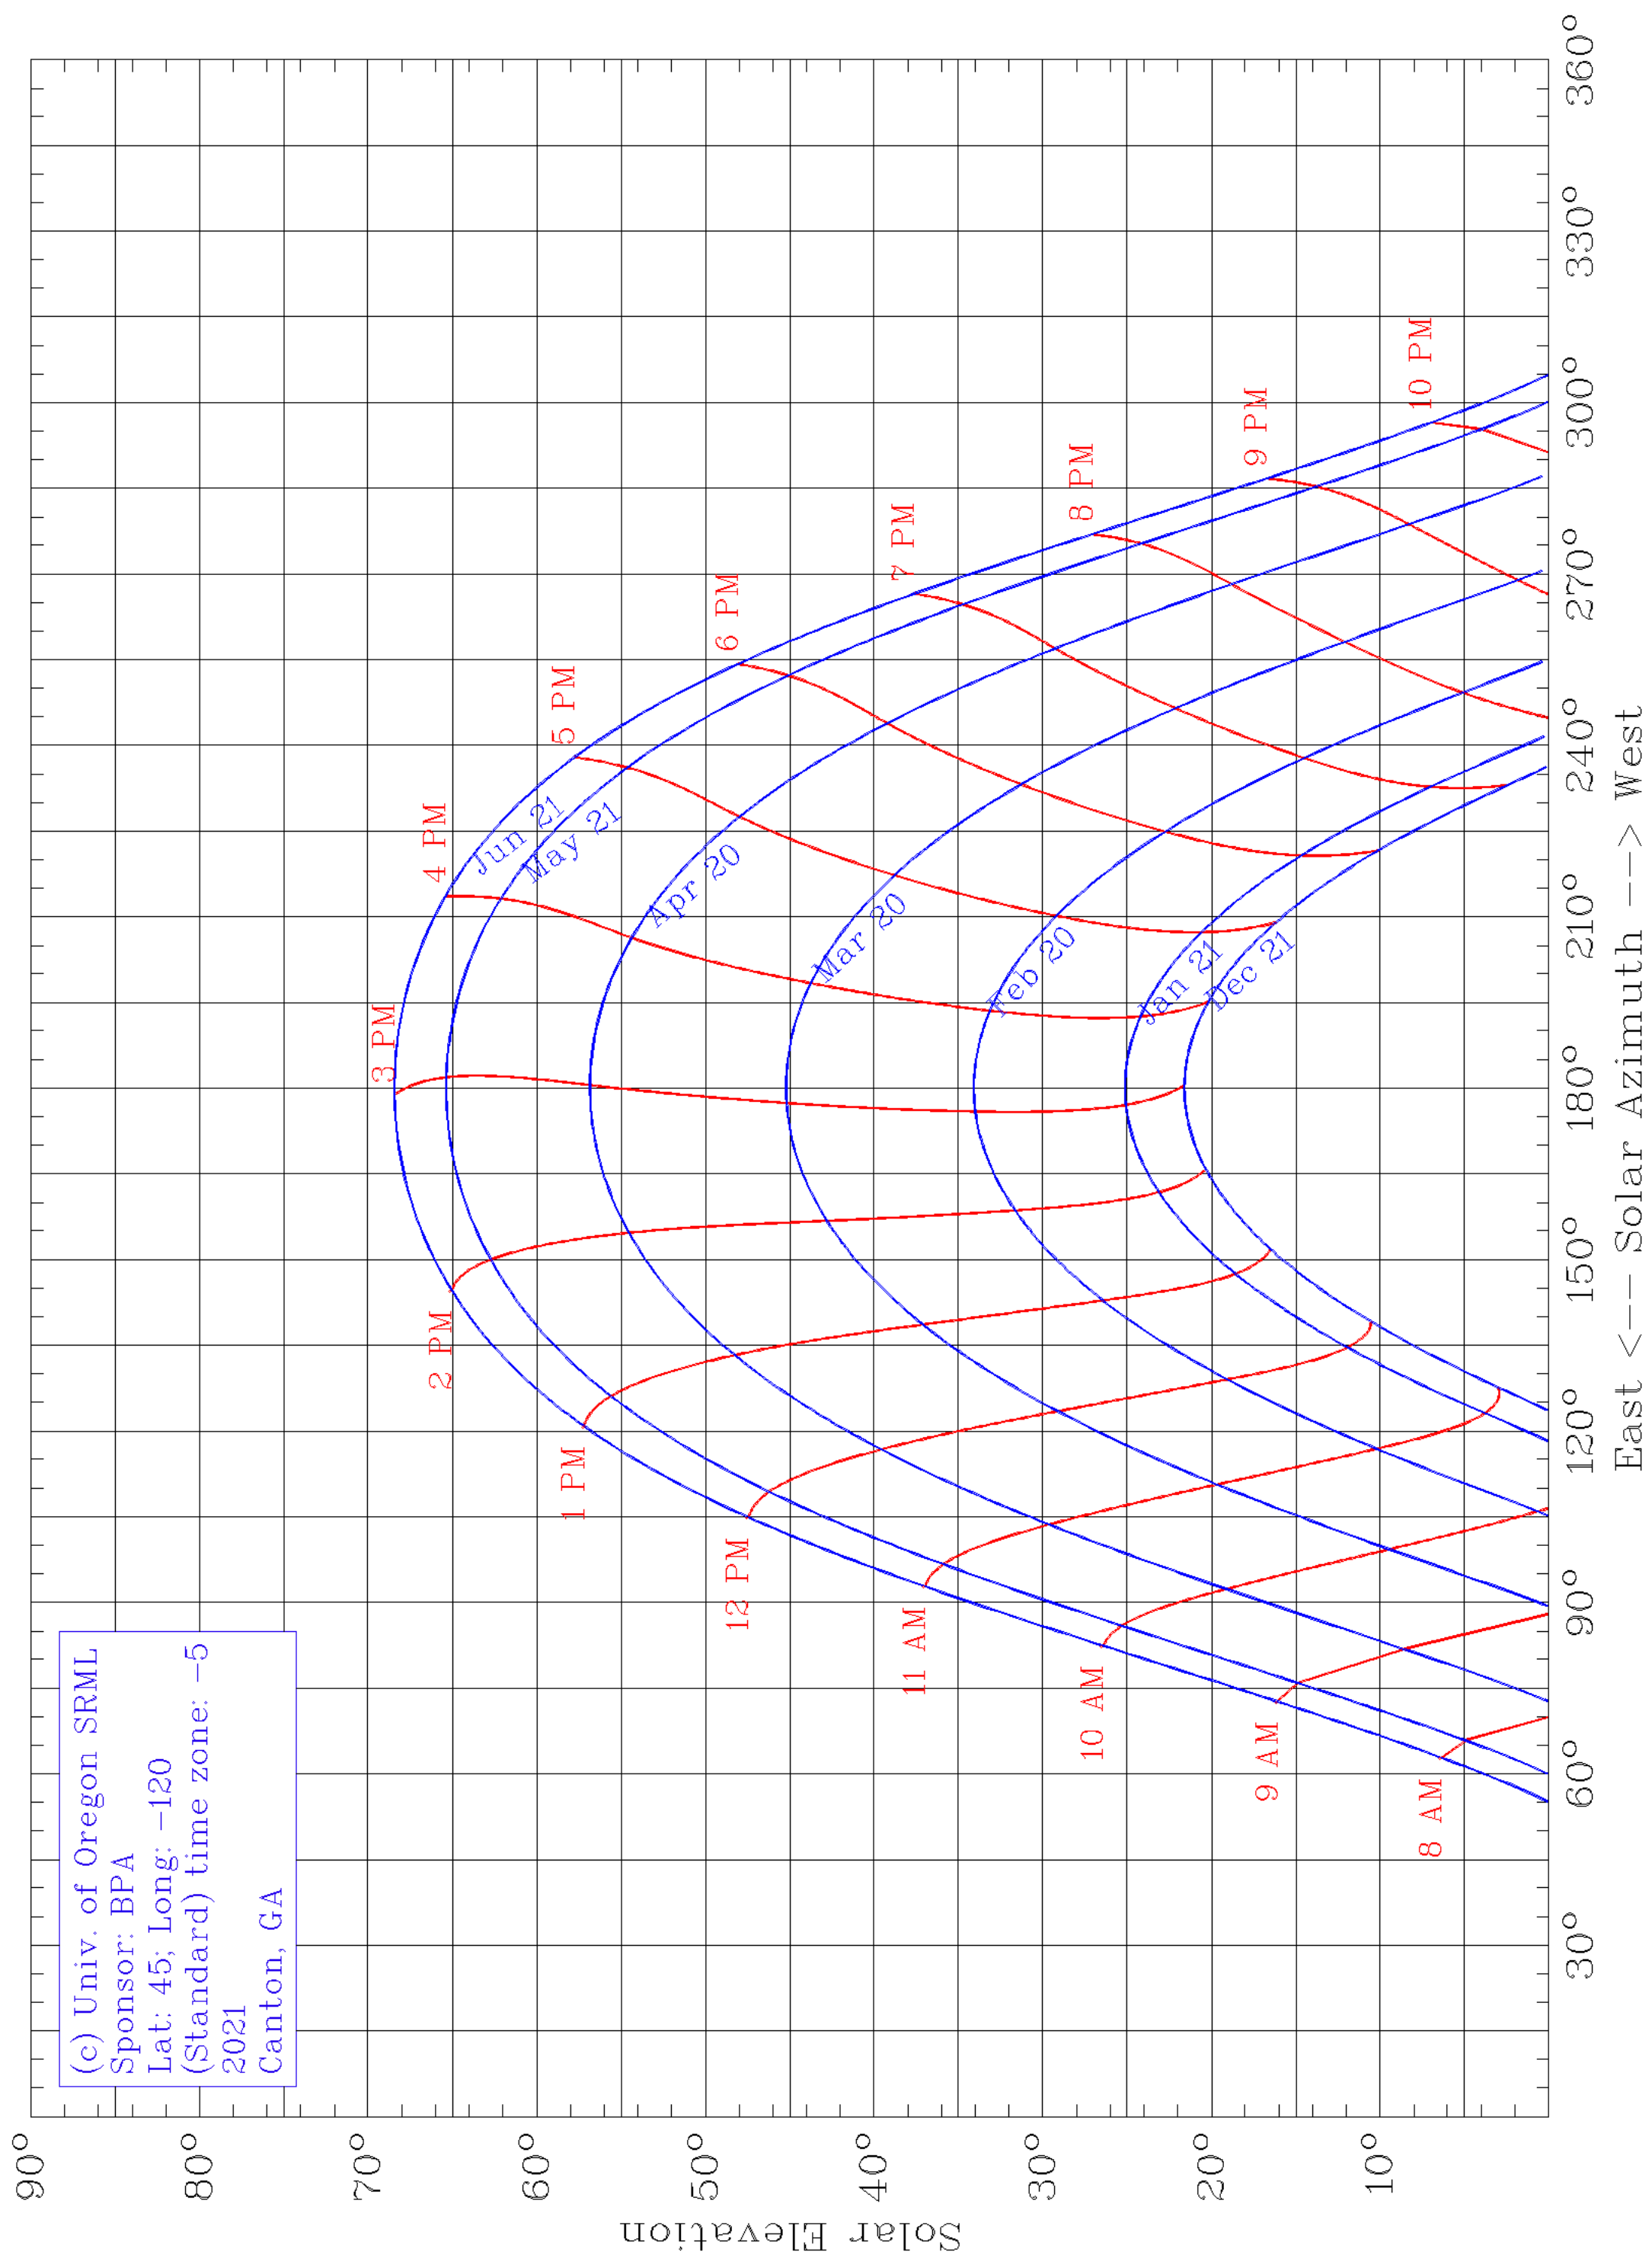

(c) Univ. of Oregon SRML
Sponsor: BPA
Lat: 45; Long: -120
(Standard) time zone: -5
2021
Canton, GA

East <--- Solar Azimuth ---> West