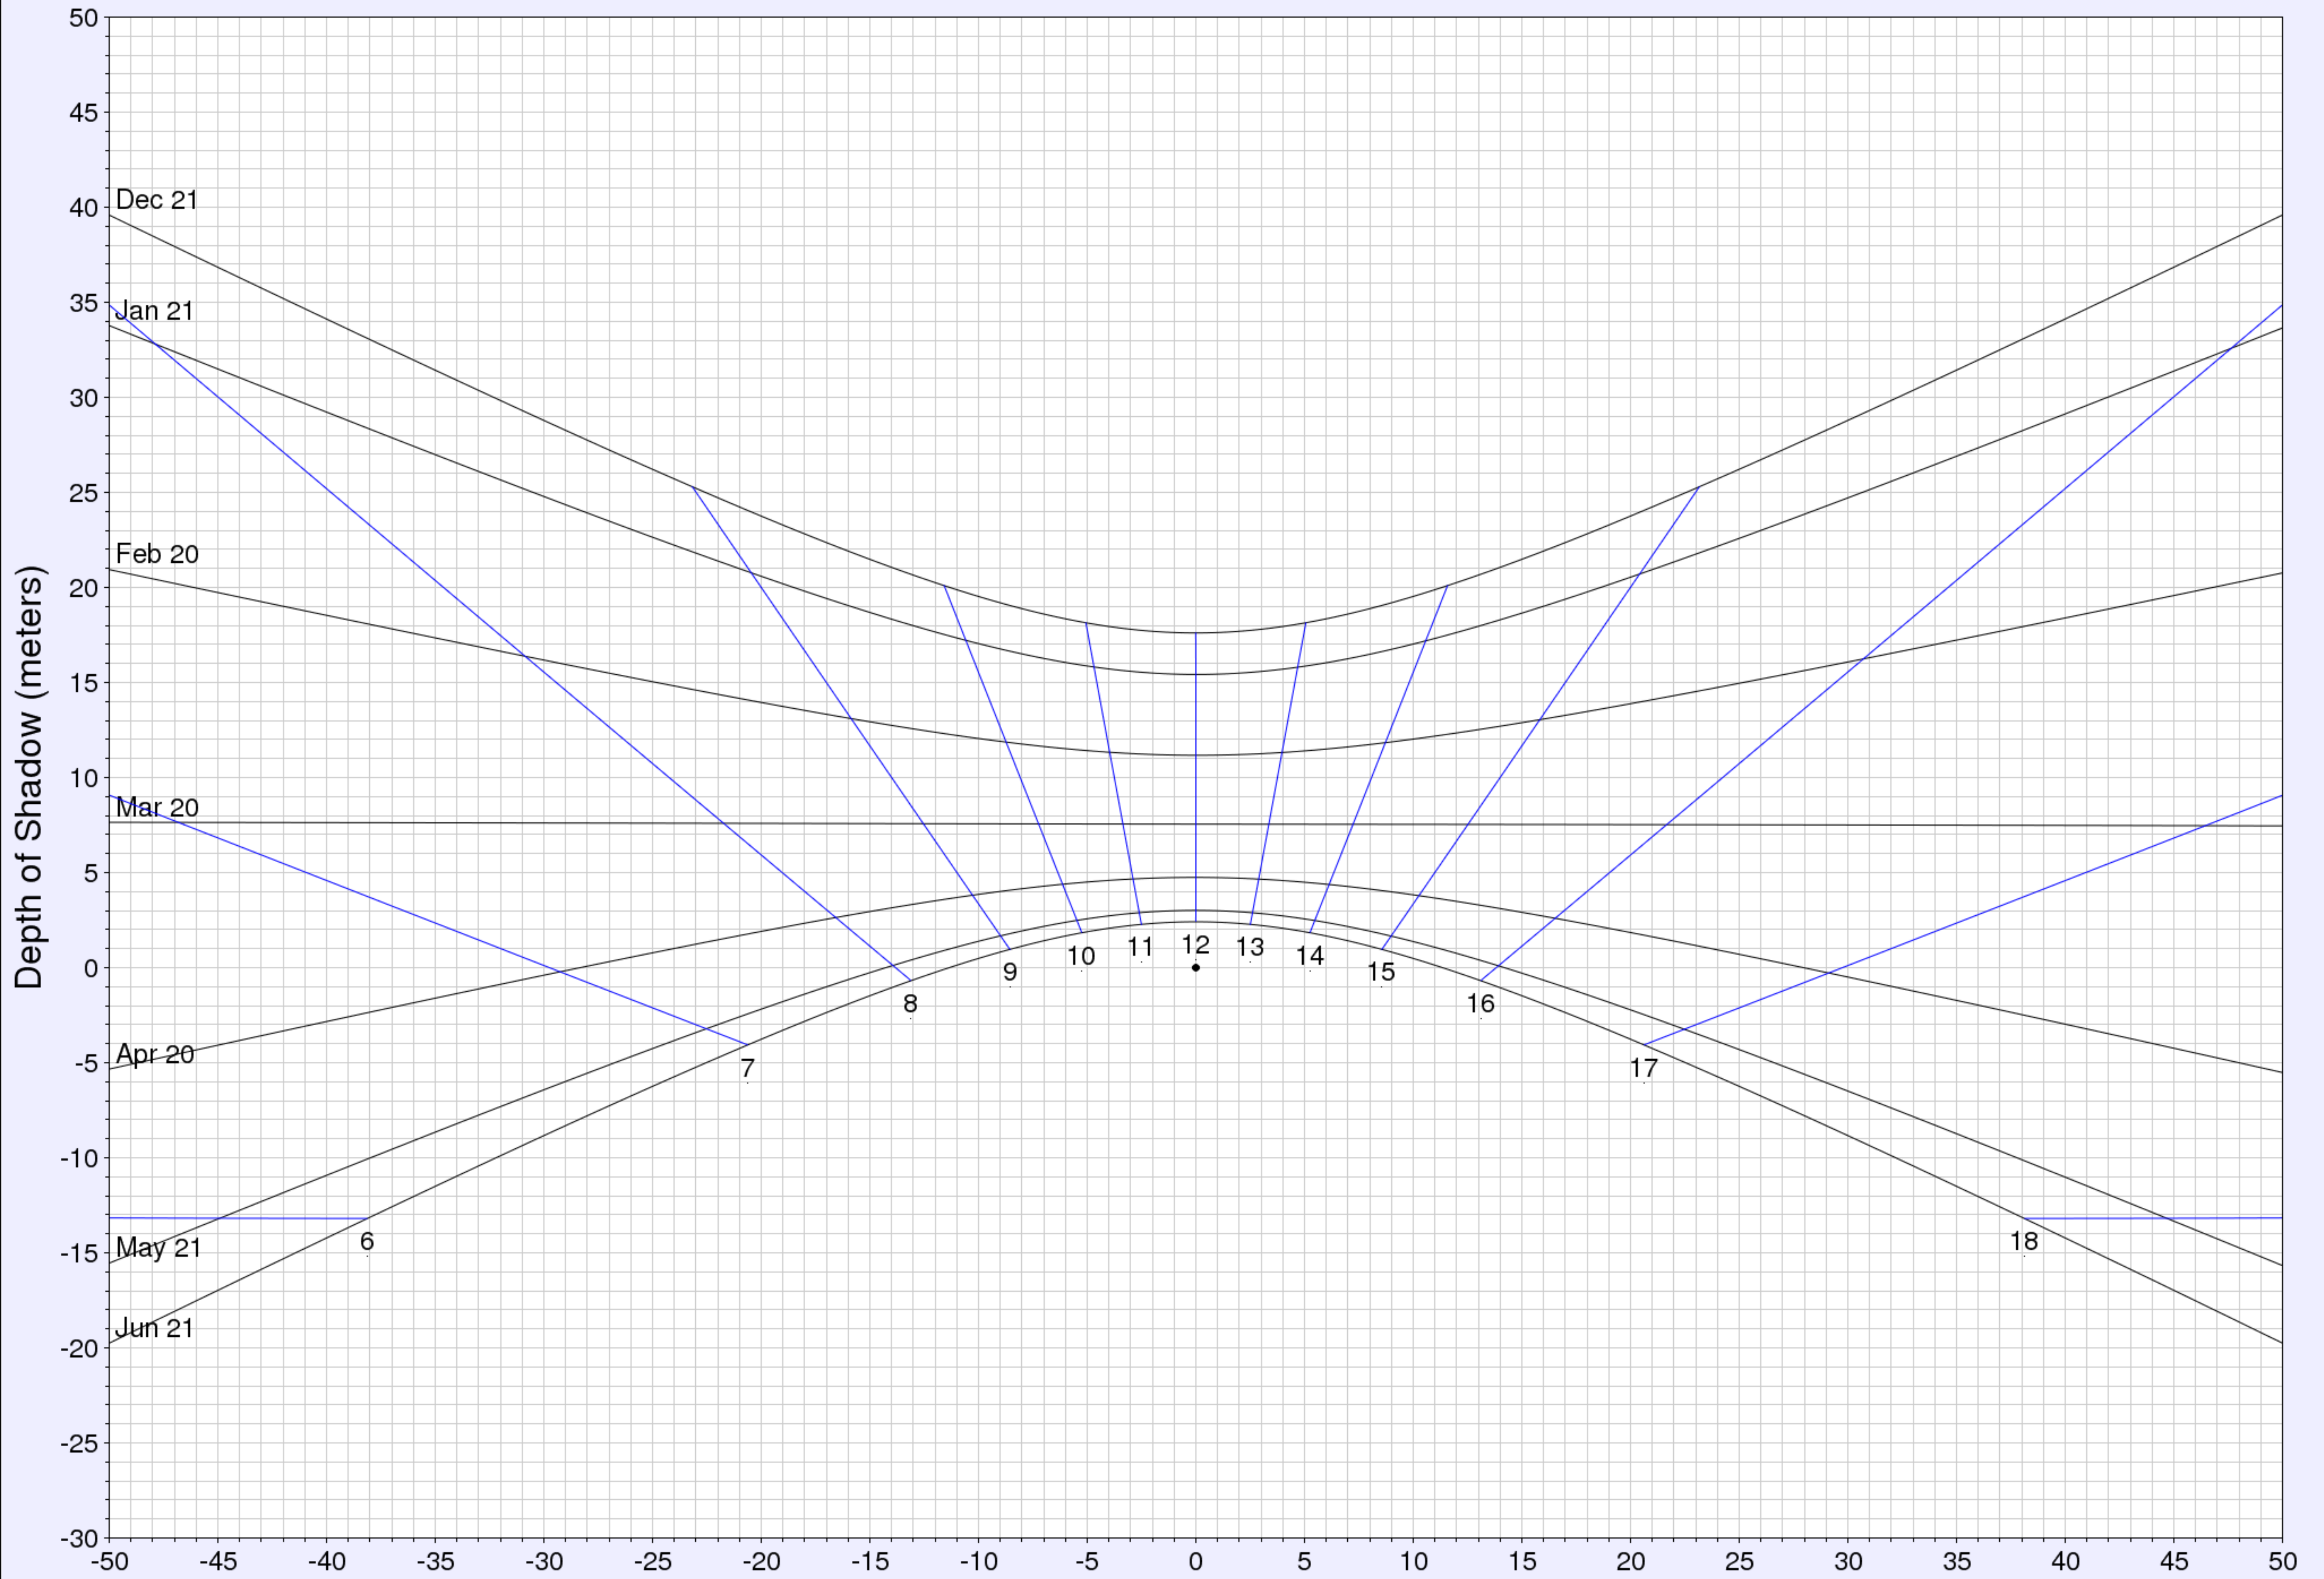

# Extent of shadow for a 10.0 m pole

(c) UO Solar Radiation Monitoring Lab  
Sponsor: ETO

West <-- Horizontal Distance (meters) --> East

Latitude: 37  
Longitude: 127  
Time zone: UTC8.5  
Hour lines indicate local solar time.