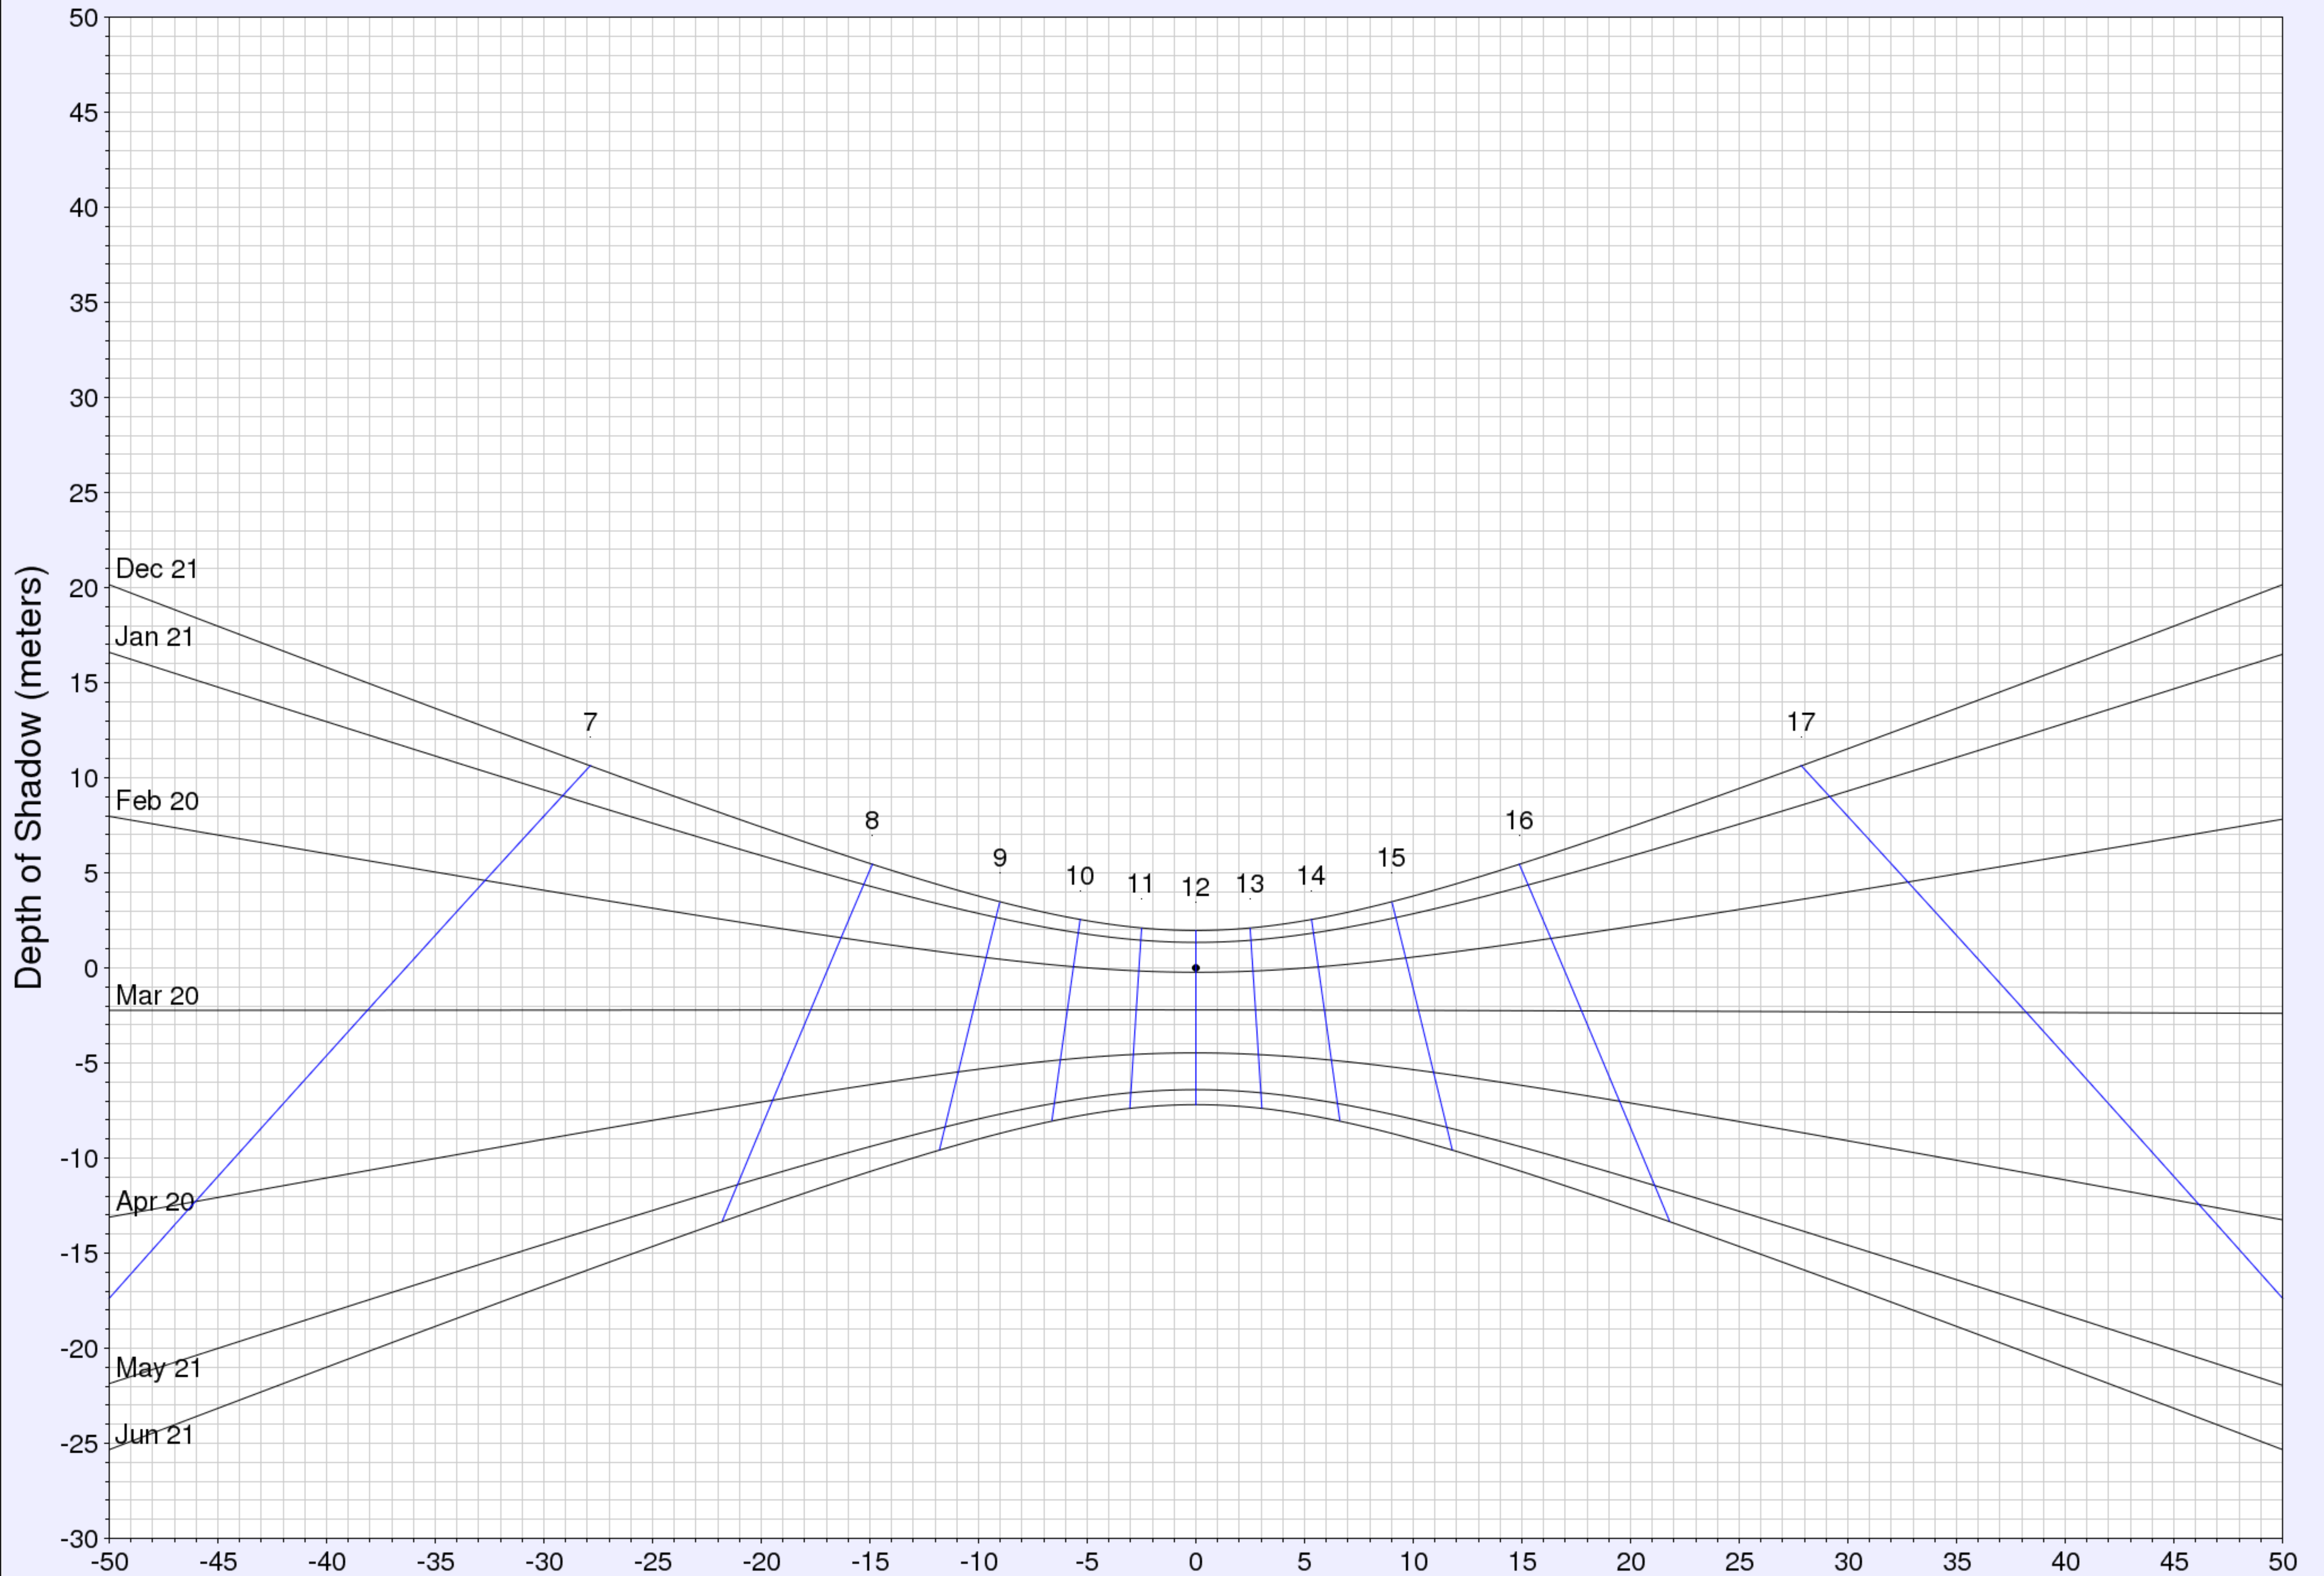

Extent of shadow for a 10.0 m pole

(c) UO Solar Radiation Monitoring Lab
Sponsor: ETO
Punta Negra

West <-- Horizontal Distance (meters) --> East

Latitude: -12.3
Longitude: -76.71
Time zone: UTC-5
Hour lines indicate local solar time.