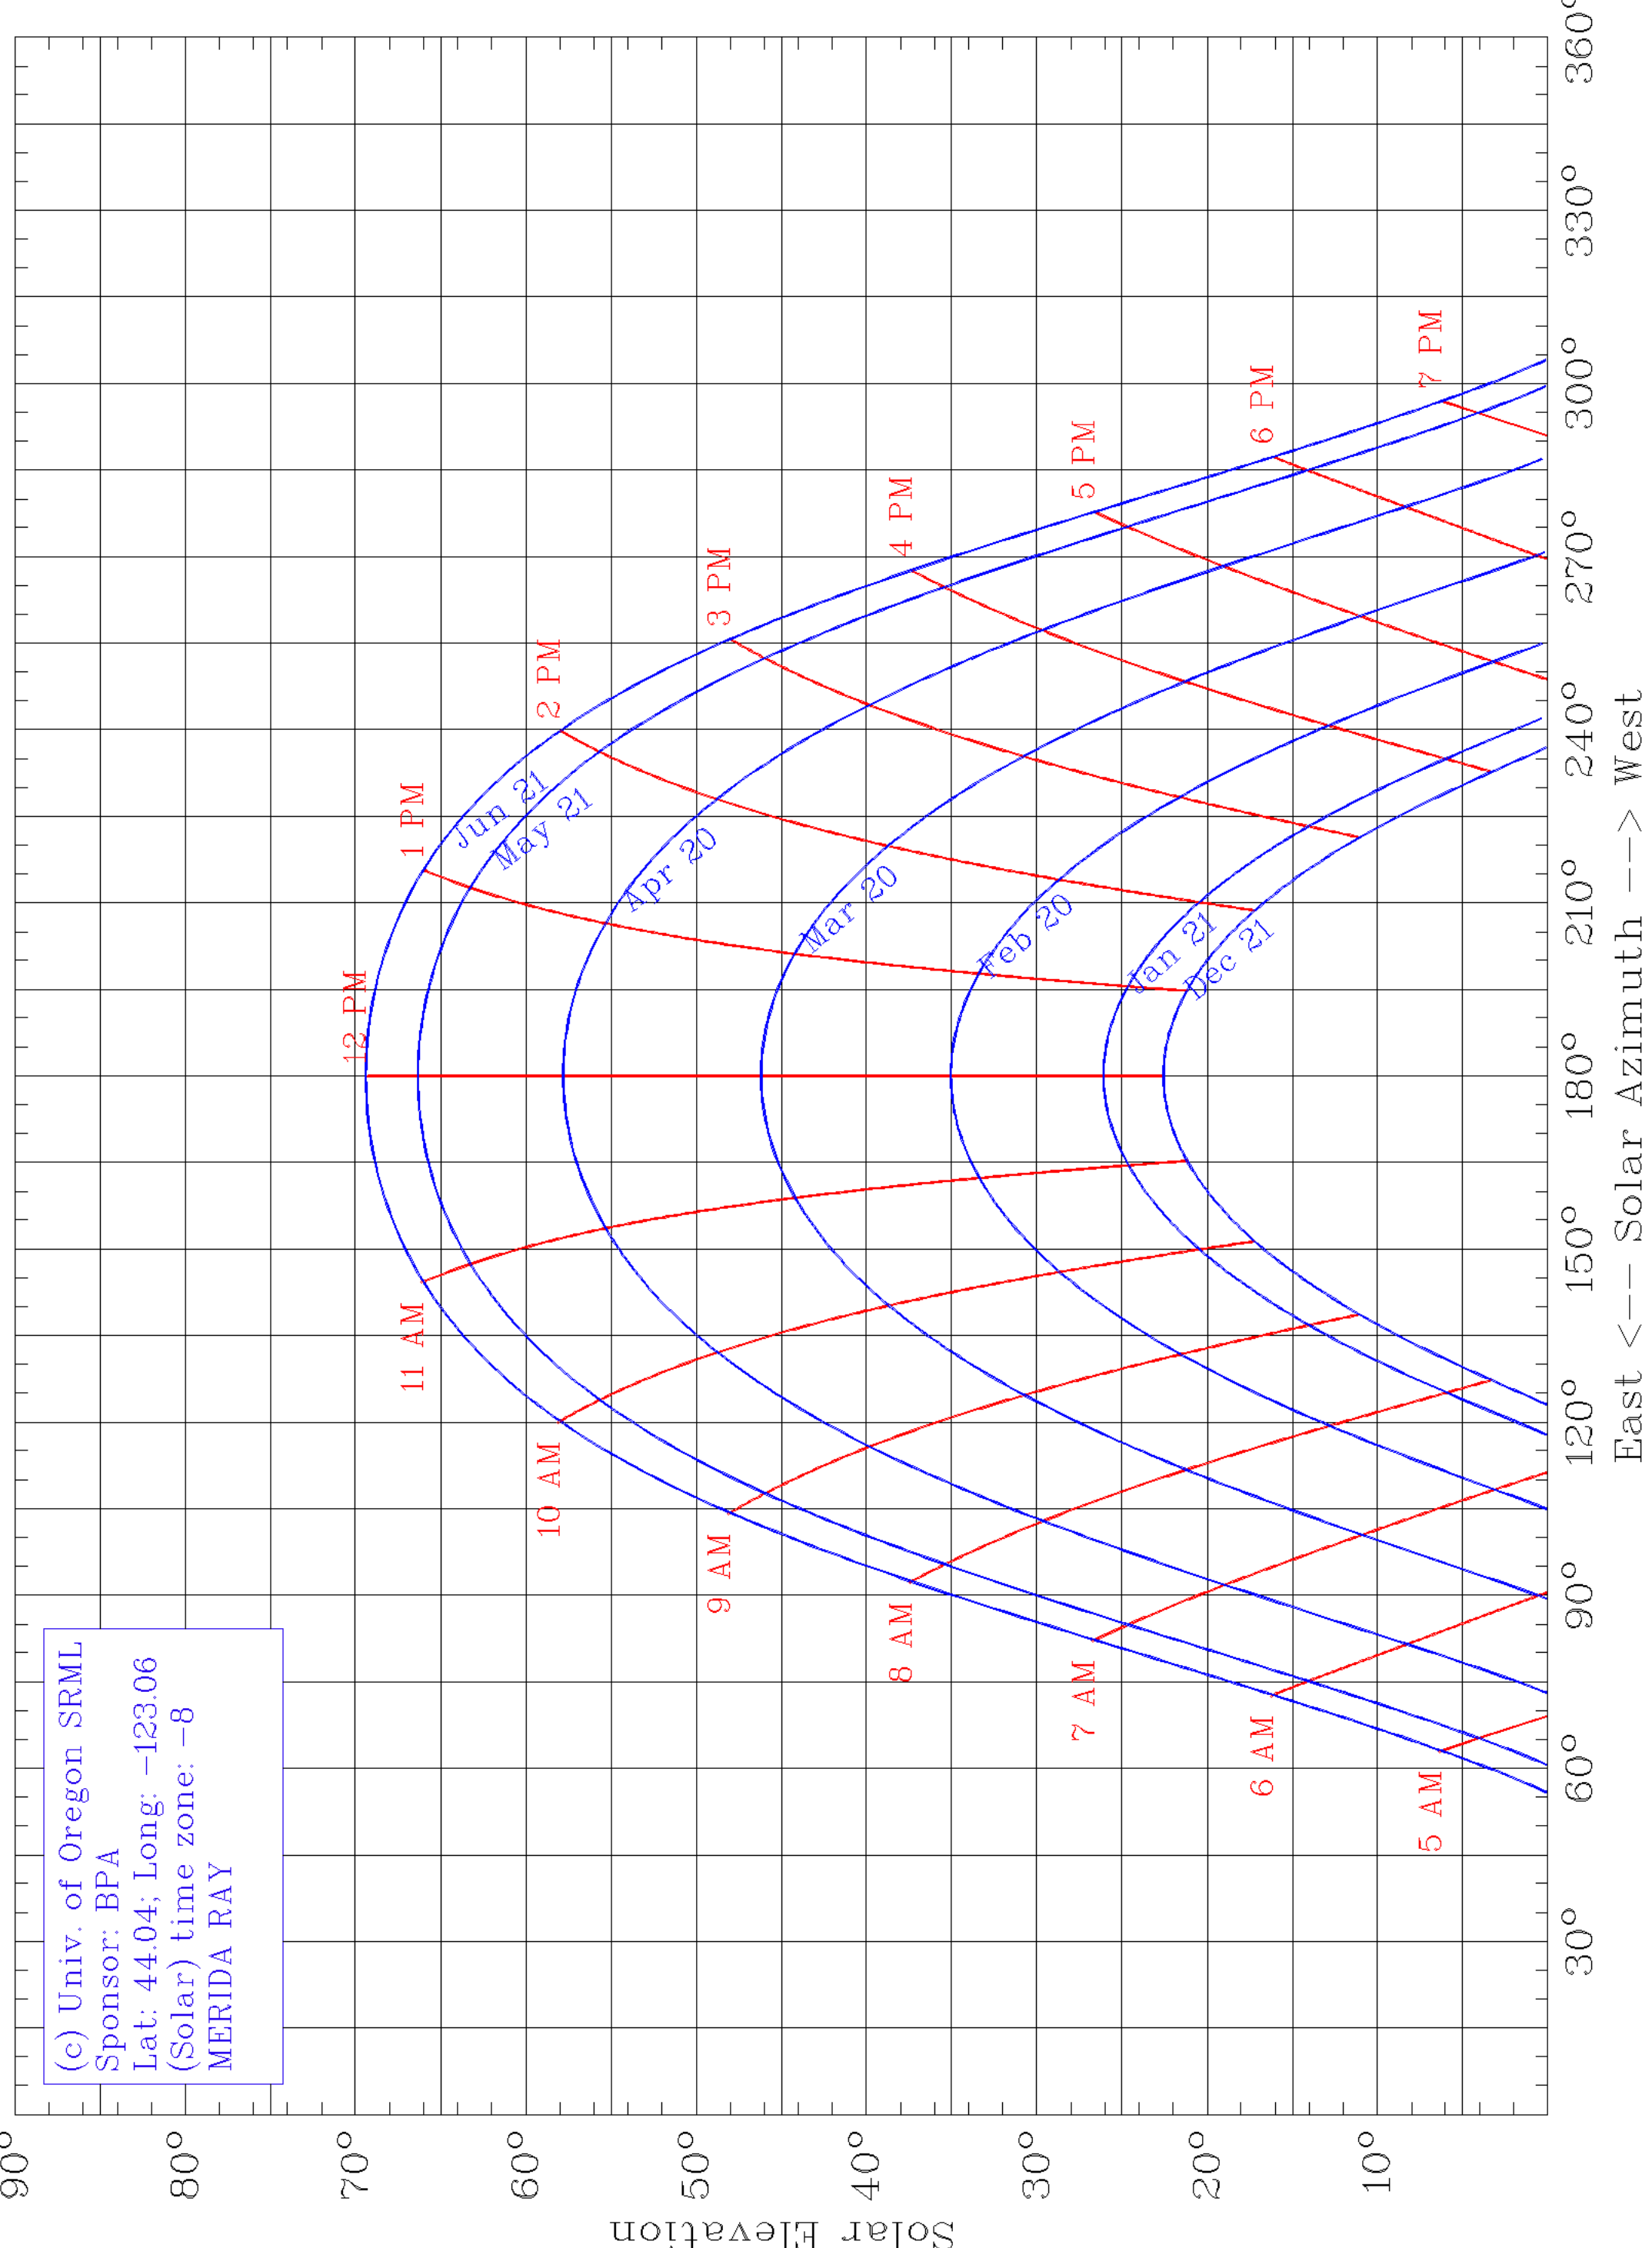

(c) Univ. of Oregon SRML  
Sponsor: BPA  
Lat: 44.04; Long: -123.06  
(Solar) time zone: -8  
MERIDA RAY

East <--- Solar Azimuth ---> West