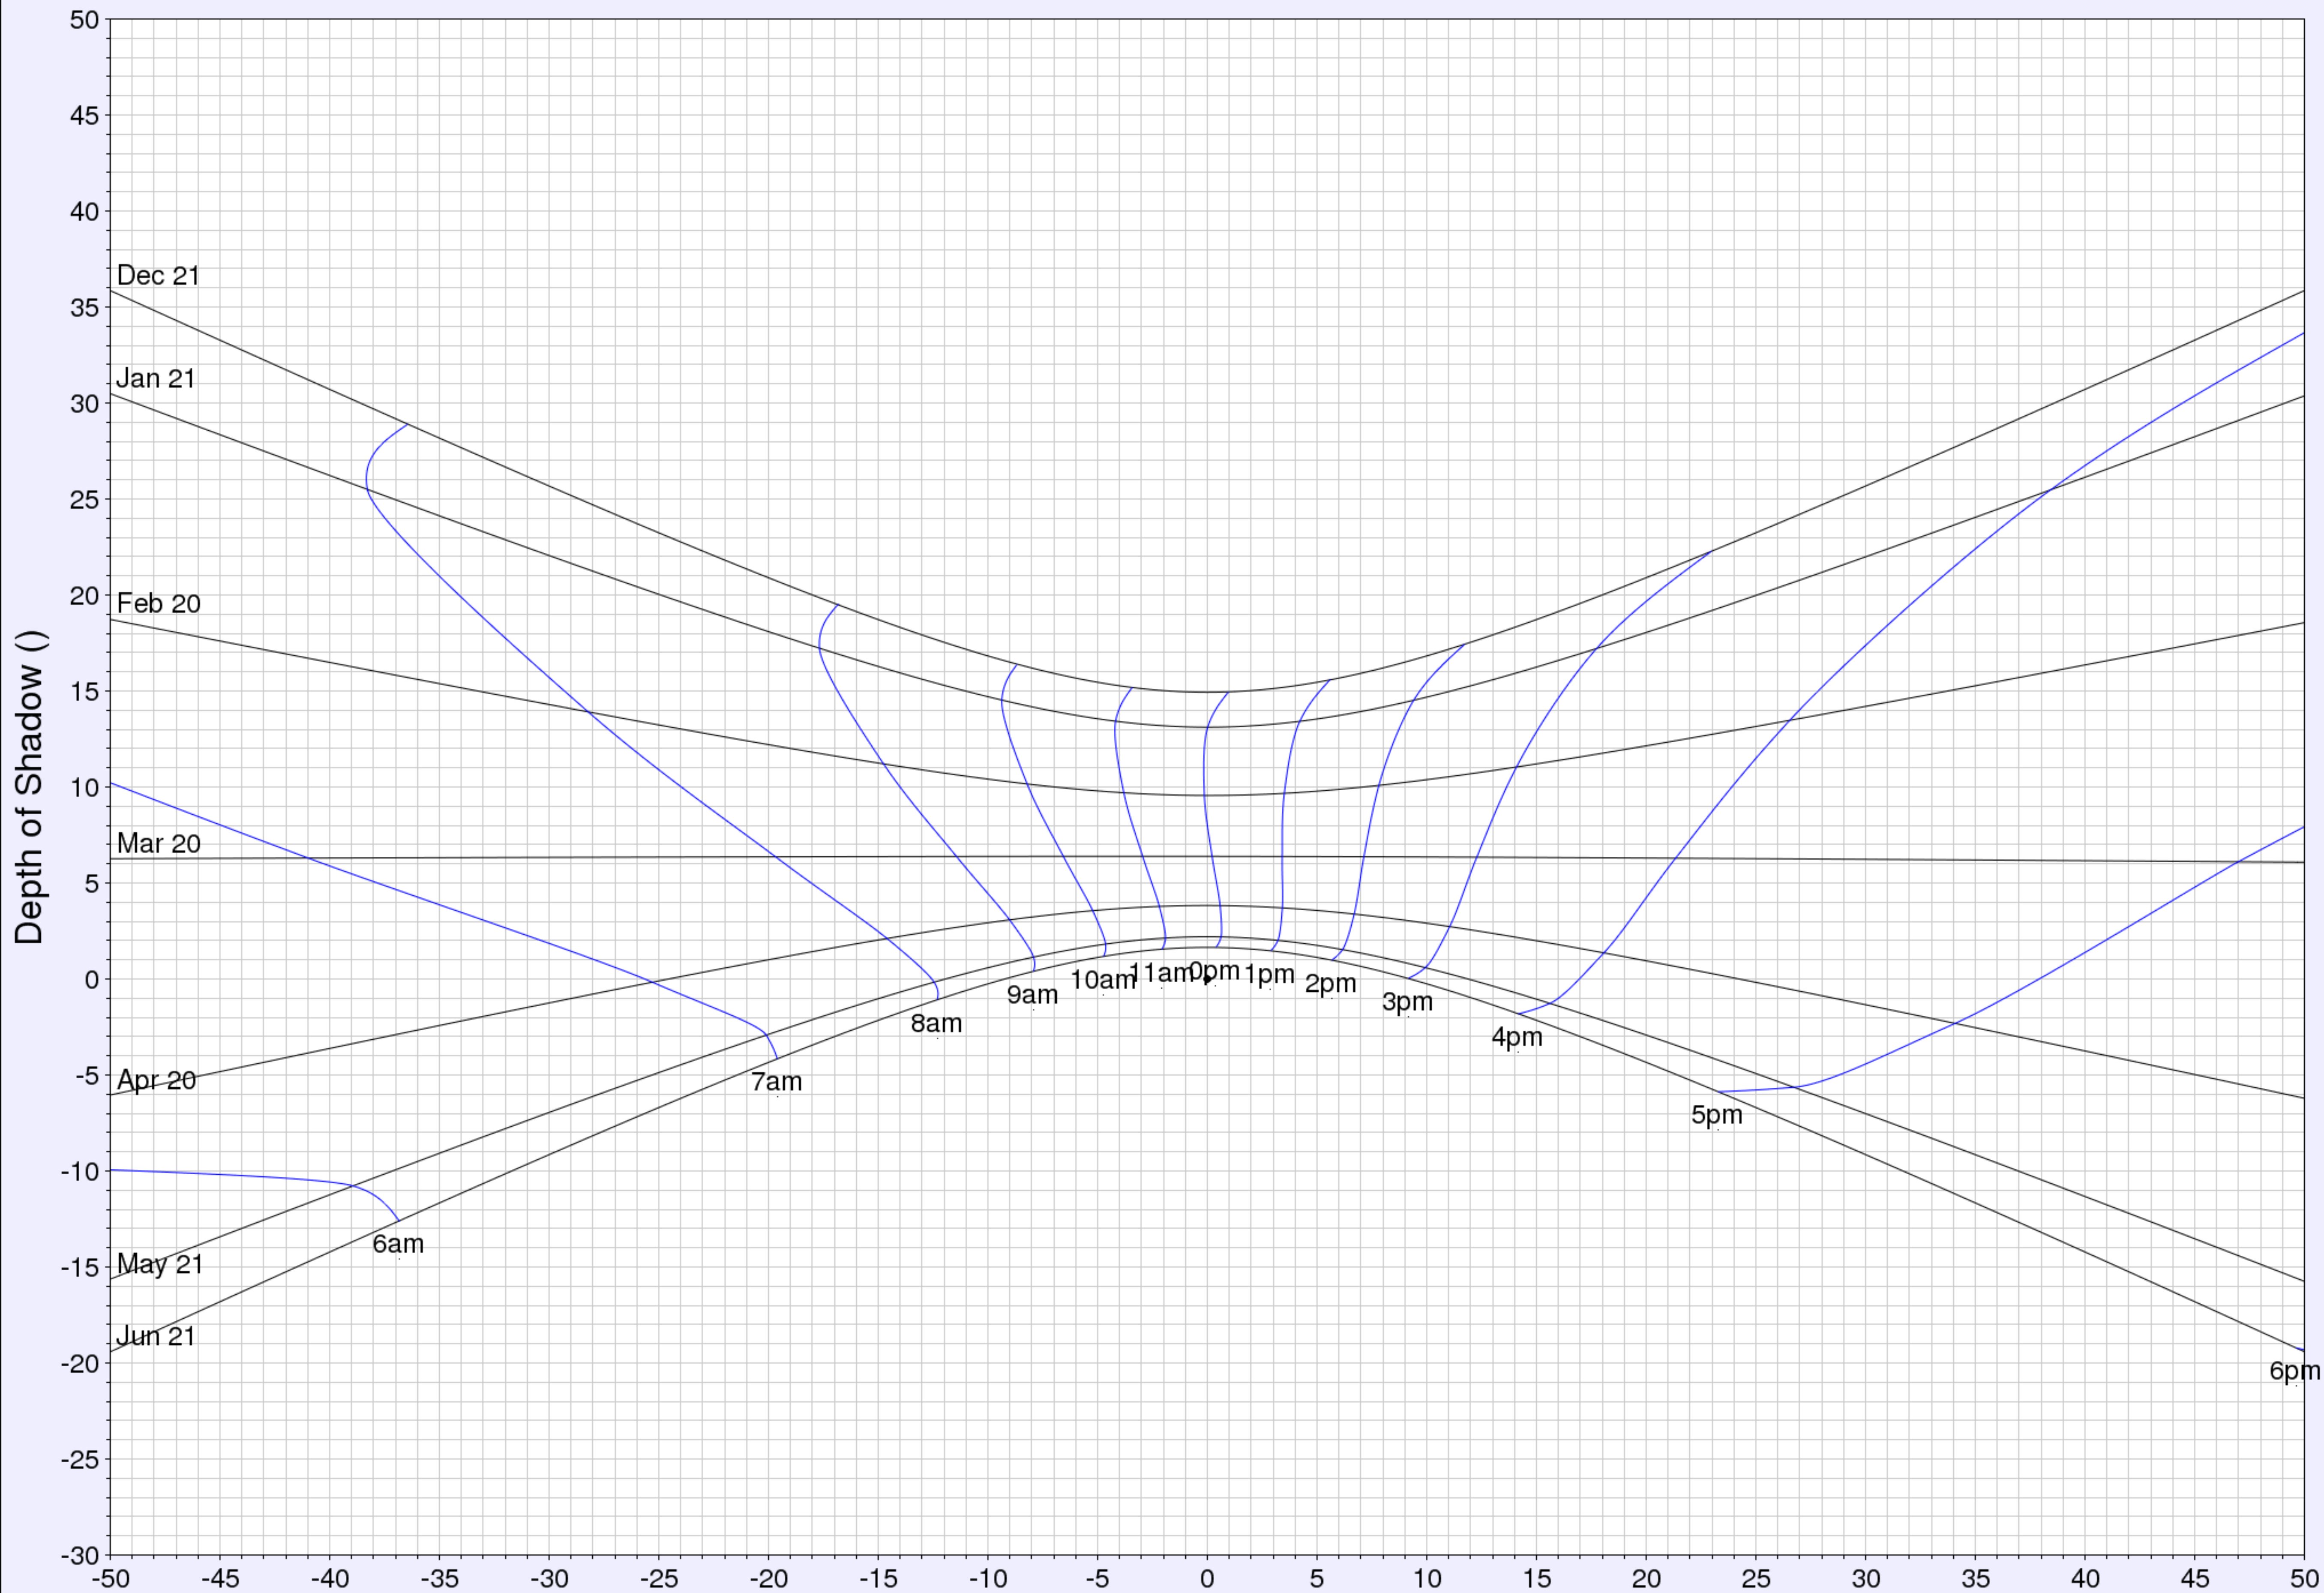

Extent of shadow for a 10.0 pole

(c) UO Solar Radiation Monitoring Lab
Sponsor: ETO

West <-- Horizontal Distance (') --> East

Latitude: 32.78
Longitude: -117.13
Time zone: UTC-8
Hour lines indicate local standard time.