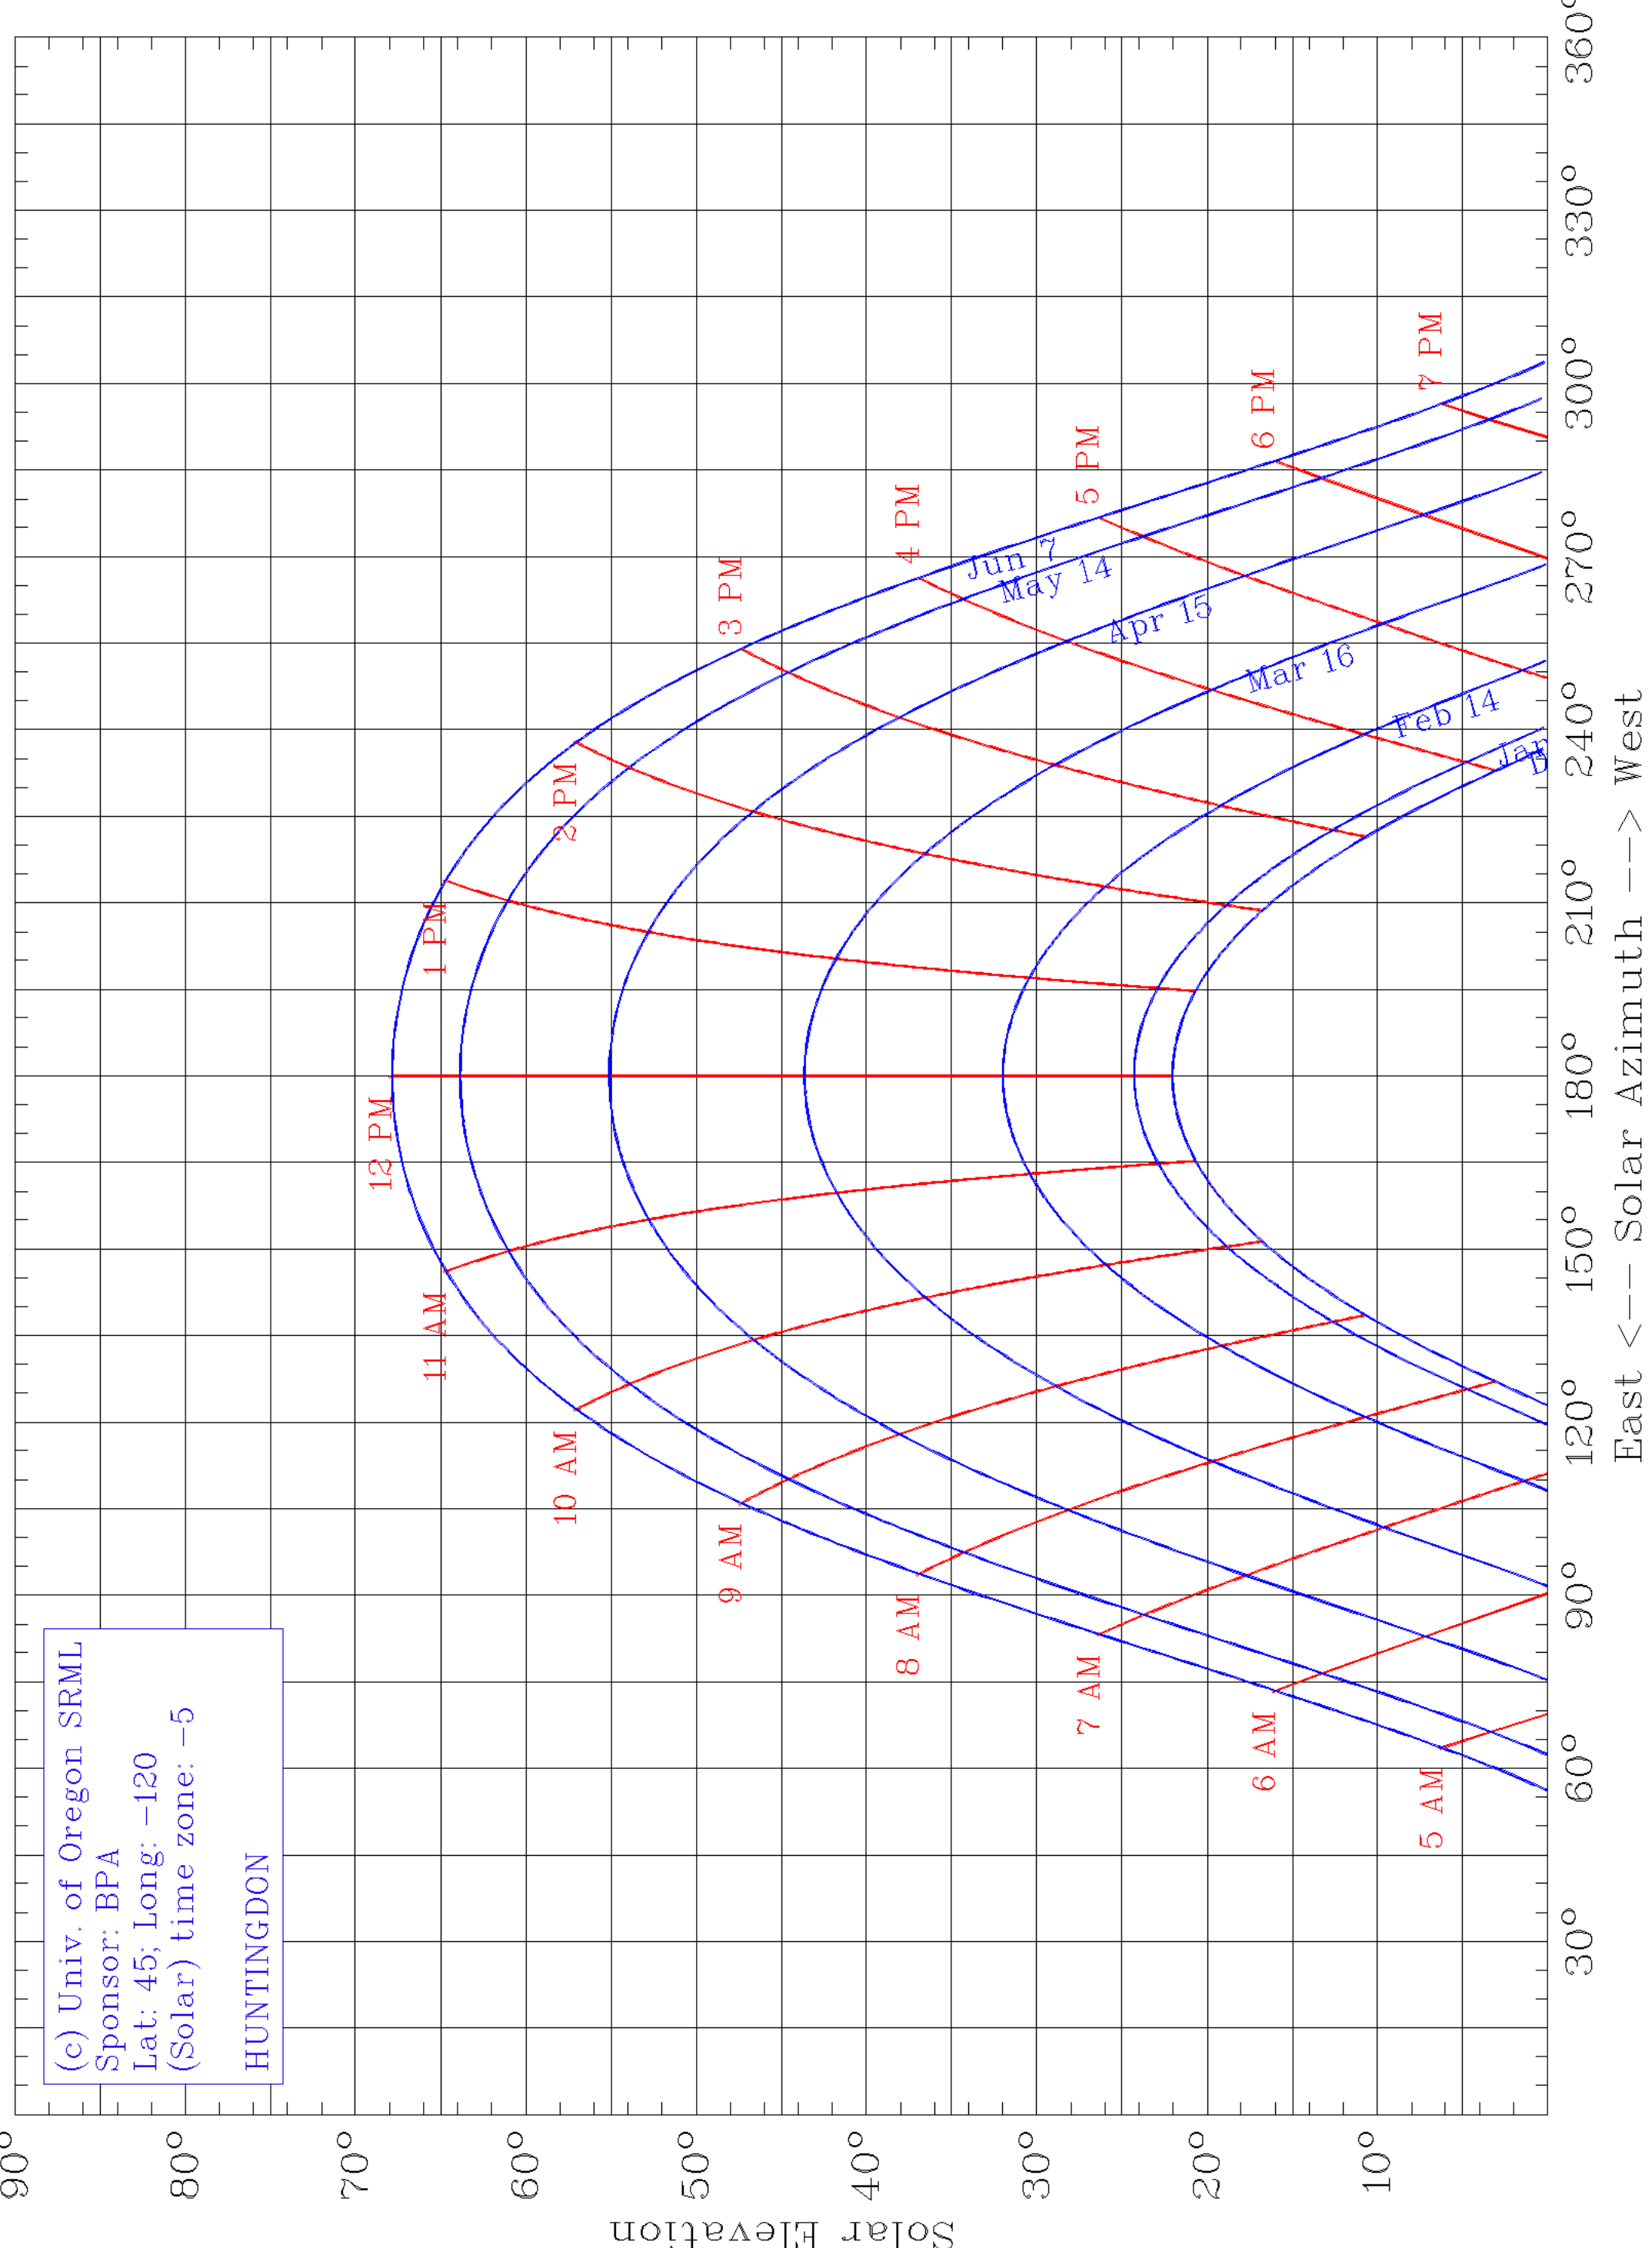

(c) Univ. of Oregon SRML  
Sponsor: BPA  
Lat: 45; Long: -120  
(Solar) time zone: -5  
HUNTINGDON

East <--- Solar Azimuth ---> West