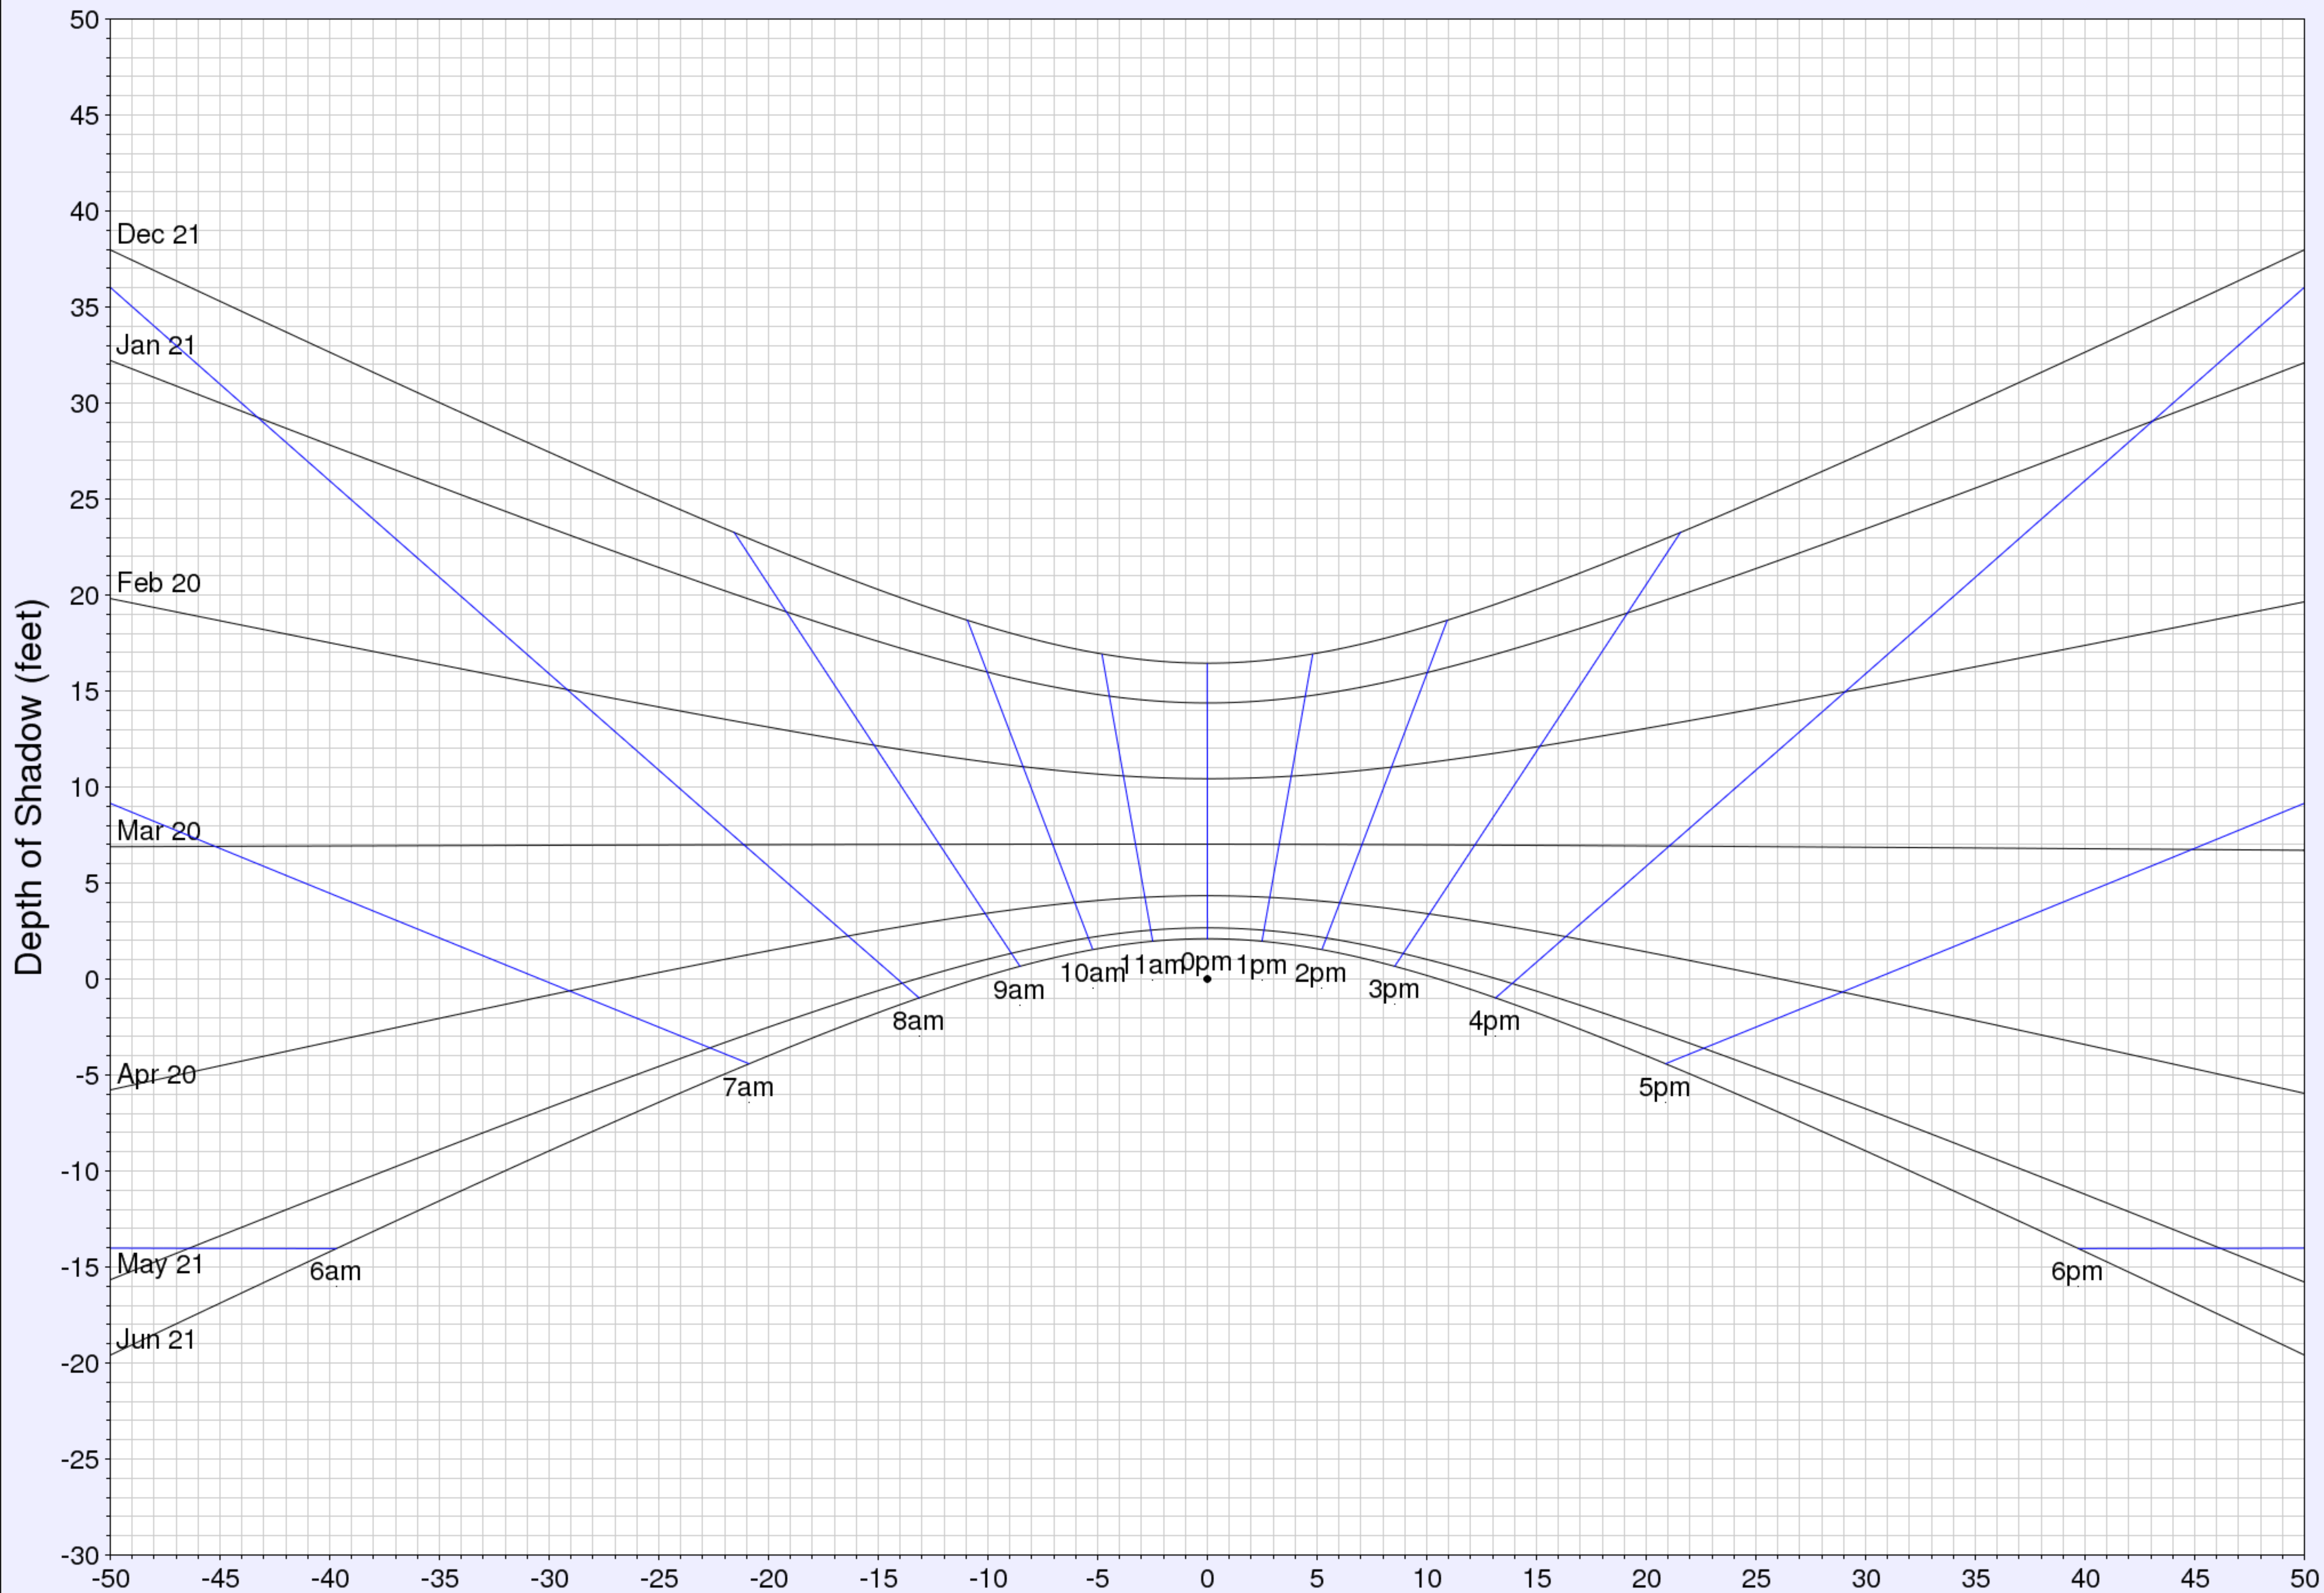

# Extent of shadow for a 10.0 ft pole

(c) UO Solar Radiation Monitoring Lab  
Sponsor: ETO

West <-- Horizontal Distance (feet) --> East

Latitude: 35.29  
Longitude: -120.68  
Time zone: UTC-8  
Hour lines indicate local solar time.