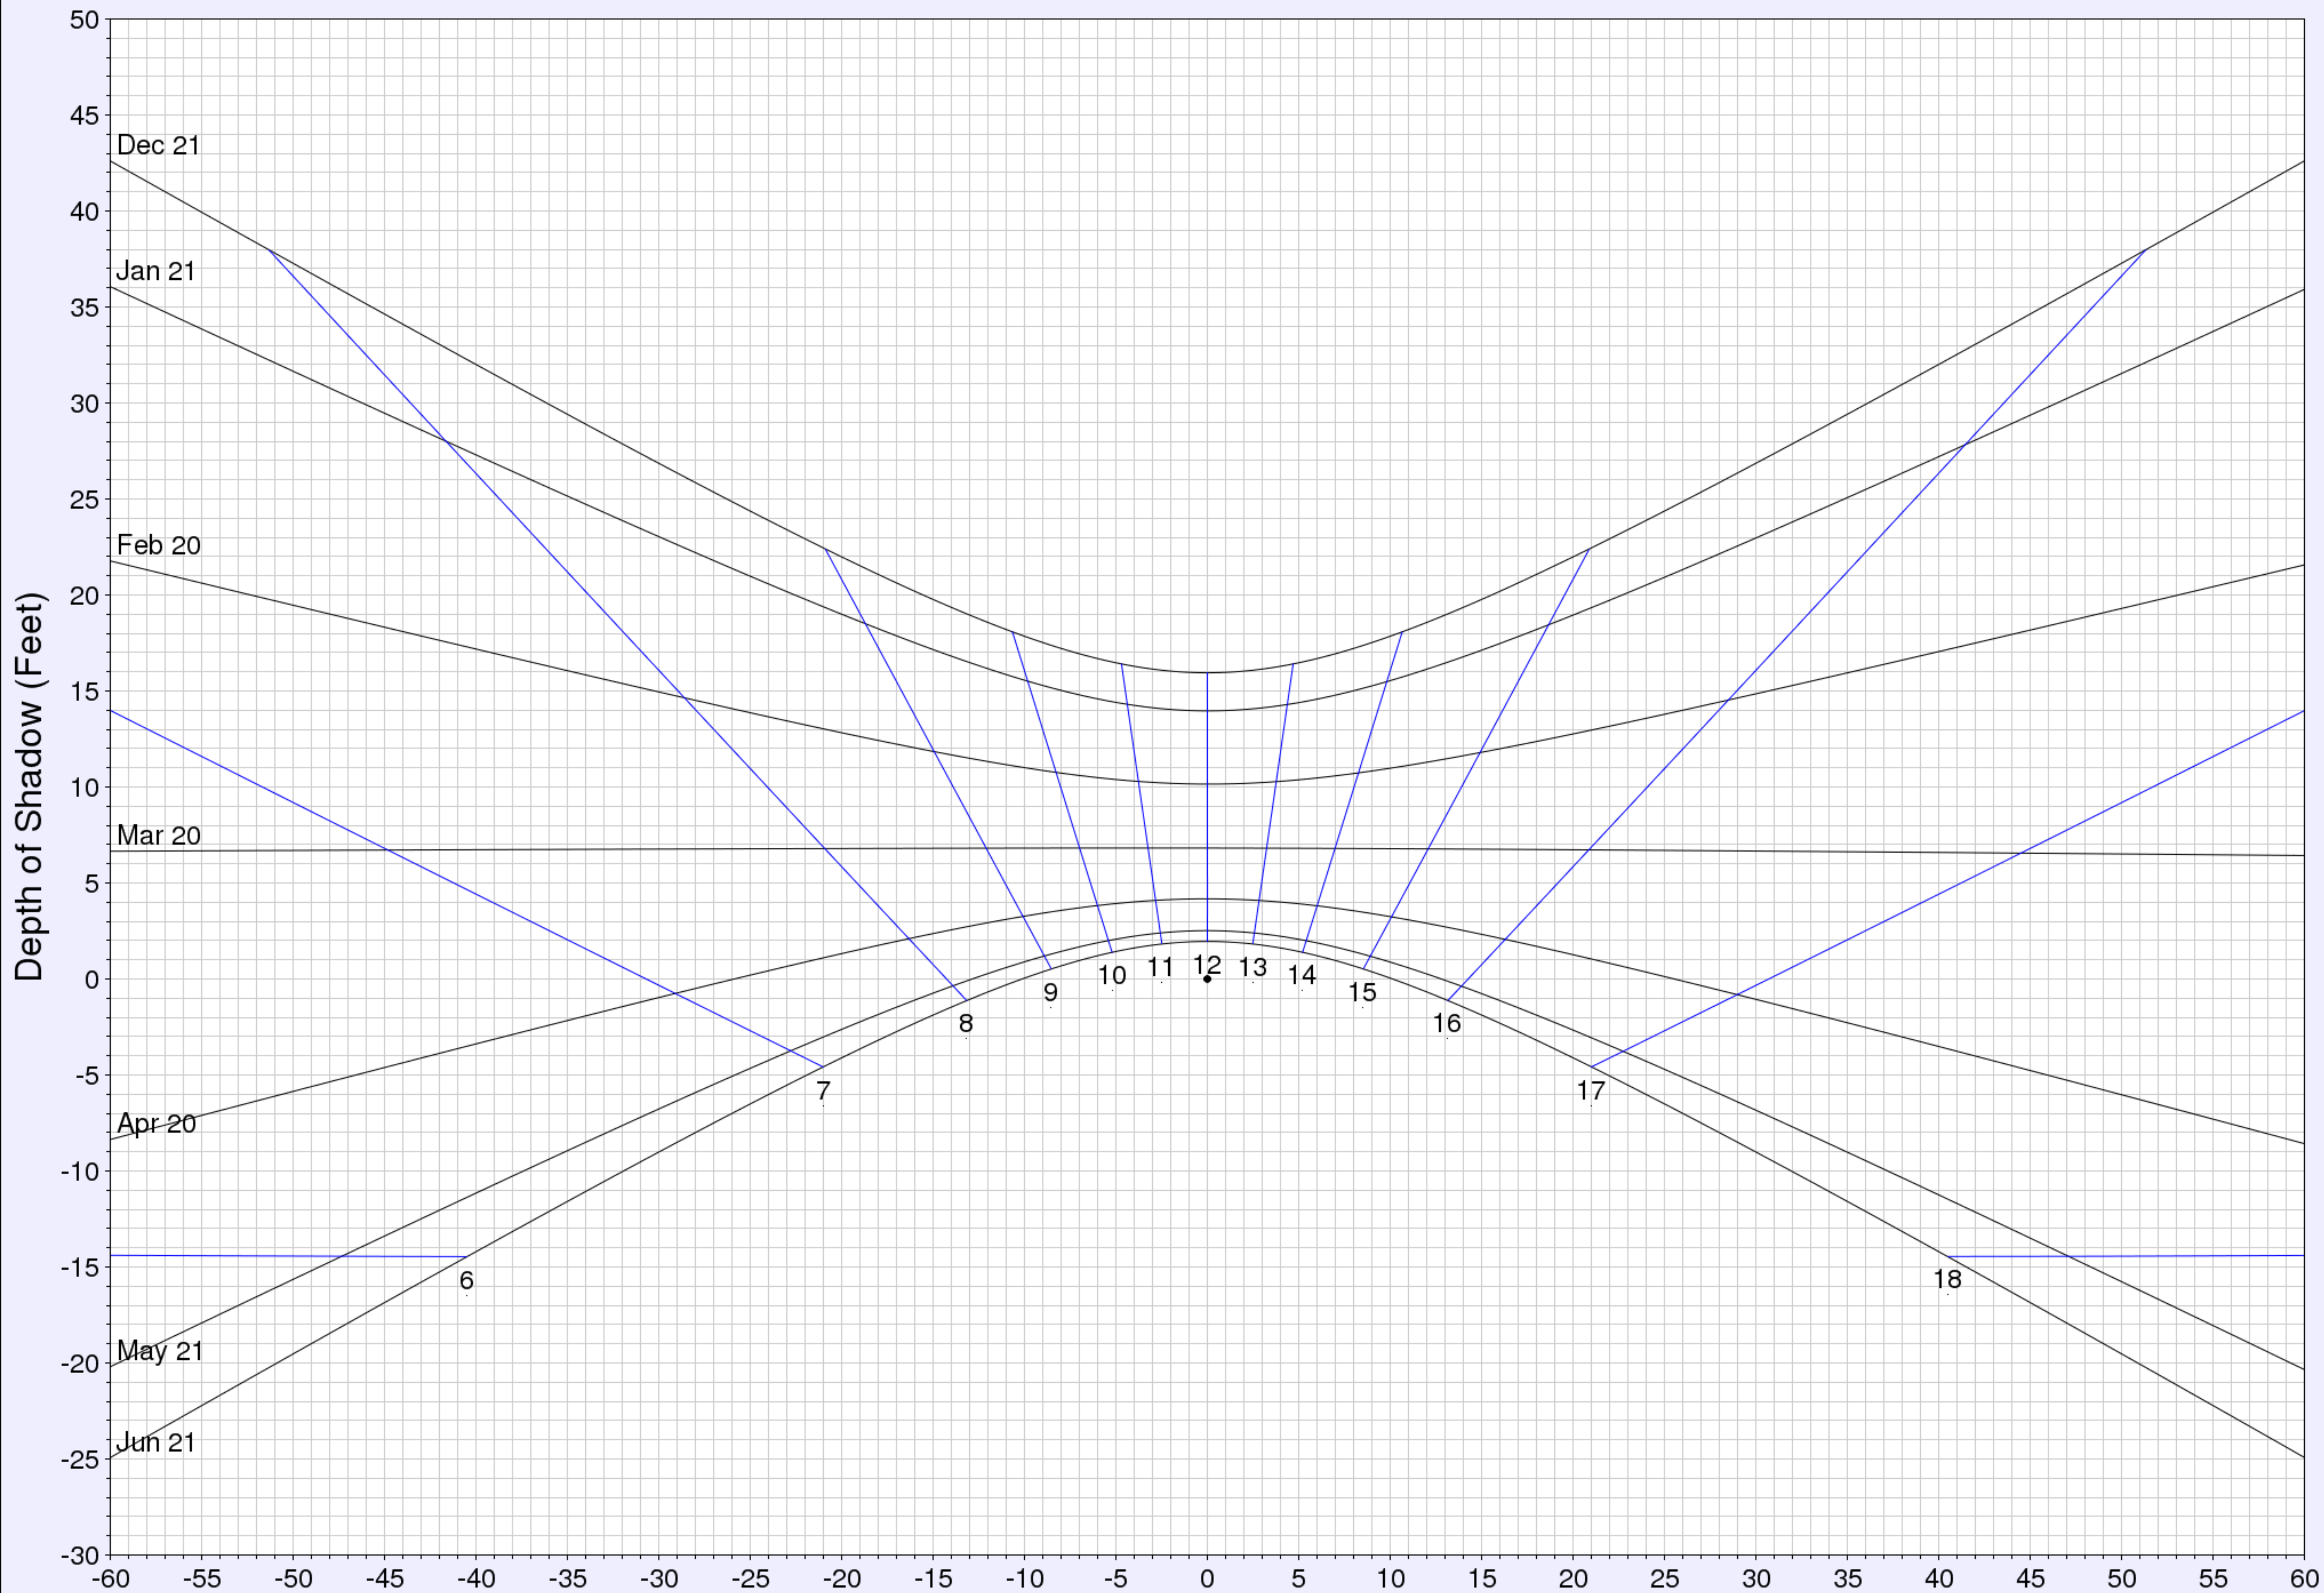

Extent of shadow for a 10.0 Feet pole

(c) UO Solar Radiation Monitoring Lab
Sponsor: BPA

West <-- Horizontal Distance (Feet) --> East

Latitude: 34.5
Longitude: -113.75
Time zone: UTC-7
Hour lines indicate local solar time.