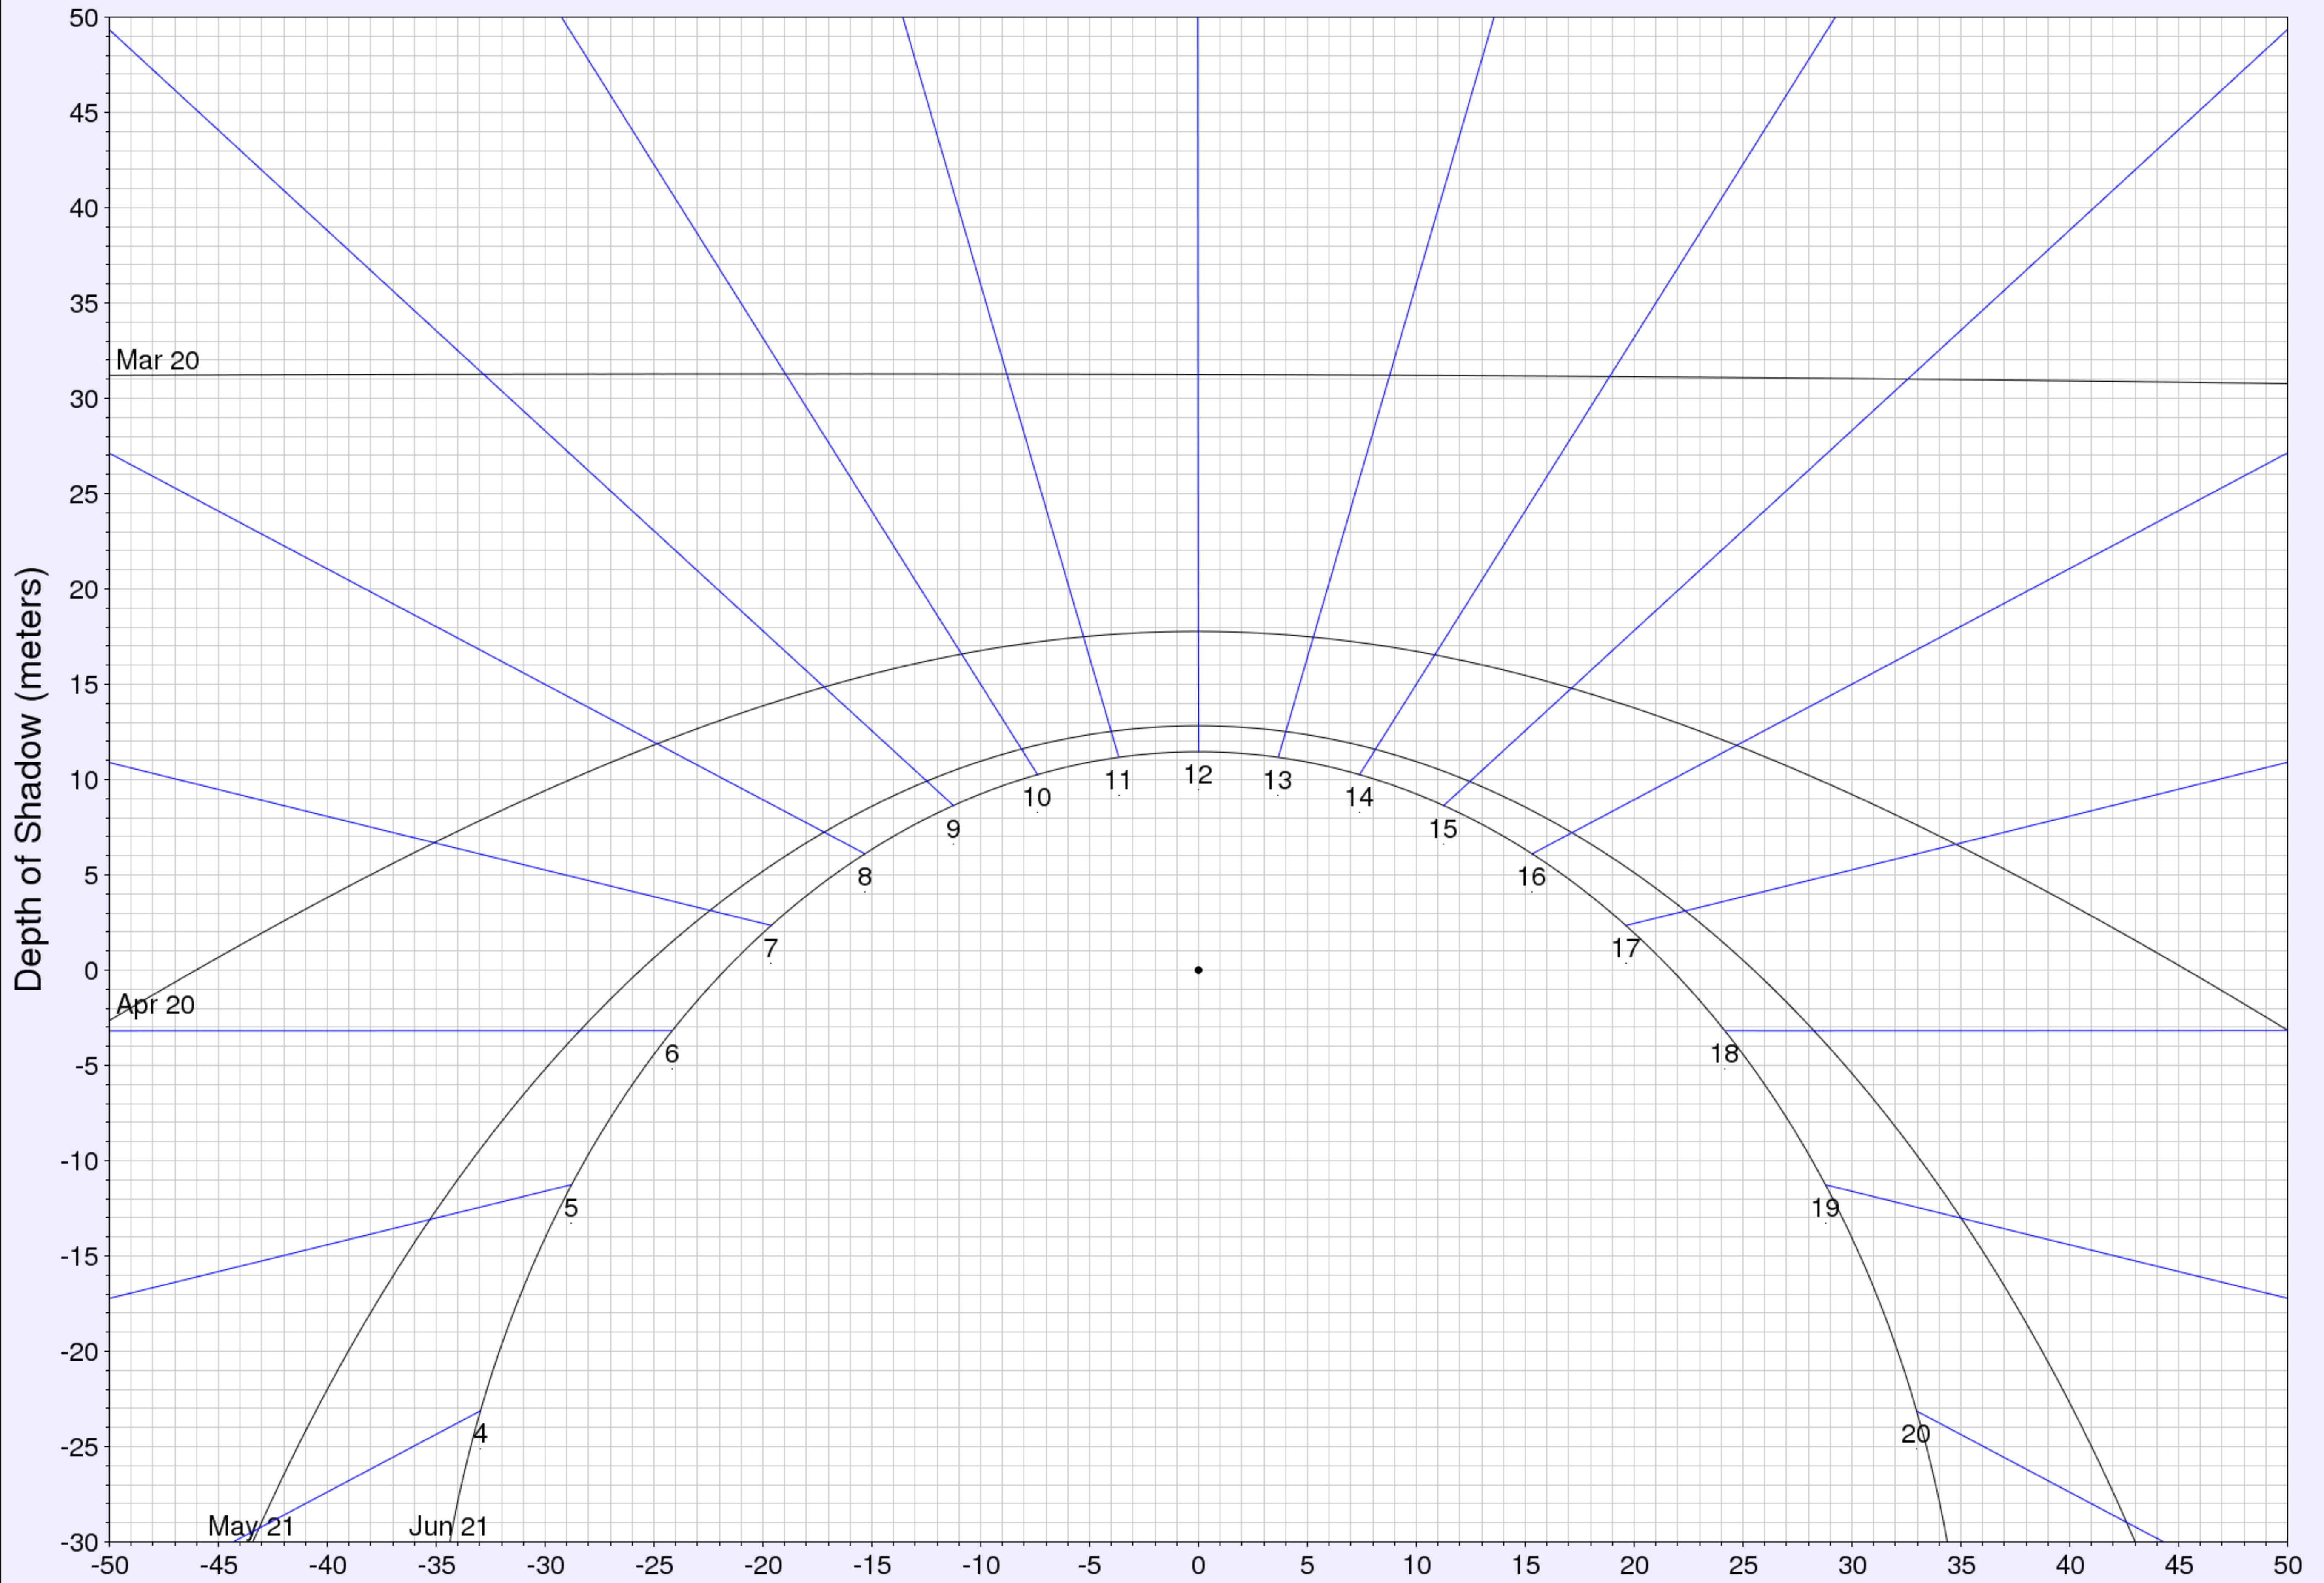

# Extent of shadow for a 10.0 m pole

(c) UO Solar Radiation Monitoring Lab  
Sponsor: BPA

West <-- Horizontal Distance (meters) --> East

Latitude: 72.34  
Longitude: 38.27  
Time zone: UTC0  
Hour lines indicate local solar time.