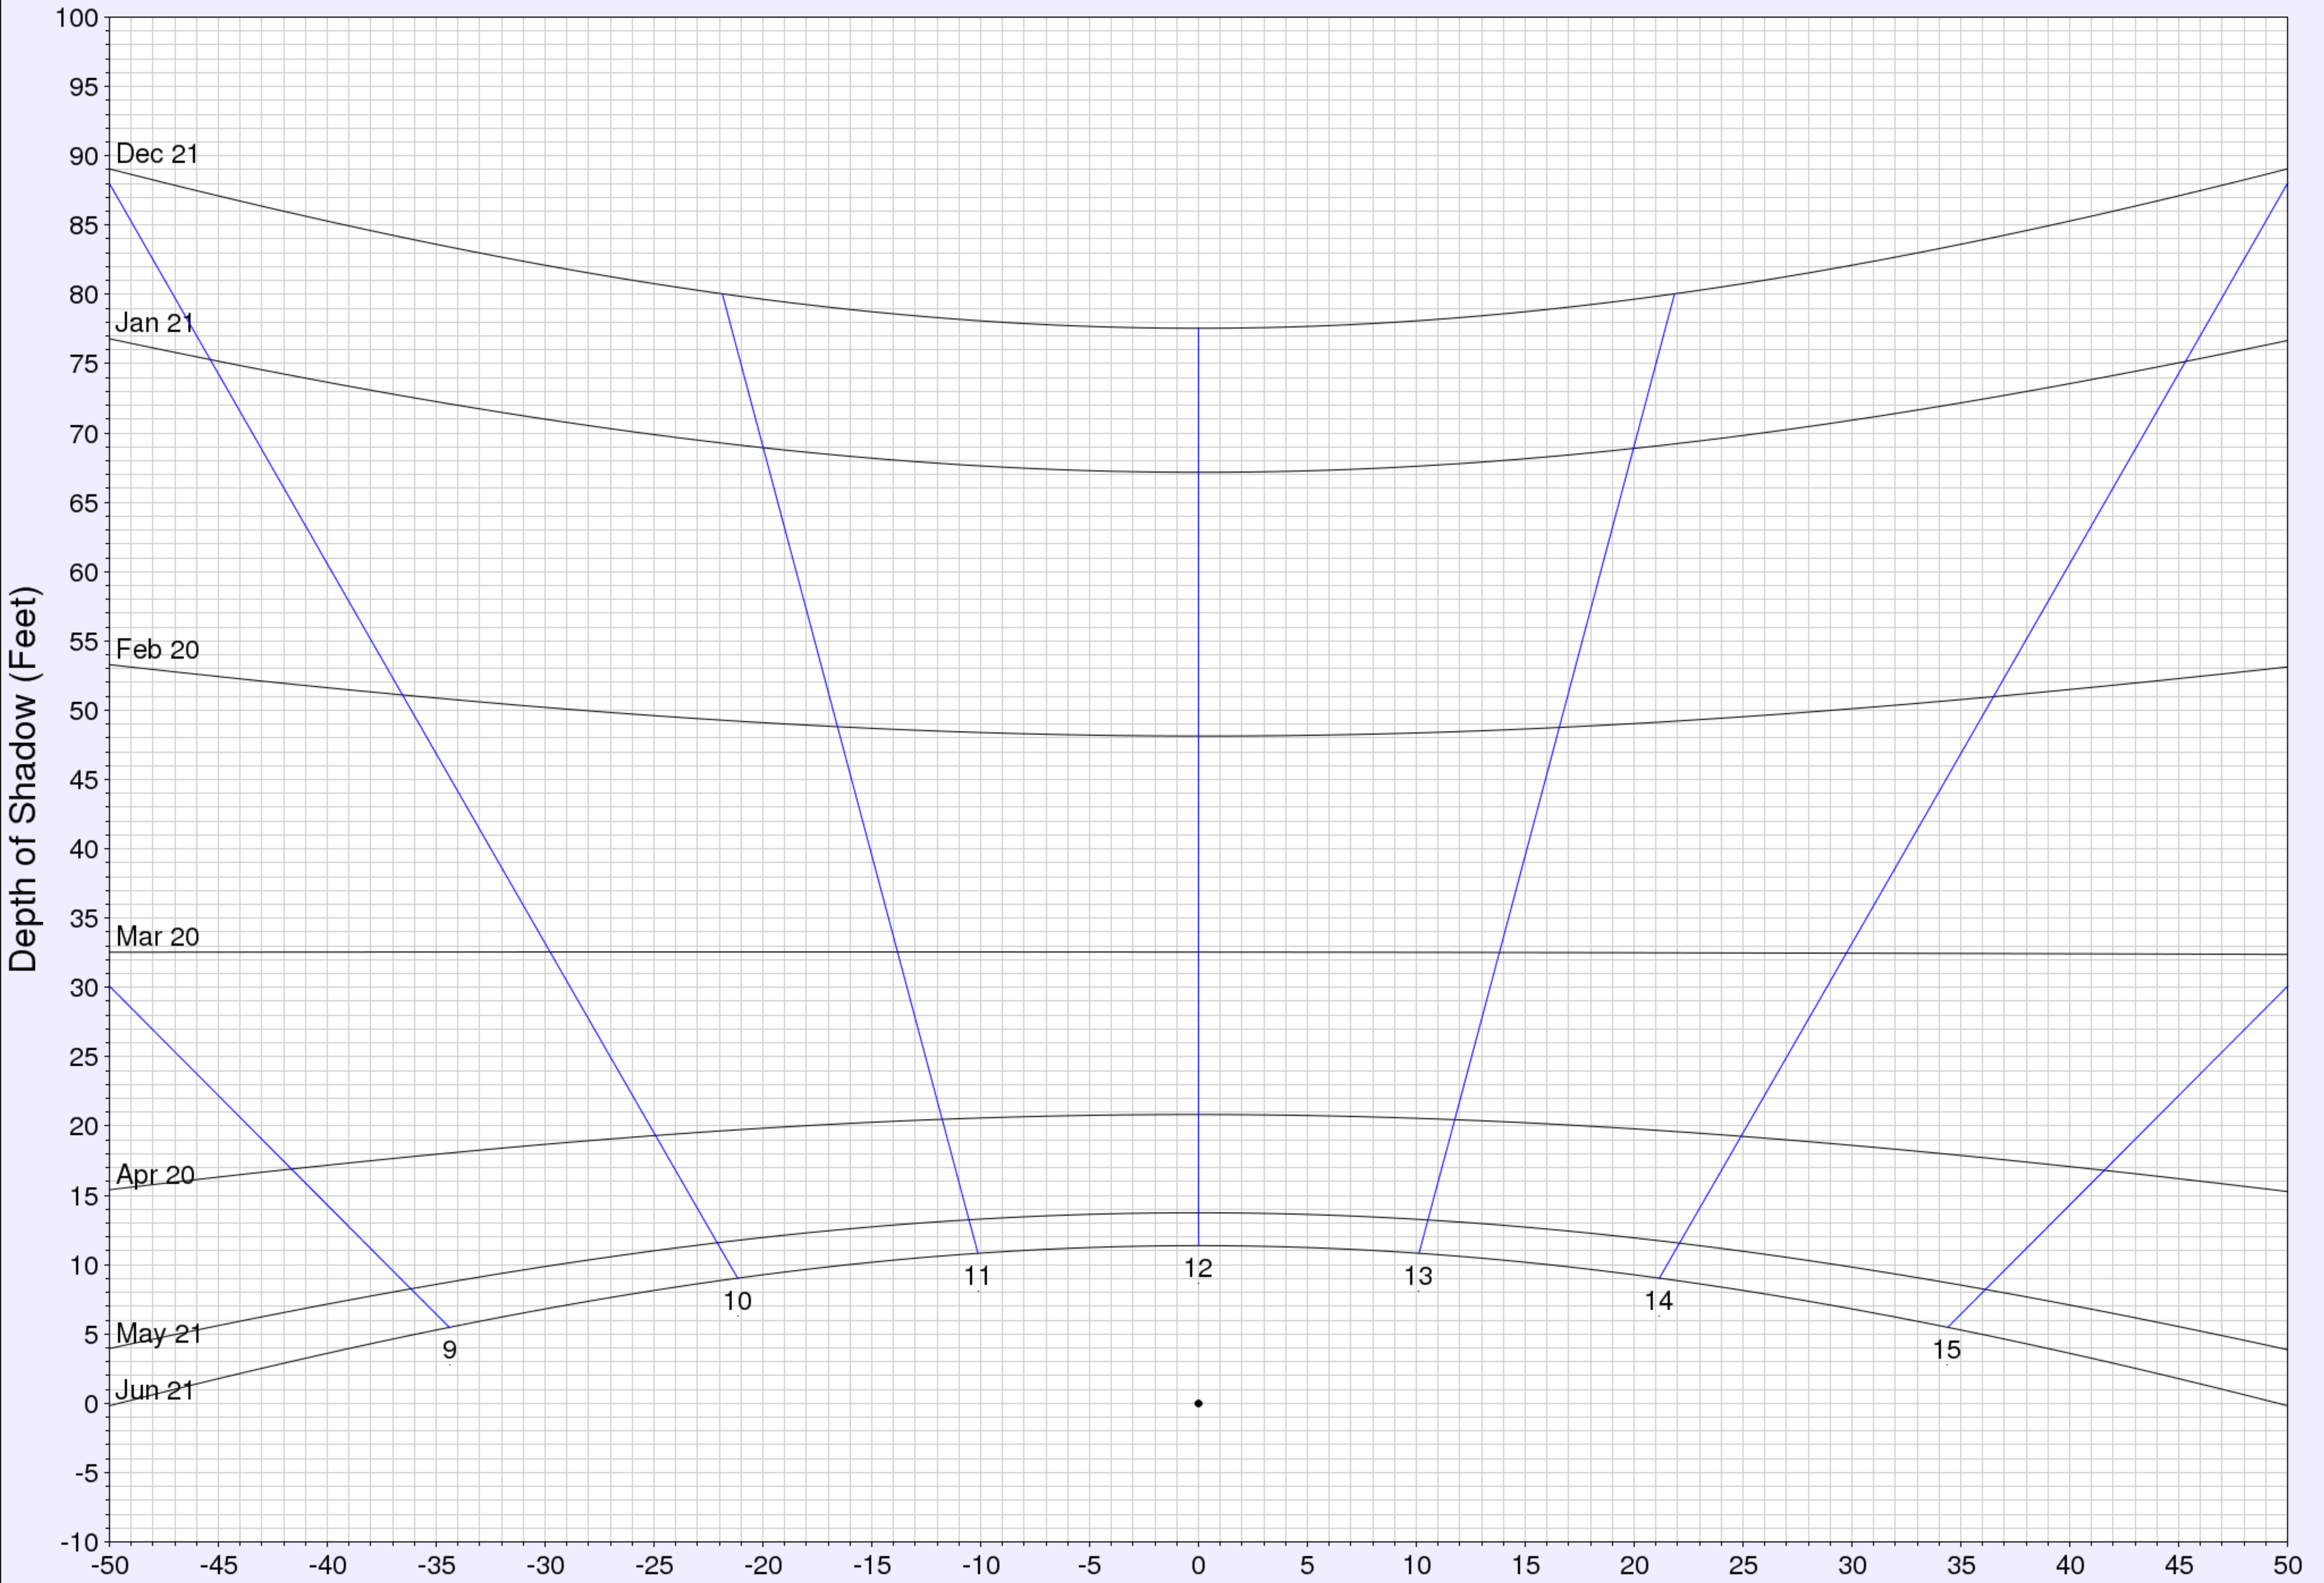

Extent of shadow for a 40 Feet pole

(c) UO Solar Radiation Monitoring Lab
Sponsor: BPA

West <-- Horizontal Distance (Feet) --> East

Latitude: 39.31
Longitude: -76.98
Time zone: UTC-5
Hour lines indicate local solar time.