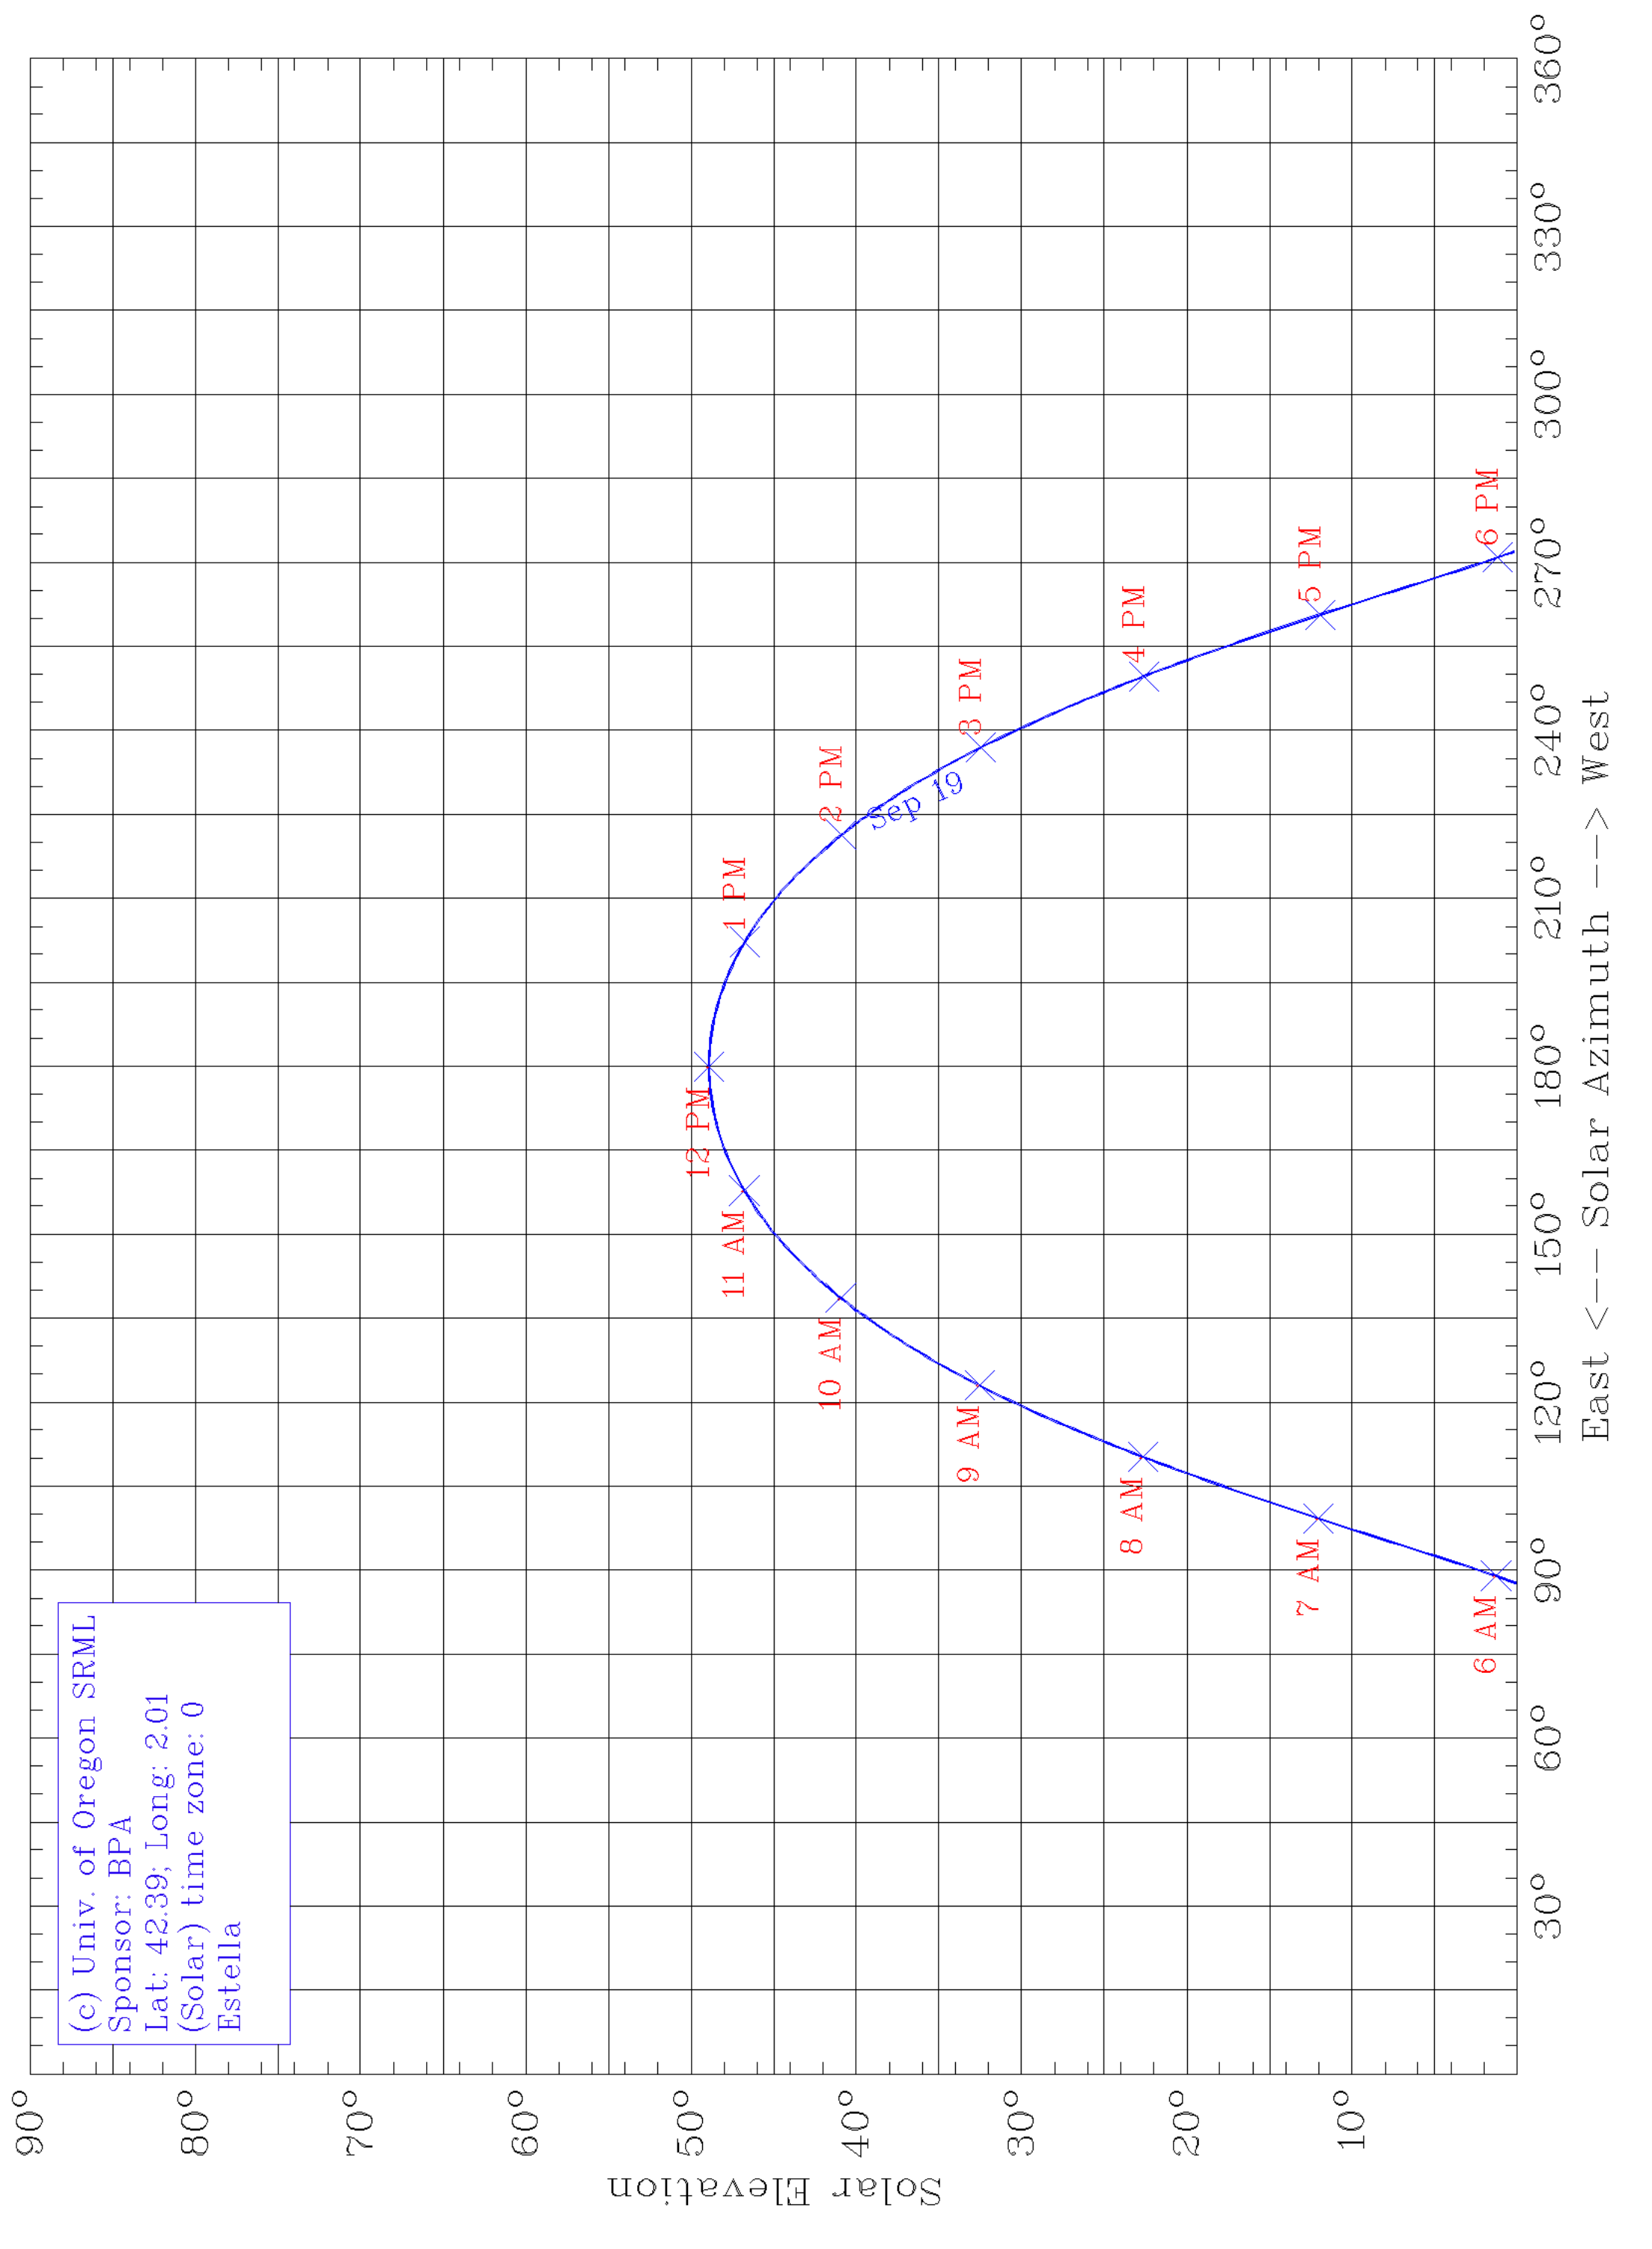

(c) Univ. of Oregon SRML  
Sponsor: BPA  
Lat: 42.39; Long: 2.01  
(Solar) time zone: 0  
Estella

East <--- Solar Azimuth ---> West