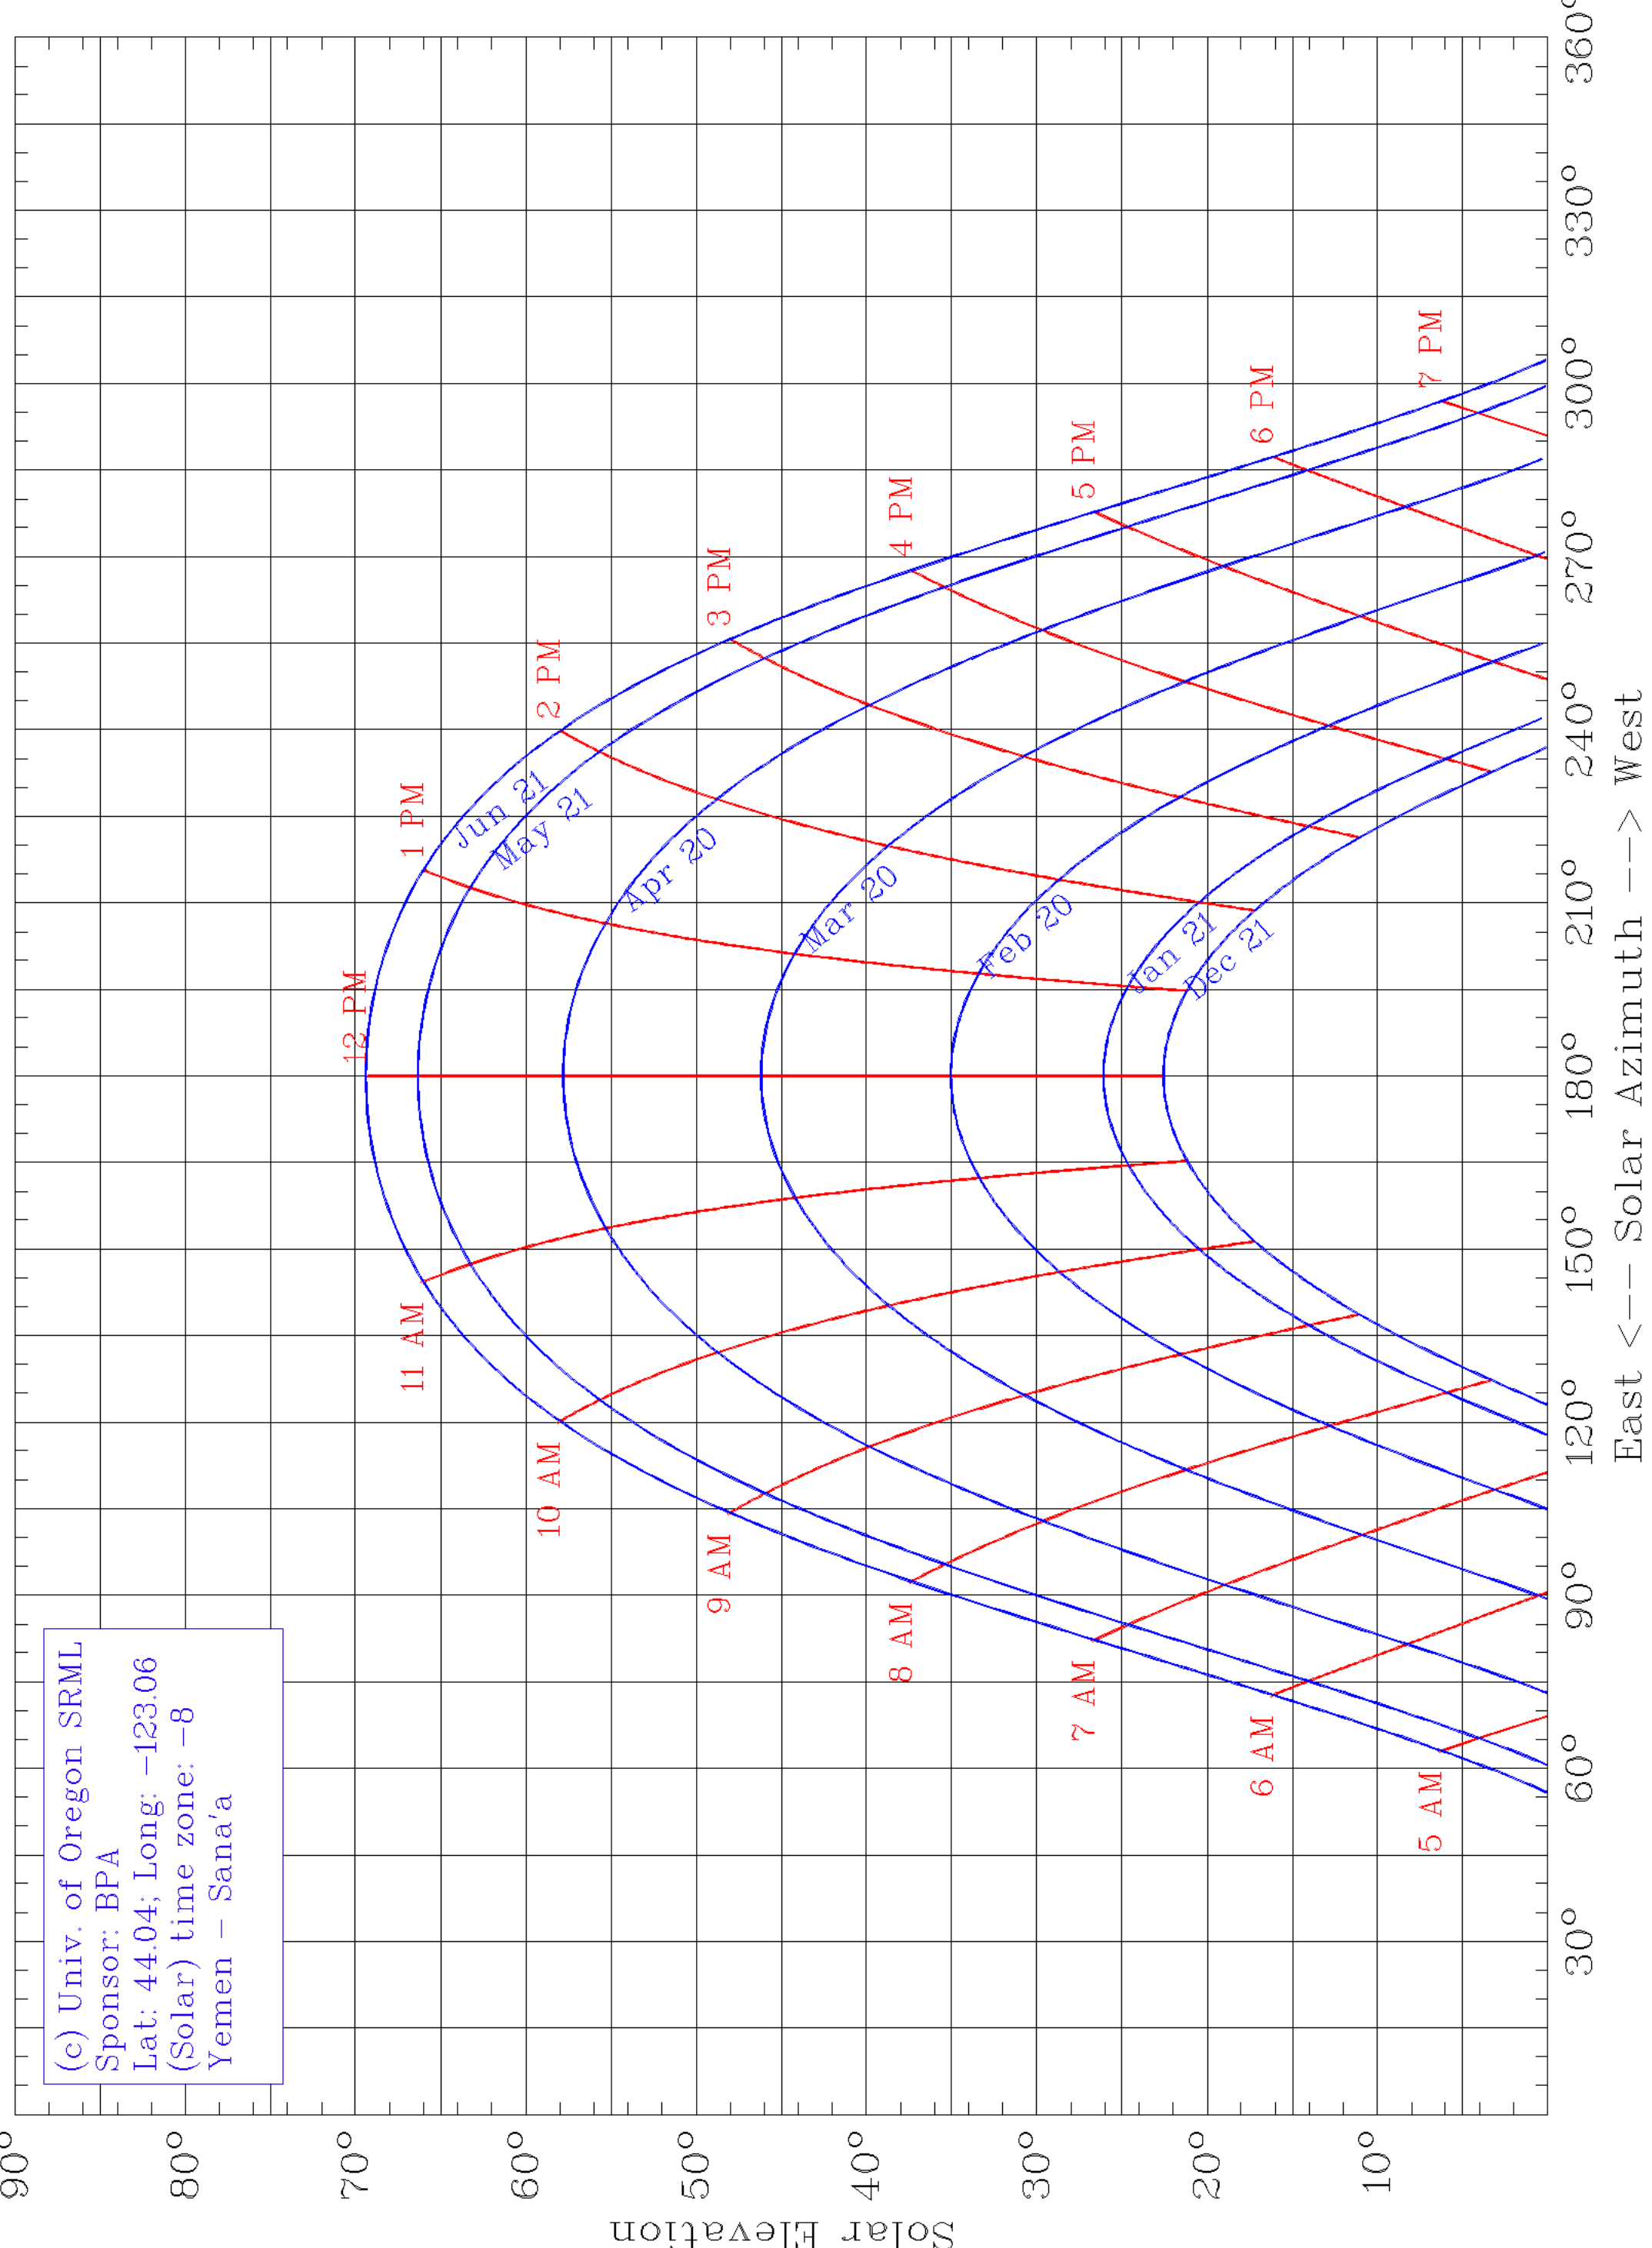

(c) Univ. of Oregon SRML
Sponsor: BPA
Lat: 44.04; Long: -123.06
(Solar) time zone: -8
Yemen - Sana'a

East <--- Solar Azimuth ---> West