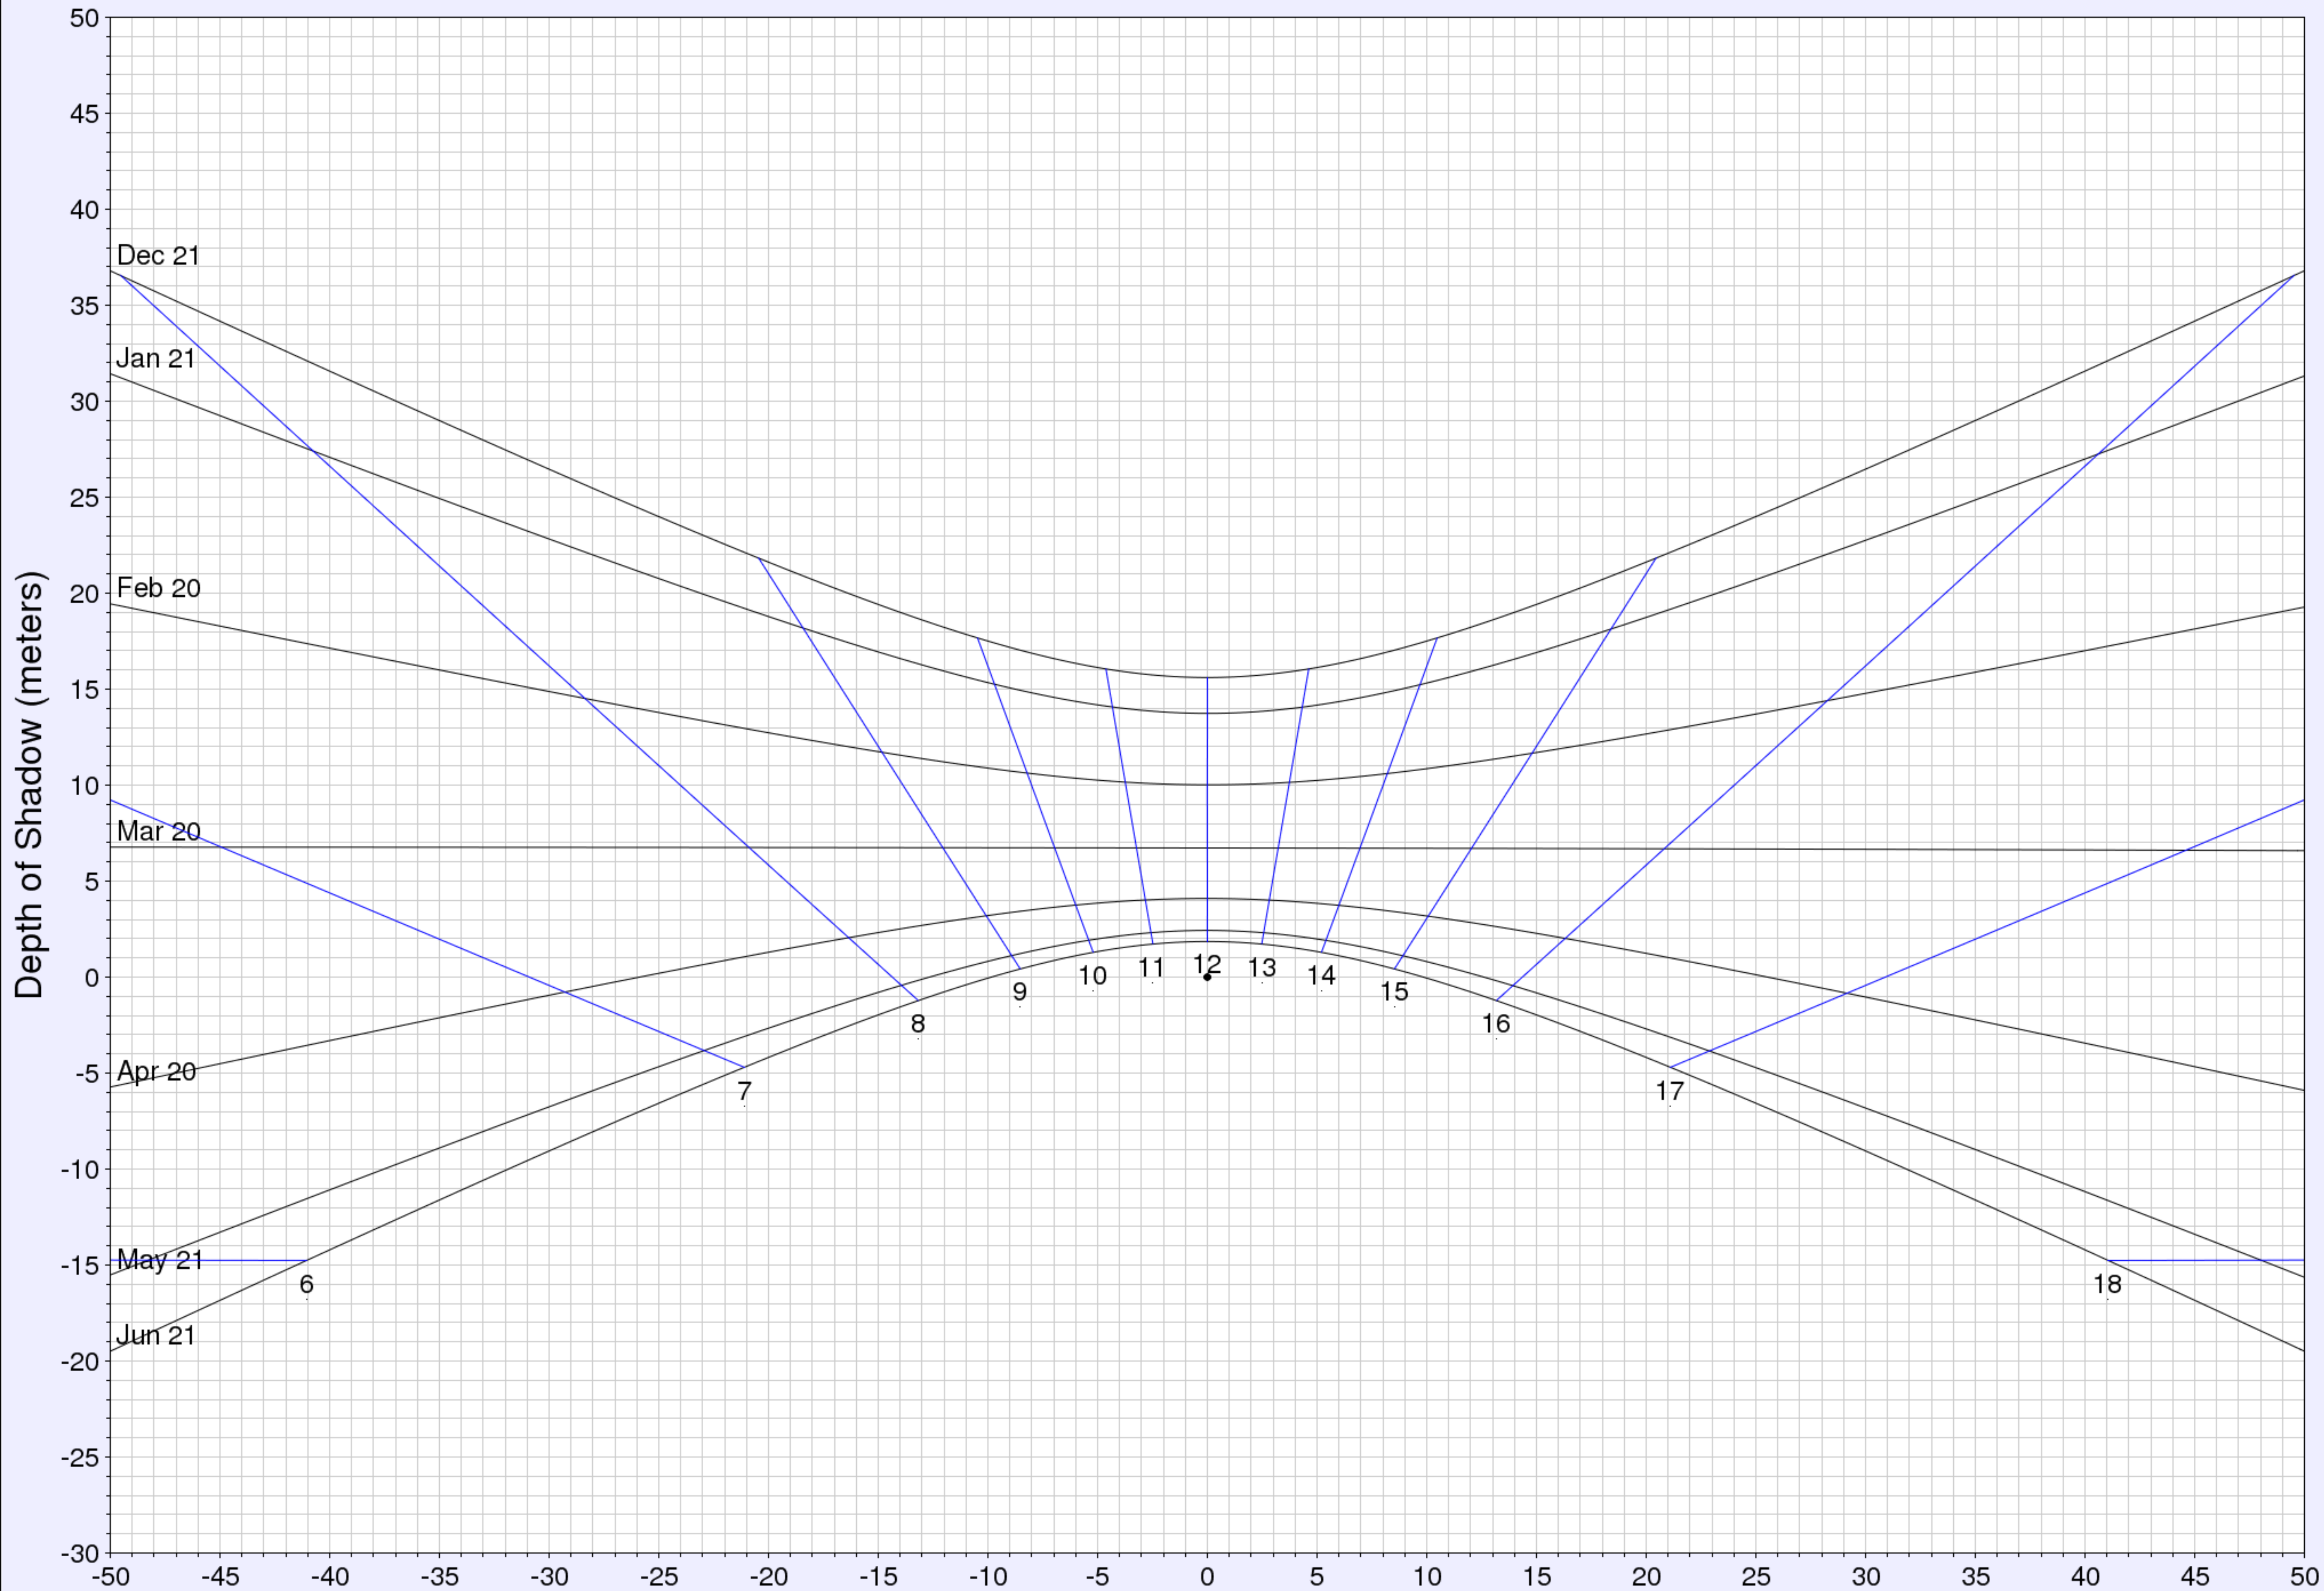

# Extent of shadow for a 10.0 m pole

(c) UO Solar Radiation Monitoring Lab  
Sponsor: BPA

West <-- Horizontal Distance (meters) --> East

Latitude: 33.94  
Longitude: 67.71  
Time zone: UTC4.5  
Hour lines indicate local solar time.