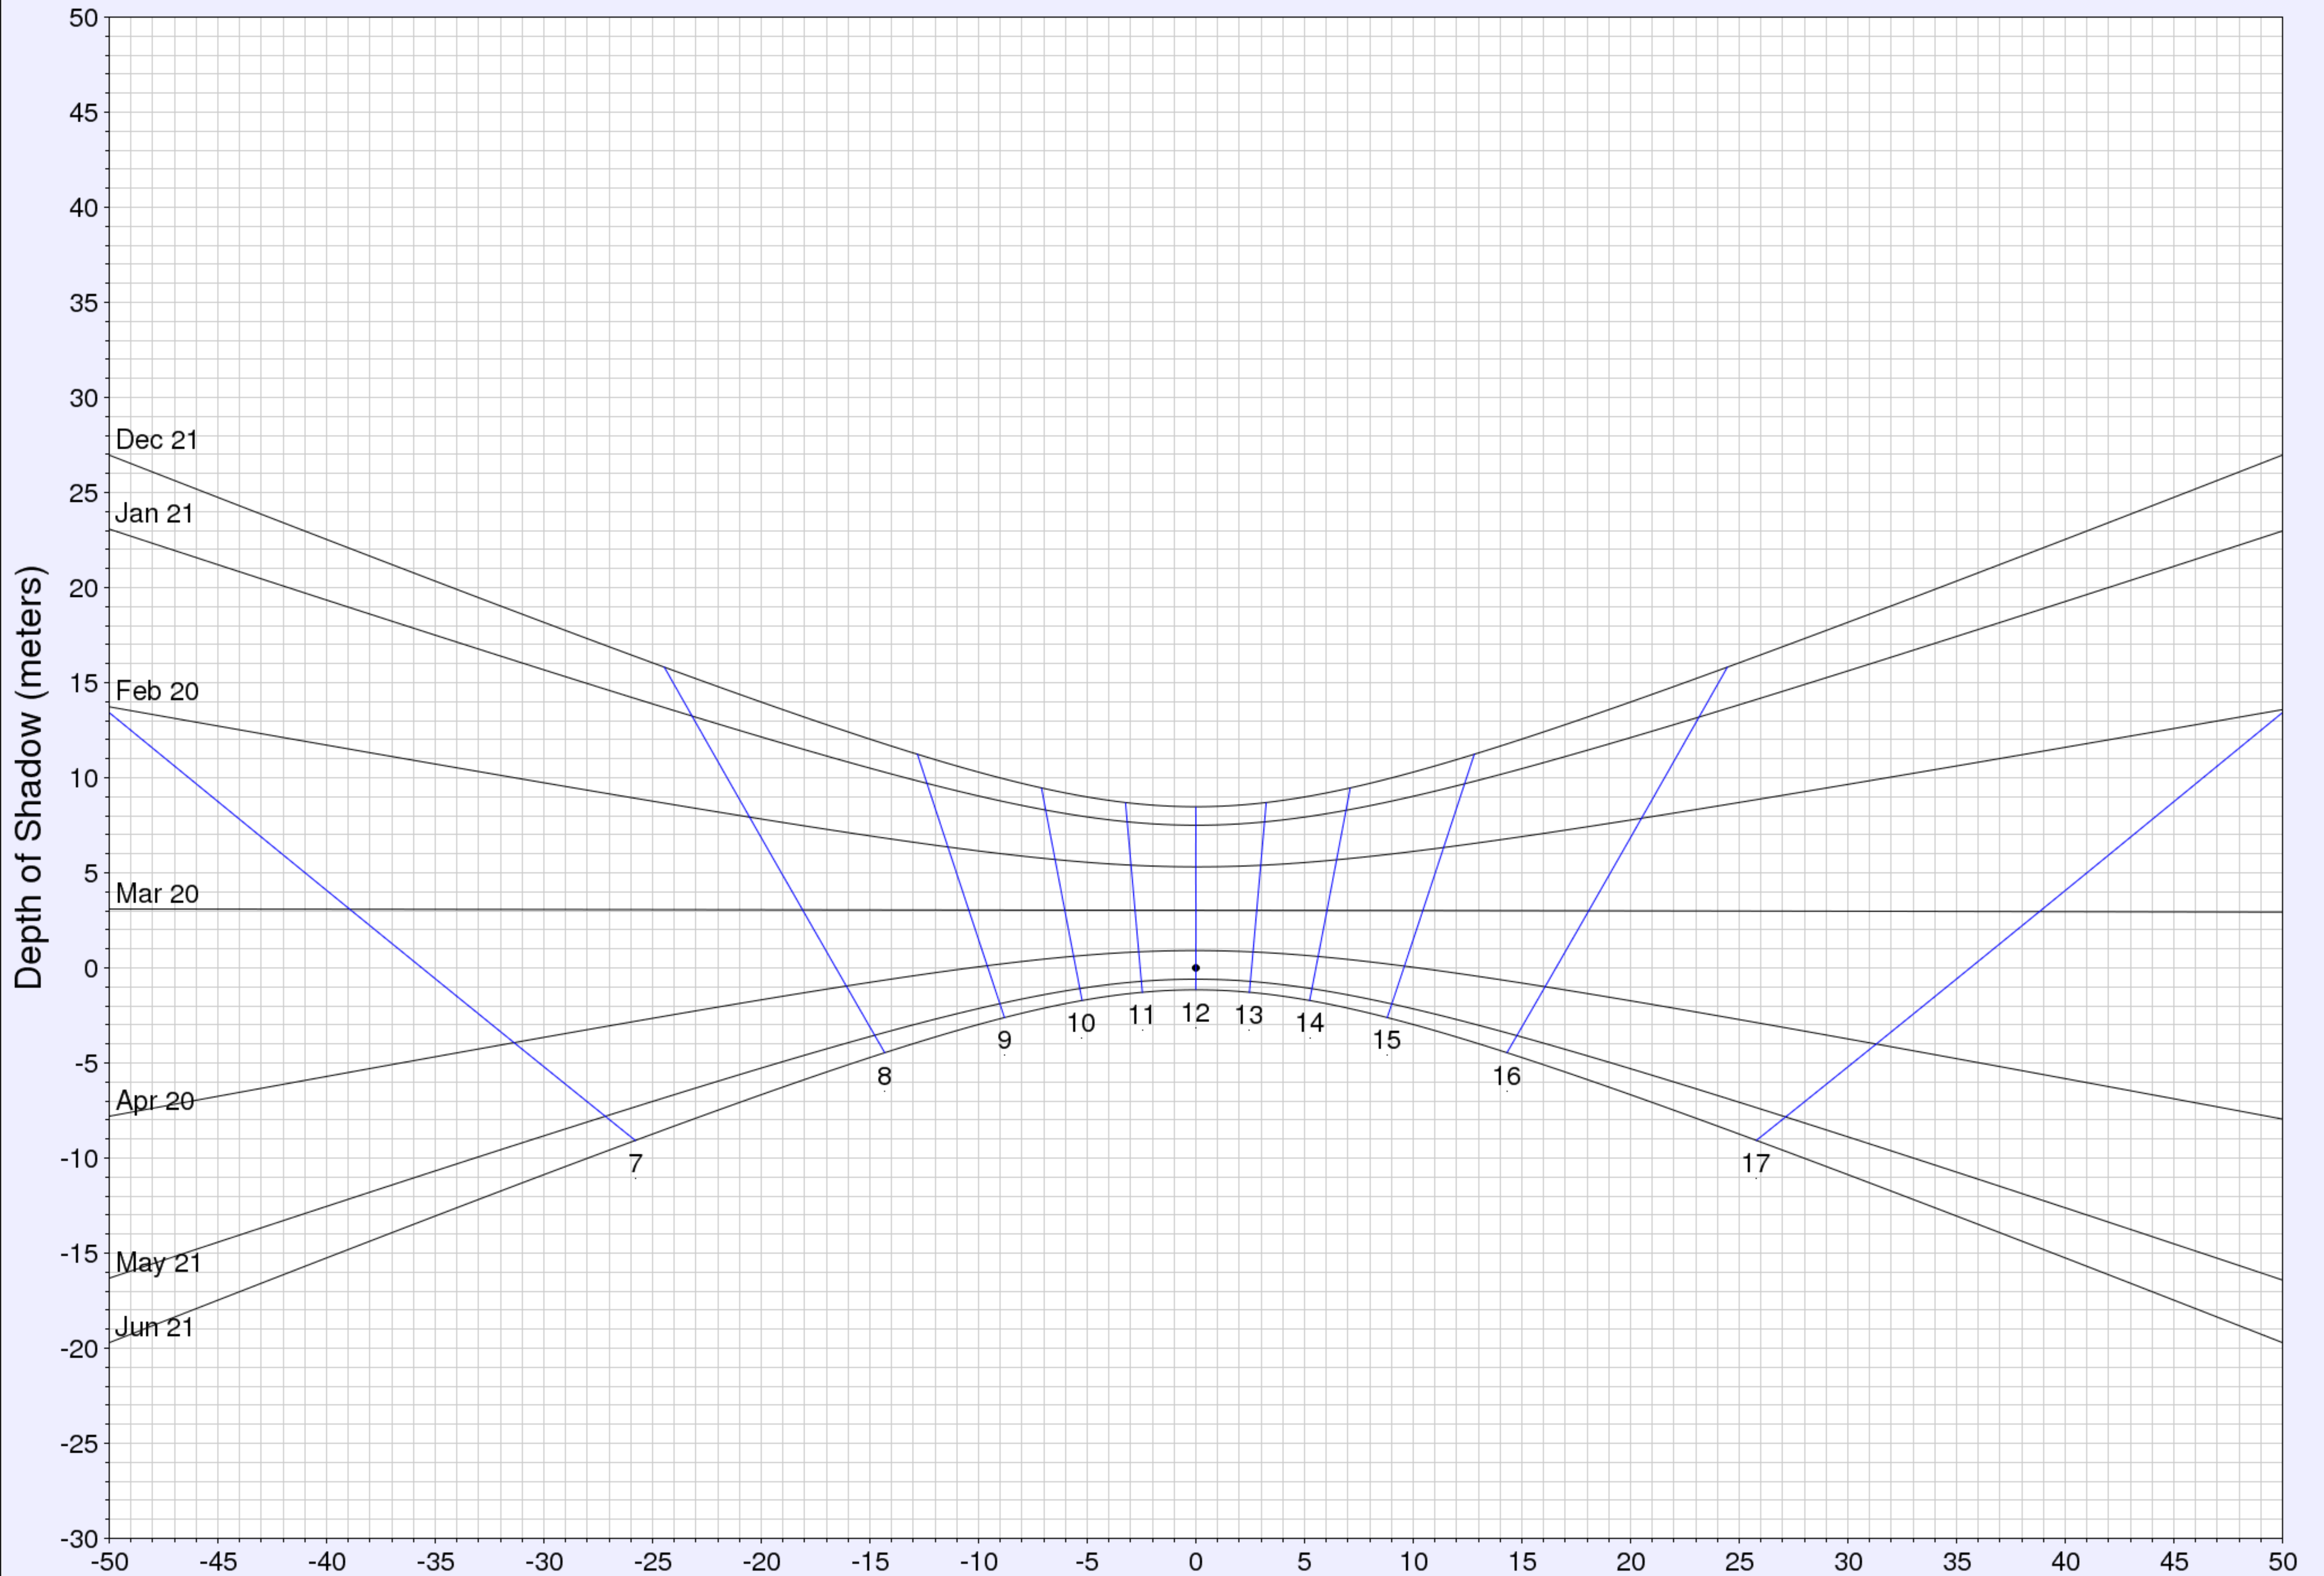

# Extent of shadow for a 10.0 m pole

(c) UO Solar Radiation Monitoring Lab  
Sponsor: BPA

West <-- Horizontal Distance (meters) --> East

Latitude: 16.86  
Longitude: 74.61  
Time zone: UTC5.5  
Hour lines indicate local solar time.