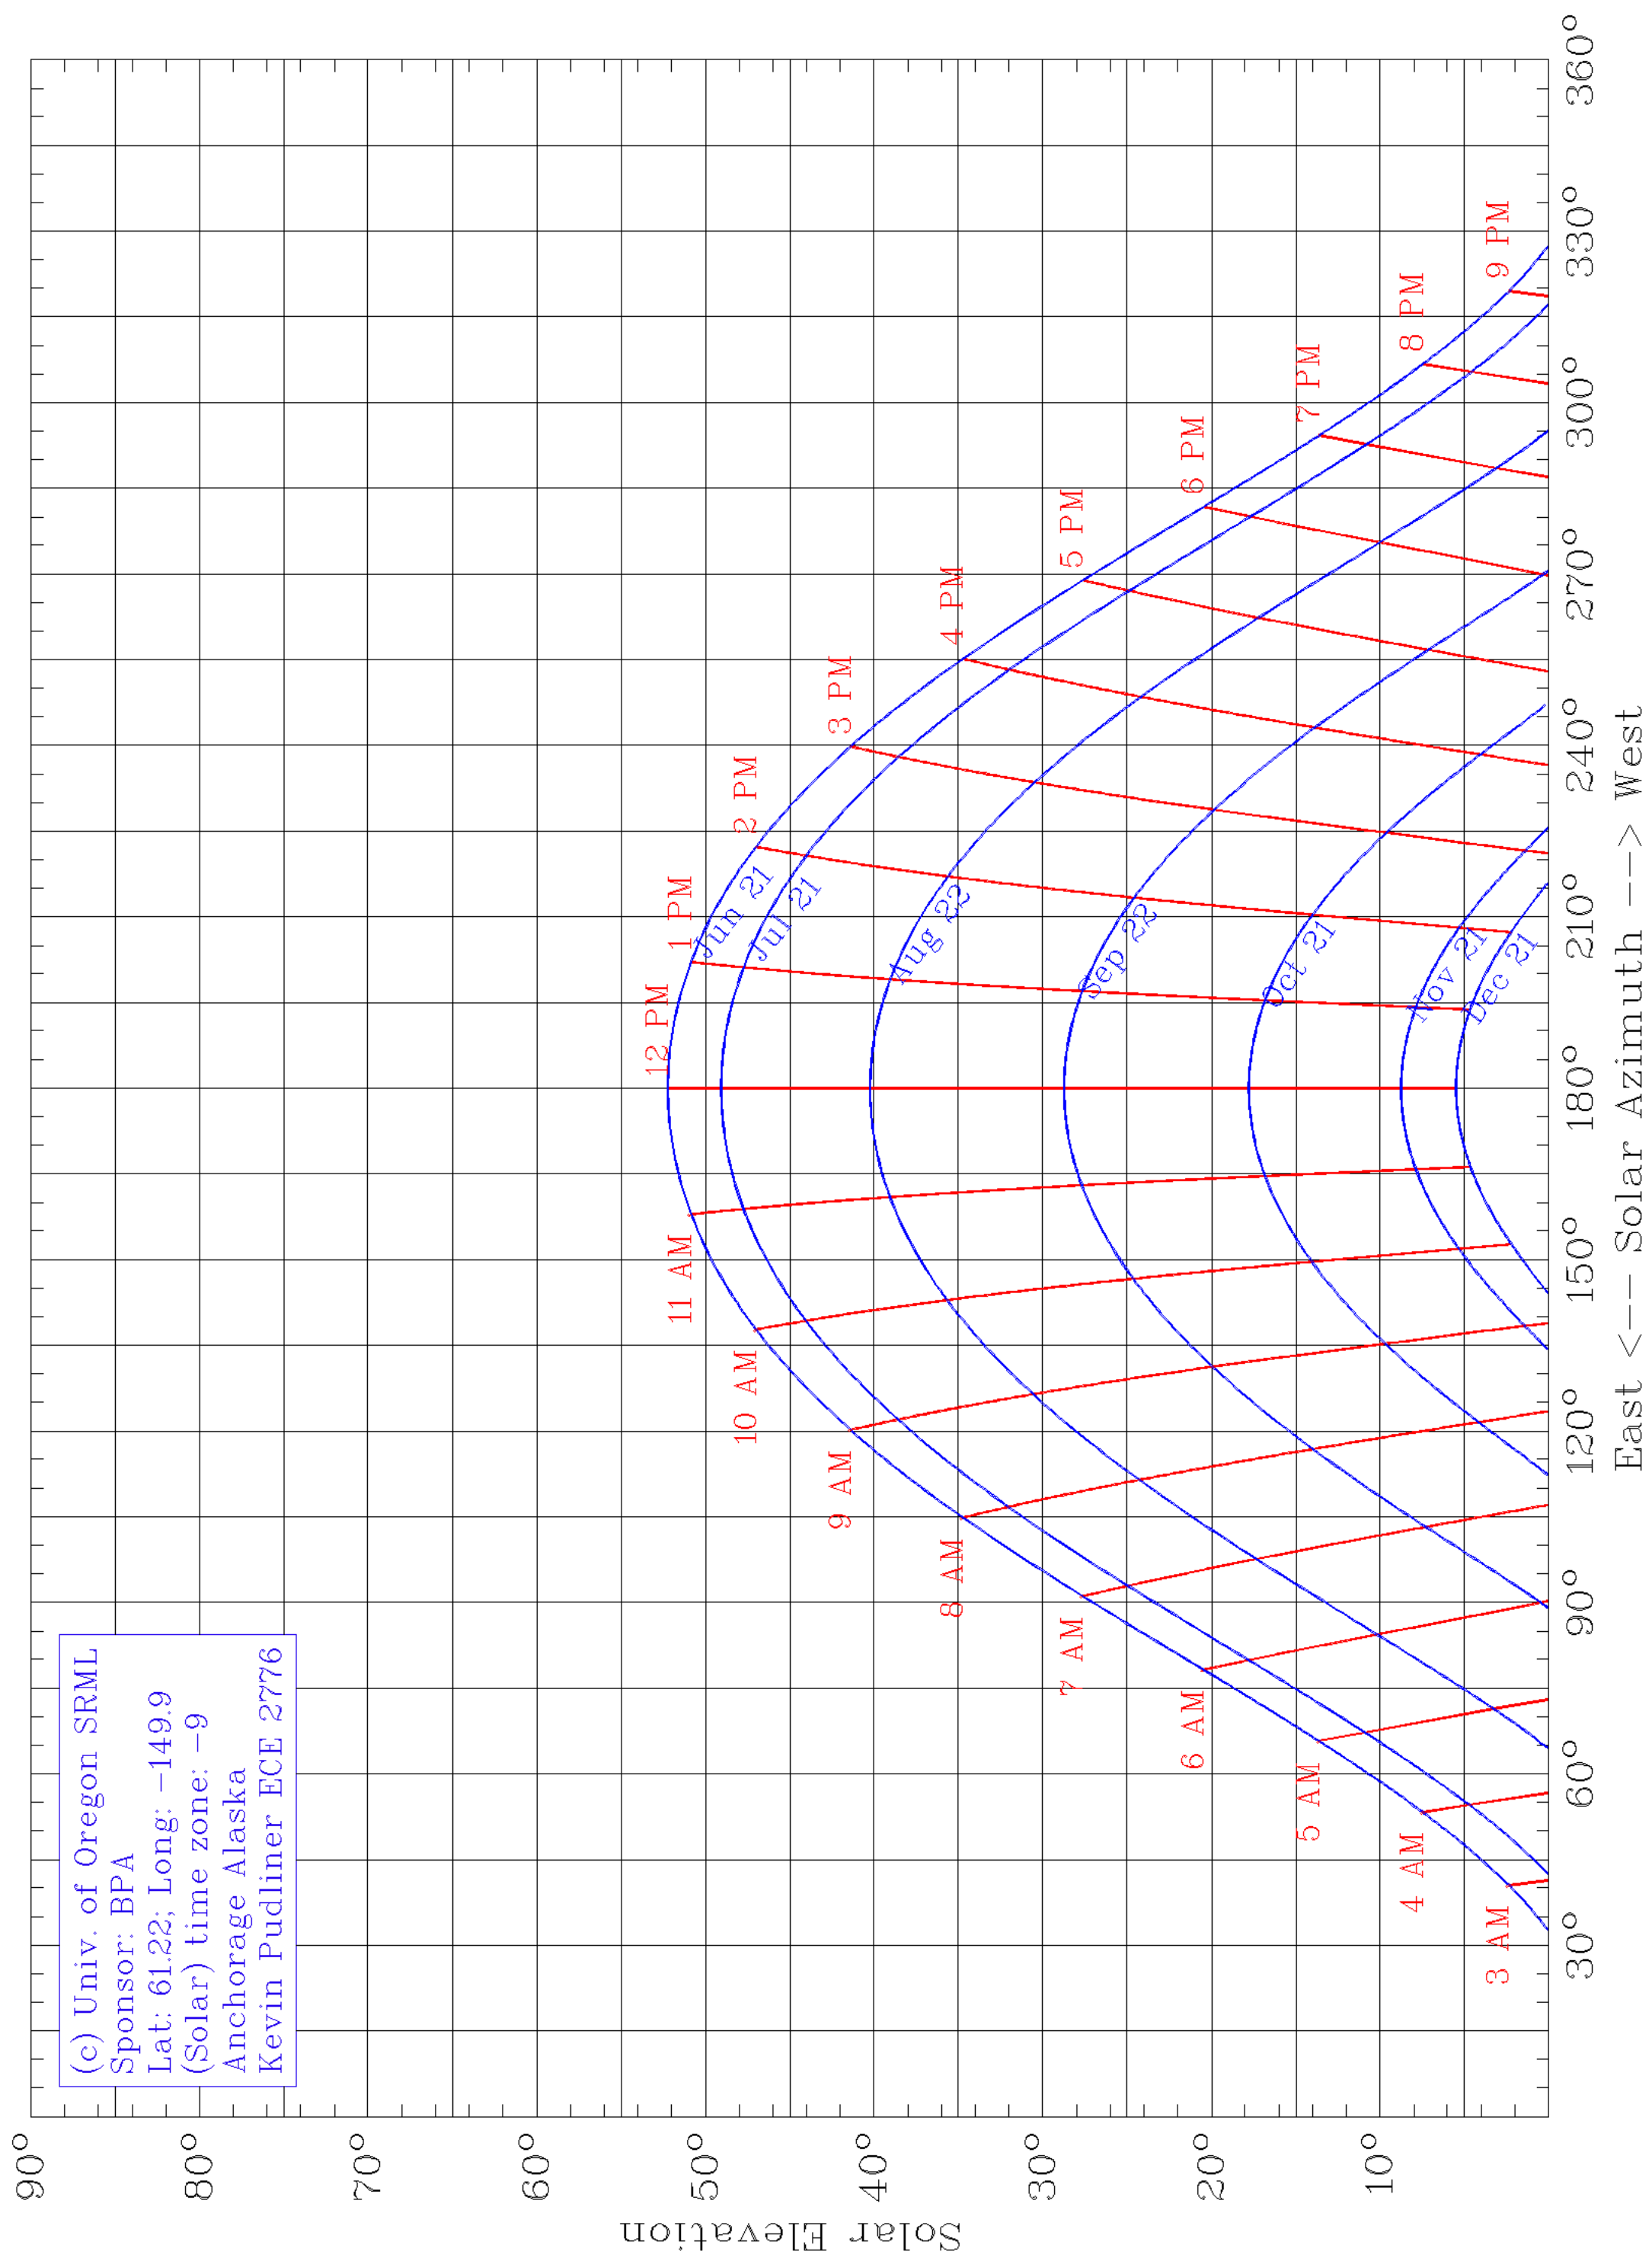

(c) Univ. of Oregon SRML
Sponsor: BPA
Lat: 61.22; Long: -149.9
(Solar) time zone: -9
Anchorage Alaska
Kevin Pudliner ECE 2776

East <--- Solar Azimuth ---> West