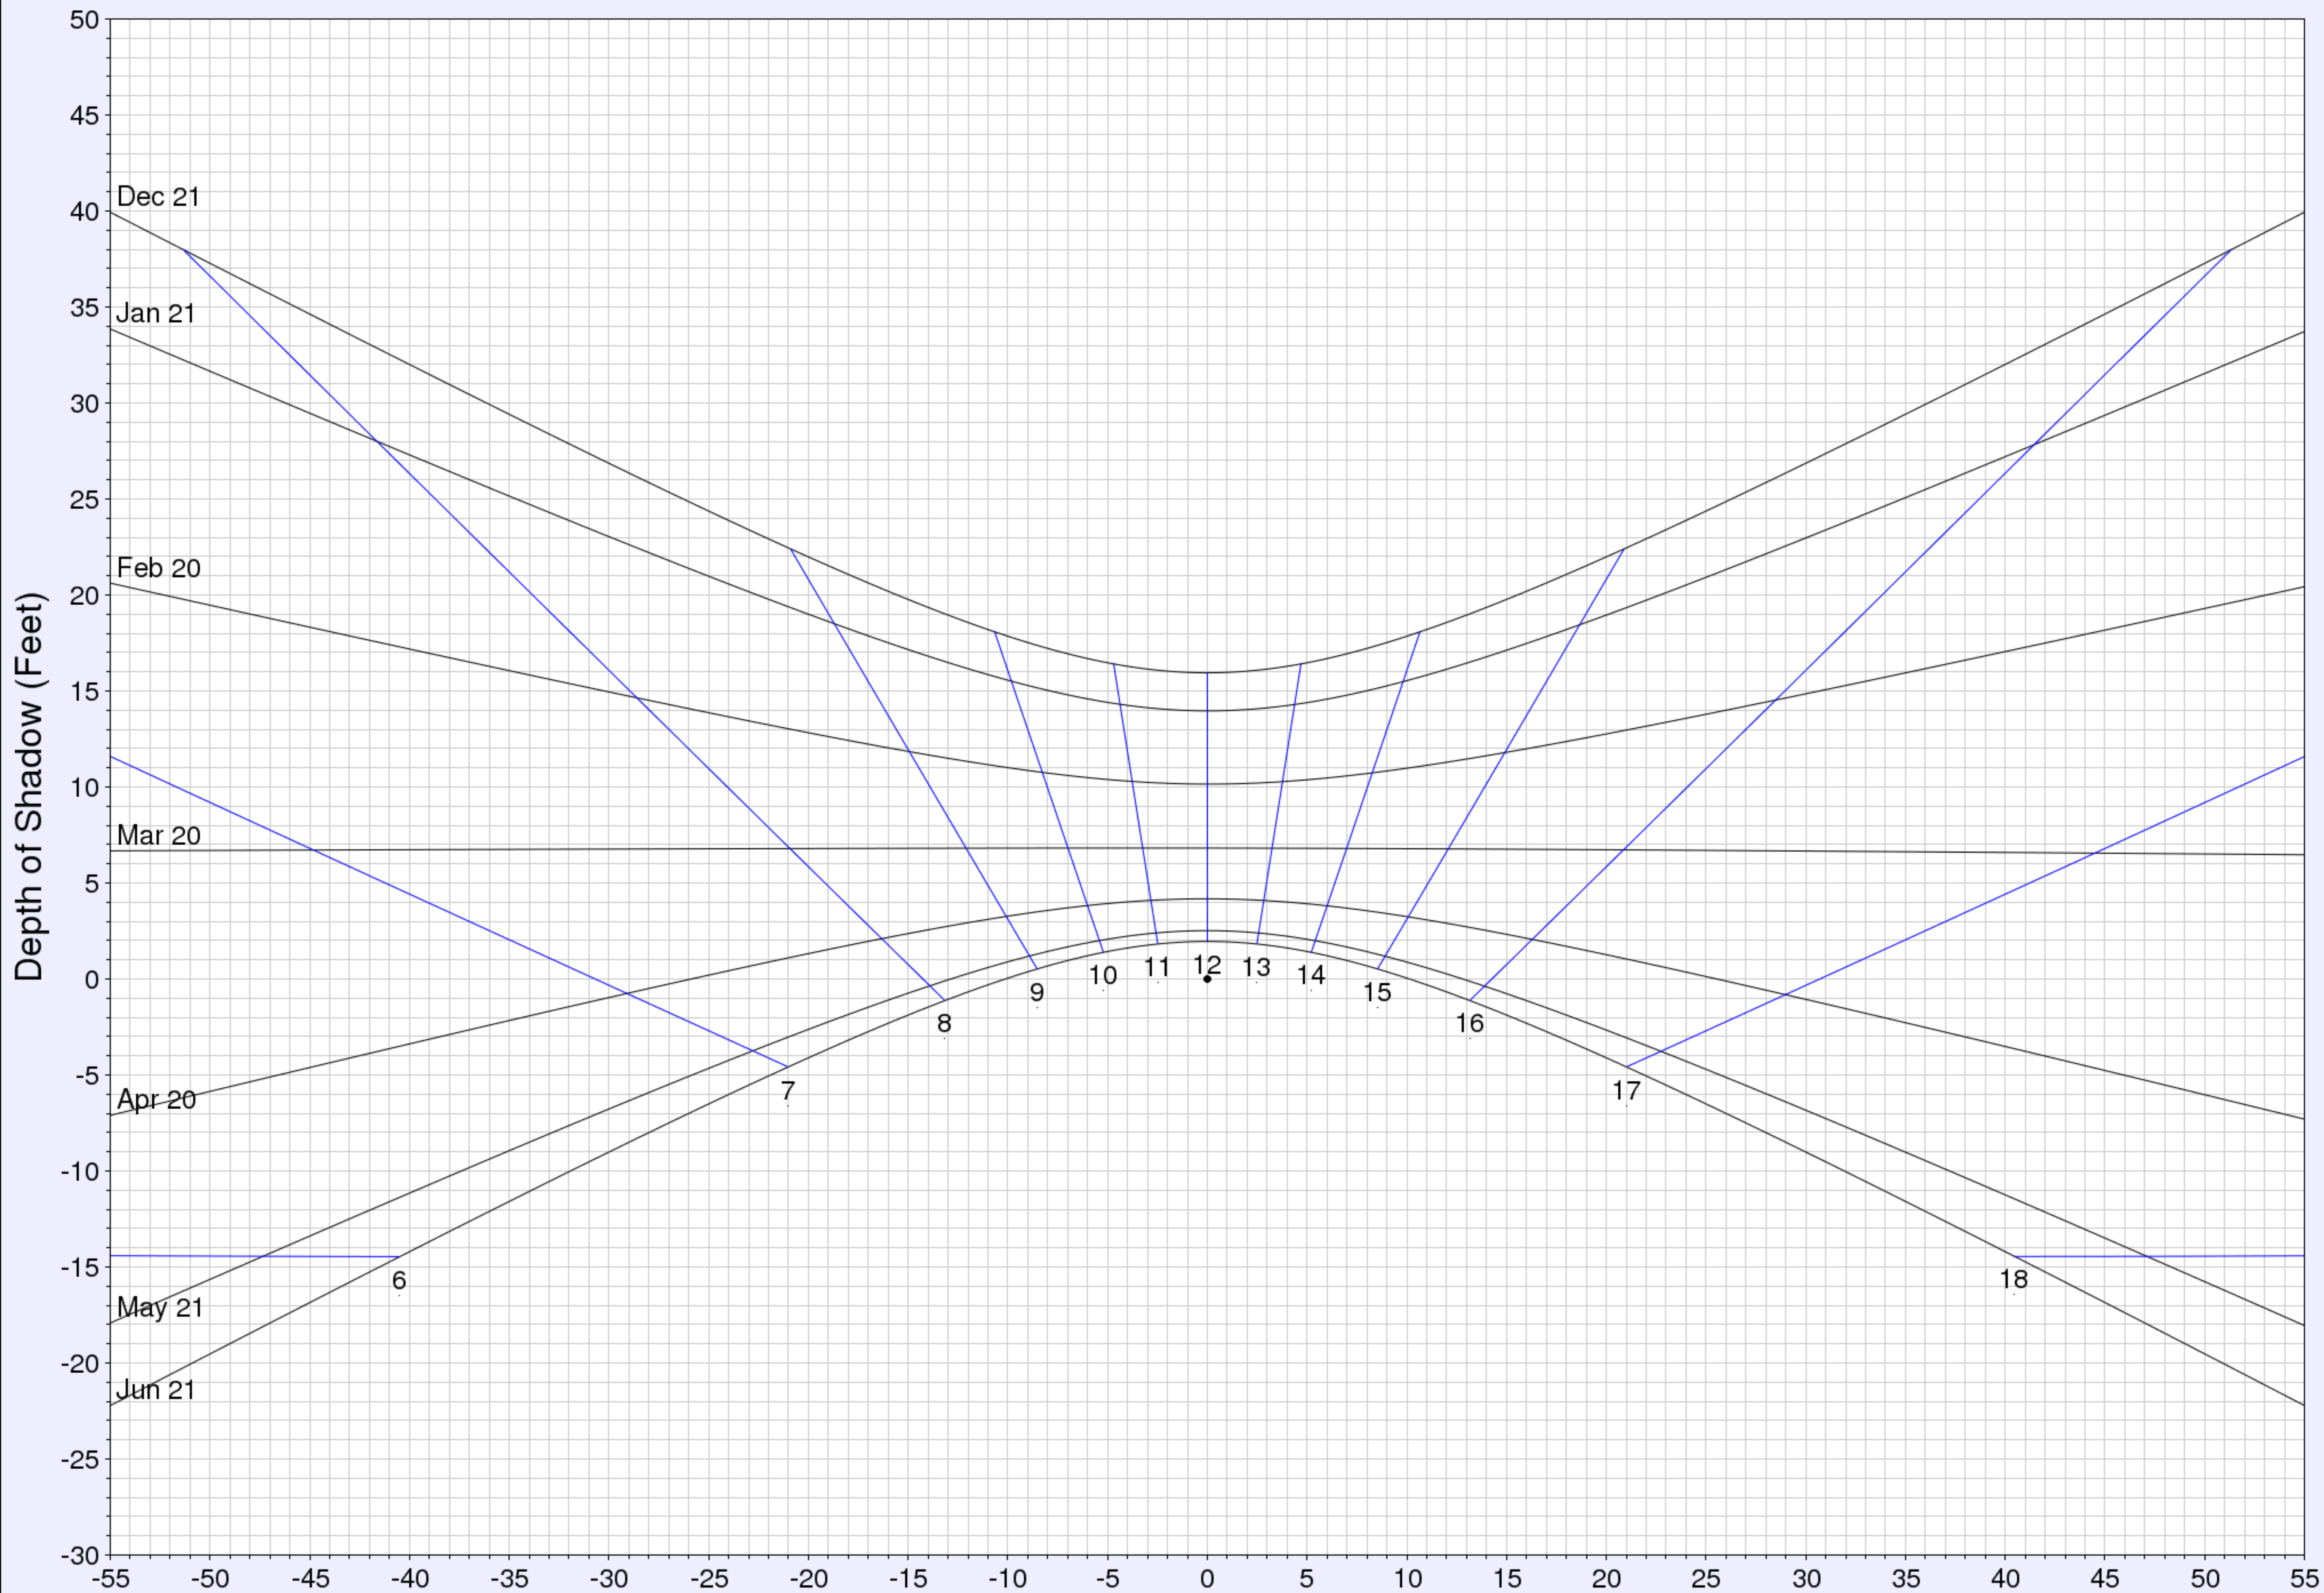

Extent of shadow for a 10.0 Feet pole

(c) UO Solar Radiation Monitoring Lab
Sponsor: BPA

West <-- Horizontal Distance (Feet) --> East

Latitude: 34.5
Longitude: -113.75
Time zone: UTC-7
Hour lines indicate local solar time.