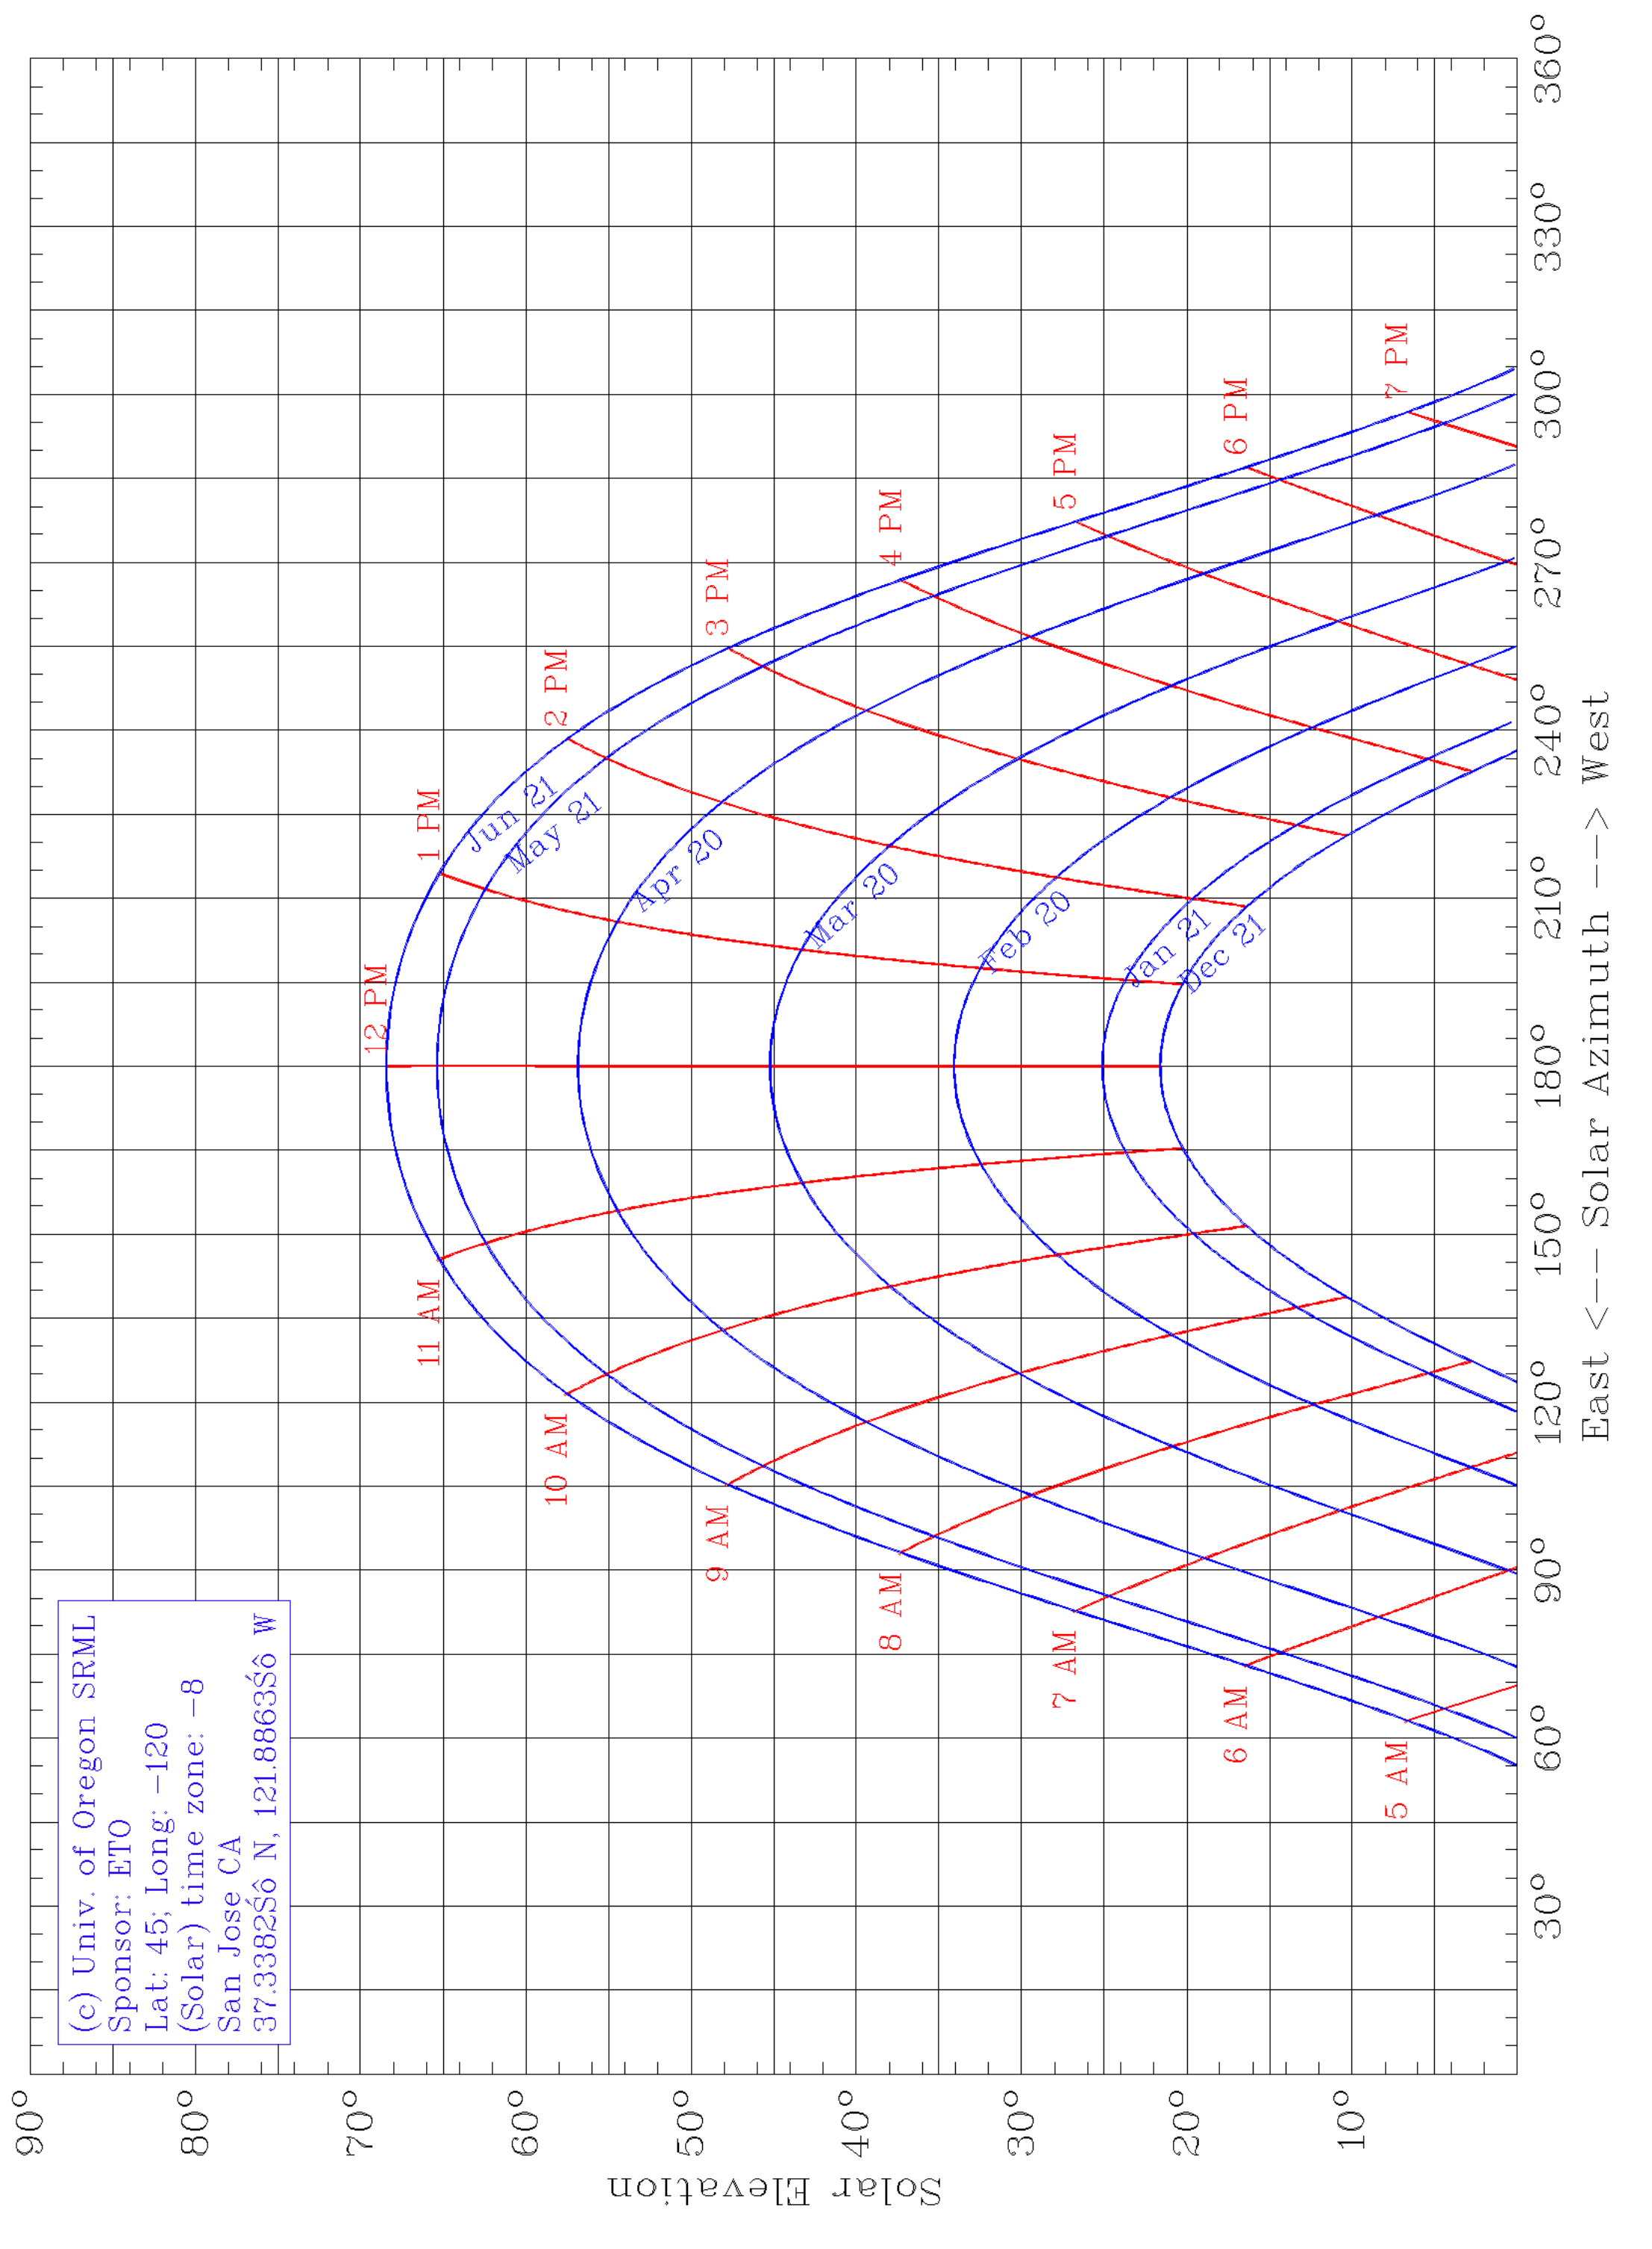

(c) Univ. of Oregon SRML  
Sponsor: ETO  
Lat: 45; Long: -120  
(Solar) time zone: -8  
San Jose CA  
37.3382° N, 121.8863° W

East <--- Solar Azimuth ---> West