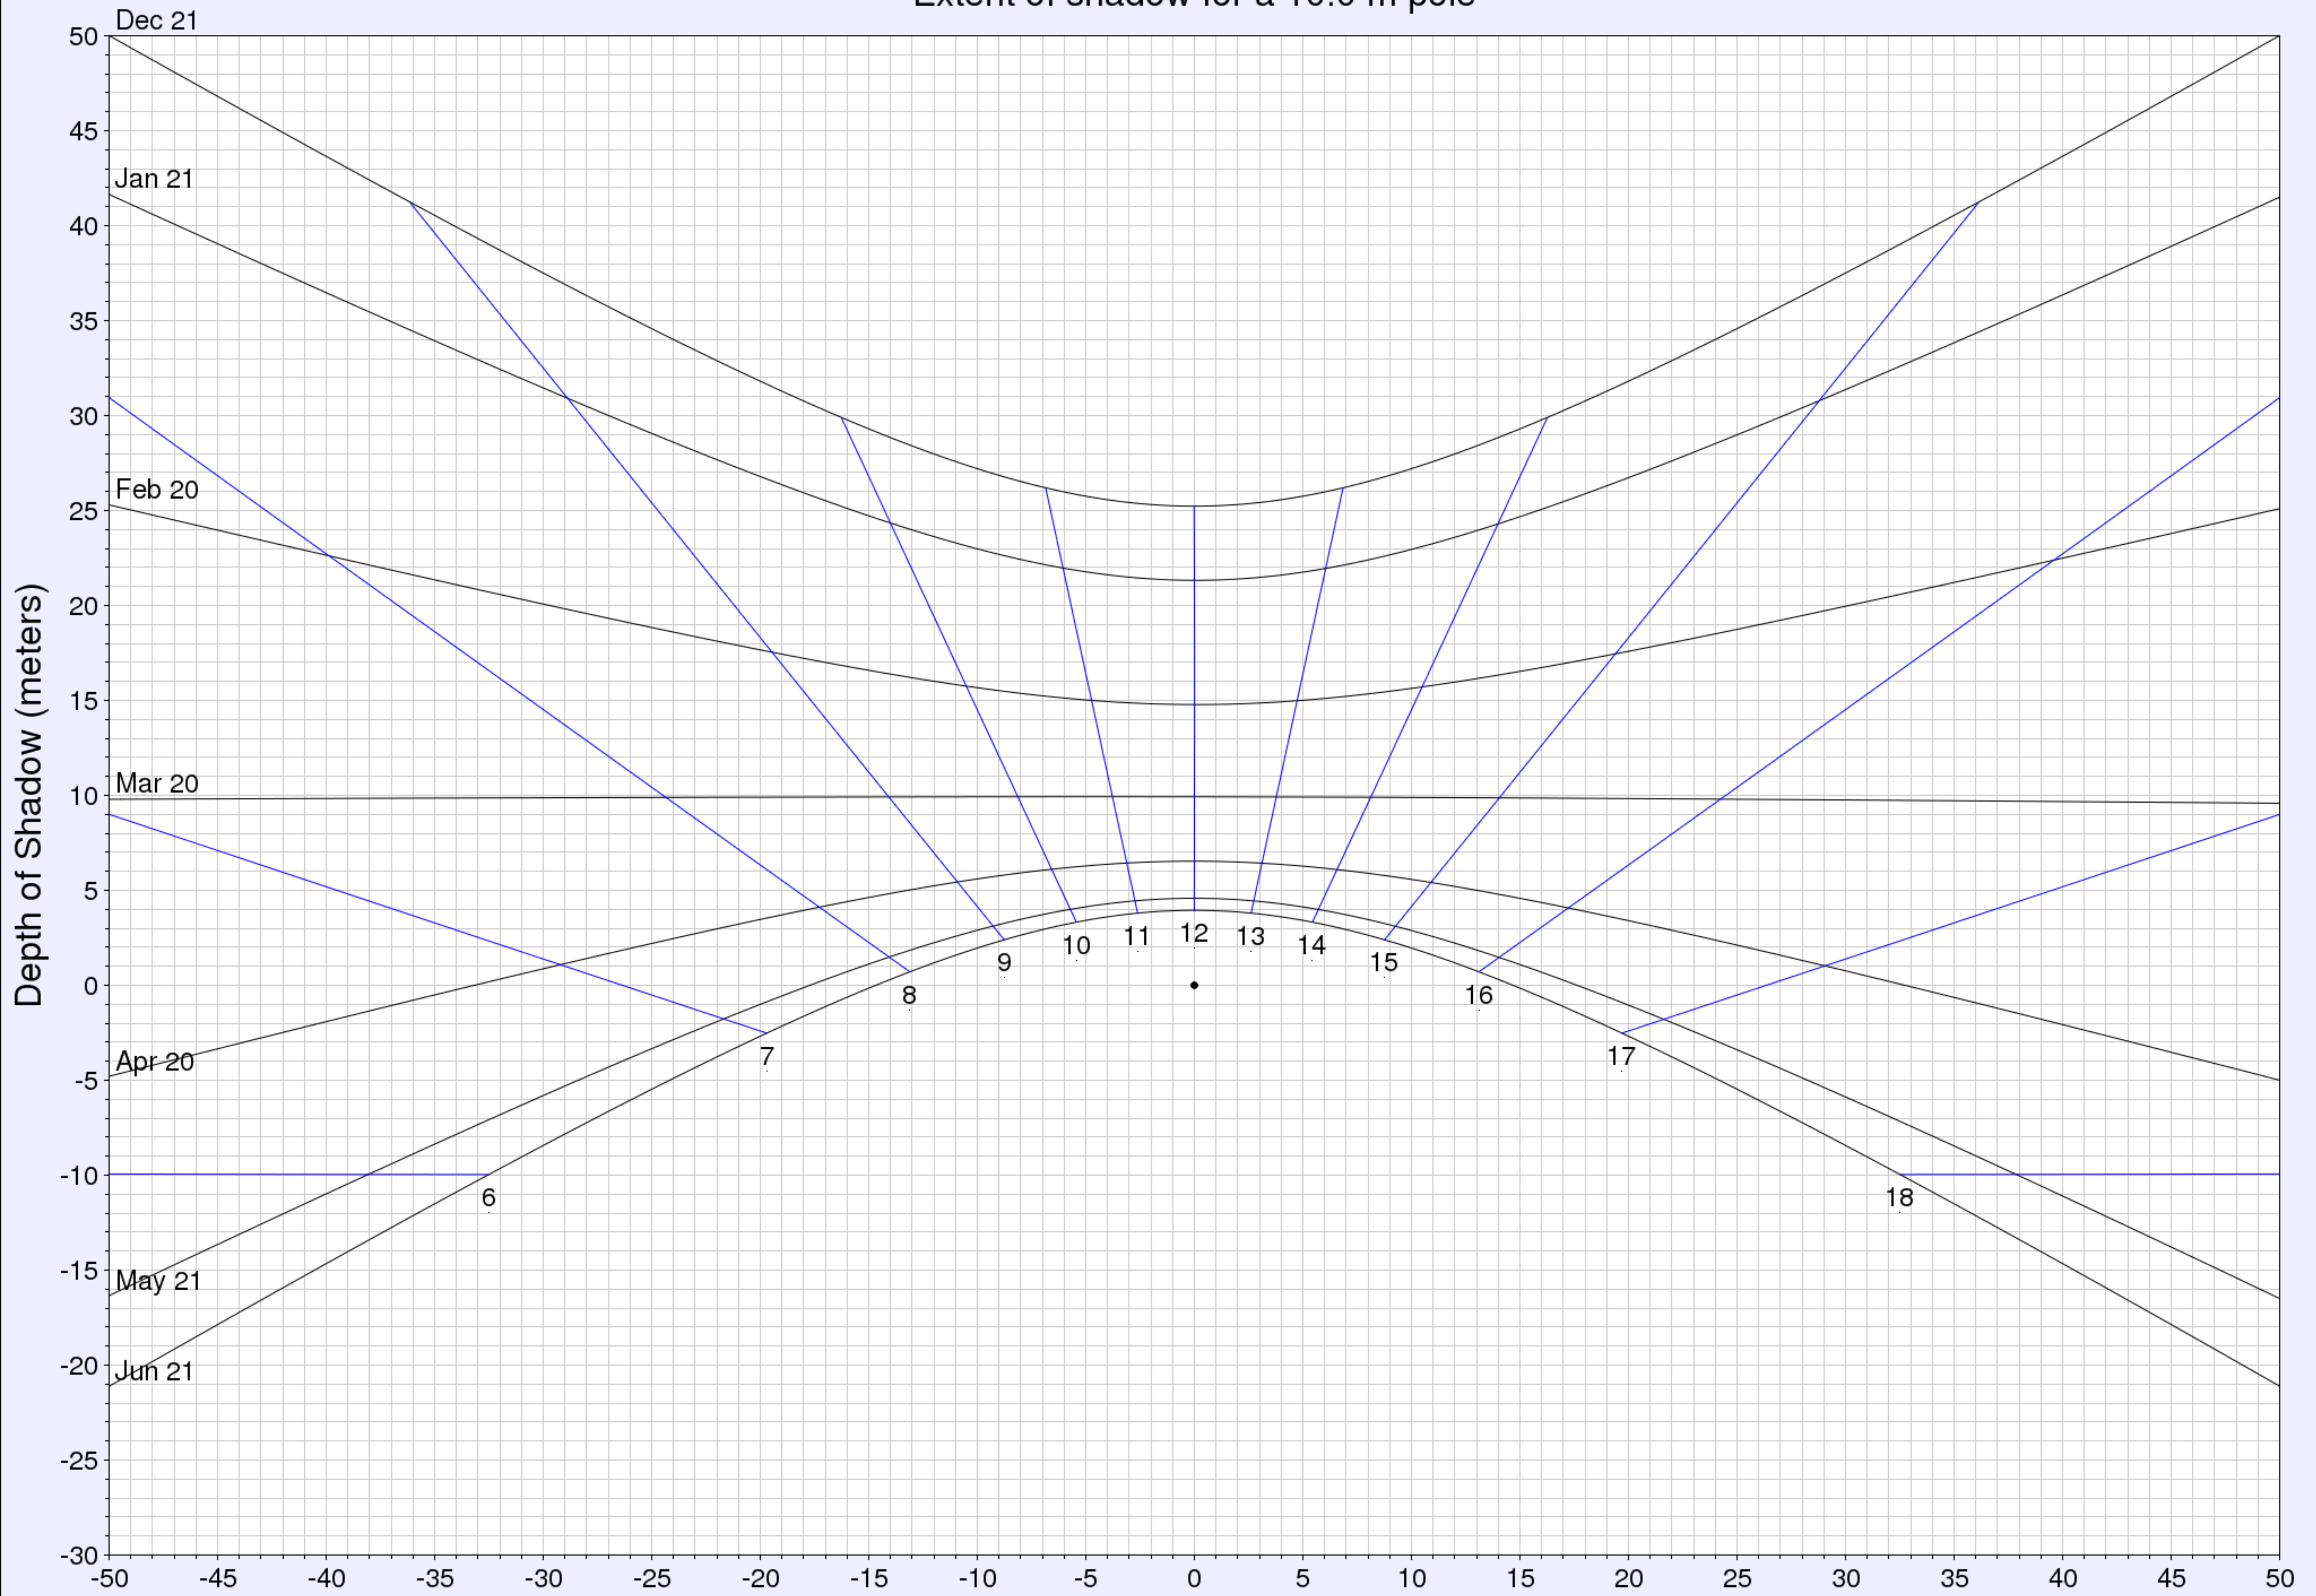

# Extent of shadow for a 10.0 m pole

(c) UO Solar Radiation Monitoring Lab  
Sponsor: BPA  
Independence, MN

West <-- Horizontal Distance (meters) --> East

Latitude: 44.98  
Longitude: -93.7  
Time zone: UTC-6  
Hour lines indicate local solar time.