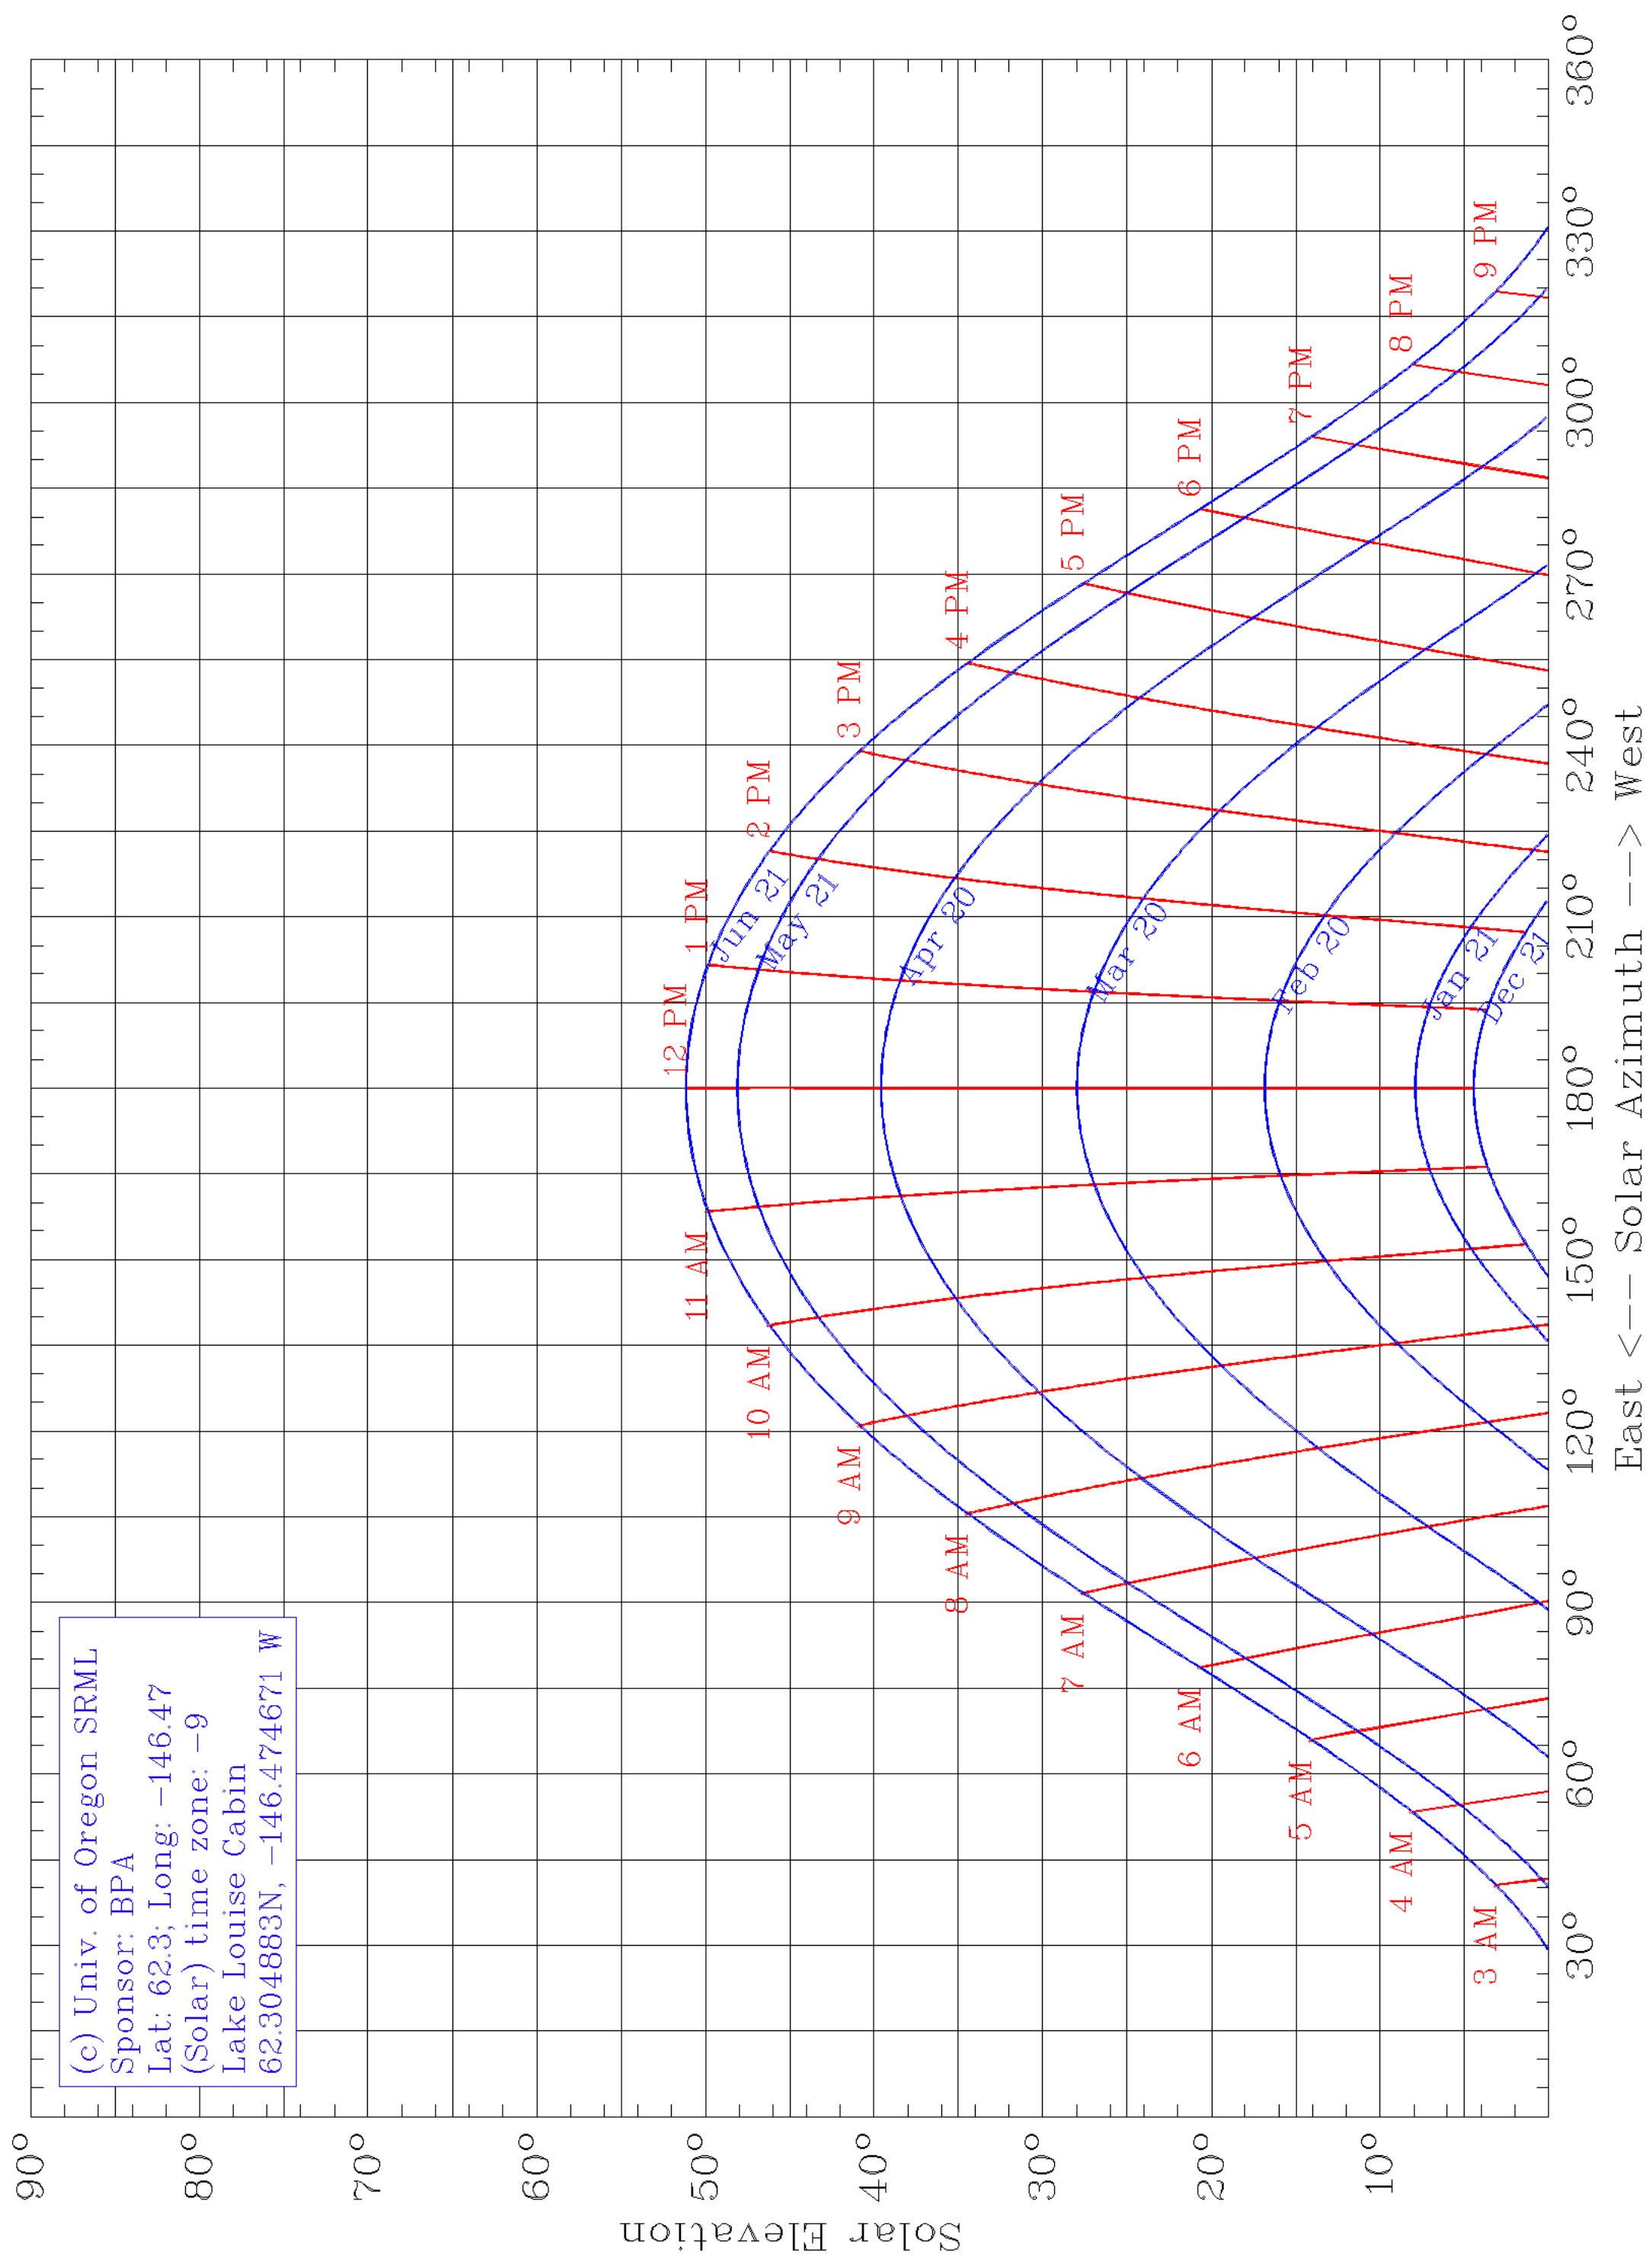

(c) Univ. of Oregon SRML
Sponsor: BPA
Lat: 62.3; Long: -146.47
(Solar) time zone: -9
Lake Louise Cabin
62.304883N, -146.474671 W

East <--- Solar Azimuth ---> West