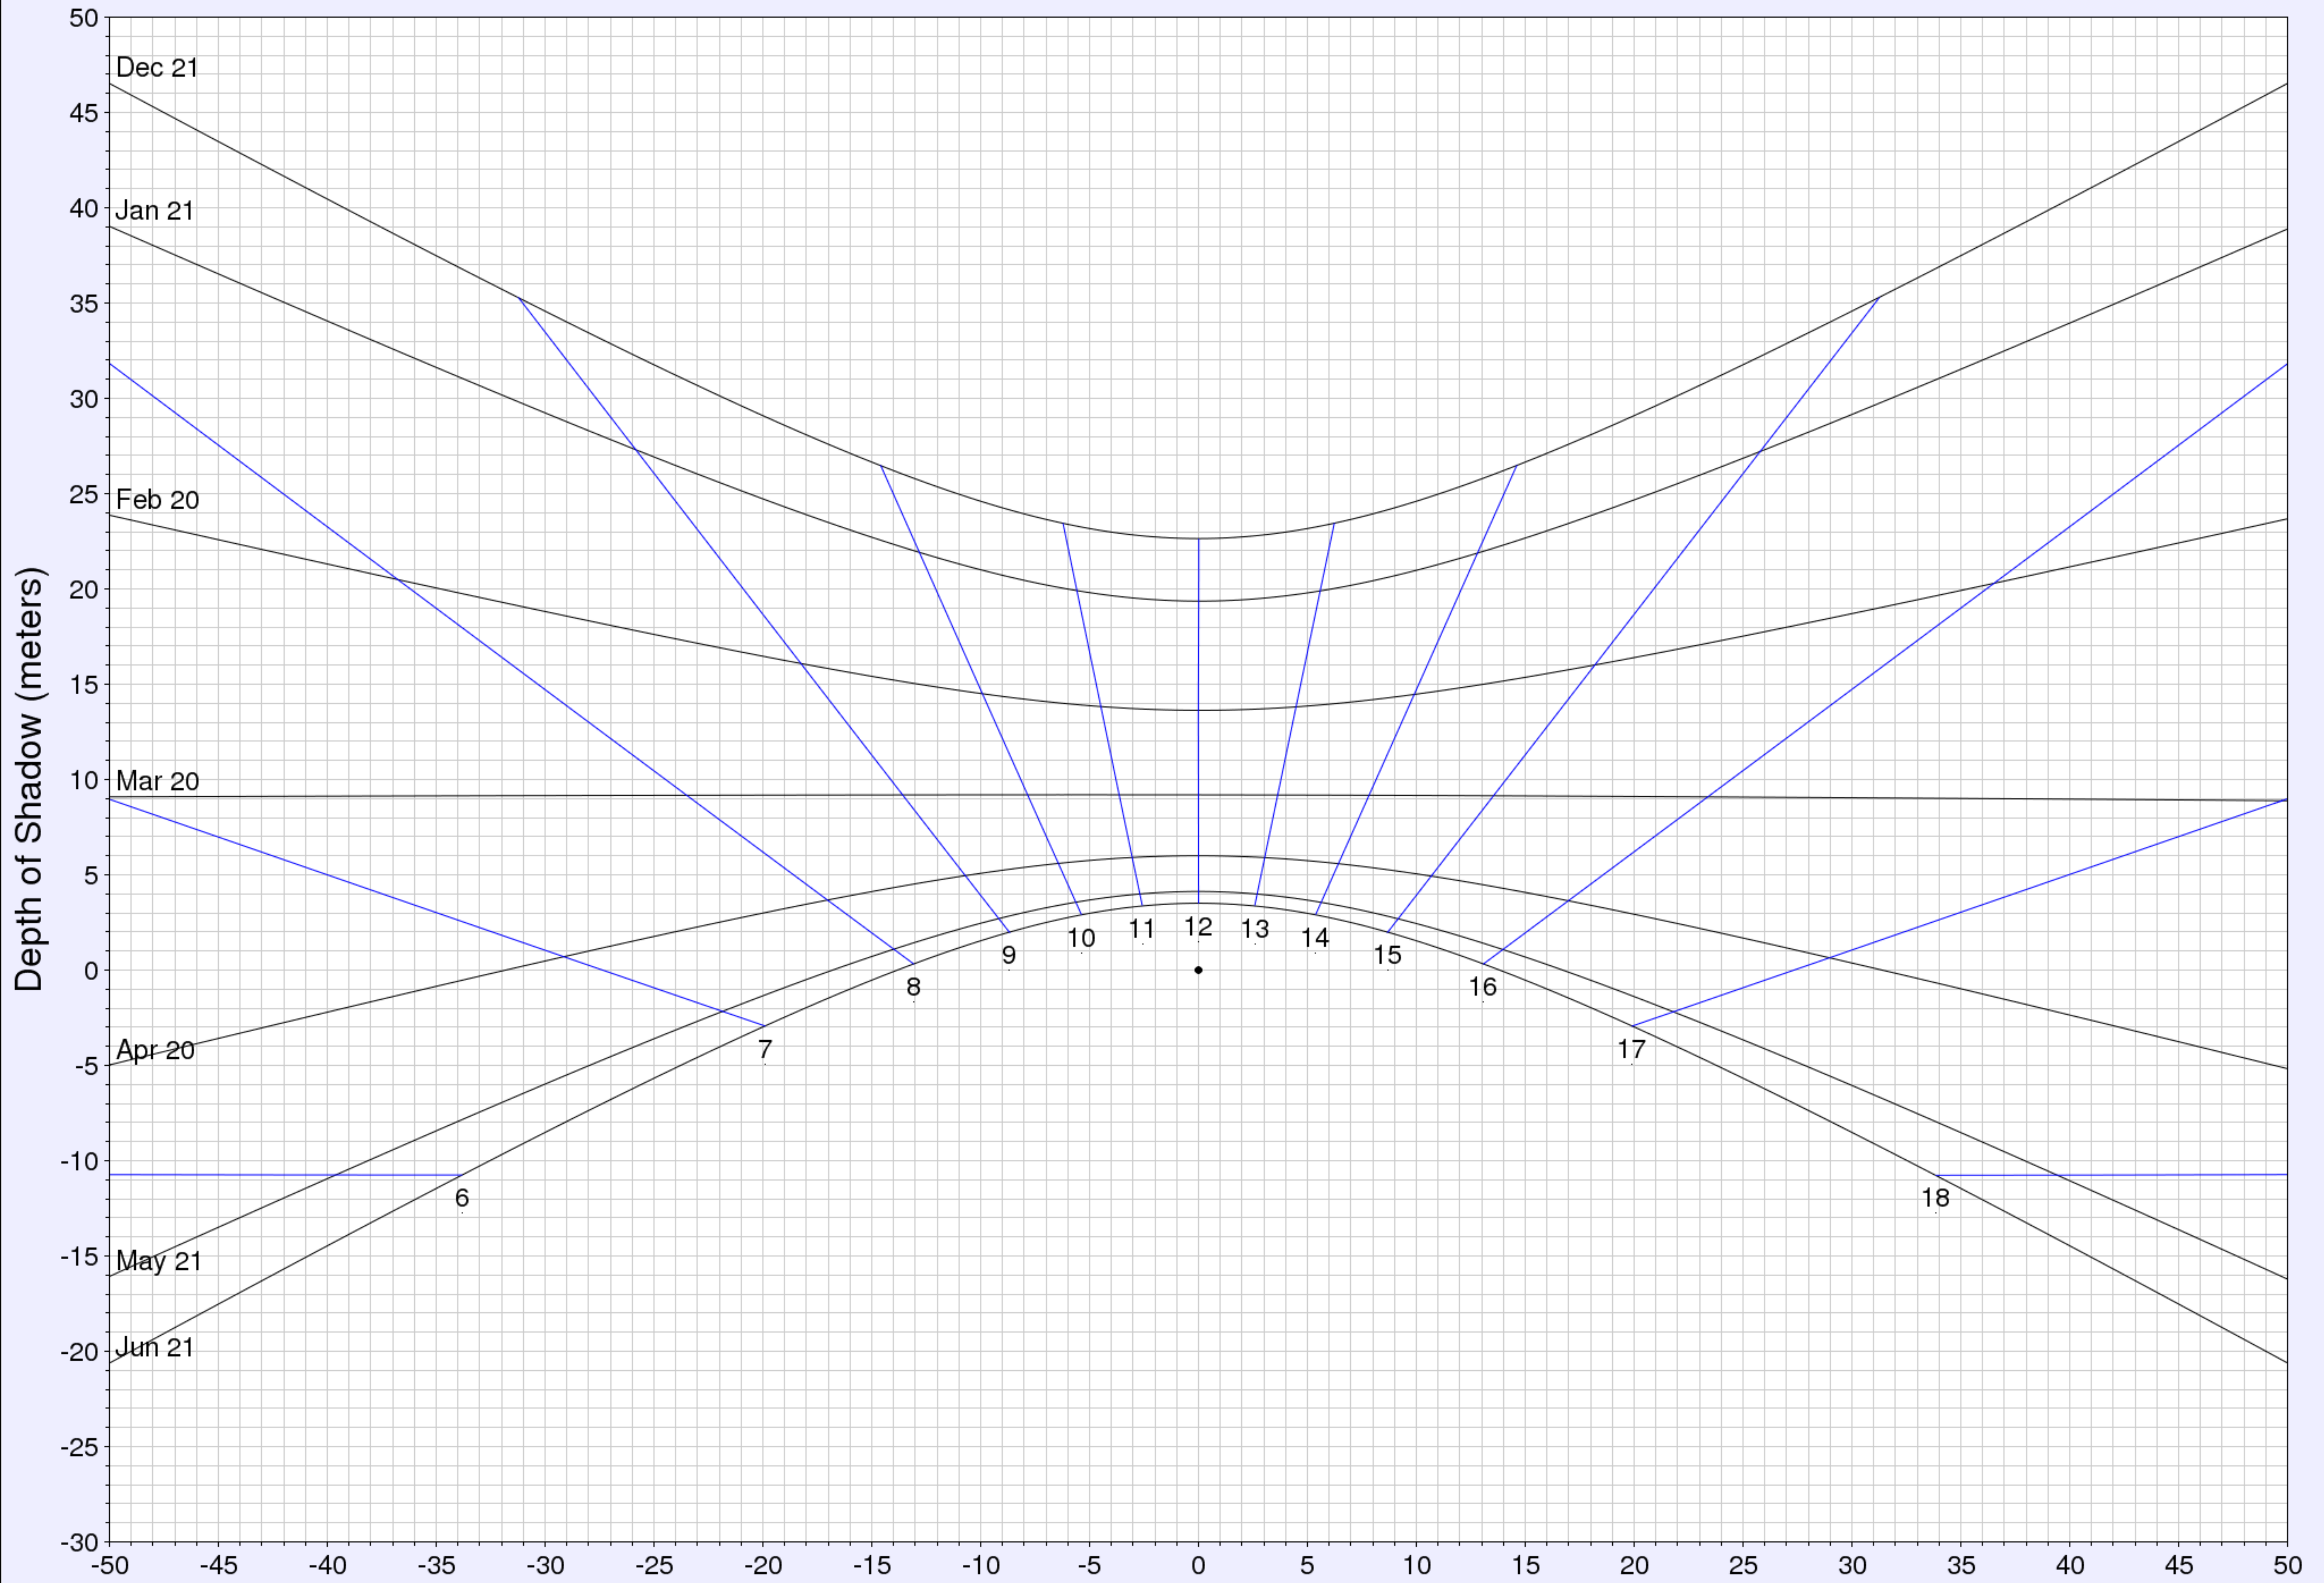

# Extent of shadow for a 10.0 m pole

(c) UO Solar Radiation Monitoring Lab  
Sponsor: ETO

West <-- Horizontal Distance (meters) --> East

Latitude: 42.77  
Longitude: -73.07  
Time zone: UTC-8  
Hour lines indicate local solar time.