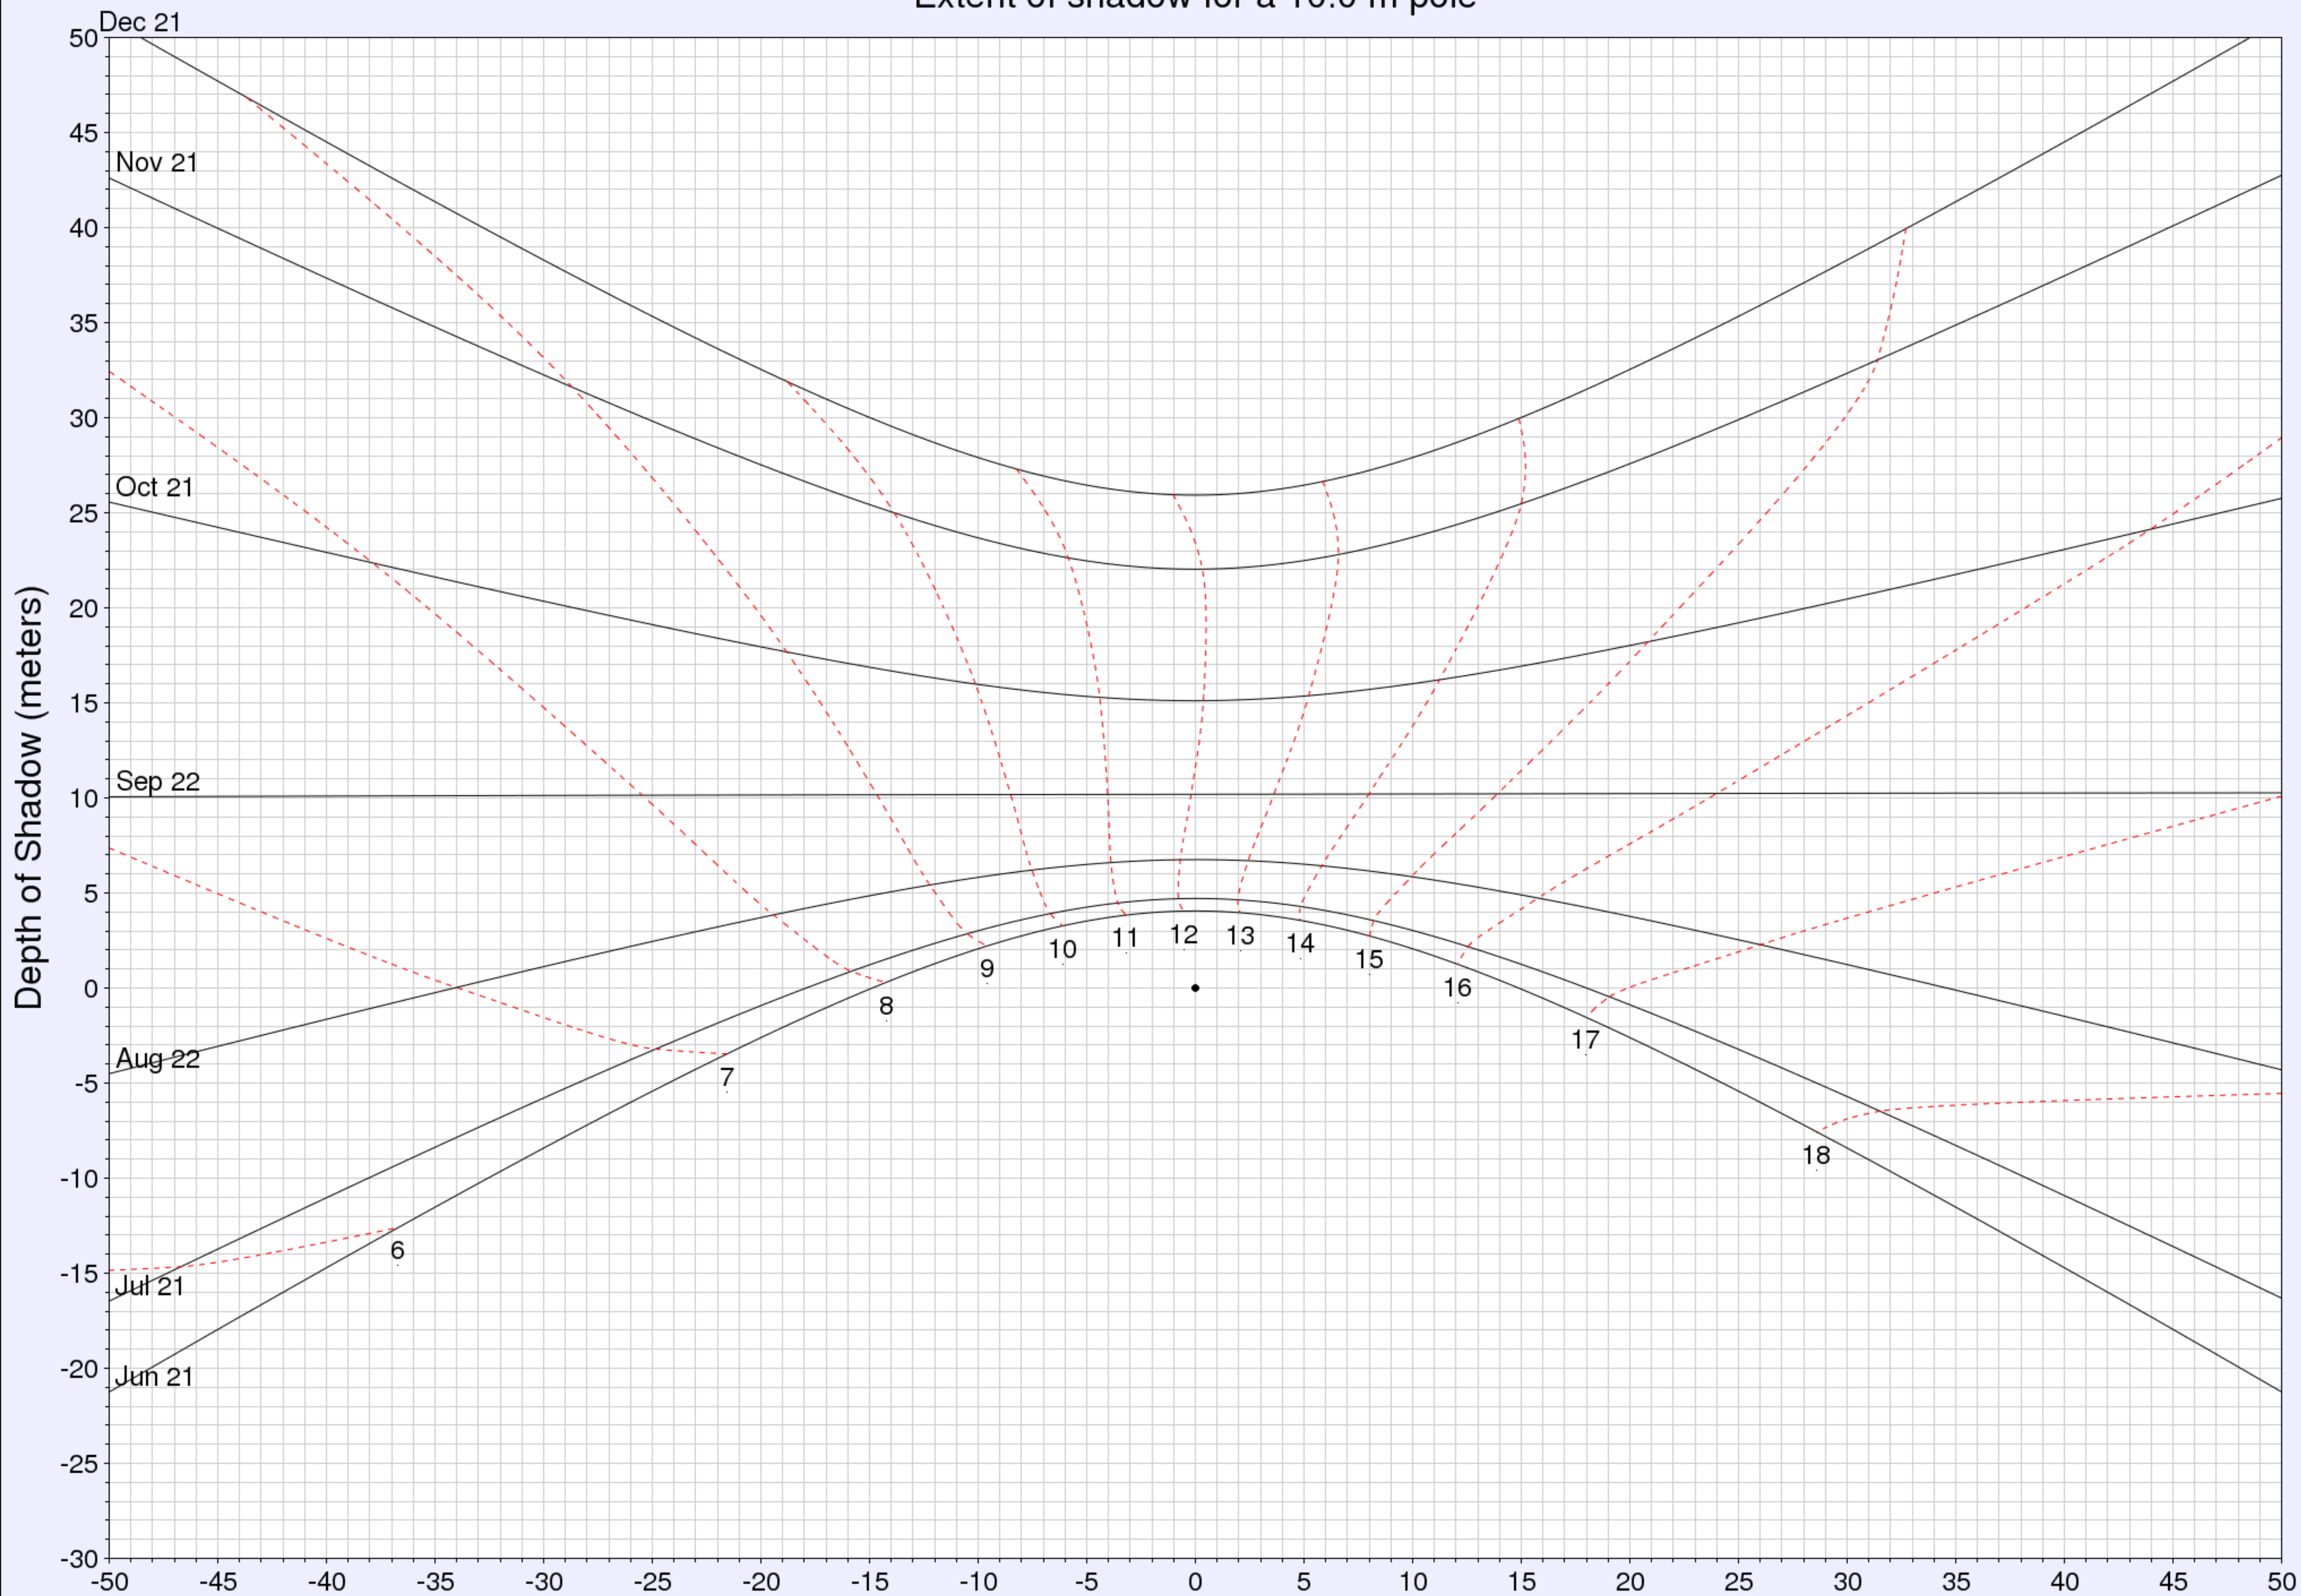

Extent of shadow for a 10.0 m pole

(c) UO Solar Radiation Monitoring Lab
Sponsor: ETO
solardat.uoregon...Sundial

West <-- Horizontal Distance (meters) --> East

Latitude: 45.51
Longitude: -122.68
Time zone: UTC-8
Hour lines indicate local standard time.