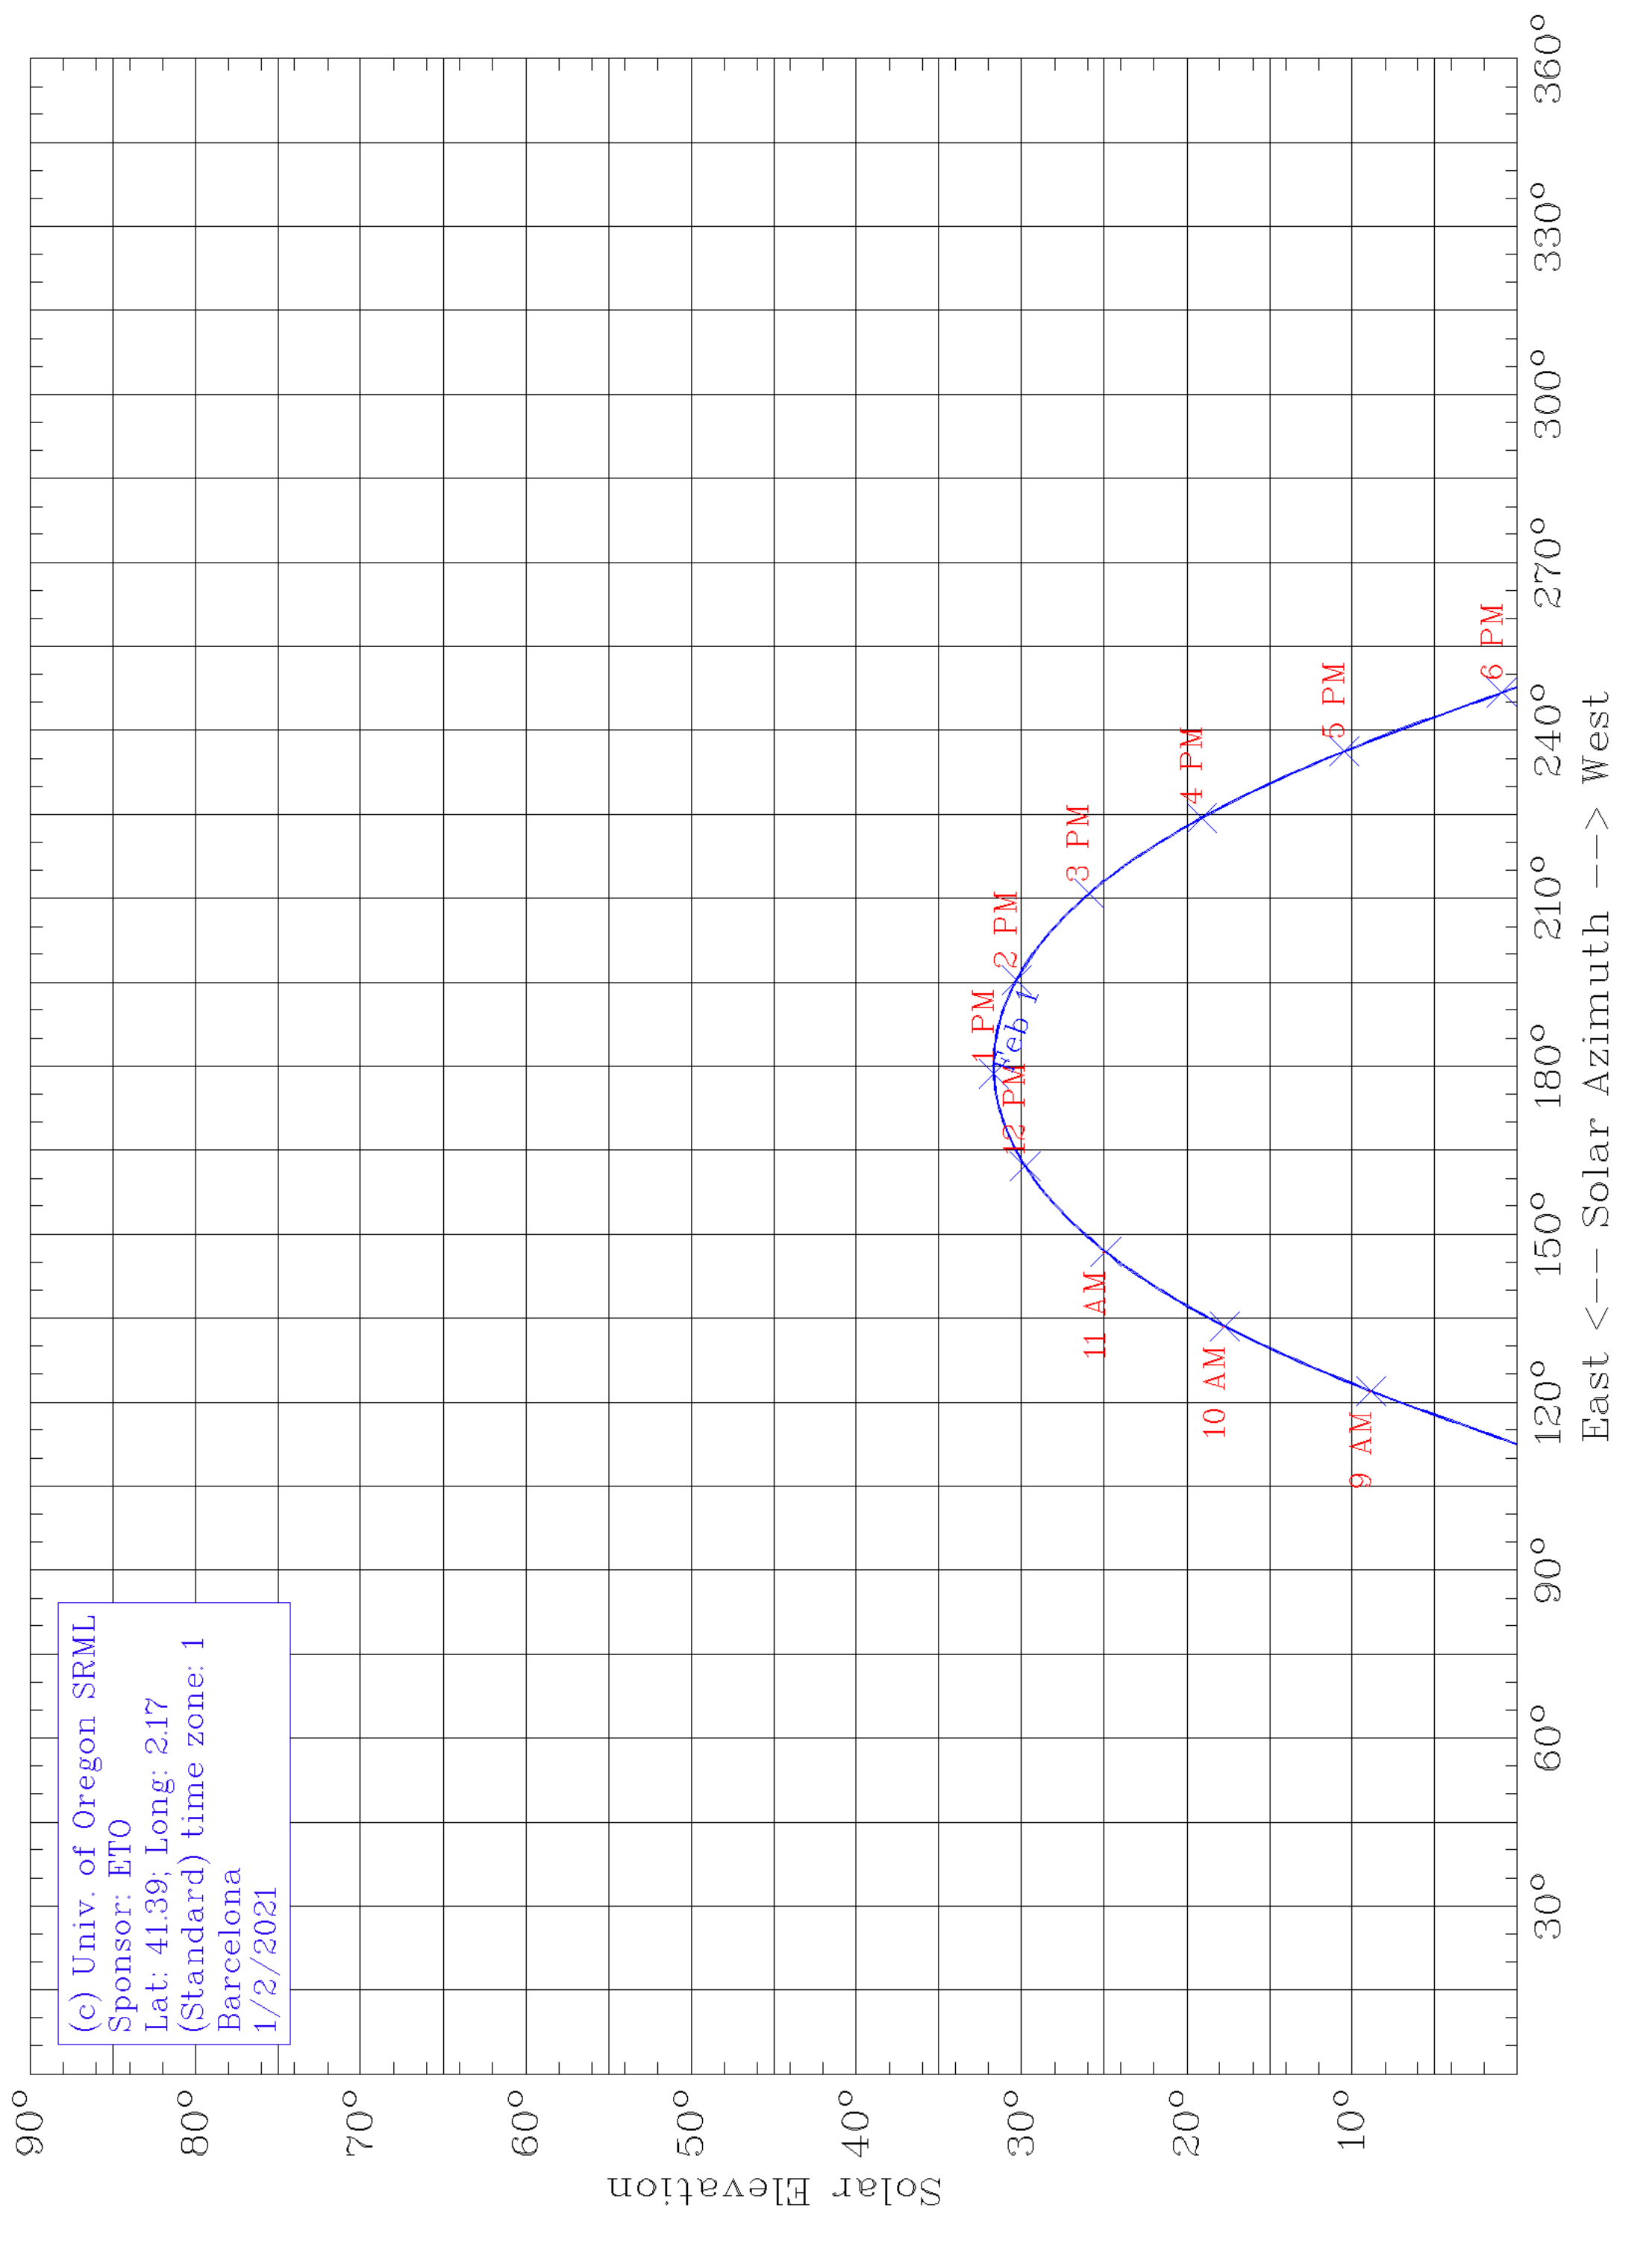

(c) Univ. of Oregon SRML
Sponsor: ETO
Lat: 41.39; Long: 2.17
(Standard) time zone: 1
Barcelona
1/2/2021

East <--- Solar Azimuth ---> West