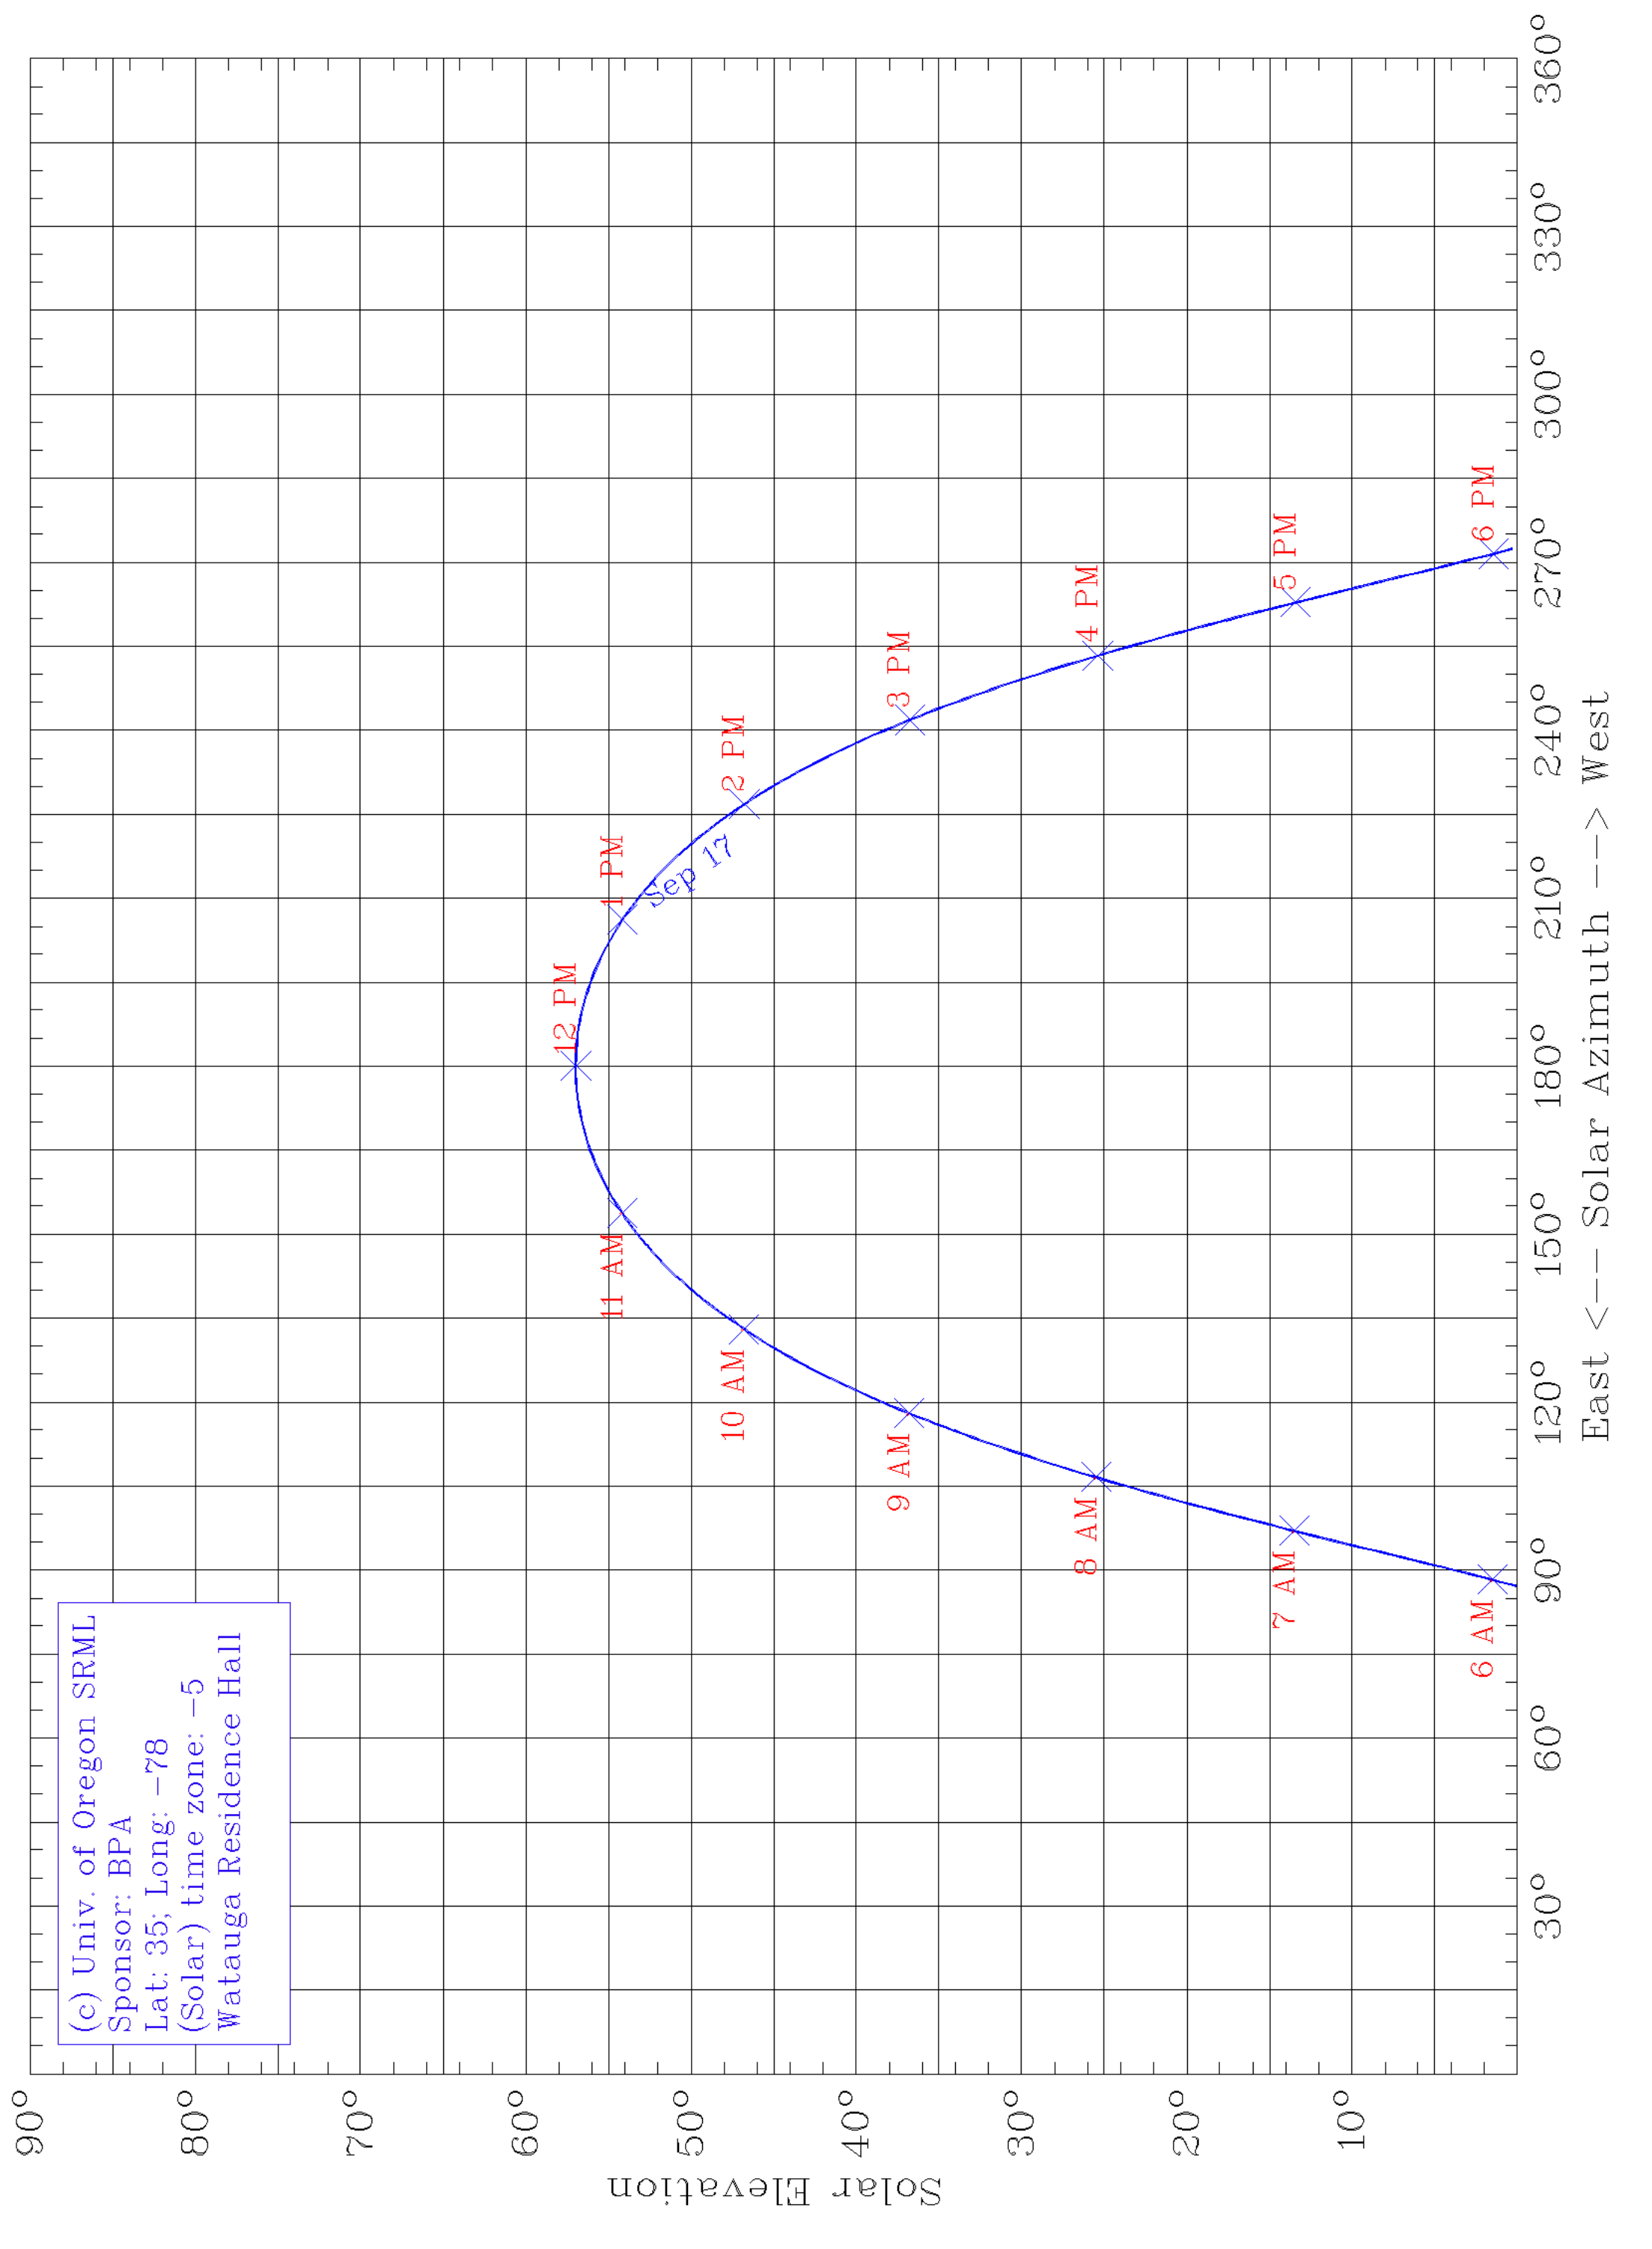

(c) Univ. of Oregon SRML
Sponsor: BPA
Lat: 35; Long: -78
(Solar) time zone: -5
Watauga Residence Hall

East <--- Solar Azimuth ---> West