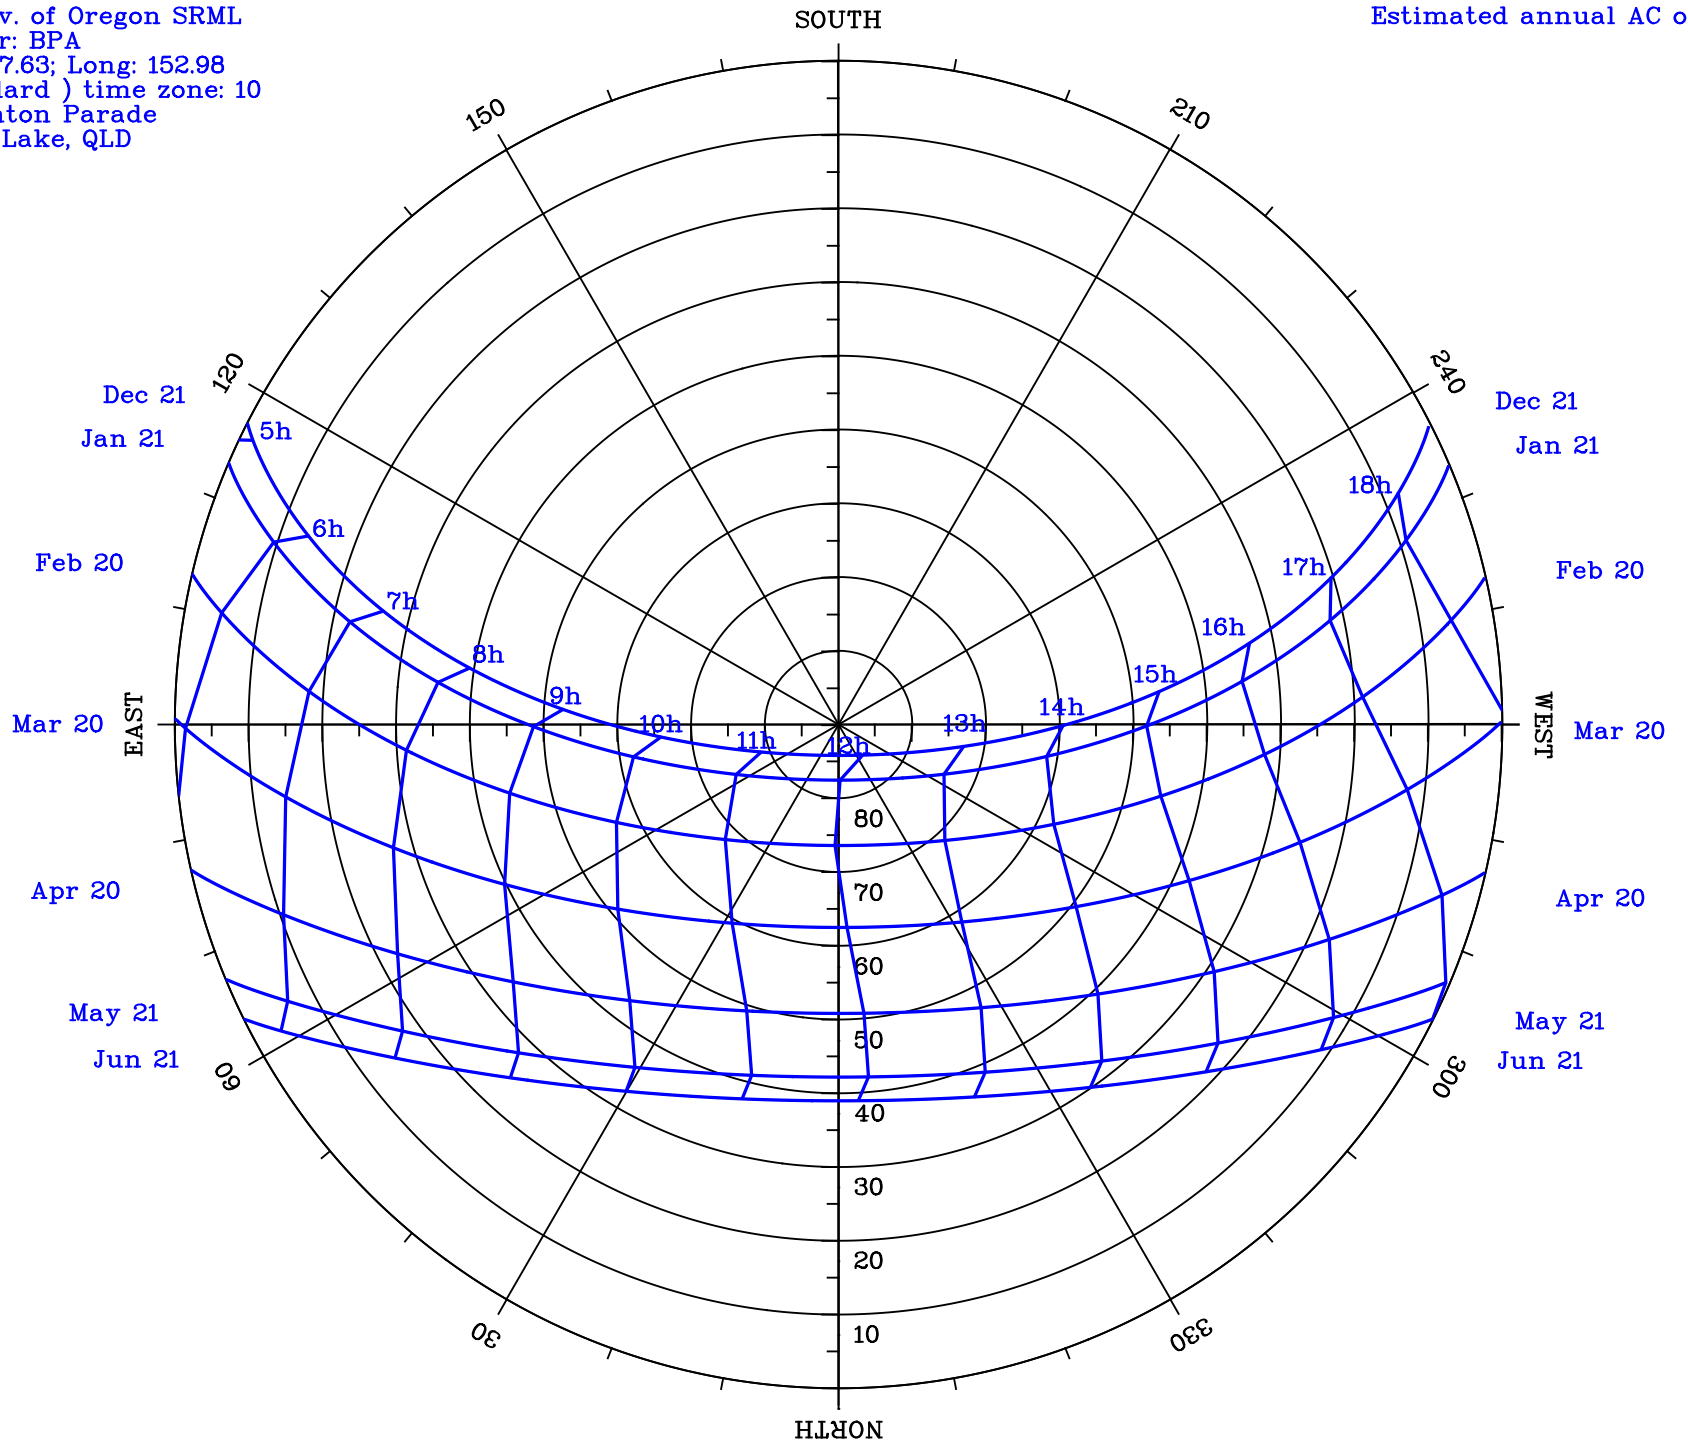

(c) Univ. of Oregon SRML
Sponsor: BPA
Lat: -27.63; Long: 152.98
(Standard) time zone: 10
7 Brighton Parade
Forest Lake, QLD

Estimated annual AC output:

NORTH