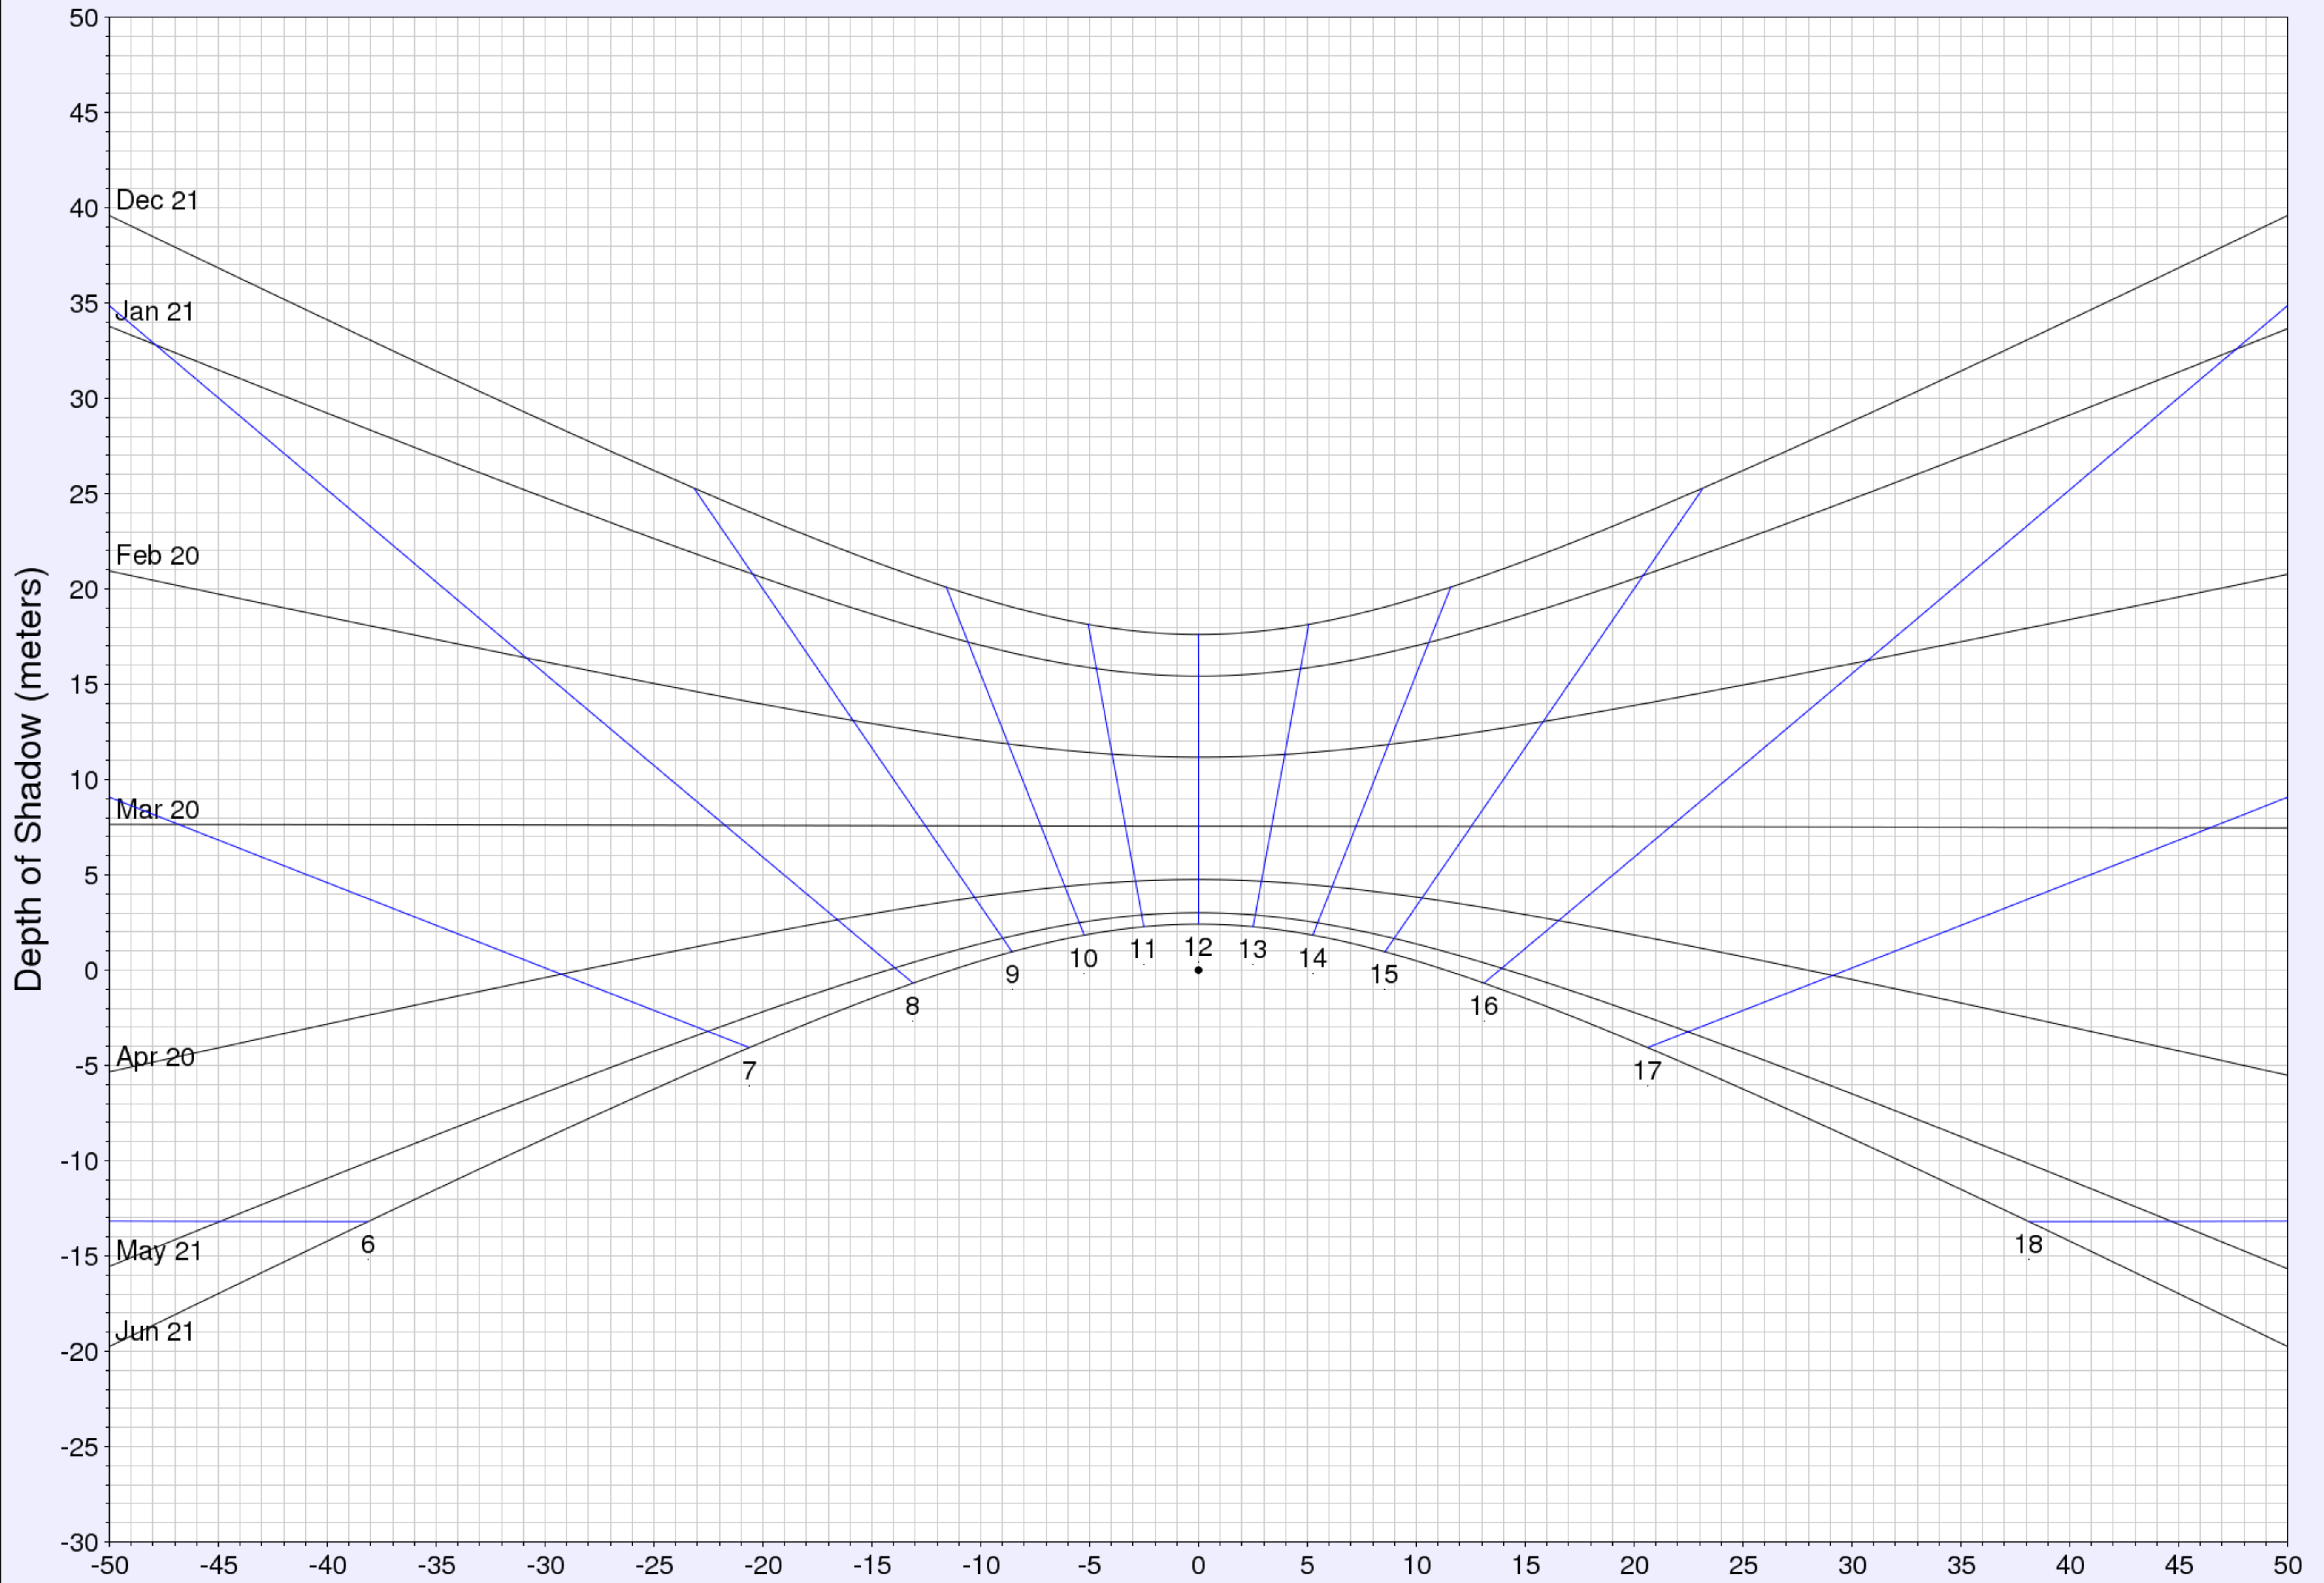

# Extent of shadow for a 10.0 m pole

(c) UO Solar Radiation Monitoring Lab  
Sponsor: ETO

West <-- Horizontal Distance (meters) --> East

Latitude: 37  
Longitude: 127  
Time zone: UTC8.5  
Hour lines indicate local solar time.